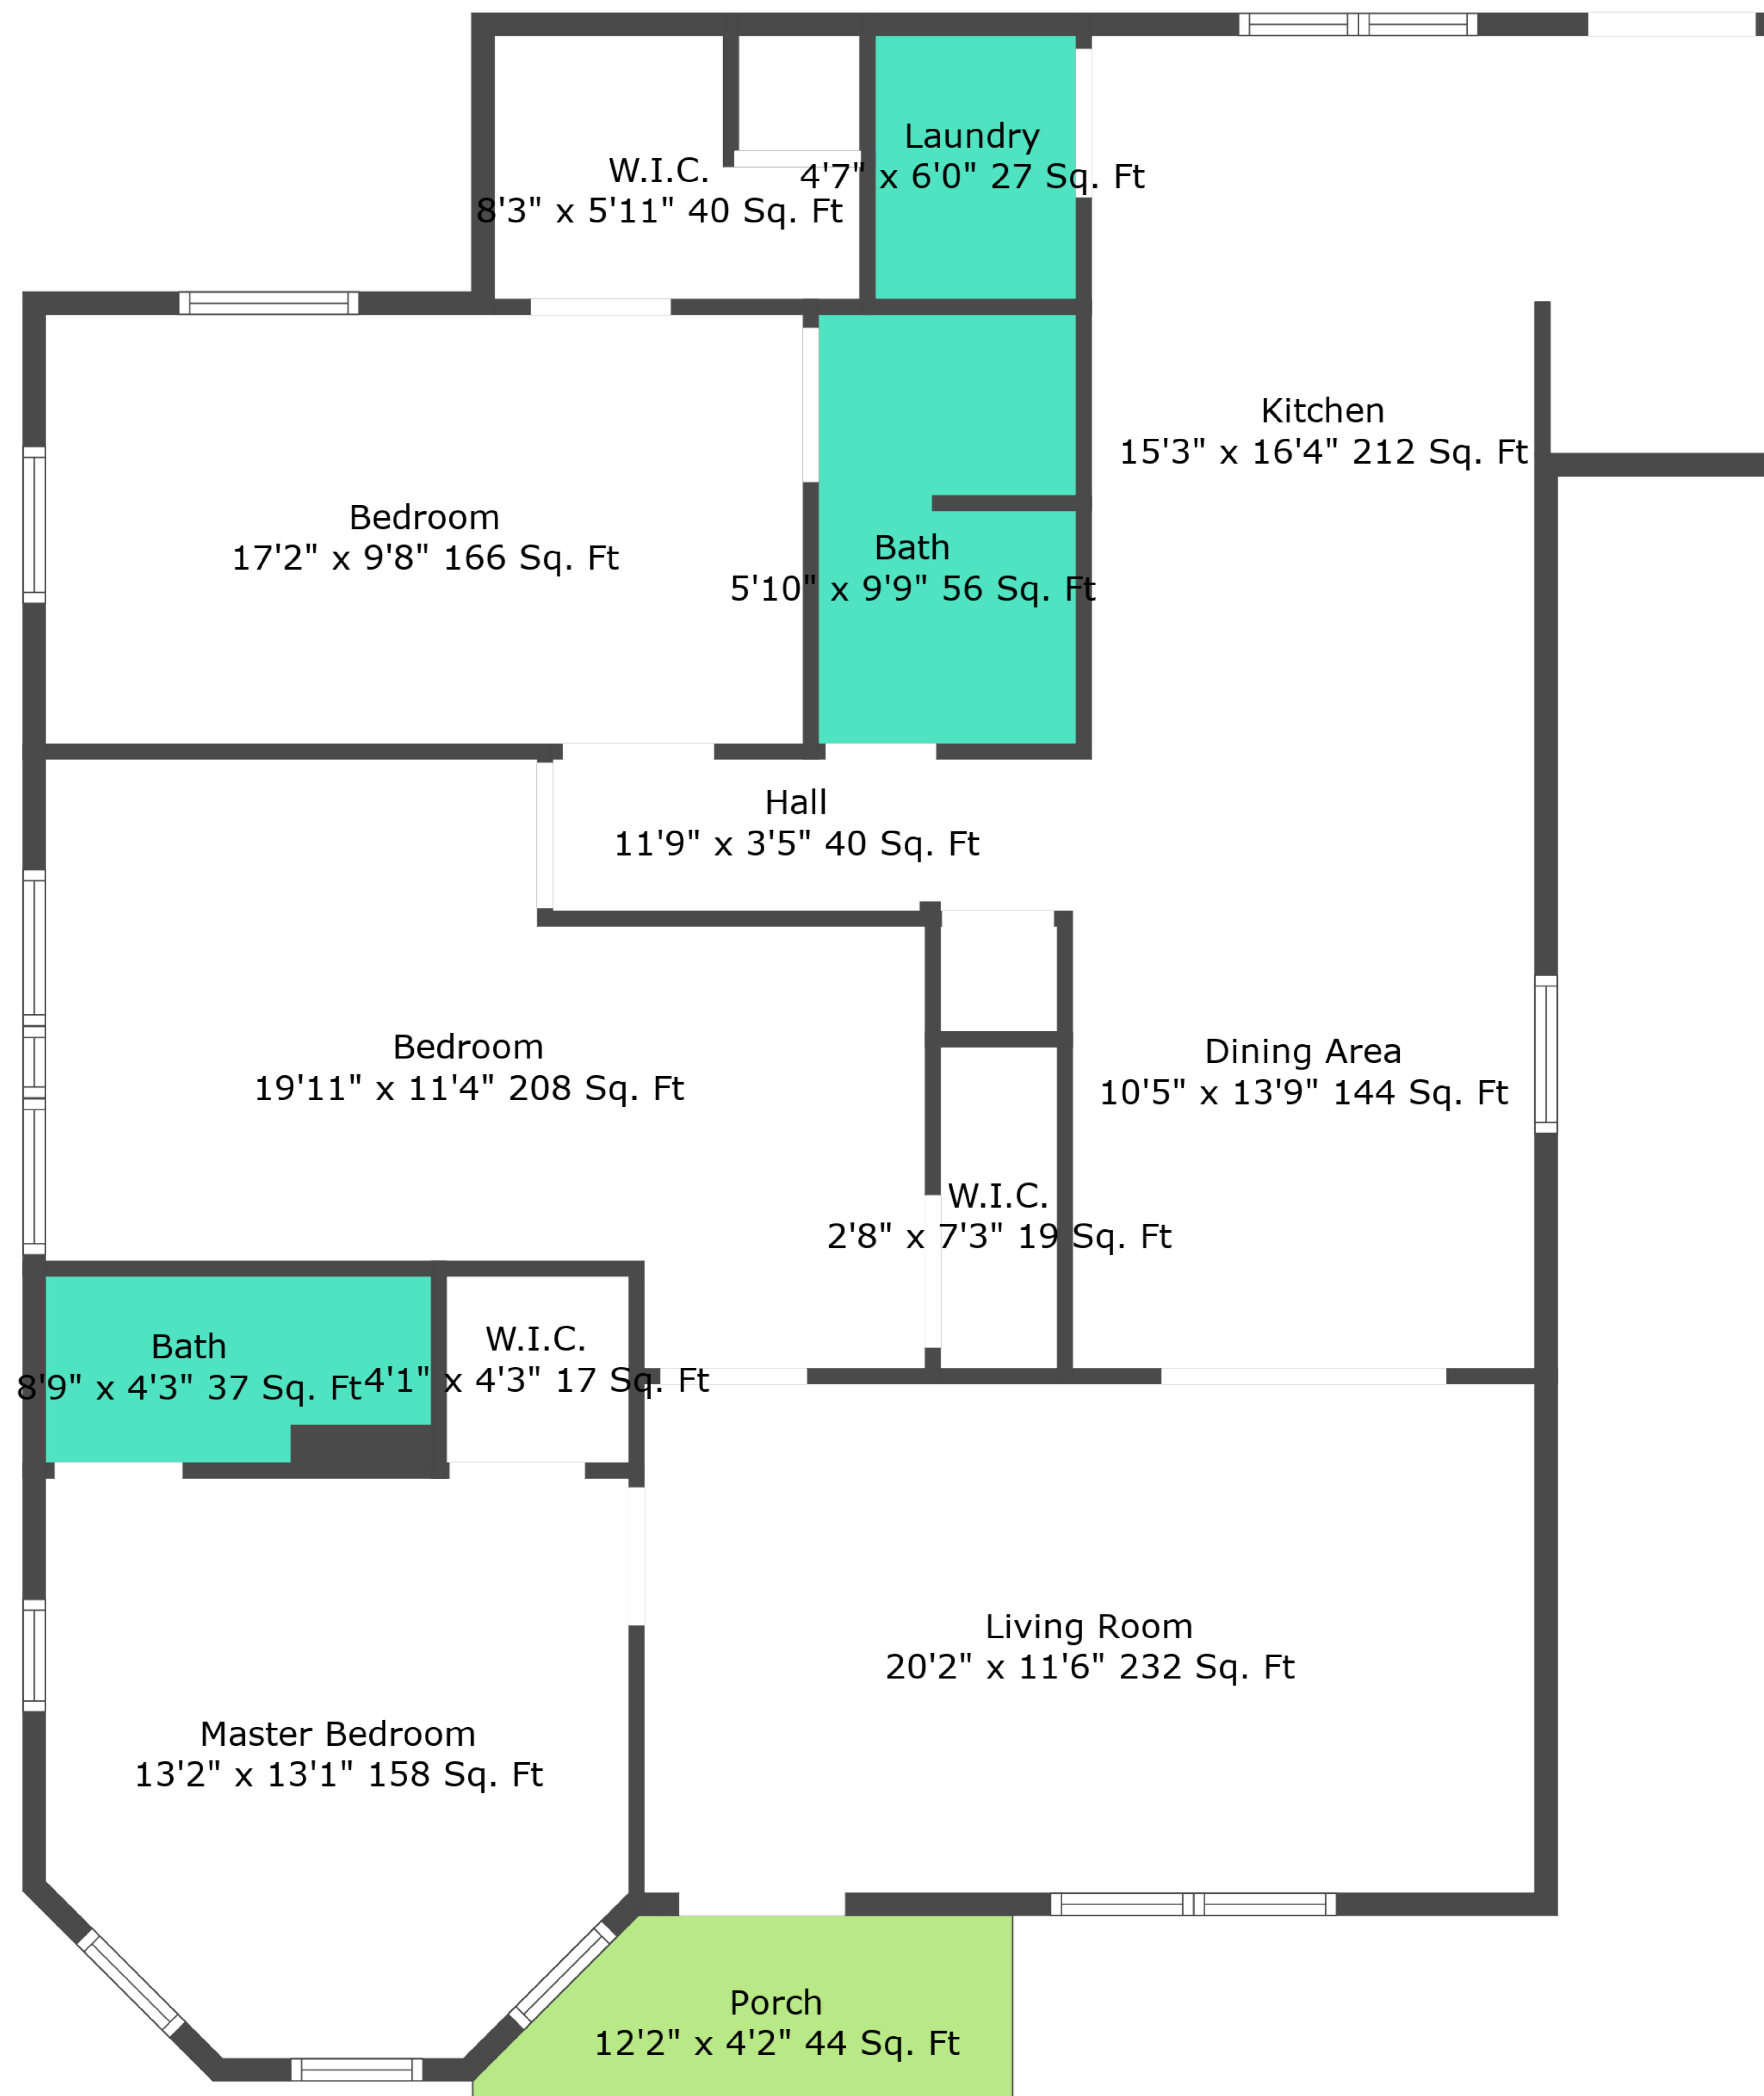

TOTAL: 1413 sq. ft
 FLOOR 1: 1413 sq. ft
 EXCLUDED AREAS: PORCH: 44 sq. ft, W.I.C.: 19 sq. ft

TOTAL: 1413 sq. ft
 FLOOR 1: 1413 sq. ft
 EXCLUDED AREAS: PORCH: 44 sq. ft, W.I.C.: 19 sq. ft