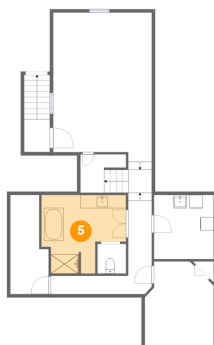

5 Floor 1 - Bath

Dimensions: 12'9" x 11'10"
Area: 121 sq. ft
Counted as living area: Yes

Heated: Yes
Finished: Yes
Enclosed: Yes
Contiguous: Yes
Permitted: Yes
Wet space: Yes
Addition: No
Conversion: No