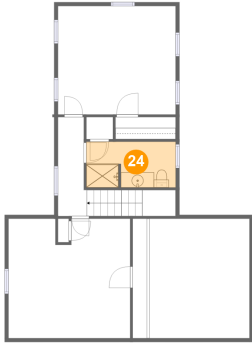

1180 Emmitt Ln, North Shore, Moneta, Franklin County, Virginia, United States, 24121

24 Floor 3 - Bath

Dimensions: 11'9" x 6'0"
Area: 70 sq. ft
Counted as living area: Yes

Heated: Yes
Finished: Yes
Enclosed: Yes
Contiguous: Yes
Permitted: Yes
Wet space: Yes
Addition: No
Conversion: No