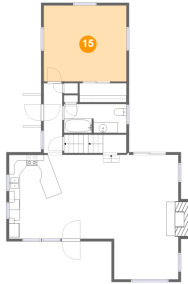

1180 Emmitt Ln, North Shore, Moneta, Franklin County, Virginia, United States, 24121

15 Floor 2 - Bedroom

Dimensions: 15'5" x 14'3"
Area: 221 sq. ft
Counted as living area: Yes

Heated: Yes
Finished: Yes
Enclosed: Yes
Contiguous: Yes
Permitted: Yes
Wet space: No
Addition: No
Conversion: No