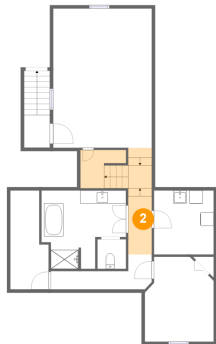

2 Floor 1 - Hall

Dimensions: 3'7" x 16'0"
Area: 97 sq. ft
Counted as living area: Yes

Heated: Yes
Finished: Yes
Enclosed: Yes
Contiguous: Yes
Permitted: Yes
Wet space: No
Addition: No
Conversion: No