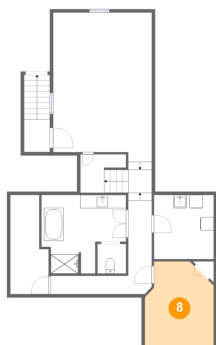

8 Floor 1 - Bedroom

Dimensions: 10'4" x 12'10"
Area: 120 sq. ft
Counted as living area: Yes

Heated: Yes
Finished: Yes
Enclosed: Yes
Contiguous: Yes
Permitted: Yes
Wet space: No
Addition: No
Conversion: No