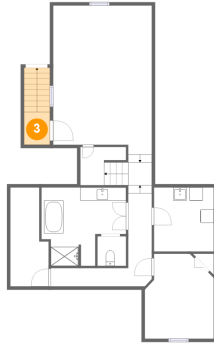

**1180 Emmitt Ln, North Shore, Moneta, Franklin
County, Virginia, United States, 24121**

3 Floor 1 - Outdoor

Dimensions: 3'11" x 4'11"
Area: 45 sq. ft
Counted as living area: No

Heated: No
Finished: No
Enclosed: No
Contiguous: Yes
Permitted: No
Wet space: No
Addition: No
Conversion: No