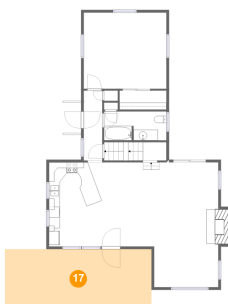

17 Floor 2 - Outdoor

Dimensions: 27'6" x 10'9"
Area: 297 sq. ft
Counted as living area: No

Heated: No
Finished: Yes
Enclosed: No
Contiguous: Yes
Permitted: Yes
Wet space: No
Addition: No
Conversion: No