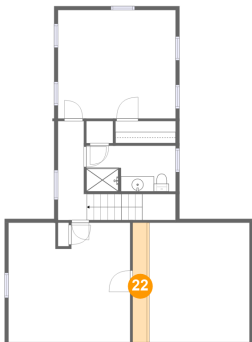

22 Floor 3 - Hall

Dimensions: 1'10" x 15'9"
Area: 35 sq. ft
Counted as living area: Yes

Heated: Yes
Finished: Yes
Enclosed: Yes
Contiguous: Yes
Permitted: Yes
Wet space: No
Addition: No
Conversion: No