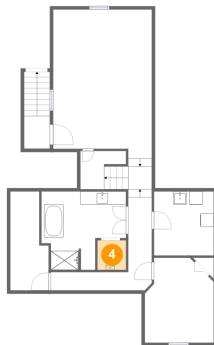

4 Floor 1 - Bath

Dimensions: 4'4" x 4'5"
Area: 19 sq. ft
Counted as living area: Yes

Heated: Yes
Finished: Yes
Enclosed: Yes
Contiguous: Yes
Permitted: Yes
Wet space: Yes
Addition: No
Conversion: No