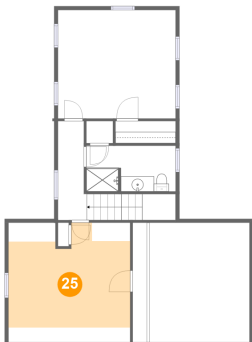

25 Floor 3 - Bedroom

Dimensions: 16'1" x 15'9"
Area: 187 sq. ft
Counted as living area: No

Heated: Yes
Finished: Yes
Enclosed: Yes
Contiguous: Yes
Permitted: Yes
Wet space: No
Addition: No
Conversion: No