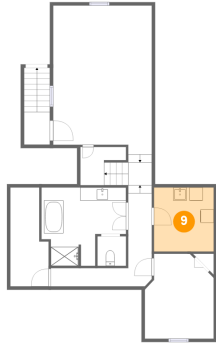

1180 Emmitt Ln, North Shore, Moneta, Franklin County, Virginia, United States, 24121

9 Floor 1 - Utility

Dimensions: 9'0" x 9'8"
Area: 87 sq. ft
Counted as living area: No

Heated: Yes
Finished: No
Enclosed: Yes
Contiguous: Yes
Permitted: Yes
Wet space: No
Addition: No
Conversion: No