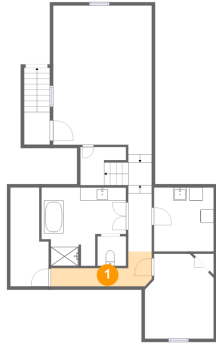

1180 Emmitt Ln, North Shore, Moneta, Franklin County, Virginia, United States, 24121

1 Floor 1 - Hall

Dimensions: 15'3" x 5'3"
Area: 50 sq. ft
Counted as living area: Yes

Heated: Yes
Finished: Yes
Enclosed: Yes
Contiguous: Yes
Permitted: Yes
Wet space: No
Addition: No
Conversion: No