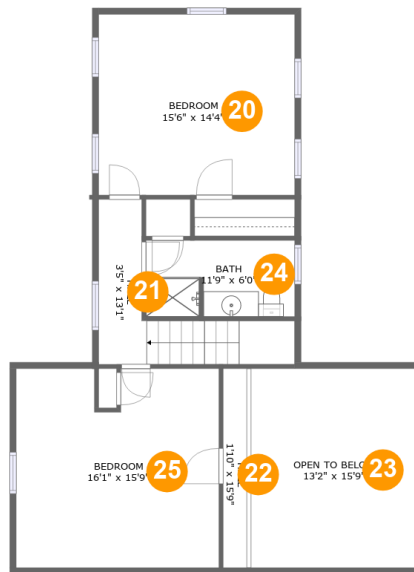

1180 Emmitt Ln, North Shore, Moneta, Franklin County, Virginia, United States, 24121

Room dimensions

Floor 3

Total sqft: 1013

Living area: 524

#		Dimensions	sqft	Counted as living area
20	Bedroom	15'6" x 14'4"	212 sq. ft	No
21	Hall	3'5" x 13'1"	86 sq. ft	Yes
22	Hall	1'10" x 15'9"	35 sq. ft	Yes
23	Open To Below	13'2" x 15'9"	208 sq. ft	No
24	Bath	11'9" x 6'0"	70 sq. ft	Yes
25	Bedroom	16'1" x 15'9"	187 sq. ft	No