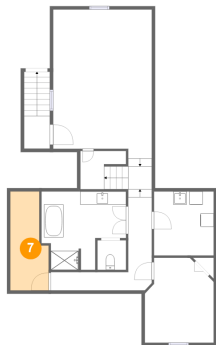

7 Floor 1 - Room

Dimensions: 5'9" x 14'11"
Area: 74 sq. ft
Counted as living area: No

Heated: No
Finished: No
Enclosed: Yes
Contiguous: Yes
Permitted: Yes
Wet space: No
Addition: No
Conversion: No