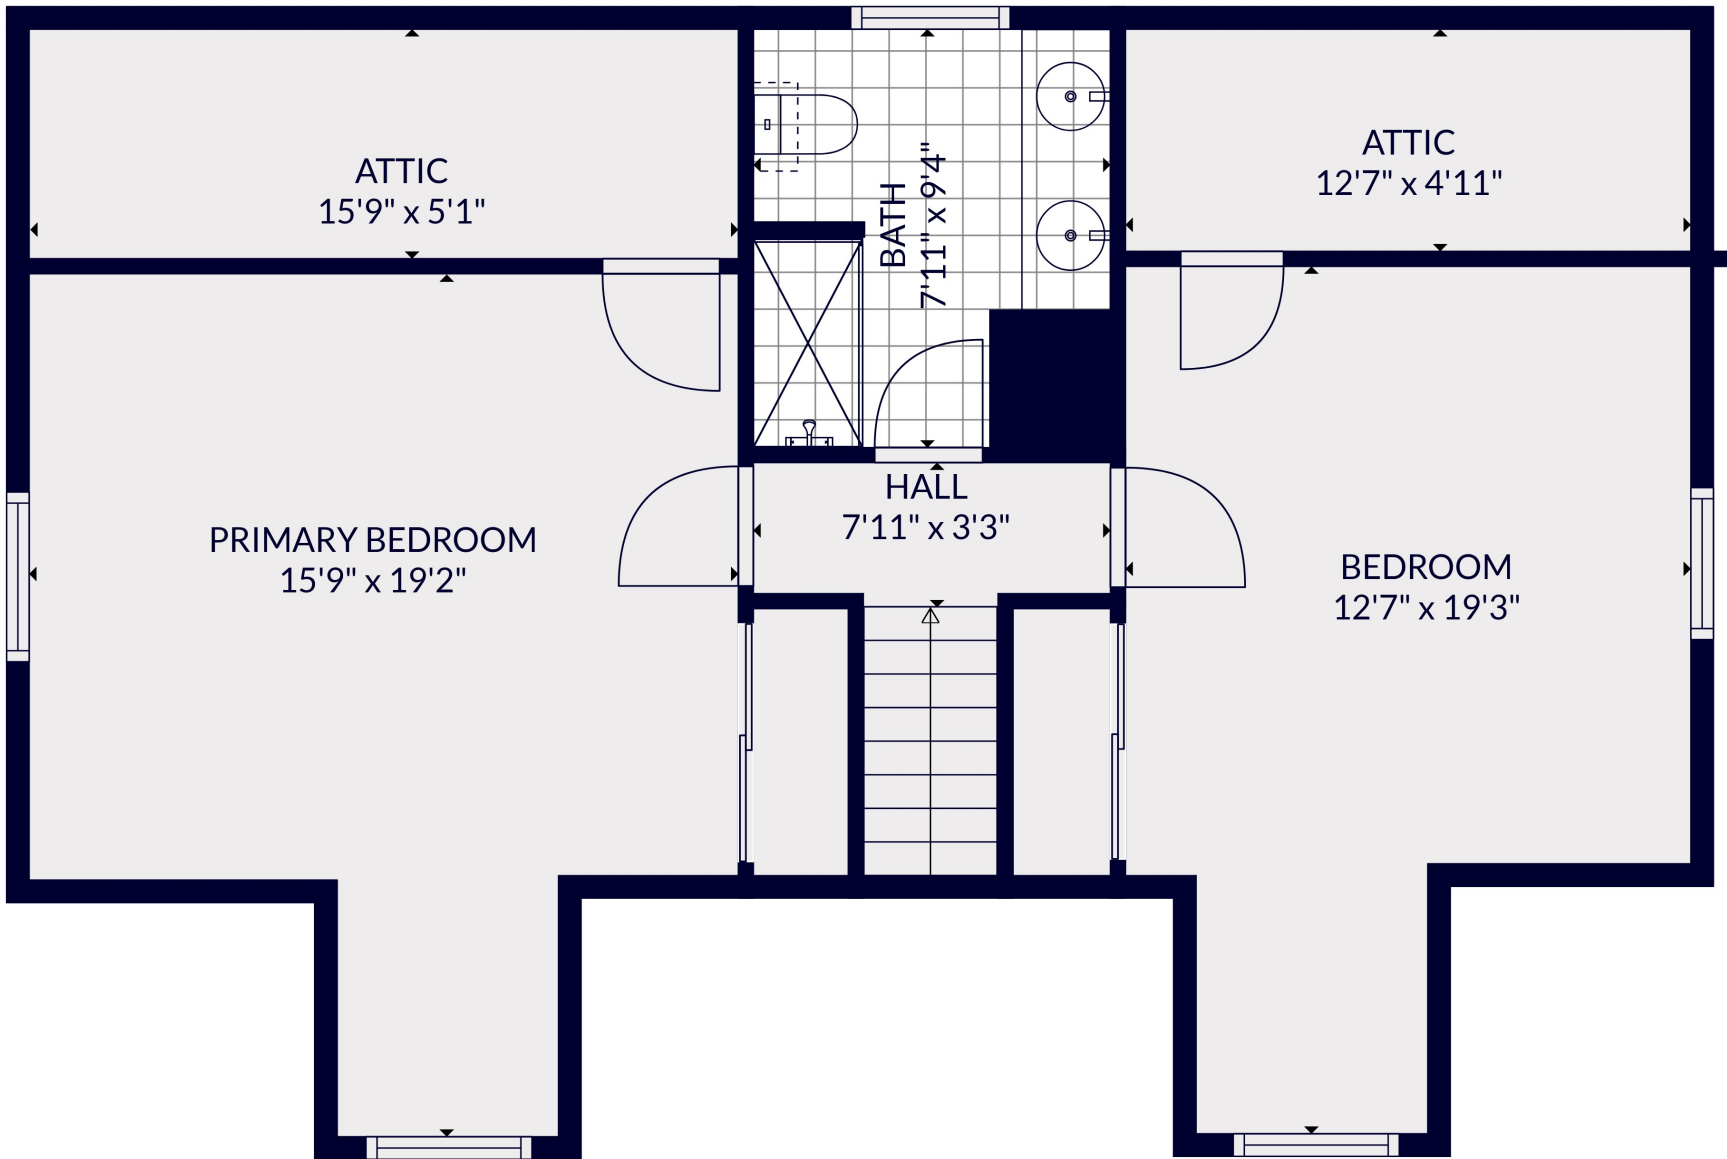

FLOOR 2

FLOOR 3

FLOOR 1

Total scanned area: 3610 sq. ft

MEASUREMENTS ARE CALCULATED BY CUBICASA TECHNOLOGY. DEEMED HIGHLY RELIABLE BUT NOT GUARANTEED.

Total scanned area: 3610 sq. ft

MEASUREMENTS ARE CALCULATED BY CUBICASA TECHNOLOGY. DEEMED HIGHLY RELIABLE BUT NOT GUARANTEED.

Total scanned area: 3610 sq. ft

MEASUREMENTS ARE CALCULATED BY CUBICASA TECHNOLOGY. DEEMED HIGHLY RELIABLE BUT NOT GUARANTEED.

Total scanned area: 3610 sq. ft

MEASUREMENTS ARE CALCULATED BY CUBICASA TECHNOLOGY. DEEMED HIGHLY RELIABLE BUT NOT GUARANTEED.