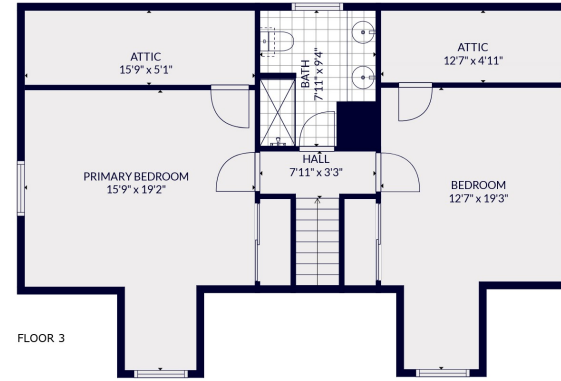

FLOOR 2

FLOOR 3

FLOOR 1

Total scanned area: 3610 sq. ft

MEASUREMENTS ARE CALCULATED BY CUBICASA TECHNOLOGY. DEEMED HIGHLY RELIABLE BUT NOT GUARANTEED.

Total scanned area: 3610 sq. ft

MEASUREMENTS ARE CALCULATED BY CUBICASA TECHNOLOGY. DEEMED HIGHLY RELIABLE BUT NOT GUARANTEED.

Total scanned area: 3610 sq. ft

MEASUREMENTS ARE CALCULATED BY CUBICASA TECHNOLOGY. DEEMED HIGHLY RELIABLE BUT NOT GUARANTEED.

Total scanned area: 3610 sq. ft

MEASUREMENTS ARE CALCULATED BY CUBICASA TECHNOLOGY. DEEMED HIGHLY RELIABLE BUT NOT GUARANTEED.