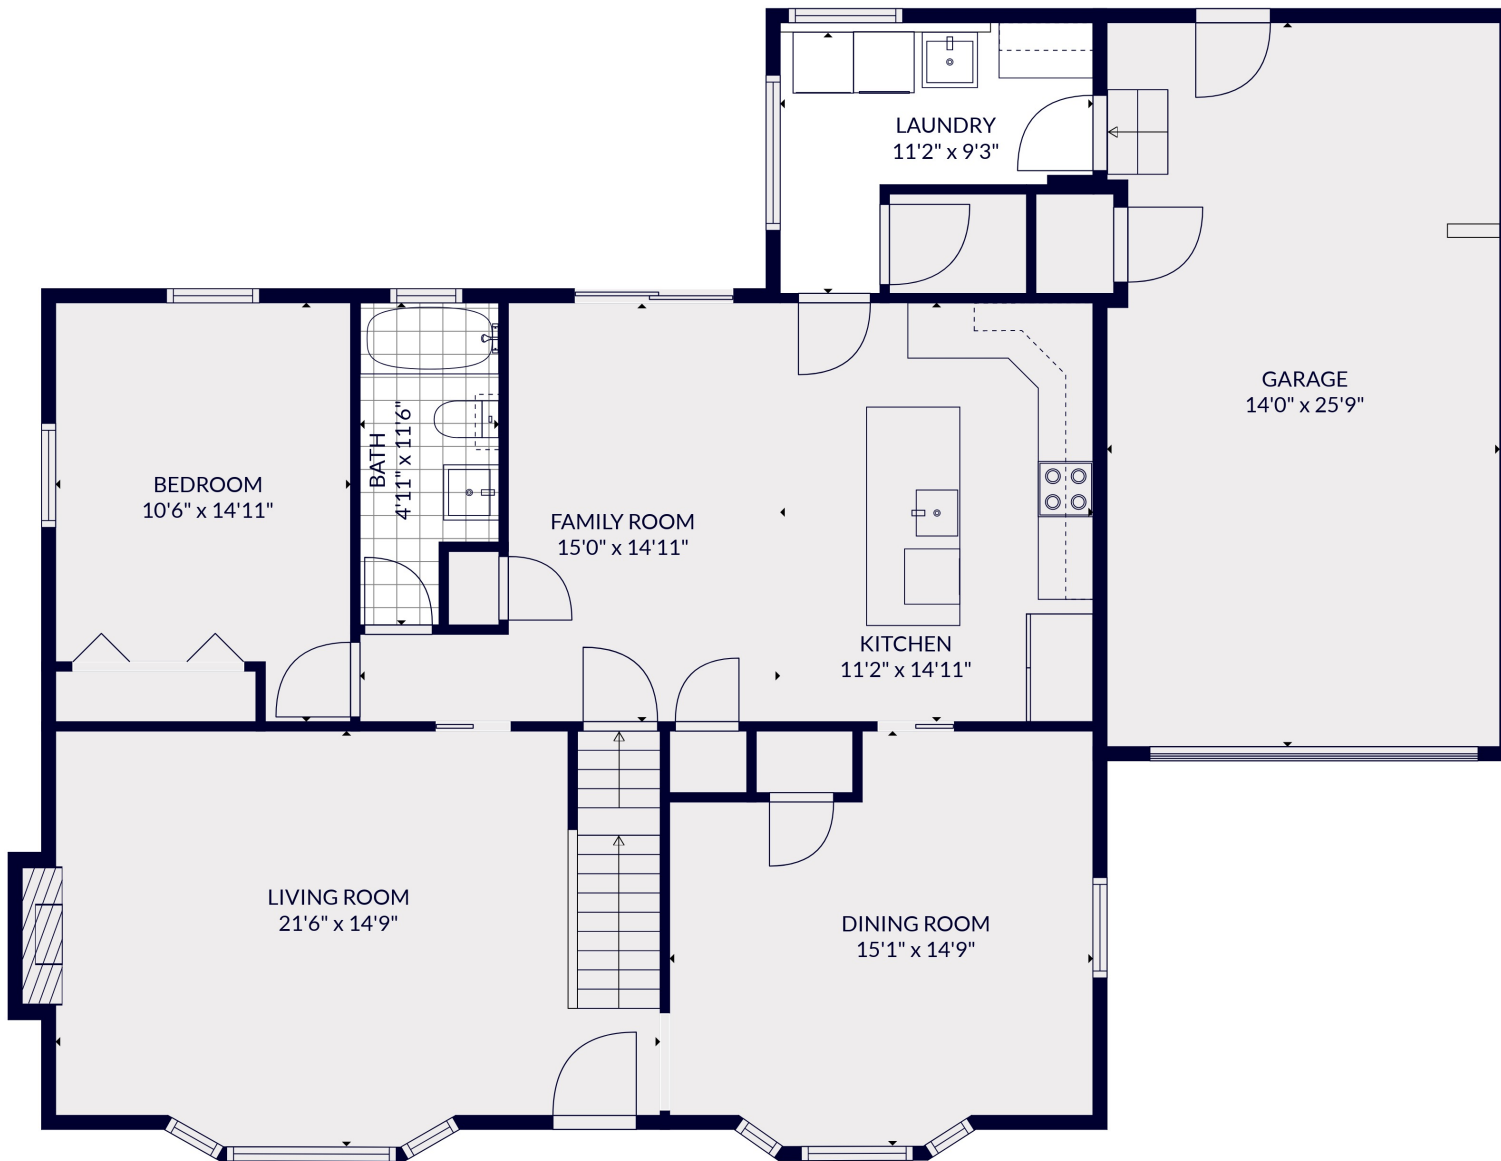

FLOOR 2

FLOOR 3

FLOOR 1

Total scanned area: 3610 sq. ft

MEASUREMENTS ARE CALCULATED BY CUBICASA TECHNOLOGY. DEEMED HIGHLY RELIABLE BUT NOT GUARANTEED.

Total scanned area: 3610 sq. ft

MEASUREMENTS ARE CALCULATED BY CUBICASA TECHNOLOGY. DEEMED HIGHLY RELIABLE BUT NOT GUARANTEED.

Total scanned area: 3610 sq. ft

MEASUREMENTS ARE CALCULATED BY CUBICASA TECHNOLOGY. DEEMED HIGHLY RELIABLE BUT NOT GUARANTEED.

Total scanned area: 3610 sq. ft

MEASUREMENTS ARE CALCULATED BY CUBICASA TECHNOLOGY. DEEMED HIGHLY RELIABLE BUT NOT GUARANTEED.