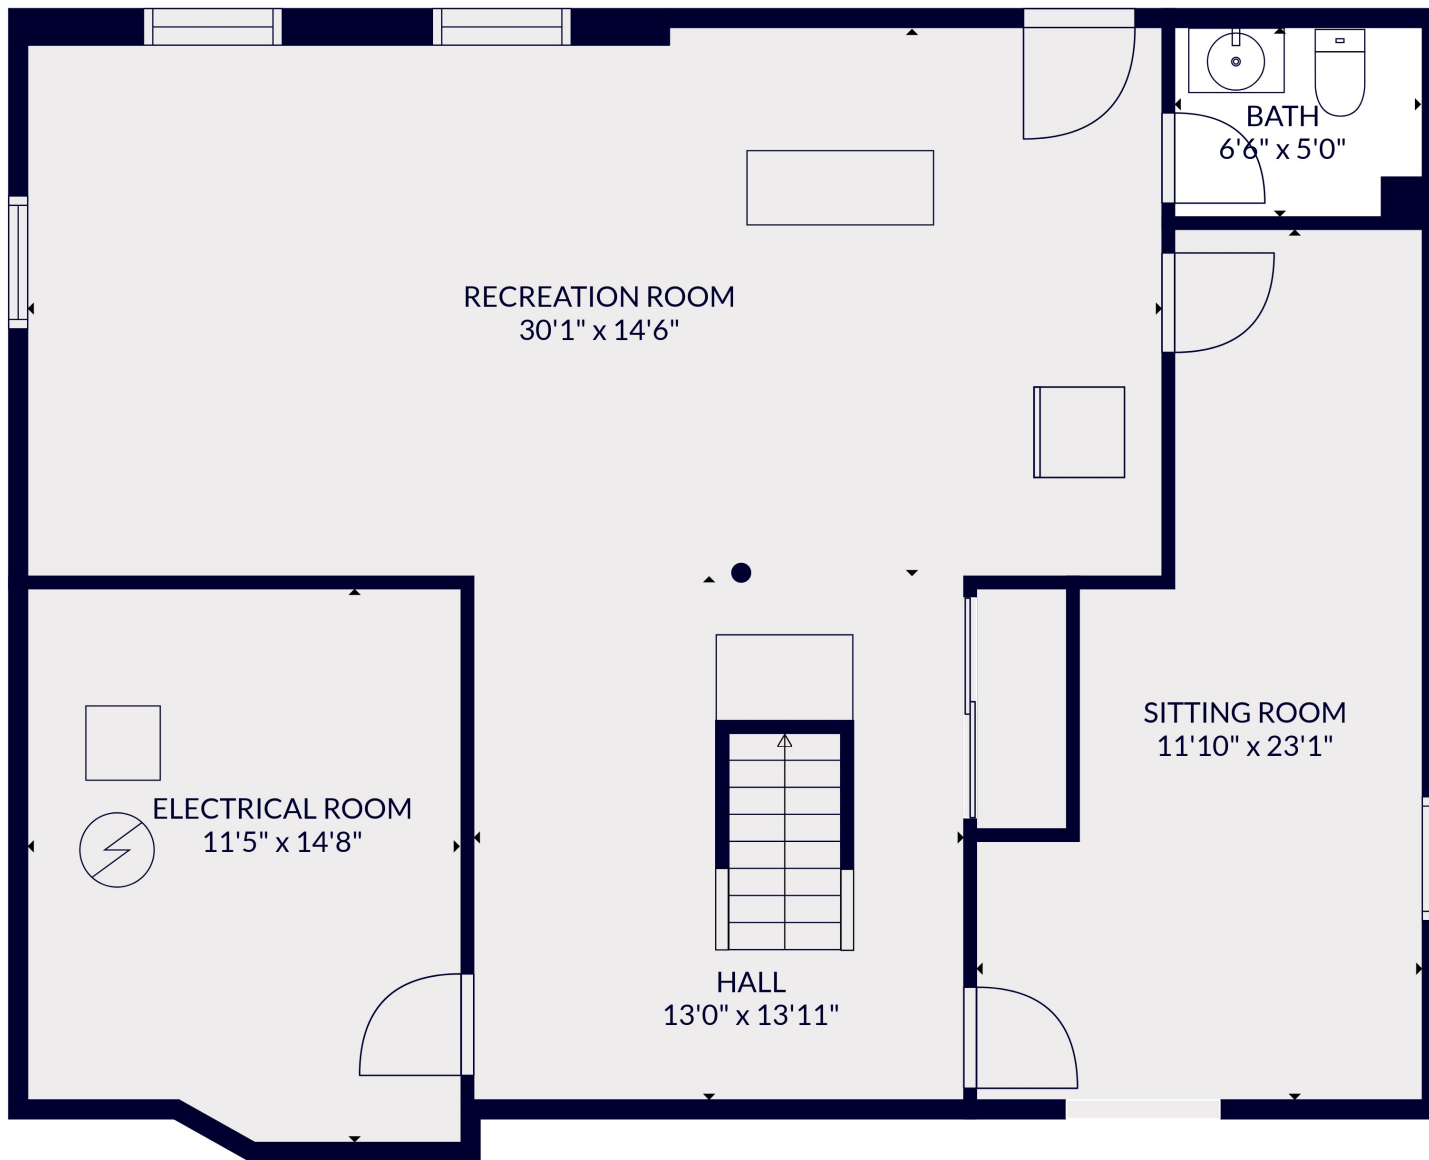

FLOOR 2

FLOOR 3

FLOOR 1

Total scanned area: 3610 sq. ft

MEASUREMENTS ARE CALCULATED BY CUBICASA TECHNOLOGY. DEEMED HIGHLY RELIABLE BUT NOT GUARANTEED.

Total scanned area: 3610 sq. ft

MEASUREMENTS ARE CALCULATED BY CUBICASA TECHNOLOGY. DEEMED HIGHLY RELIABLE BUT NOT GUARANTEED.

Total scanned area: 3610 sq. ft

MEASUREMENTS ARE CALCULATED BY CUBICASA TECHNOLOGY. DEEMED HIGHLY RELIABLE BUT NOT GUARANTEED.

Total scanned area: 3610 sq. ft

MEASUREMENTS ARE CALCULATED BY CUBICASA TECHNOLOGY. DEEMED HIGHLY RELIABLE BUT NOT GUARANTEED.