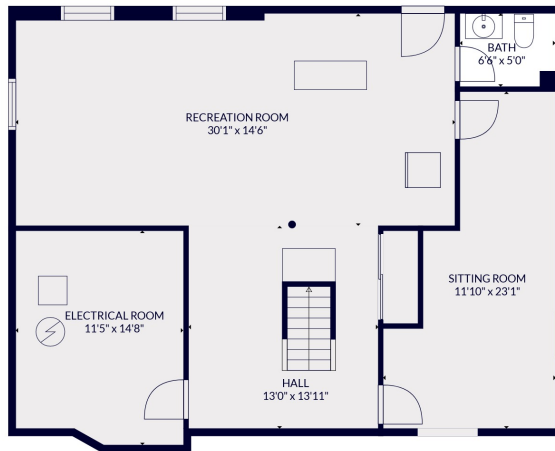

FLOOR 2

FLOOR 3

FLOOR 1

Total scanned area: 3610 sq. ft

MEASUREMENTS ARE CALCULATED BY CUBICASA TECHNOLOGY. DEEMED HIGHLY RELIABLE BUT NOT GUARANTEED.

Total scanned area: 3610 sq. ft

MEASUREMENTS ARE CALCULATED BY CUBICASA TECHNOLOGY. DEEMED HIGHLY RELIABLE BUT NOT GUARANTEED.

Total scanned area: 3610 sq. ft

MEASUREMENTS ARE CALCULATED BY CUBICASA TECHNOLOGY. DEEMED HIGHLY RELIABLE BUT NOT GUARANTEED.

Total scanned area: 3610 sq. ft

MEASUREMENTS ARE CALCULATED BY CUBICASA TECHNOLOGY. DEEMED HIGHLY RELIABLE BUT NOT GUARANTEED.