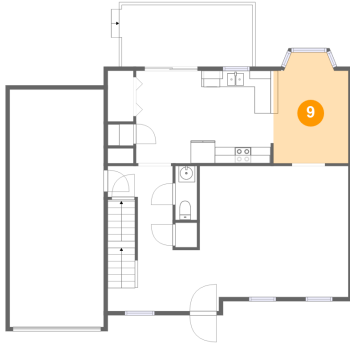

2094 Tula Dr, Mountain Heights East, Salem, Roanoke County, Virginia, United States, 24153

9 Floor 2 - Dining Area

Dimensions: 9'2" x 13'7"
Area: 116 sq. ft
Counted as Living Area:
Yes

Heated: Yes
Finished: Yes
Enclosed: Yes
Contiguous:
Yes
Permitted: Yes
Wet Space: No
Addition: No
Conversion: No