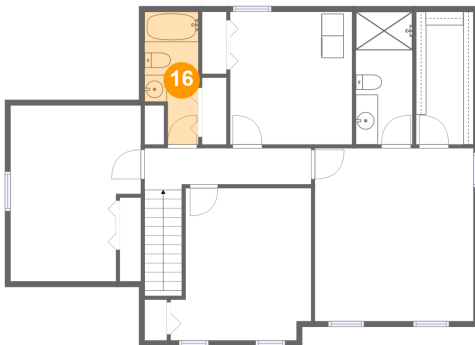

16 Floor 3 - Bath

Dimensions: 4'10" x 11'11"
Area: 49 sq. ft
Counted as Living Area:
Yes

Heated: Yes
Finished: Yes
Enclosed: Yes
Contiguous:
Yes
Permitted: Yes
Wet Space: Yes
Addition: No
Conversion: No