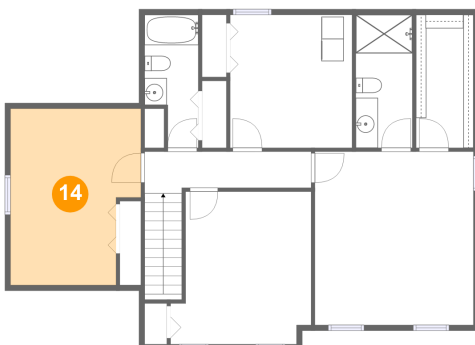

14 Floor 3 - Bedroom

Dimensions: 11'8" x 15'9"
Area: 167 sq. ft
Counted as Living Area: No

Heated: Yes
Finished: Yes
Enclosed: Yes
Contiguous: Yes
Permitted: Yes
Wet Space: No
Addition: No
Conversion: No