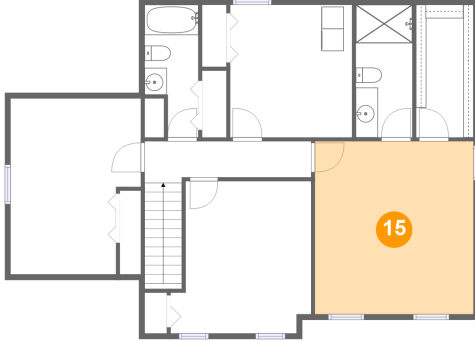

## 14 Floor 3 - Bedroom

Dimensions: 11'8" x 15'9"  
Area: 167 sq. ft  
Counted as Living Area: No

Heated: Yes  
Finished: Yes  
Enclosed: Yes  
Contiguous: Yes  
Permitted: Yes  
Wet Space: No  
Addition: No  
Conversion: No

**2094 Tula Dr, Mountain Heights East, Salem,  
Roanoke County, Virginia, United States, 24153**

**15 Floor 3 - Primary Bedroom**

Dimensions: 14'3" x 15'6"  
Area: 221 sq. ft  
Counted as Living Area:  
Yes