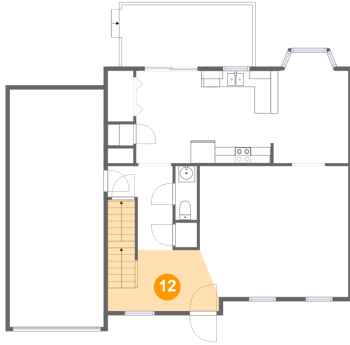

2094 Tula Dr, Mountain Heights East, Salem, Roanoke County, Virginia, United States, 24153

12 Floor 2 - Foyer

Dimensions: 13'8" x 7'6"
Area: 116 sq. ft
Counted as Living Area:
Yes

Heated: Yes
Finished: Yes
Enclosed: Yes
Contiguous:
Yes
Permitted: Yes
Wet Space: No
Addition: No
Conversion: No