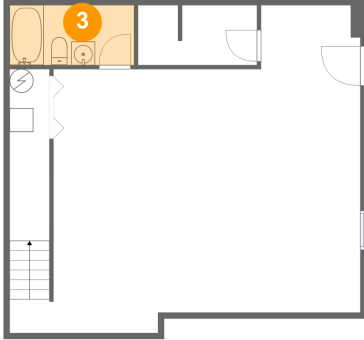

2094 Tula Dr, Mountain Heights East, Salem, Roanoke County, Virginia, United States, 24153

3 Floor 1 - Bath

Dimensions: 10'6" x 5'1"
Area: 53 sq. ft
Counted as Living Area:
Yes

Heated: Yes
Finished: Yes
Enclosed: Yes
Contiguous:
Yes
Permitted: Yes
Wet Space: Yes
Addition: No
Conversion: No