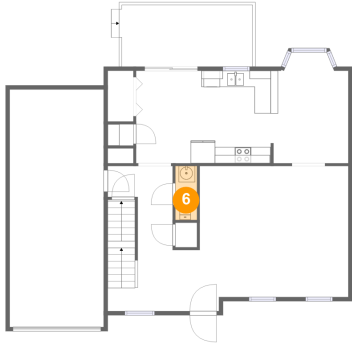

2094 Tula Dr, Mountain Heights East, Salem, Roanoke County, Virginia, United States, 24153

6 Floor 2 - Wc

Dimensions: 2'8" x 6'7"
Area: 18 sq. ft
Counted as Living Area:
Yes

Heated: Yes
Finished: Yes
Enclosed: Yes
Contiguous:
Yes
Permitted: Yes
Wet Space: Yes
Addition: No
Conversion: No