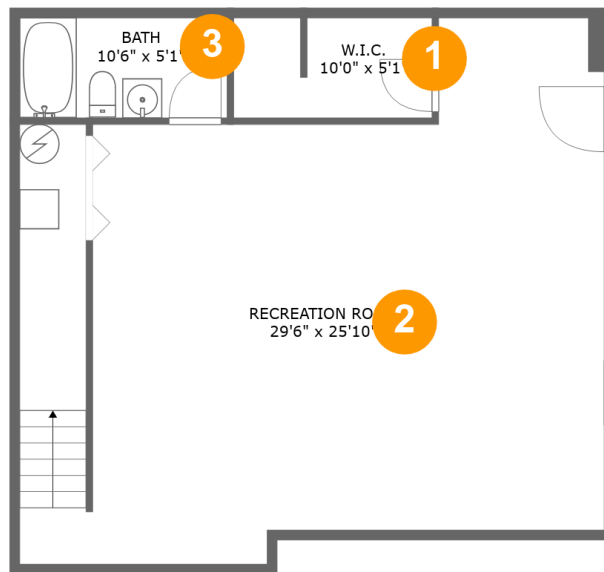

2094 Tula Dr, Mountain Heights East, Salem, Roanoke County, Virginia, United States, 24153

Room Dimensions

Floor 1

Total sqft: 843

Living area: 843

#	Room name	Dimensions	Area (sqft)	Counted as Living Area
1	W.i.c.	10'0" x 5'1"	50 sq. ft	Yes
2	Recreation Room	29'6" x 25'10"	662 sq. ft	Yes
3	Bath	10'6" x 5'1"	53 sq. ft	Yes