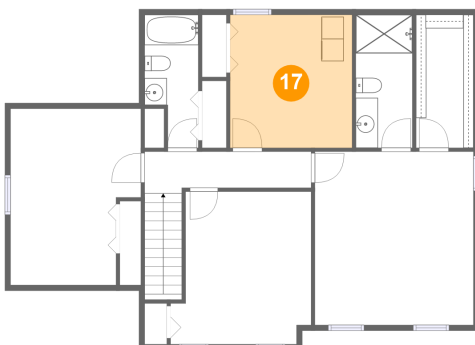

17 Floor 3 - Laundry

Dimensions: 10'11" x 11'11"
Area: 130 sq. ft
Counted as Living Area:
Yes

Heated: Yes
Finished: Yes
Enclosed: Yes
Contiguous:
Yes
Permitted: Yes
Wet Space: No
Addition: No
Conversion: No