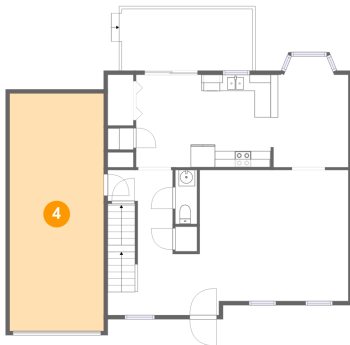

4 Floor 2 - Garage

Dimensions: 11'6" x 29'2"
Area: 336 sq. ft
Counted as Living Area: No

Heated: No
Finished: No
Enclosed: Yes
Contiguous: Yes
Permitted: Yes
Wet Space: No
Addition: No
Conversion: No