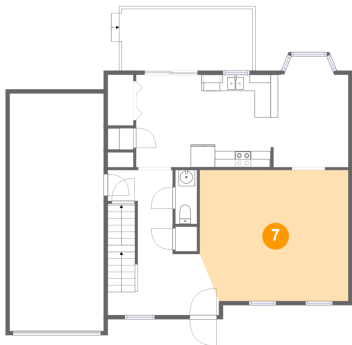

7 Floor 2 - Living Room

Dimensions: 18'3" x 16'1"
Area: 286 sq. ft
Counted as Living Area:
Yes

Heated: Yes
Finished: Yes
Enclosed: Yes
Contiguous:
Yes
Permitted: Yes
Wet Space: No
Addition: No
Conversion: No