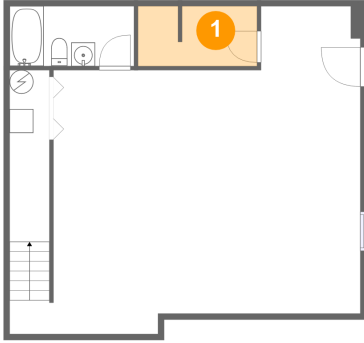

**2094 Tula Dr, Mountain Heights East, Salem, Roanoke County, Virginia, United States, 24153**

**Room Dimensions**

**Floor 3**

**Total sqft: 1105**

**Living area: 919**

#	Room name	Dimensions	Area (sqft)	Counted as Living Area
14	Bedroom	11'8" x 15'9"	167 sq. ft	No
15	Primary Bedroom	14'3" x 15'6"	221 sq. ft	Yes
16	Bath	4'10" x 11'11"	49 sq. ft	Yes
17	Laundry	10'11" x 11'11"	130 sq. ft	Yes
18	W.i.c.	5'2" x 11'11"	61 sq. ft	Yes
19	Hall	14'11" x 3'9"	82 sq. ft	Yes
20	Bath	5'1" x 11'11"	60 sq. ft	Yes
21	Bedroom	12'8" x 13'8"	157 sq. ft	Yes

## 1 Floor 1 - W.i.c.

Dimensions: 10'0" x 5'1"  
Area: 50 sq. ft  
Counted as Living Area:  
Yes

Heated: Yes  
Finished: Yes  
Enclosed: Yes  
Contiguous:  
Yes  
Permitted: Yes  
Wet Space: No  
Addition: No  
Conversion: No