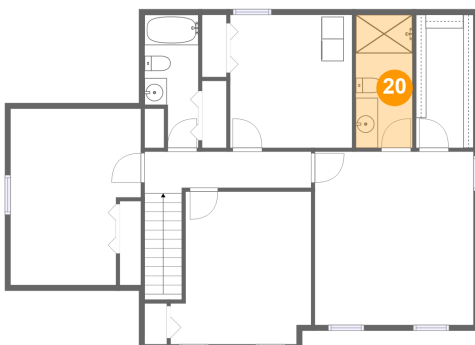

20 Floor 3 - Bath

Dimensions: 5'1" x 11'11"
Area: 60 sq. ft
Counted as Living Area:
Yes

Heated: Yes
Finished: Yes
Enclosed: Yes
Contiguous:
Yes
Permitted: Yes
Wet Space: Yes
Addition: No
Conversion: No