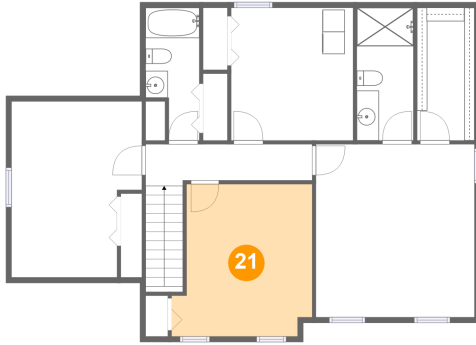

## 20 Floor 3 - Bath

Dimensions: 5'1" x 11'11"  
Area: 60 sq. ft  
Counted as Living Area:  
Yes

Heated: Yes  
Finished: Yes  
Enclosed: Yes  
Contiguous:  
Yes  
Permitted: Yes  
Wet Space: Yes  
Addition: No  
Conversion: No

**2094 Tula Dr, Mountain Heights East, Salem,  
Roanoke County, Virginia, United States, 24153**

**21 Floor 3 - Bedroom**

**Dimensions:** 12'8" x 13'8"  
**Area:** 157 sq. ft  
**Counted as Living Area:**  
Yes