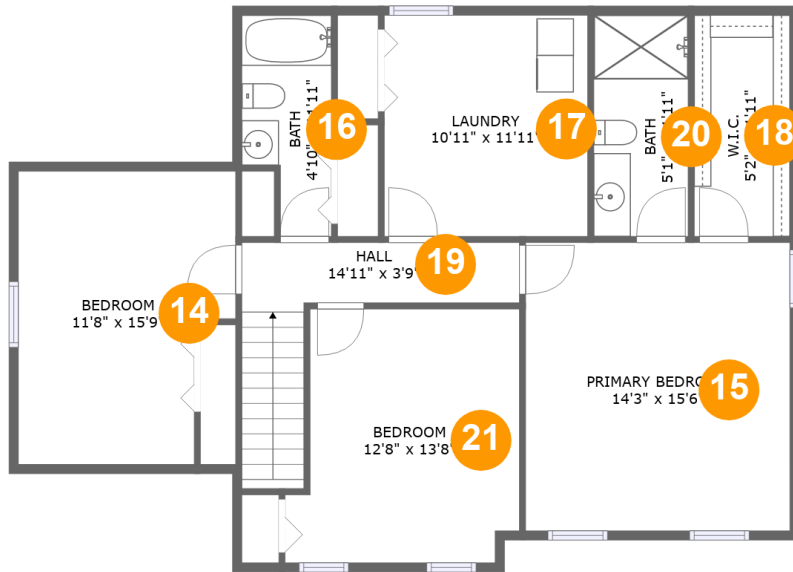

## Room Dimensions

Floor 1

Total sqft: 843

Living area: 843

#	Room name	Dimensions	Area (sqft)	Counted as Living Area
1	W.i.c.	10'0" x 5'1"	50 sq. ft	Yes
2	Recreation Room	29'6" x 25'10"	662 sq. ft	Yes
3	Bath	10'6" x 5'1"	53 sq. ft	Yes

**2094 Tula Dr, Mountain Heights East, Salem, Roanoke County, Virginia, United States, 24153**

**Room Dimensions**

**Floor 2**

**Total sqft: 1412**

**Living area: 916**

#	Room name	Dimensions	Area (sqft)	Counted as Living Area
4	Garage	11'6" x 29'2"	336 sq. ft	No
5	Breakfast Area	6'9" x 11'4"	76 sq. ft	Yes
6	Wc	2'8" x 6'7"	18 sq. ft	Yes
7	Living Room	18'3" x 16'1"	286 sq. ft	Yes
8	Kitchen	10'2" x 11'4"	114 sq. ft	Yes
9	Dining Area	9'2" x 13'7"	116 sq. ft	Yes
10	Deck	16'5" x 7'7"	132 sq. ft	No
11	Hall	8'0" x 10'4"	58 sq. ft	Yes
12	Foyer	13'8" x 7'6"	116 sq. ft	Yes
13	Pantry	3'2" x 6'3"	20 sq. ft	Yes

**2094 Tula Dr, Mountain Heights East, Salem, Roanoke County, Virginia, United States, 24153**

**Room Dimensions**

**Floor 3**

**Total sqft: 1105**

**Living area: 919**

#	Room name	Dimensions	Area (sqft)	Counted as Living Area
14	Bedroom	11'8" x 15'9"	167 sq. ft	No
15	Primary Bedroom	14'3" x 15'6"	221 sq. ft	Yes
16	Bath	4'10" x 11'11"	49 sq. ft	Yes
17	Laundry	10'11" x 11'11"	130 sq. ft	Yes
18	W.i.c.	5'2" x 11'11"	61 sq. ft	Yes
19	Hall	14'11" x 3'9"	82 sq. ft	Yes
20	Bath	5'1" x 11'11"	60 sq. ft	Yes
21	Bedroom	12'8" x 13'8"	157 sq. ft	Yes