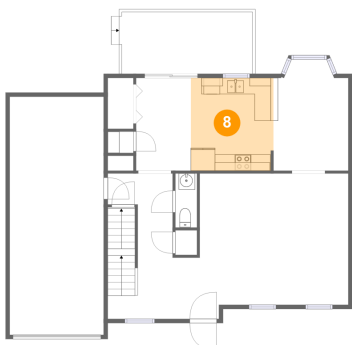

8 Floor 2 - Kitchen

Dimensions: 10'2" x 11'4"
Area: 114 sq. ft
Counted as Living Area:
Yes

Heated: Yes
Finished: Yes
Enclosed: Yes
Contiguous:
Yes
Permitted: Yes
Wet Space: No
Addition: No
Conversion: No