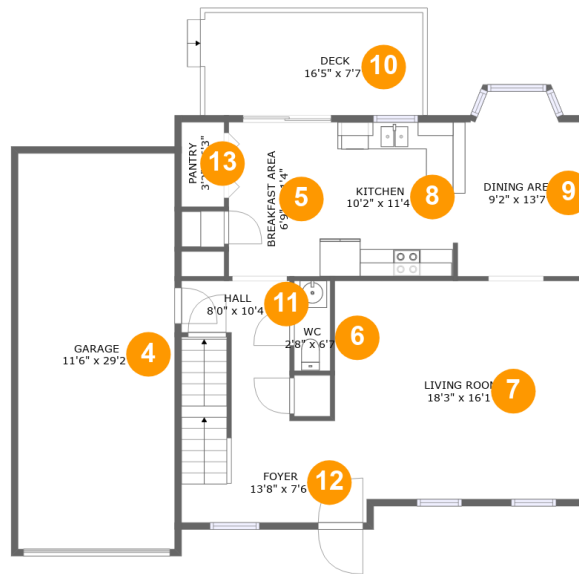

## Room Dimensions

Floor 1

Total sqft: 843

Living area: 843

#	Room name	Dimensions	Area (sqft)	Counted as Living Area
1	W.i.c.	10'0" x 5'1"	50 sq. ft	Yes
2	Recreation Room	29'6" x 25'10"	662 sq. ft	Yes
3	Bath	10'6" x 5'1"	53 sq. ft	Yes

**2094 Tula Dr, Mountain Heights East, Salem, Roanoke County, Virginia, United States, 24153**

**Room Dimensions**

**Floor 2**

**Total sqft: 1412**

**Living area: 916**

#	Room name	Dimensions	Area (sqft)	Counted as Living Area
4	Garage	11'6" x 29'2"	336 sq. ft	No
5	Breakfast Area	6'9" x 11'4"	76 sq. ft	Yes
6	Wc	2'8" x 6'7"	18 sq. ft	Yes
7	Living Room	18'3" x 16'1"	286 sq. ft	Yes
8	Kitchen	10'2" x 11'4"	114 sq. ft	Yes
9	Dining Area	9'2" x 13'7"	116 sq. ft	Yes
10	Deck	16'5" x 7'7"	132 sq. ft	No
11	Hall	8'0" x 10'4"	58 sq. ft	Yes
12	Foyer	13'8" x 7'6"	116 sq. ft	Yes
13	Pantry	3'2" x 6'3"	20 sq. ft	Yes