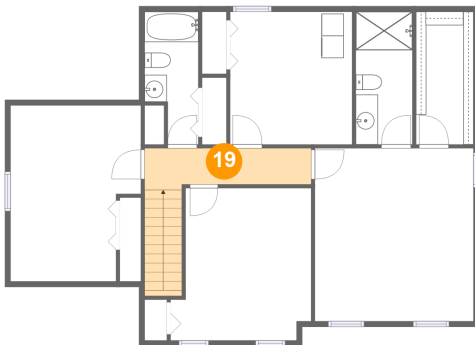

19 Floor 3 - Hall

Dimensions: 14'11" x 3'9"
Area: 82 sq. ft
Counted as Living Area:
Yes

Heated: Yes
Finished: Yes
Enclosed: Yes
Contiguous:
Yes
Permitted: Yes
Wet Space: No
Addition: No
Conversion: No