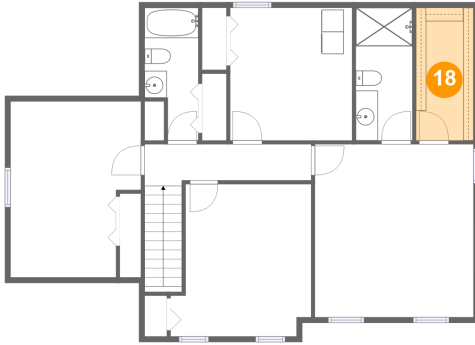

2094 Tula Dr, Mountain Heights East, Salem, Roanoke County, Virginia, United States, 24153

18 Floor 3 - W.i.c.

Dimensions: 5'2" x 11'11"
Area: 61 sq. ft
Counted as Living Area:
Yes

Heated: Yes
Finished: Yes
Enclosed: Yes
Contiguous:
Yes
Permitted: Yes
Wet Space: No
Addition: No
Conversion: No