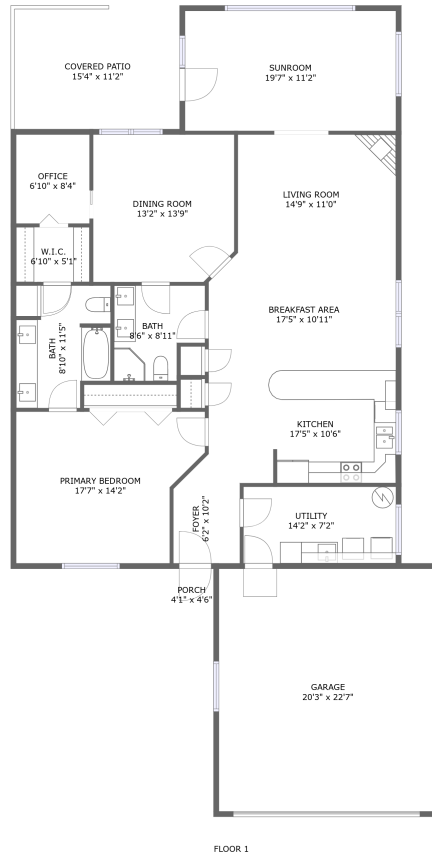

## Property Summary

 **1** garages

 **1** bedrooms

 **2** bathrooms

 **0** half baths

 **1** floors

 **1,727** Gross Living Area sqft

 **2,411** total sqft

**2631 Feather Garden Circle, Vinton, Roanoke  
County, Virginia, United States, 24179**

#	Room name	Dimensions	Area (sqft)	Counted as Living Area
12	Utility	14'2" x 7'2"	101 sq. ft	Yes
13	Breakfast Area	17'5" x 10'11"	187 sq. ft	Yes
14	Covered Patio	15'4" x 11'2"	172 sq. ft	No
15	Office	6'10" x 8'4"	57 sq. ft	Yes

## 4 Floor 1 - Foyer

Dimensions: 6'2" x 10'2"  
Area: 54 sq. ft  
Counted as Living Area:  
Yes

Heated: Yes  
Finished: Yes  
Enclosed: Yes  
Contiguous:  
Yes  
Permitted: Yes  
Wet Space: No  
Addition: No  
Conversion: No

## 5 Floor 1 - Porch

Dimensions: 4'1" x 4'6"  
Area: 18 sq. ft  
Counted as Living Area: No

Heated: No  
Finished: Yes  
Enclosed: No  
Contiguous: Yes  
Permitted: Yes  
Wet Space: No  
Addition: No  
Conversion: No