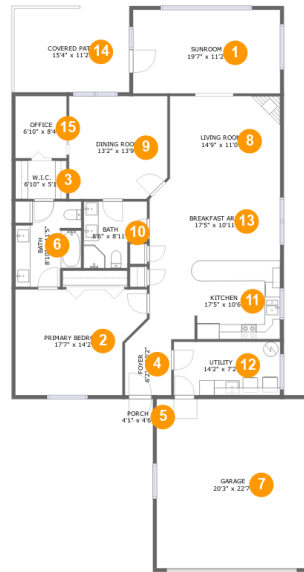

2631 Feather Garden Circle, Vinton, Roanoke County, Virginia, United States, 24179

Room Dimensions

Floor 1

Total sqft: 2411

Living area: 1727

#	Room name	Dimensions	Area (sqft)	Counted as Living Area
1	Sunroom	19'7" x 11'2"	220 sq. ft	Yes
2	Primary Bedroom	17'7" x 14'2"	220 sq. ft	Yes
3	W.i.c.	6'10" x 5'1"	35 sq. ft	Yes
4	Foyer	6'2" x 10'2"	54 sq. ft	Yes
5	Porch	4'1" x 4'6"	18 sq. ft	No
6	Bath	8'10" x 11'5"	85 sq. ft	Yes
7	Garage	20'3" x 22'7"	459 sq. ft	No
8	Living Room	14'9" x 11'0"	162 sq. ft	Yes
9	Dining Room	13'2" x 13'9"	176 sq. ft	Yes
10	Bath	8'6" x 8'11"	66 sq. ft	Yes
11	Kitchen	17'5" x 10'6"	178 sq. ft	Yes