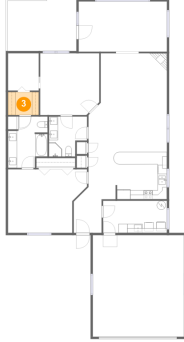

## 1 Floor 1 - Sunroom

**Dimensions:** 19'7" x 11'2"  
**Area:** 220 sq. ft  
**Counted as Living Area:**  
Yes

**Heated:** Yes  
**Finished:** Yes  
**Enclosed:** Yes  
**Contiguous:**  
Yes  
**Permitted:** Yes  
**Wet Space:** No  
**Addition:** No  
**Conversion:** No

## 2 Floor 1 - Primary Bedroom

**Dimensions:** 17'7" x 14'2"  
**Area:** 220 sq. ft  
**Counted as Living Area:**  
Yes

**Heated:** Yes  
**Finished:** Yes  
**Enclosed:** Yes  
**Contiguous:**  
Yes  
**Permitted:** Yes  
**Wet Space:** No  
**Addition:** No  
**Conversion:** No

## 3 Floor 1 - W.i.c.

Dimensions: 6'10" x 5'1"  
Area: 35 sq. ft  
Counted as Living Area:  
Yes

Heated: Yes  
Finished: Yes  
Enclosed: Yes  
Contiguous:  
Yes  
Permitted: Yes  
Wet Space: No  
Addition: No  
Conversion: No