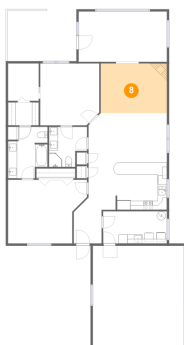

8 Floor 1 - Living Room

Dimensions: 14'9" x 11'0"
Area: 162 sq. ft
Counted as Living Area:
Yes

Heated: Yes
Finished: Yes
Enclosed: Yes
Contiguous:
Yes
Permitted: Yes
Wet Space: No
Addition: No
Conversion: No