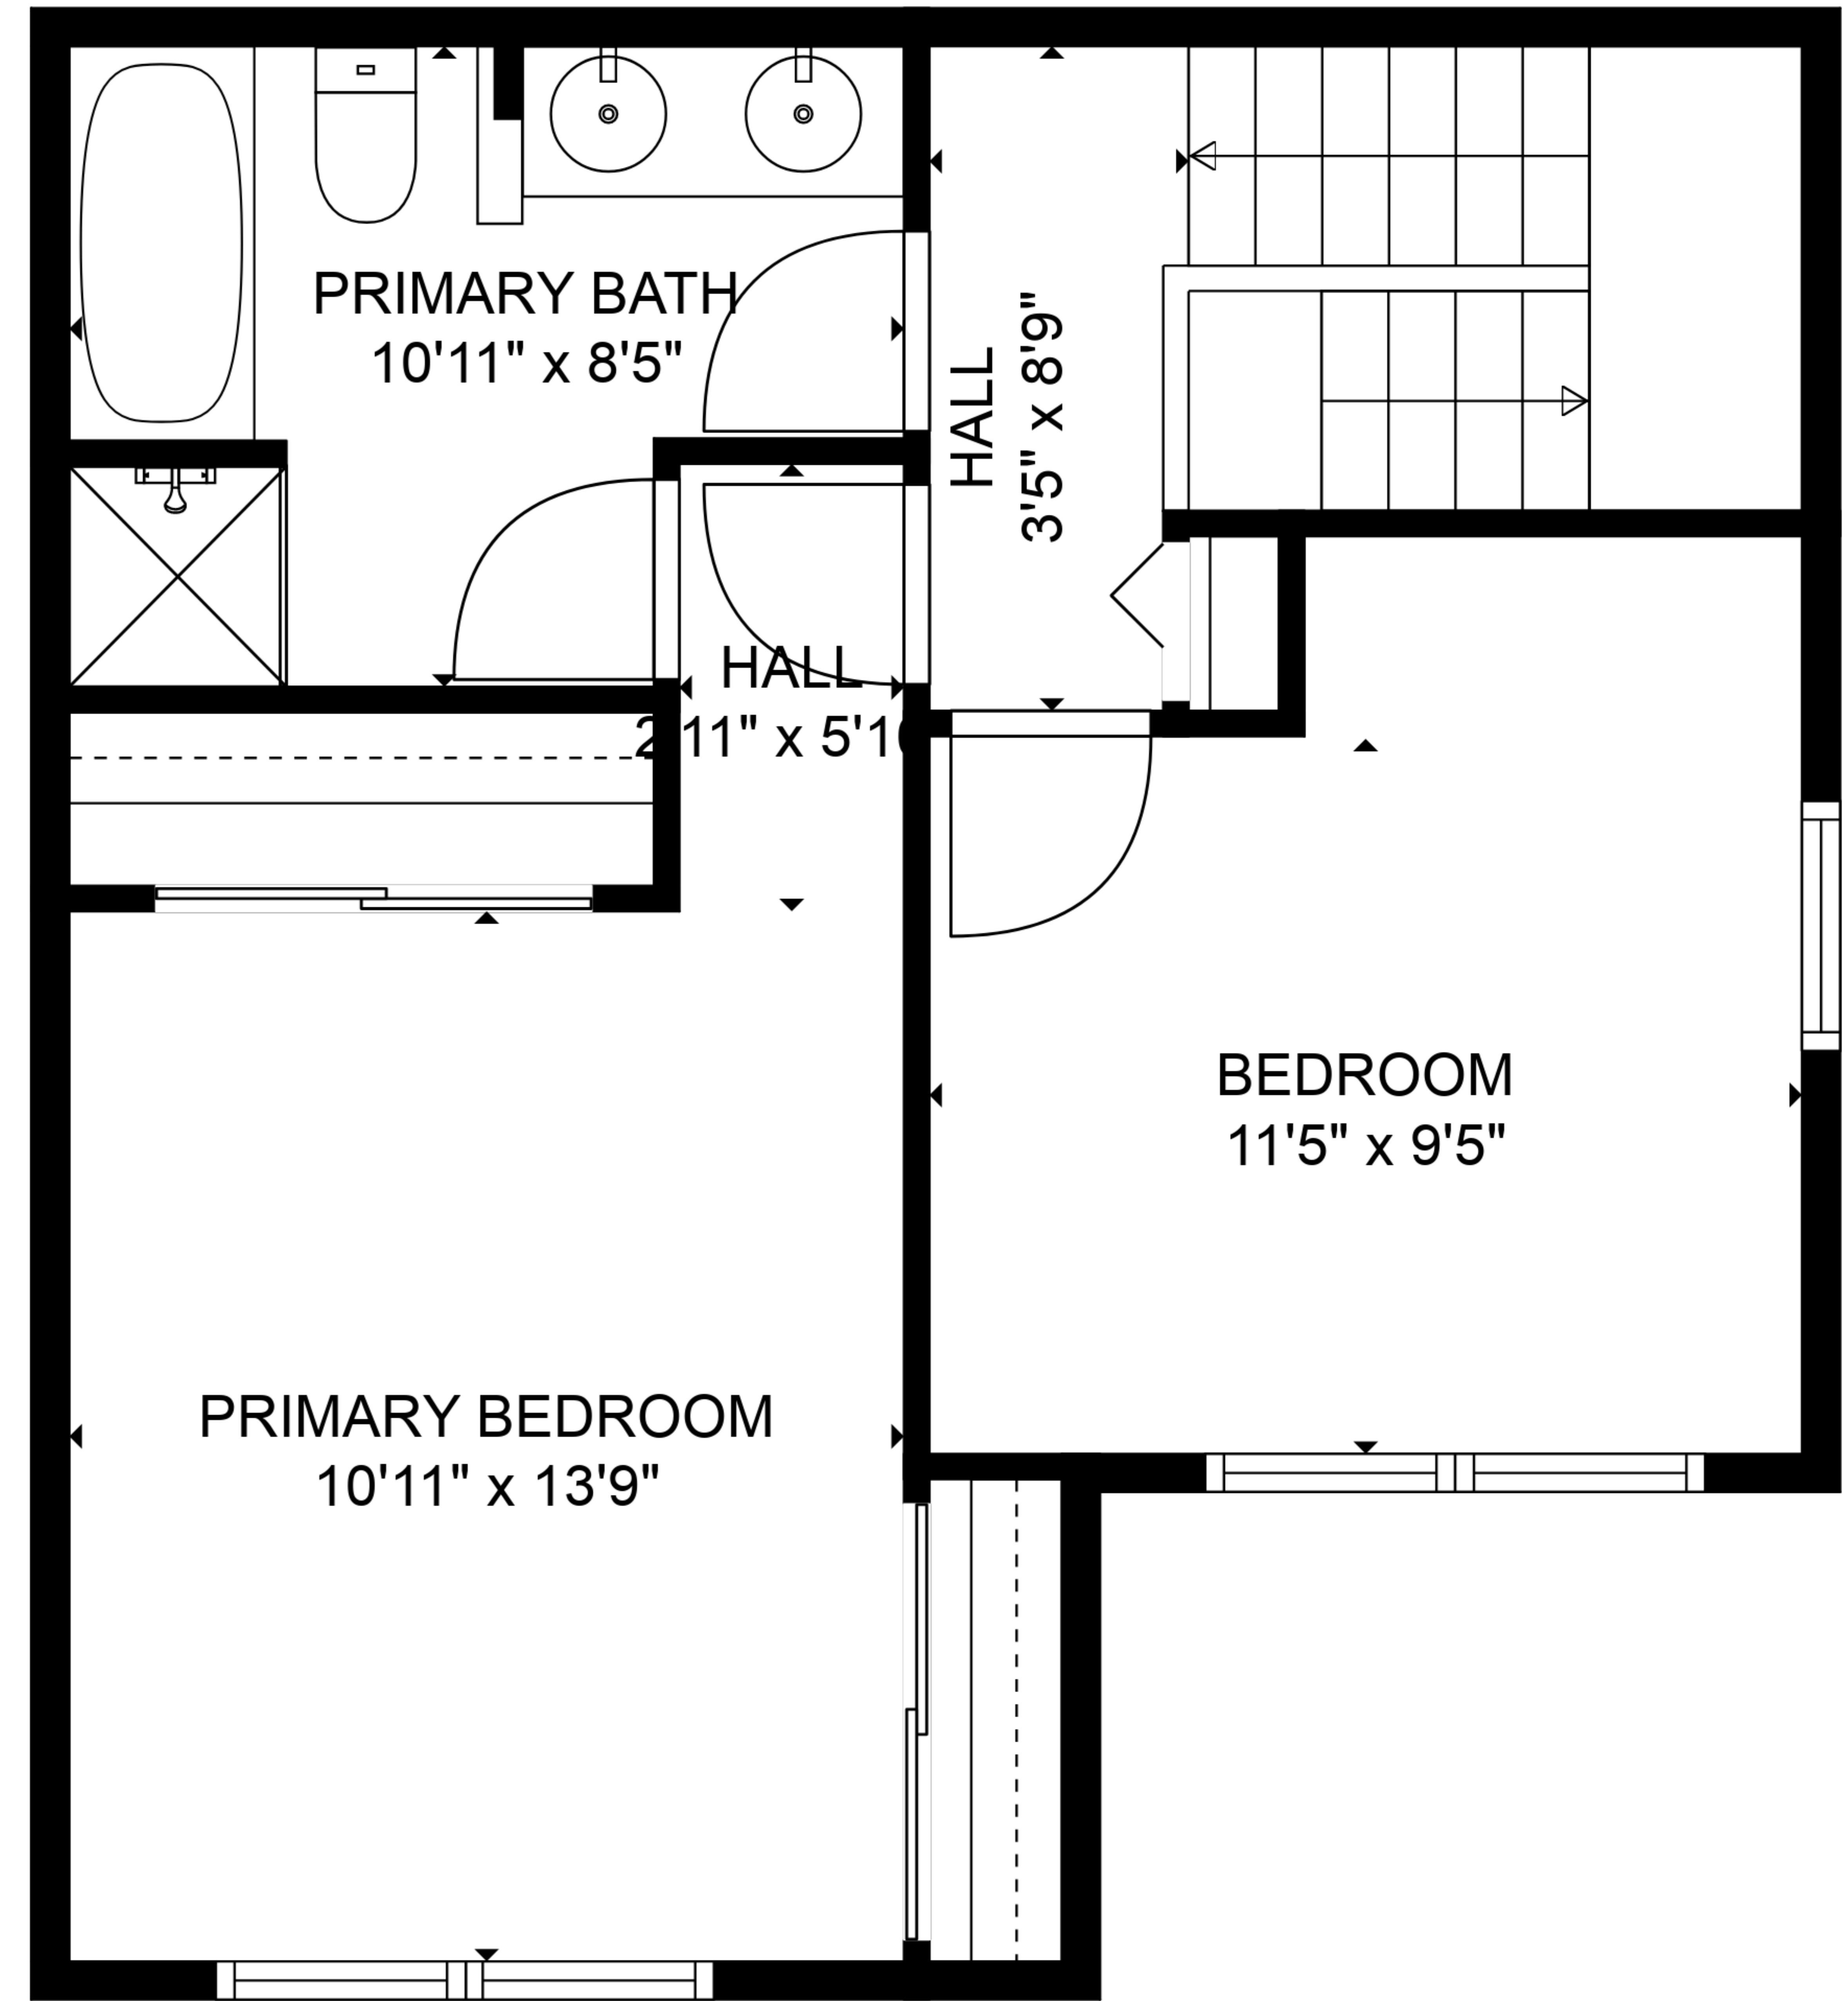

TOTAL: 1088 sq. ft

FLOOR 1: 580 sq. ft, FLOOR 2: 508 sq. ft

SIZES AND DIMENSIONS ARE APPROXIMATE, ACTUAL MAY VARY.

TOTAL: 1088 sq. ft

FLOOR 1: 580 sq. ft, FLOOR 2: 508 sq. ft

SIZES AND DIMENSIONS ARE APPROXIMATE, ACTUAL MAY VARY.

FLOOR 1

FLOOR 2

TOTAL: 1088 sq. ft
 FLOOR 1: 580 sq. ft, FLOOR 2: 508 sq. ft
 SIZES AND DIMENSIONS ARE APPROXIMATE, ACTUAL MAY VARY.