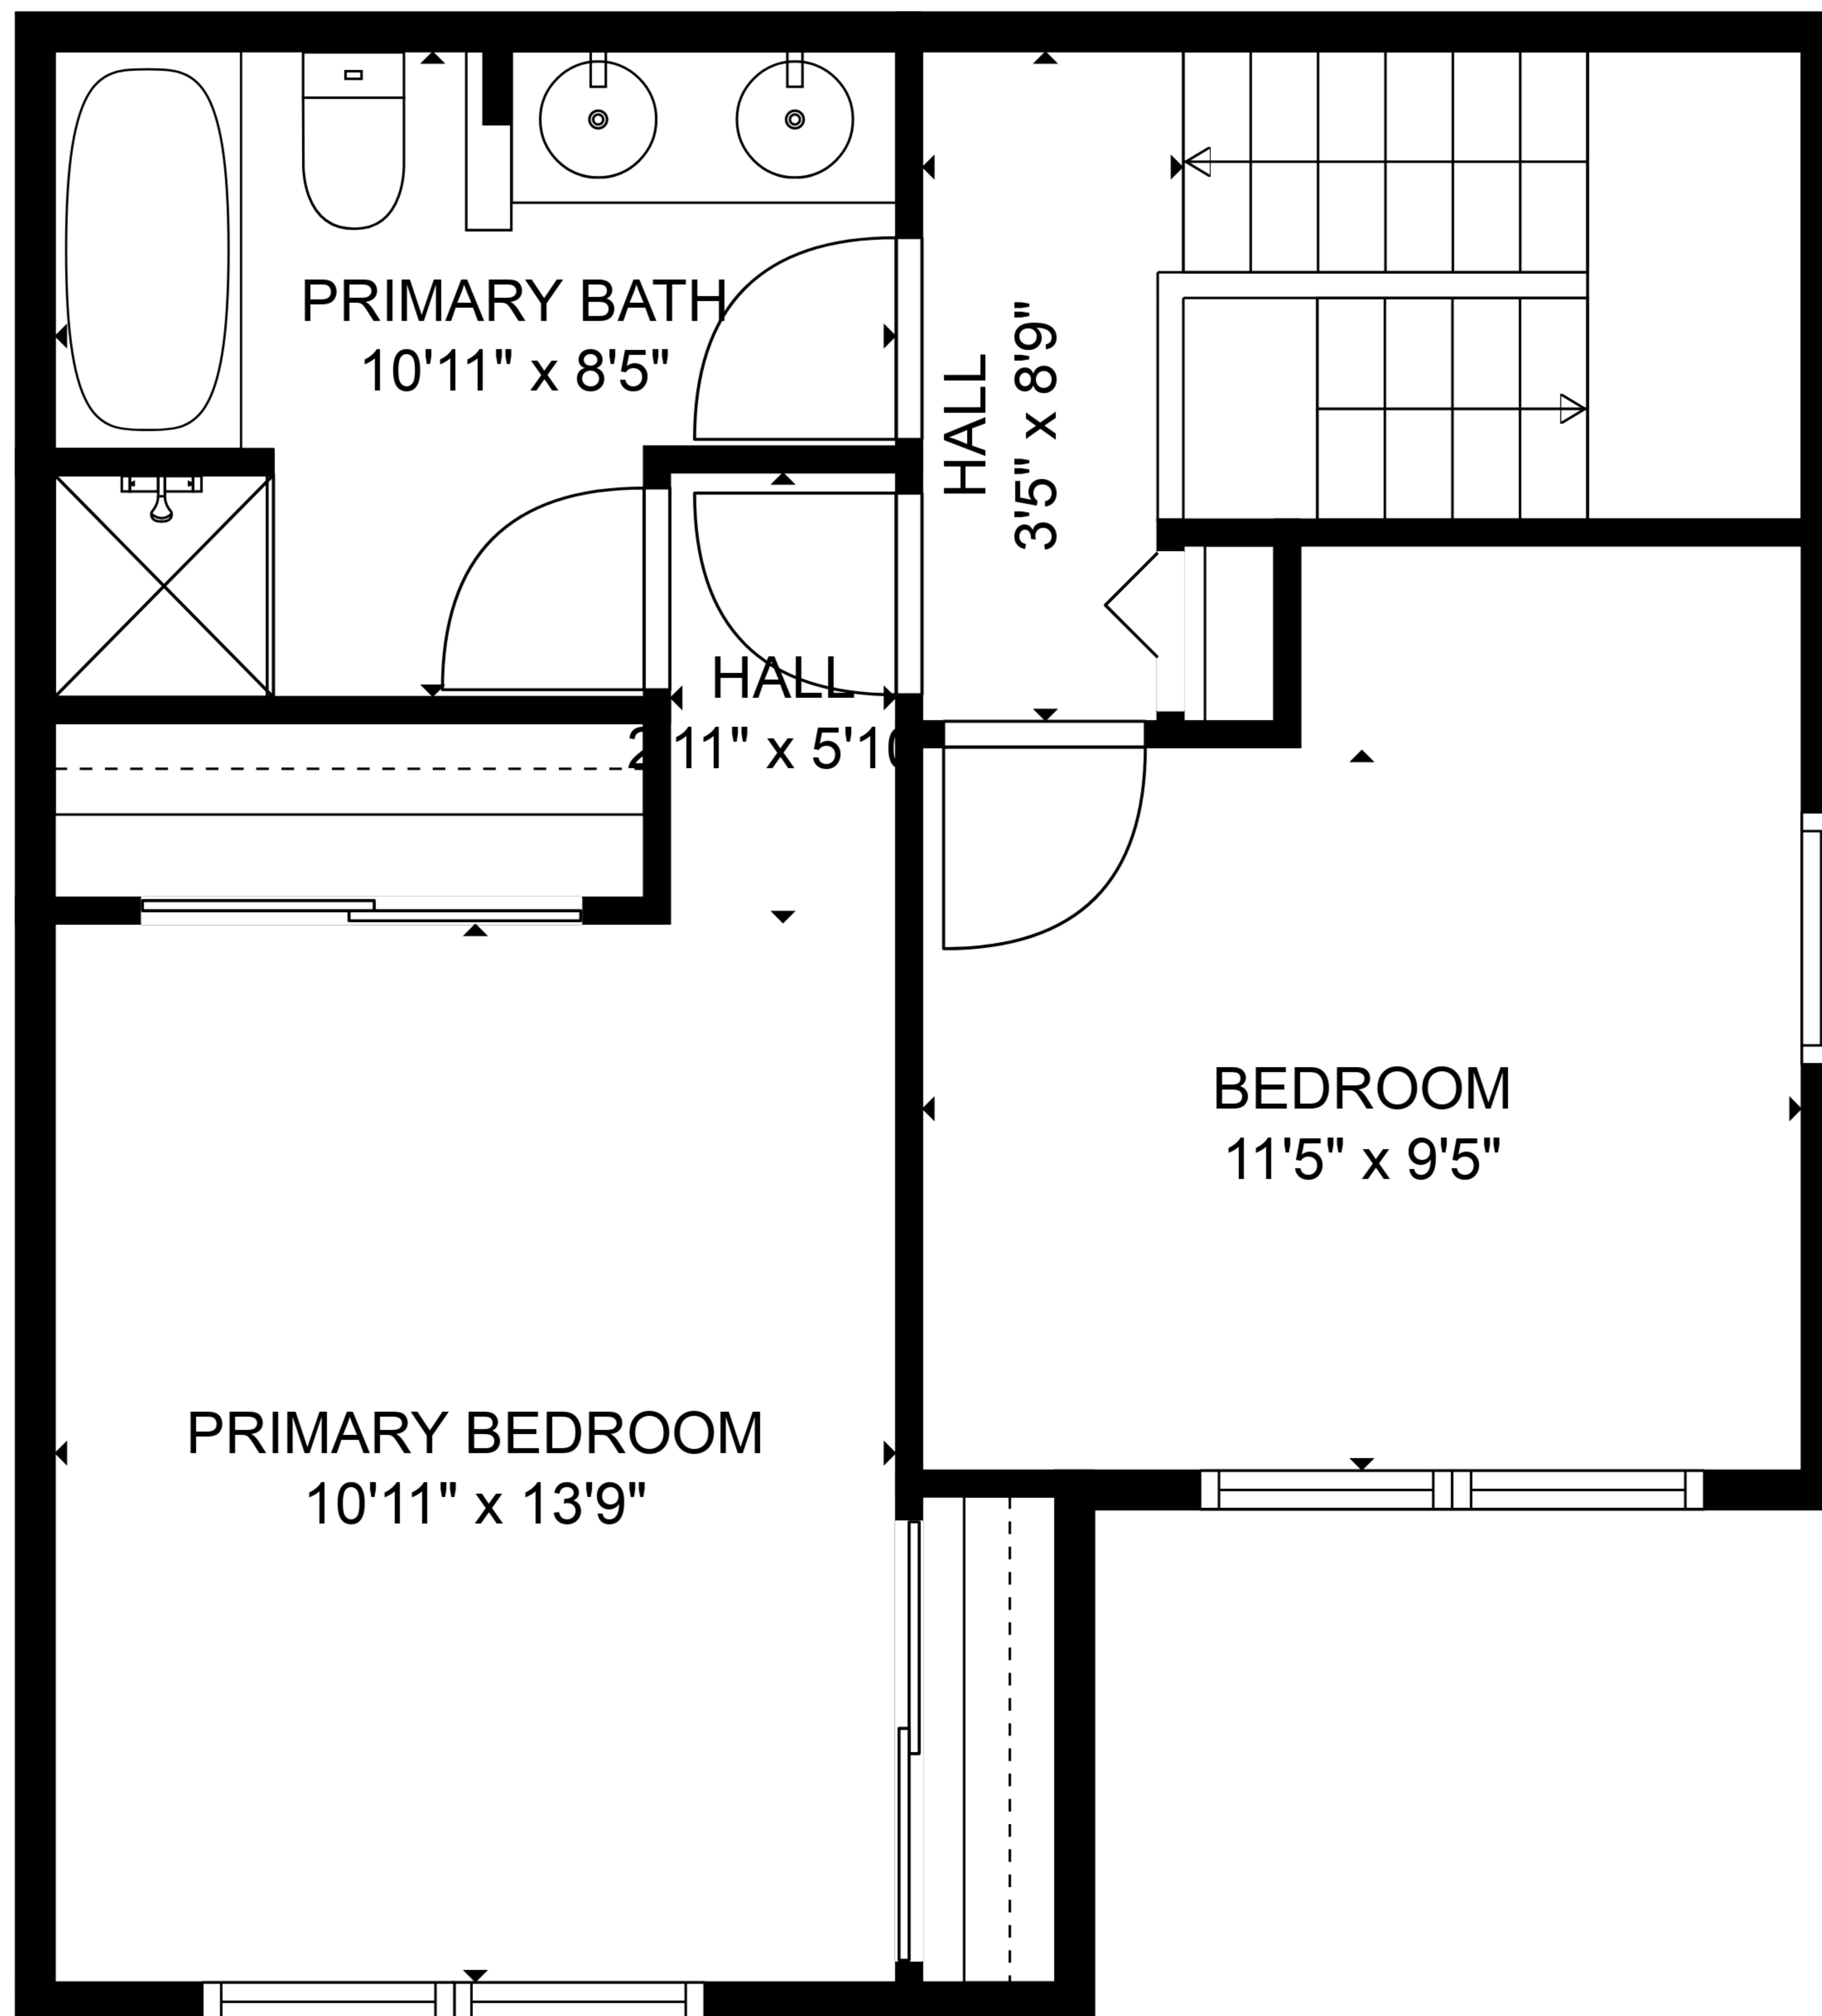

TOTAL: 1088 sq. ft

FLOOR 1: 580 sq. ft, FLOOR 2: 508 sq. ft

SIZES AND DIMENSIONS ARE APPROXIMATE, ACTUAL MAY VARY.

TOTAL: 1088 sq. ft

FLOOR 1: 580 sq. ft, FLOOR 2: 508 sq. ft

SIZES AND DIMENSIONS ARE APPROXIMATE, ACTUAL MAY VARY.

FLOOR 1

FLOOR 2

TOTAL: 1088 sq. ft
 FLOOR 1: 580 sq. ft, FLOOR 2: 508 sq. ft
 SIZES AND DIMENSIONS ARE APPROXIMATE, ACTUAL MAY VARY.