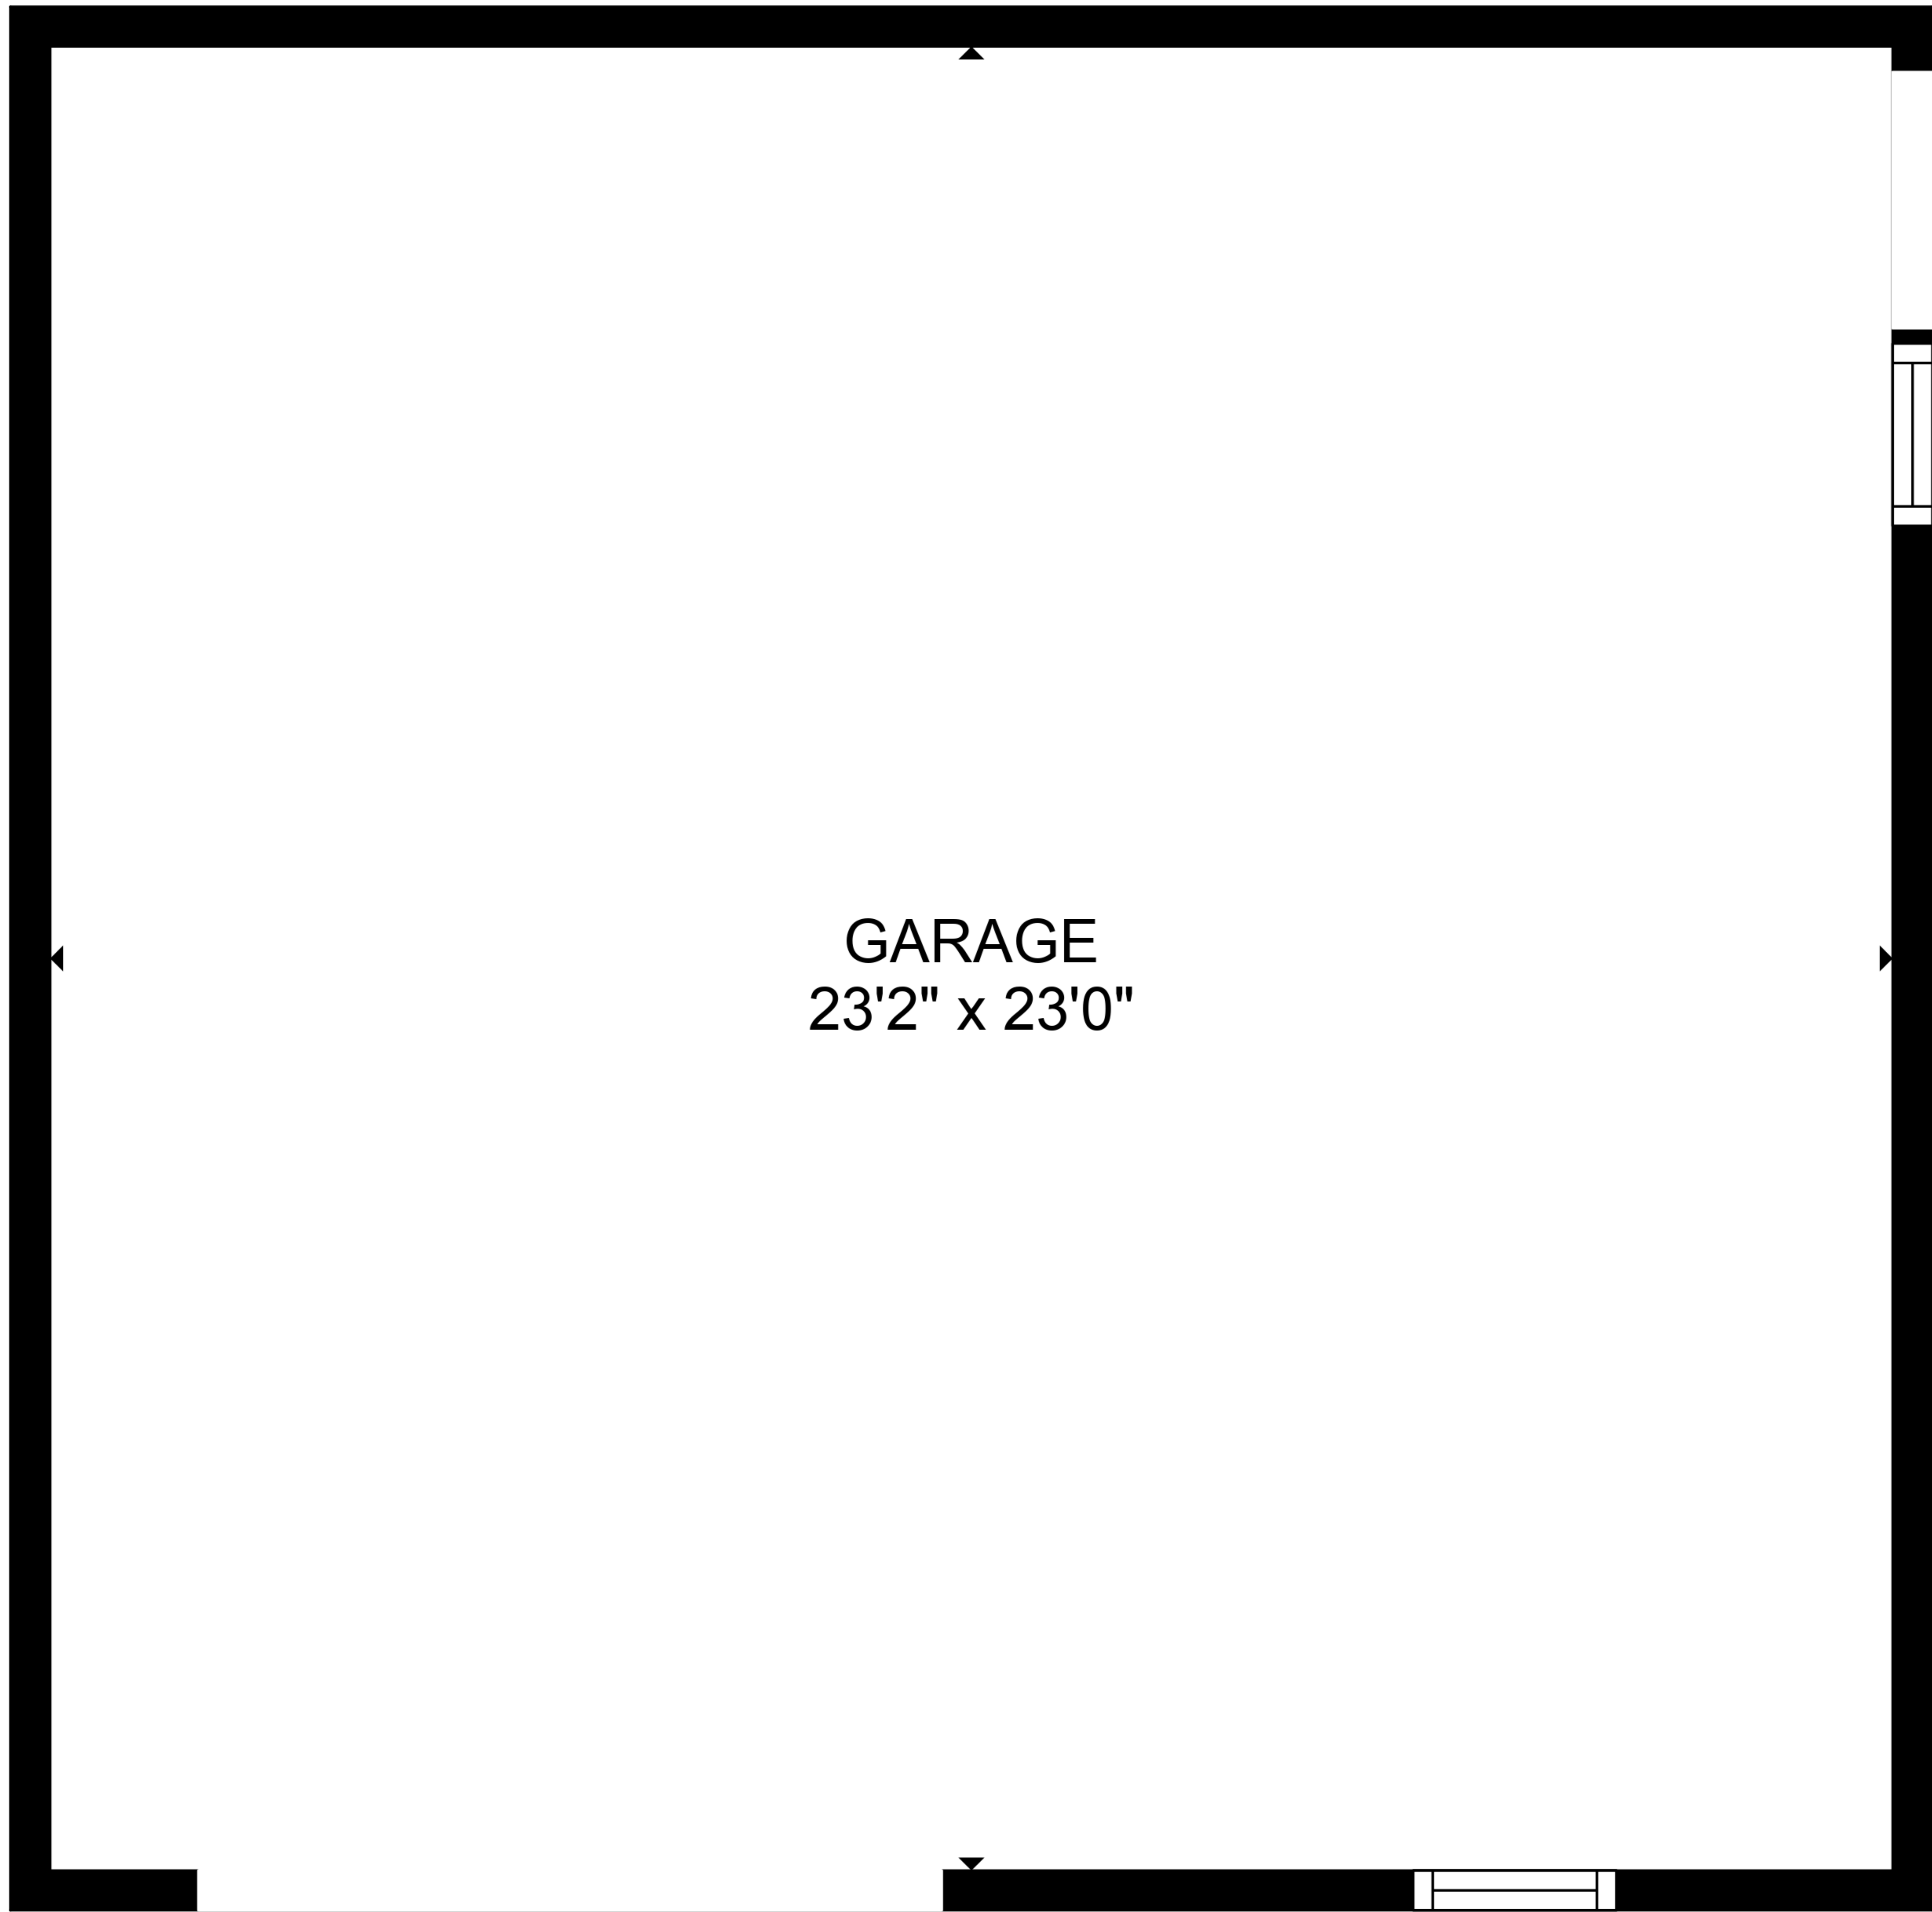

GARAGE
23'2" x 23'0"

TOTAL: 0 sq. ft
FLOOR 1: 0 sq. ft
EXCLUDED AREAS: GARAGE: 533 sq. ft

GARAGE
23'2" x 23'0"

TOTAL: 0 sq. ft
FLOOR 1: 0 sq. ft
EXCLUDED AREAS: GARAGE: 533 sq. ft