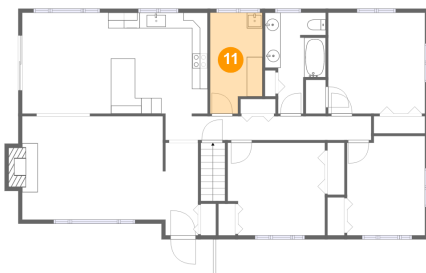

11 Floor 2 - Utility

Dimensions: 6'8" x 12'10"
Area: 79 sq. ft
Counted as living area: Yes

Heated: Yes
Finished: Yes
Enclosed: Yes
Contiguous: Yes
Permitted: Yes
Wet space: No
Addition: No
Conversion: No