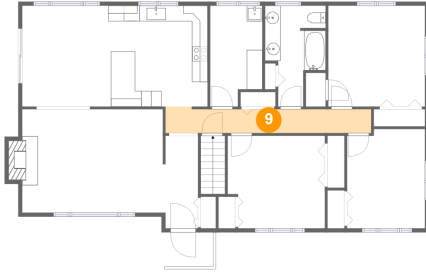

313 Tangelo Dr, Jefferson Hills ,PA,US

9 Floor 2 - Hall

Dimensions: 26'3" x 3'5"
Area: 81 sq. ft
Counted as living area: Yes

Heated: Yes
Finished: Yes
Enclosed: Yes
Contiguous: Yes
Permitted: Yes
Wet space: No
Addition: No
Conversion: No