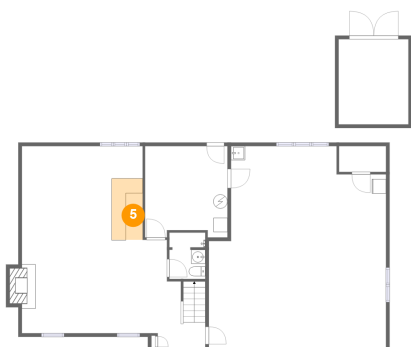

## 5 Floor 1 - Bar

Dimensions: 4'4" x 8'7"  
Area: 38 sq. ft  
Counted as living area: Yes

Heated: Yes  
Finished: Yes  
Enclosed: Yes  
Contiguous: Yes  
Permitted: Yes  
Wet space: No  
Addition: No  
Conversion: No