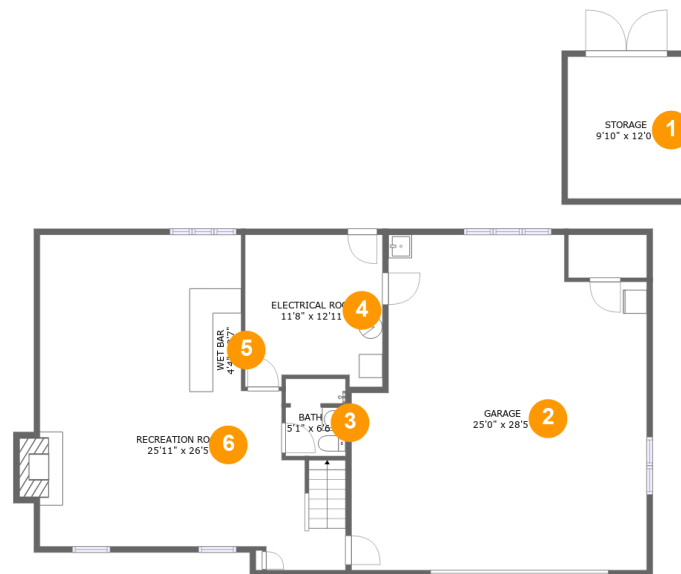

**313 Tangelo Dr, Jefferson Hills ,PA,US****Room dimensions**

Floor 1

Total sqft: 1654 Living area: 600

#		Dimensions	sqft	Counted as living area
1	Storage	9'10" x 12'0"	118 sq. ft	No
2	Garage	25'0" x 28'5"	640 sq. ft	No
3	Bath	5'1" x 6'6"	32 sq. ft	No
4	Room	11'8" x 12'11"	144 sq. ft	No
5	Bar	4'4" x 8'7"	38 sq. ft	Yes
6	Recreation Room	25'11" x 26'5"	518 sq. ft	Yes

**313 Tangelo Dr, Jefferson Hills ,PA,US****Room dimensions**

Floor 2

Total sqft: 2047 Living area: 1502

#		Dimensions	sqft	Counted as living area
7	Outdoor	11'11" x 33'9"	390 sq. ft	No
8	Outdoor	24'10" x 6'4"	145 sq. ft	No
9	Hall	26'3" x 3'5"	81 sq. ft	Yes
10	Kitchen	12'5" x 12'11"	160 sq. ft	Yes
11	Utility	6'8" x 12'10"	79 sq. ft	Yes
12	Entry	4'2" x 11'10"	49 sq. ft	Yes
13	Bedroom	12'5" x 11'10"	141 sq. ft	Yes
14	Bedroom	12'4" x 12'10"	159 sq. ft	Yes
15	Bath	7'9" x 12'10"	75 sq. ft	Yes
16	Bedroom	9'11" x 12'8"	123 sq. ft	Yes
17	Living Room	18'3" x 13'2"	247 sq. ft	Yes