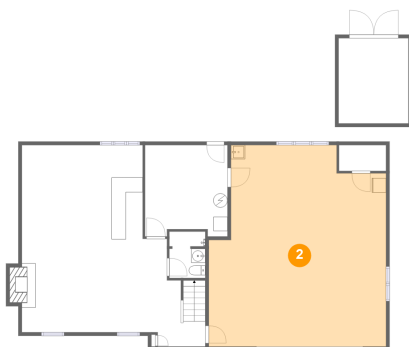

2 Floor 1 - Garage

Dimensions: 25'0" x 28'5"
Area: 640 sq. ft
Counted as living area: No

Heated: No
Finished: No
Enclosed: Yes
Contiguous: Yes
Permitted: Yes
Wet space: No
Addition: No
Conversion: No