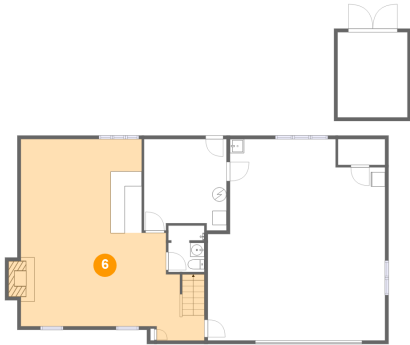

313 Tangelo Dr, Jefferson Hills, PA, US

6 Floor 1 - Recreation Room

Dimensions: 25'11" x 26'5"
Area: 518 sq. ft
Counted as living area: Yes

Heated: Yes
Finished: Yes
Enclosed: Yes
Contiguous: Yes
Permitted: Yes
Wet space: No
Addition: No
Conversion: No