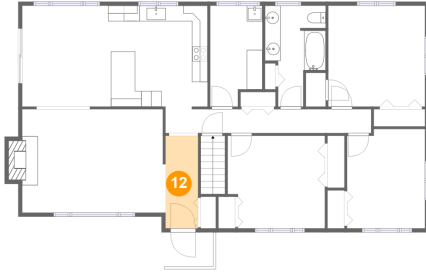

313 Tangelo Dr, Jefferson Hills ,PA,US

12 Floor 2 - Entry

Dimensions: 4'2" x 11'10"
Area: 49 sq. ft
Counted as living area: Yes

Heated: Yes
Finished: Yes
Enclosed: Yes
Contiguous: Yes
Permitted: Yes
Wet space: No
Addition: No
Conversion: No