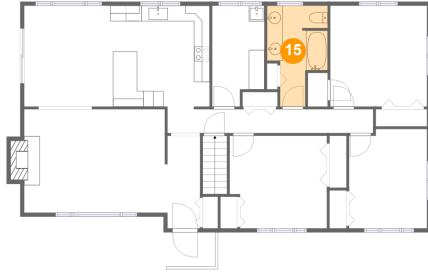

313 Tangelo Dr, Jefferson Hills ,PA,US

15 Floor 2 - Bath

Dimensions: 7'9" x 12'10"
Area: 75 sq. ft
Counted as living area: Yes

Heated: Yes
Finished: Yes
Enclosed: Yes
Contiguous: Yes
Permitted: Yes
Wet space: Yes
Addition: No
Conversion: No