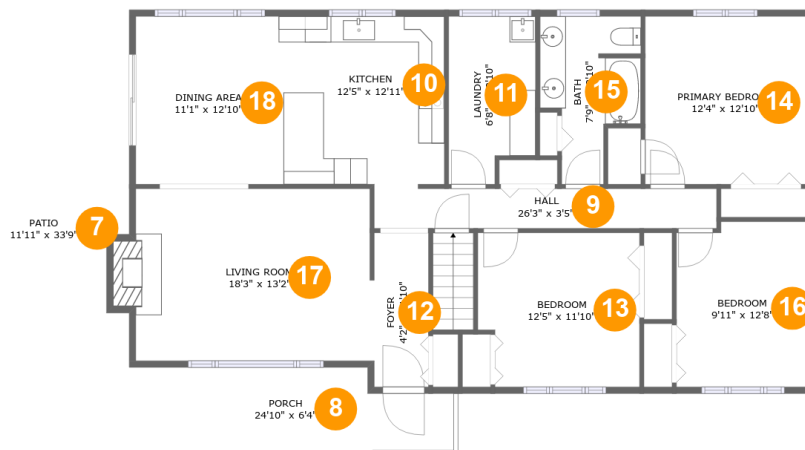

## Property summary

 **1** Garages

 **3** Bedrooms

 **2** Bathrooms

 **0** Half baths

 **2** Floors

 **2,102** Gross living area sqft

 **3,701** Total sqft

**313 Tangelo Dr, Jefferson Hills ,PA,US****Room dimensions**

Floor 1

Total sqft: 1654 Living area: 600

#		Dimensions	sqft	Counted as living area
1	Storage	9'10" x 12'0"	118 sq. ft	No
2	Garage	25'0" x 28'5"	640 sq. ft	No
3	Bath	5'1" x 6'6"	32 sq. ft	No
4	Room	11'8" x 12'11"	144 sq. ft	No
5	Bar	4'4" x 8'7"	38 sq. ft	Yes
6	Recreation Room	25'11" x 26'5"	518 sq. ft	Yes

**313 Tangelo Dr, Jefferson Hills ,PA,US****Room dimensions**

Floor 2

Total sqft: 2047 Living area: 1502

#		Dimensions	sqft	Counted as living area
7	Outdoor	11'11" x 33'9"	390 sq. ft	No
8	Outdoor	24'10" x 6'4"	145 sq. ft	No
9	Hall	26'3" x 3'5"	81 sq. ft	Yes
10	Kitchen	12'5" x 12'11"	160 sq. ft	Yes
11	Utility	6'8" x 12'10"	79 sq. ft	Yes
12	Entry	4'2" x 11'10"	49 sq. ft	Yes
13	Bedroom	12'5" x 11'10"	141 sq. ft	Yes
14	Bedroom	12'4" x 12'10"	159 sq. ft	Yes
15	Bath	7'9" x 12'10"	75 sq. ft	Yes
16	Bedroom	9'11" x 12'8"	123 sq. ft	Yes
17	Living Room	18'3" x 13'2"	247 sq. ft	Yes

## 18 Floor 2 - Dining Room

**Dimensions:** 11'1" x 12'10"  
**Area:** 144 sq. ft  
**Counted as living area:** Yes

**Heated:** Yes  
**Finished:** Yes  
**Enclosed:** Yes  
**Contiguous:** Yes  
**Permitted:** Yes  
**Wet space:** No  
**Addition:** No  
**Conversion:** No