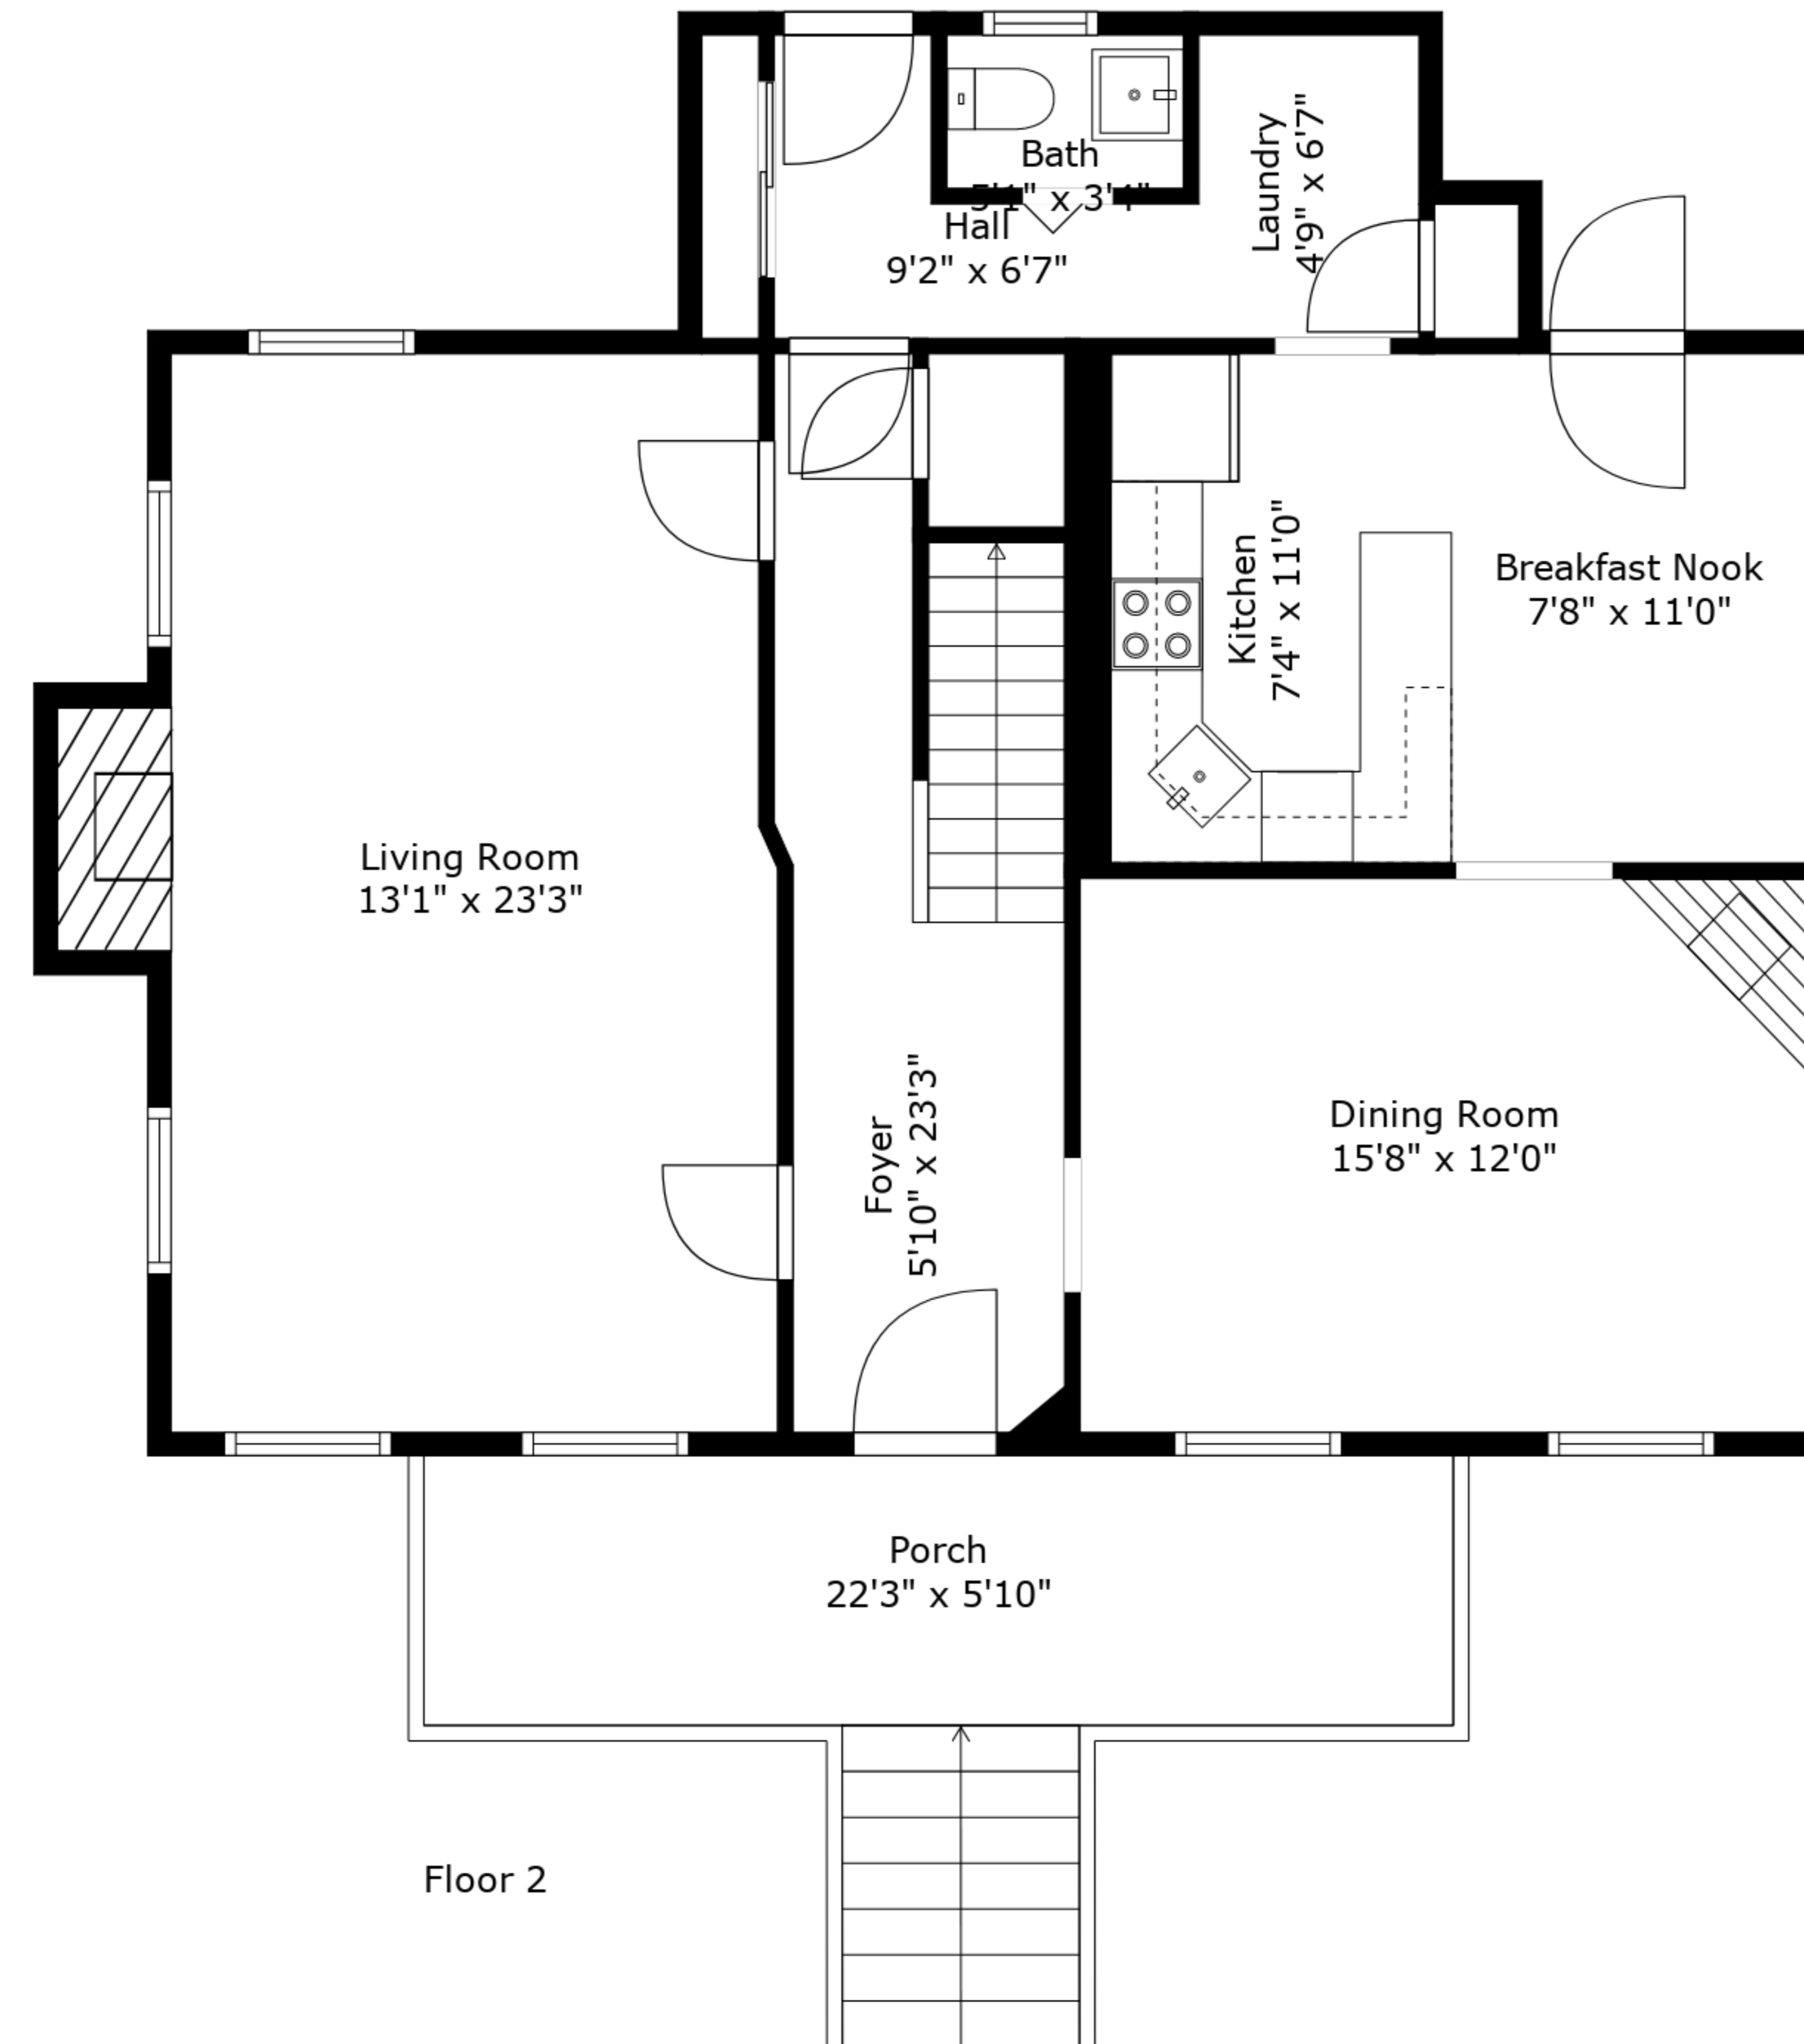

TOTAL: 2526 sq. ft
 BELOW GROUND: 762 sq. ft, FLOOR 2: 940 sq. ft, FLOOR 3: 824 sq. ft
 EXCLUDED AREAS: UTILITY: 56 sq. ft, PATIO: 115 sq. ft, PORCH: 130 sq. ft,
 FIREPLACE: 15 sq. ft

Measurements Are Approximate - Deemed Highly Reliable But Not Guaranteed