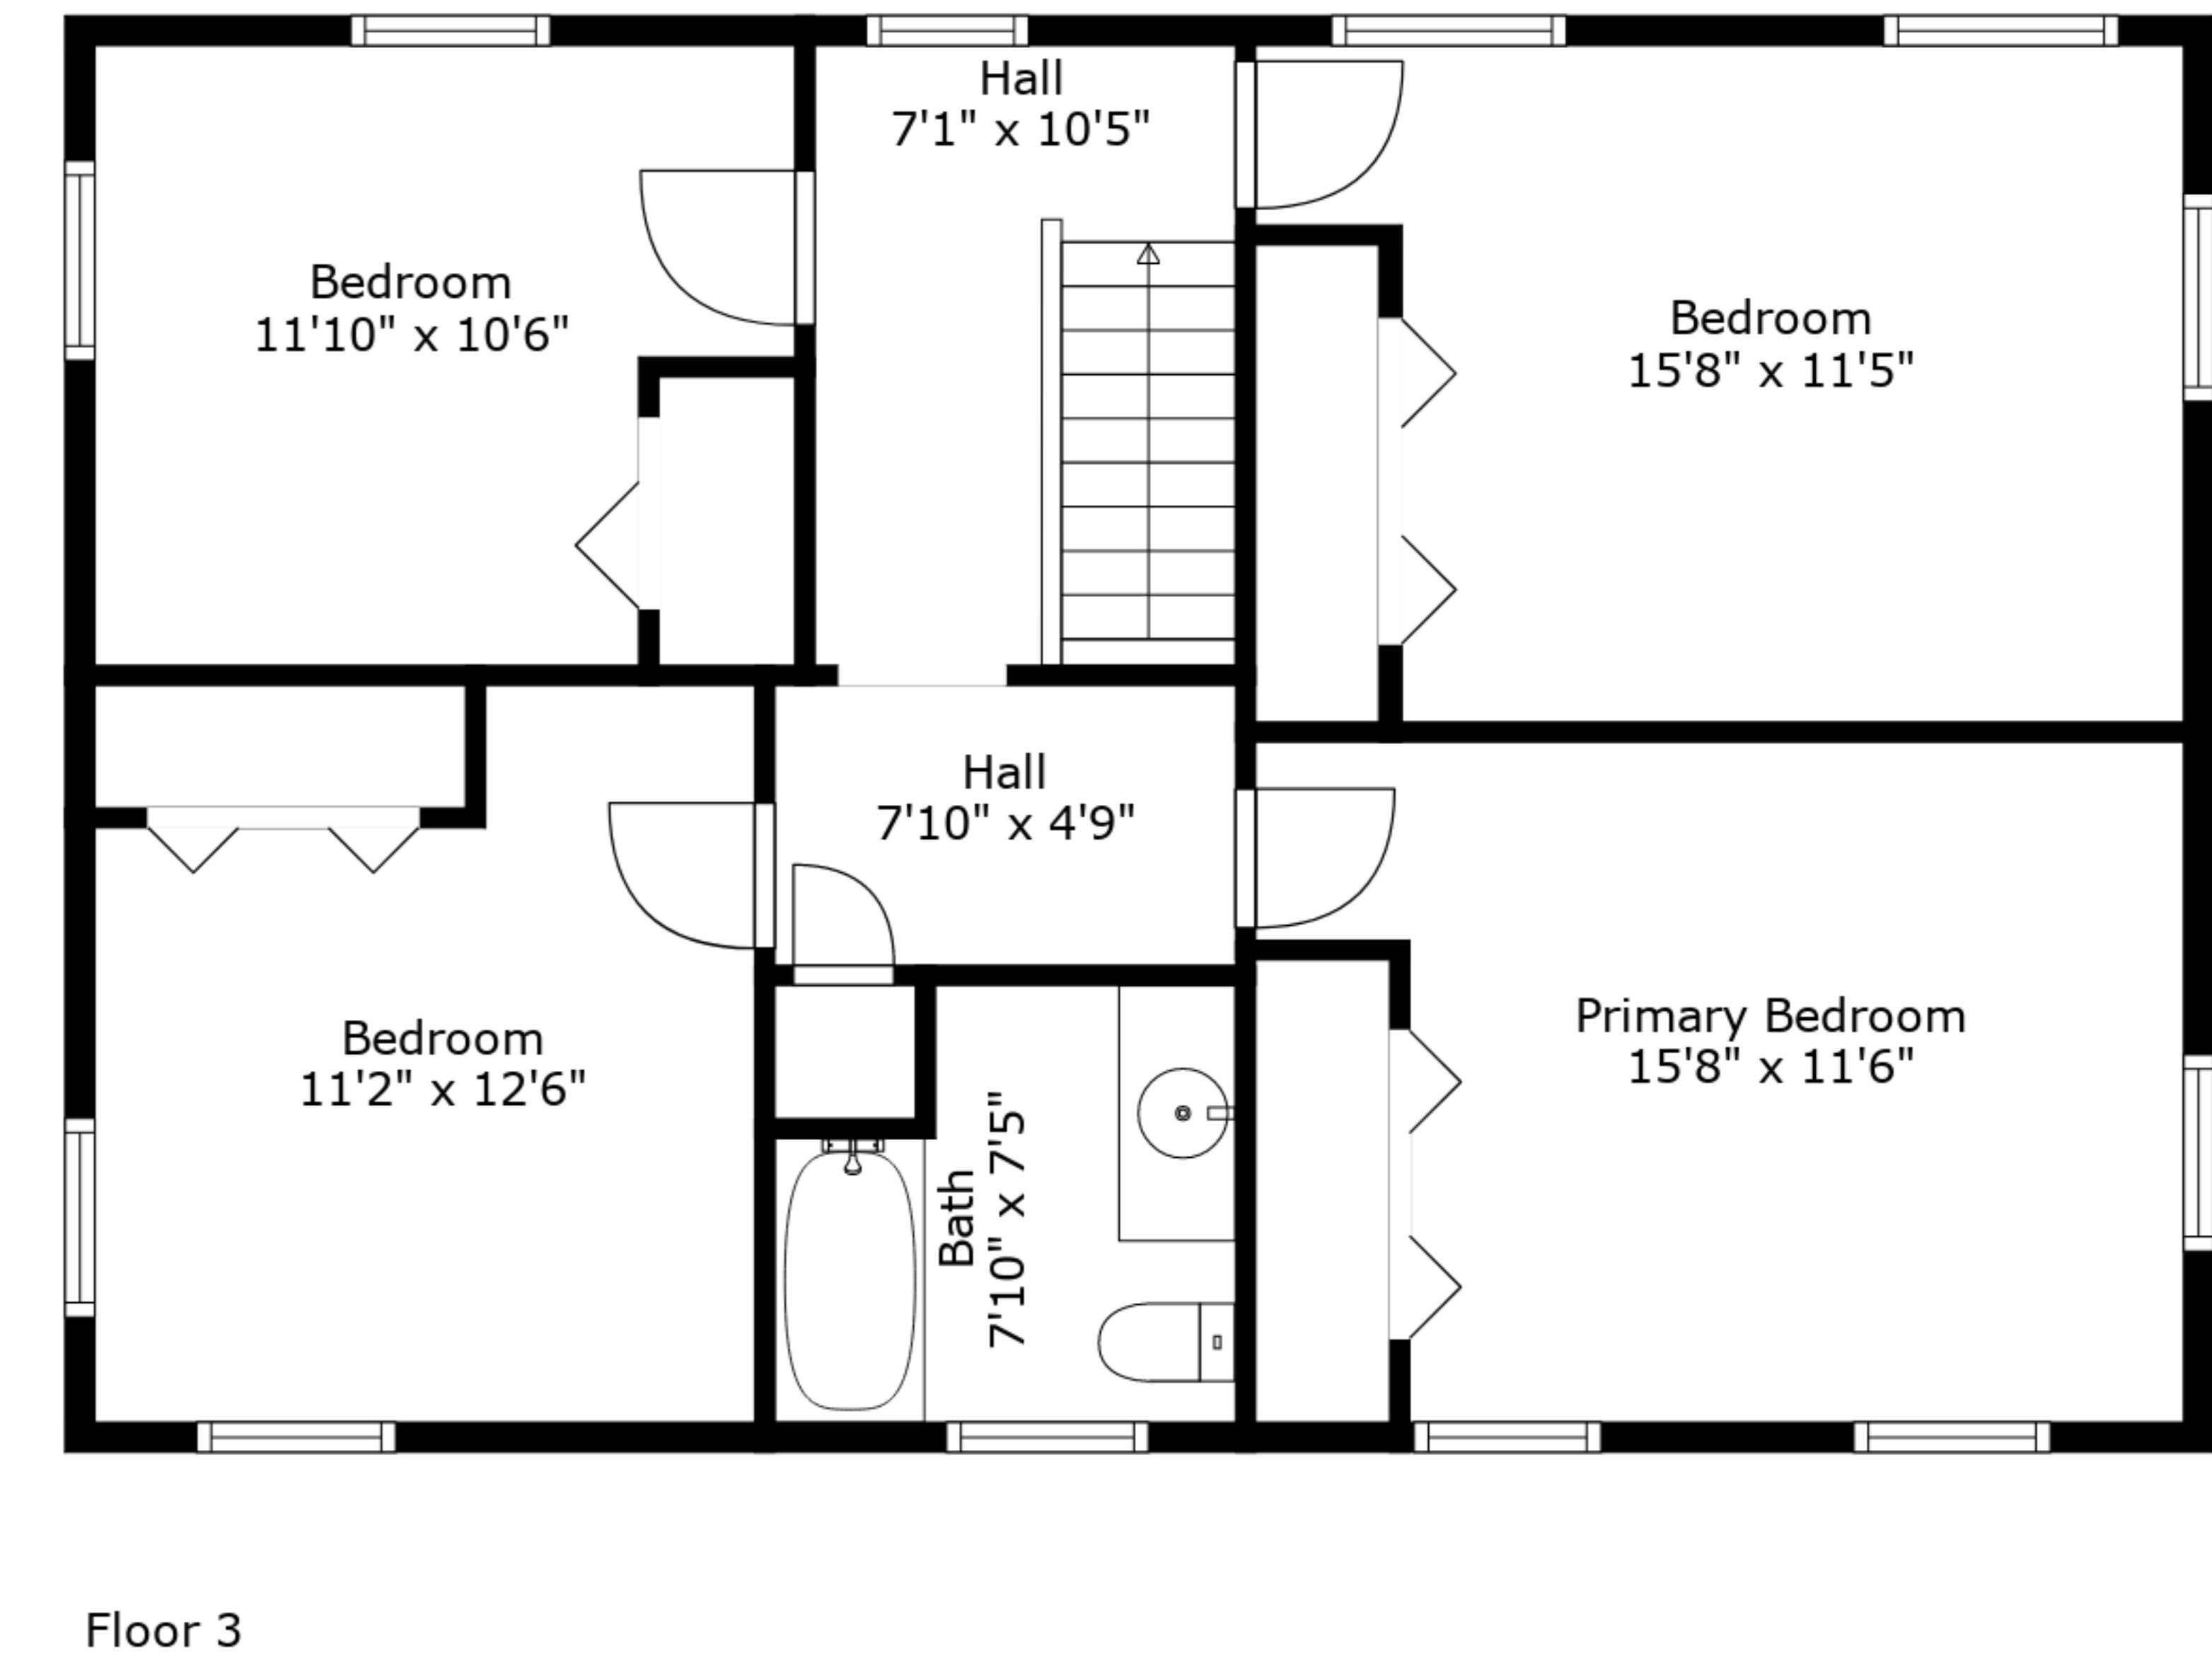

TOTAL: 2526 sq. ft
 BELOW GROUND: 762 sq. ft, FLOOR 2: 940 sq. ft, FLOOR 3: 824 sq. ft
 EXCLUDED AREAS: UTILITY: 56 sq. ft, PATIO: 115 sq. ft, PORCH: 130 sq. ft,
 FIREPLACE: 15 sq. ft

Measurements Are Approximate - Deemed Highly Reliable But Not Guaranteed