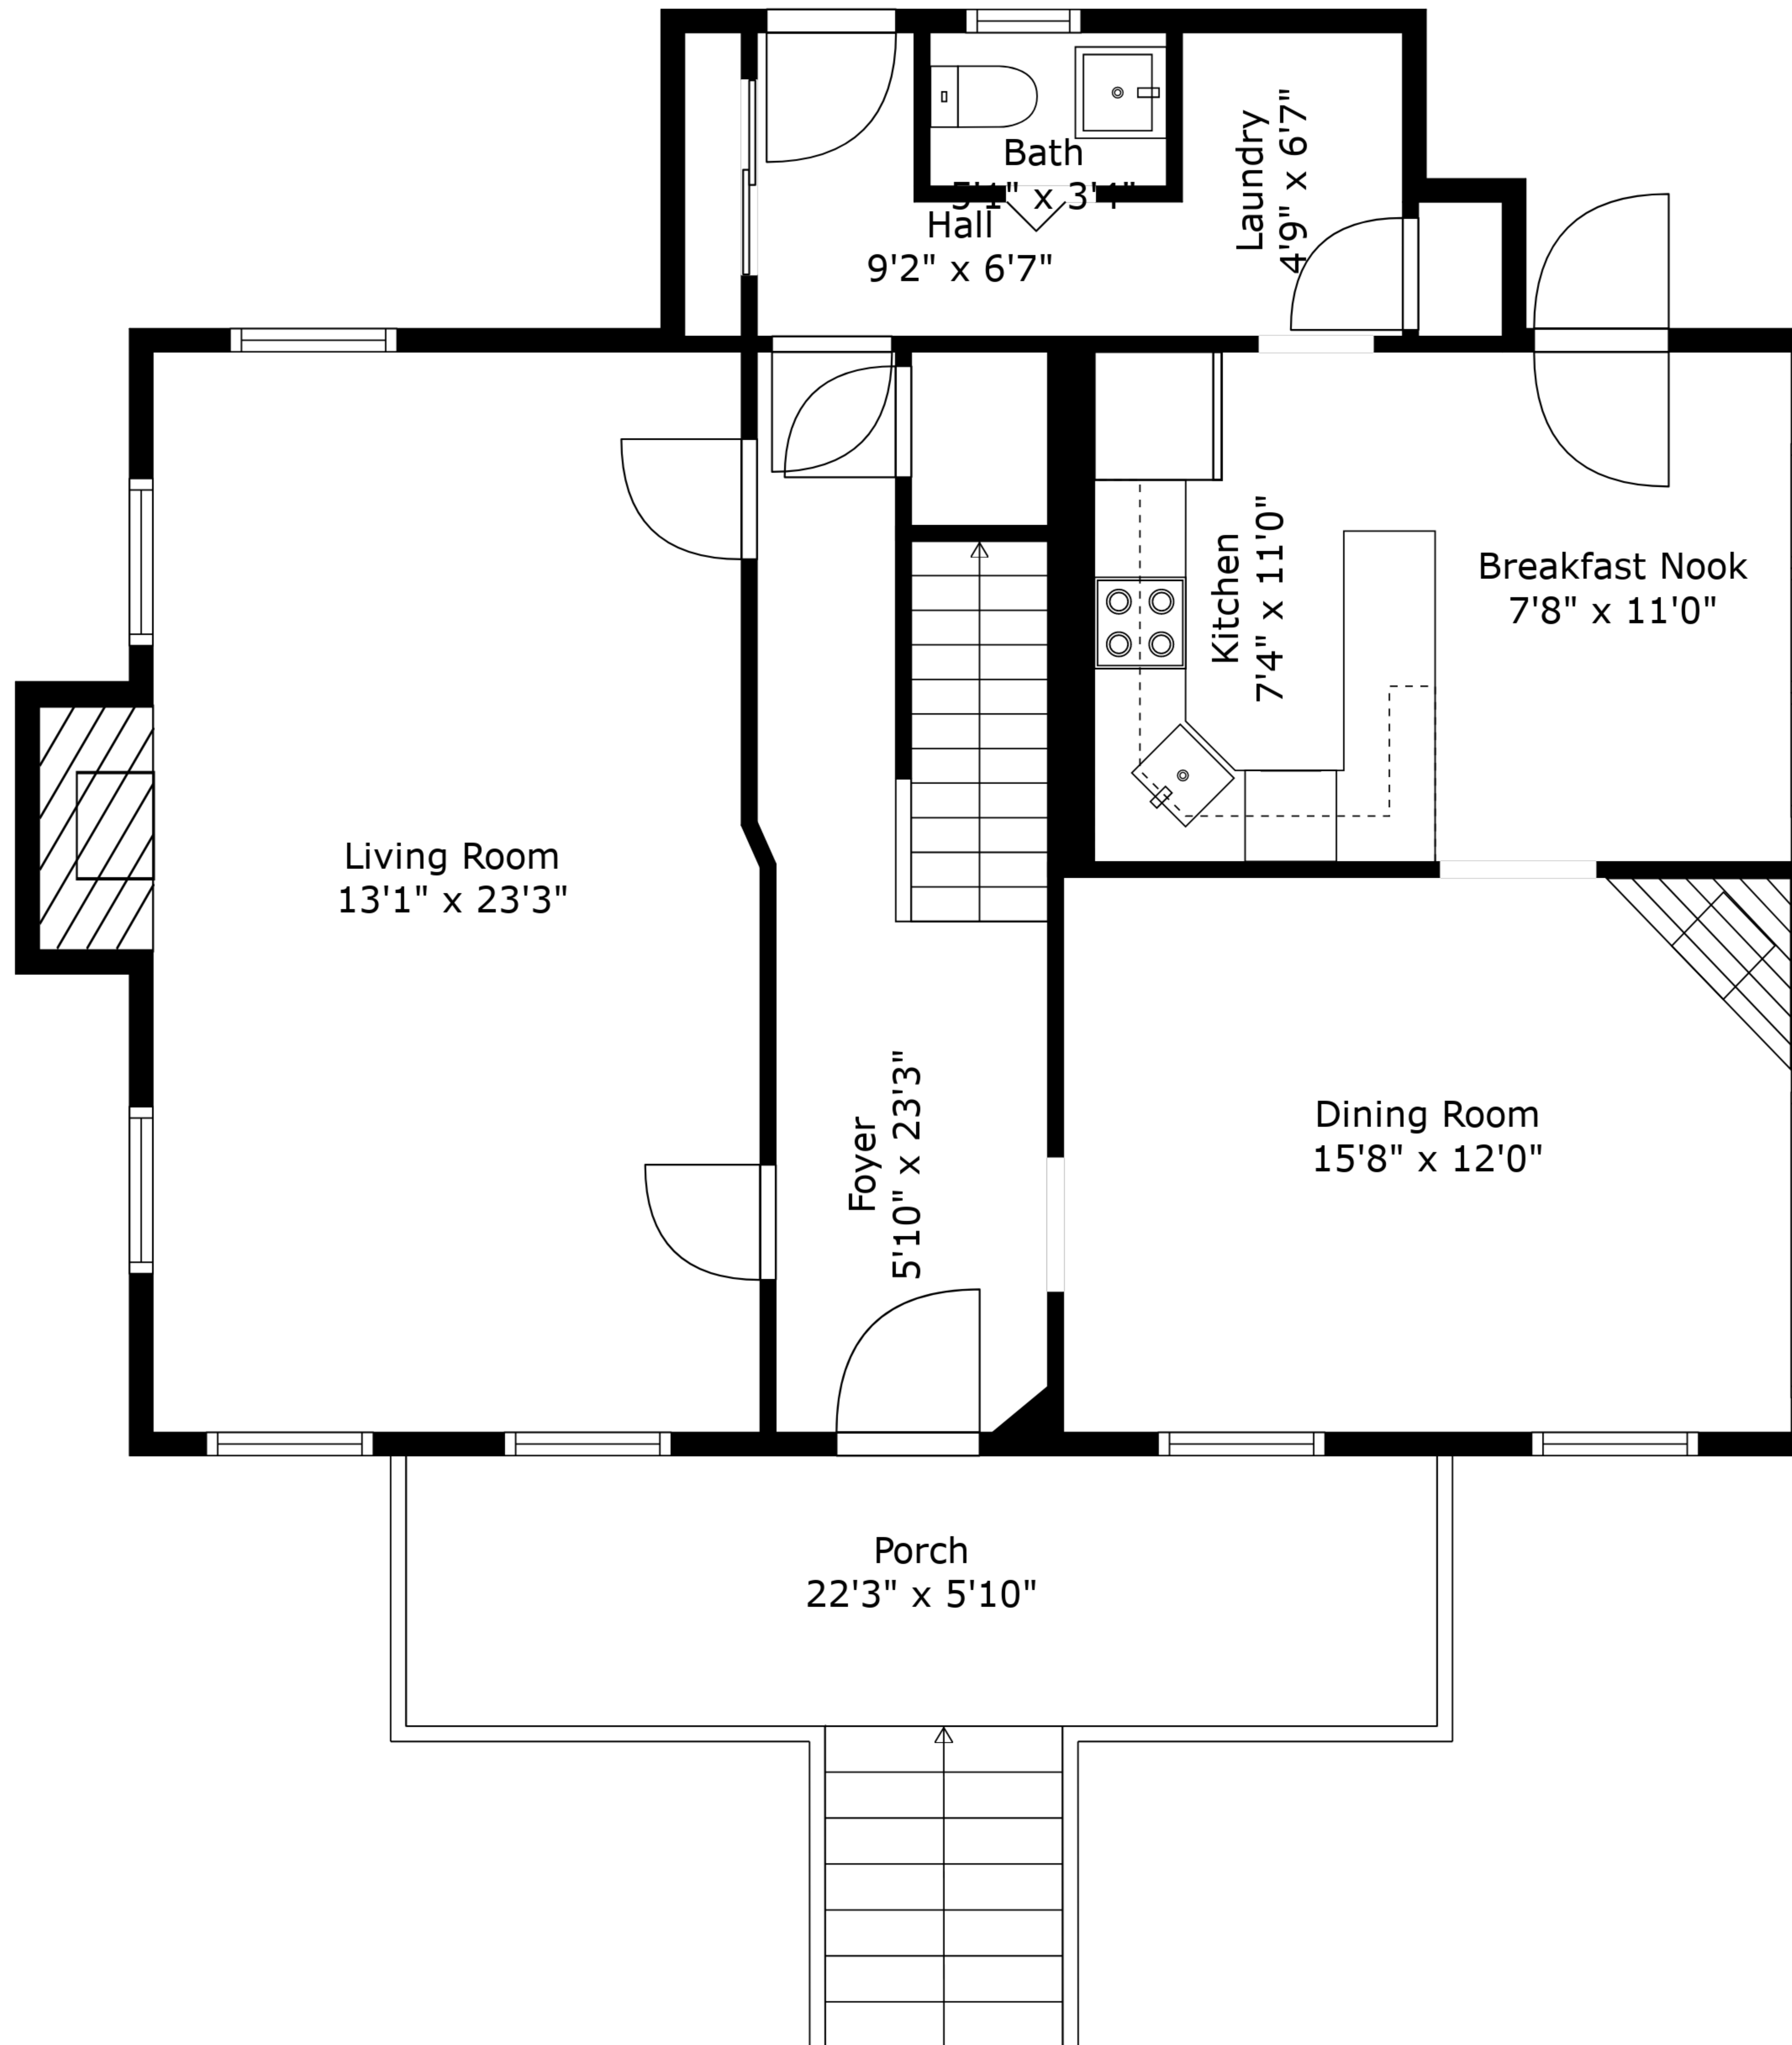

TOTAL: 2526 sq. ft
 BELOW GROUND: 762 sq. ft, FLOOR 2: 940 sq. ft, FLOOR 3: 824 sq. ft
 EXCLUDED AREAS: UTILITY: 56 sq. ft, PATIO: 115 sq. ft, PORCH: 130 sq. ft,
 FIREPLACE: 15 sq. ft

Measurements Are Approximate - Deemed Highly Reliable But Not Guaranteed