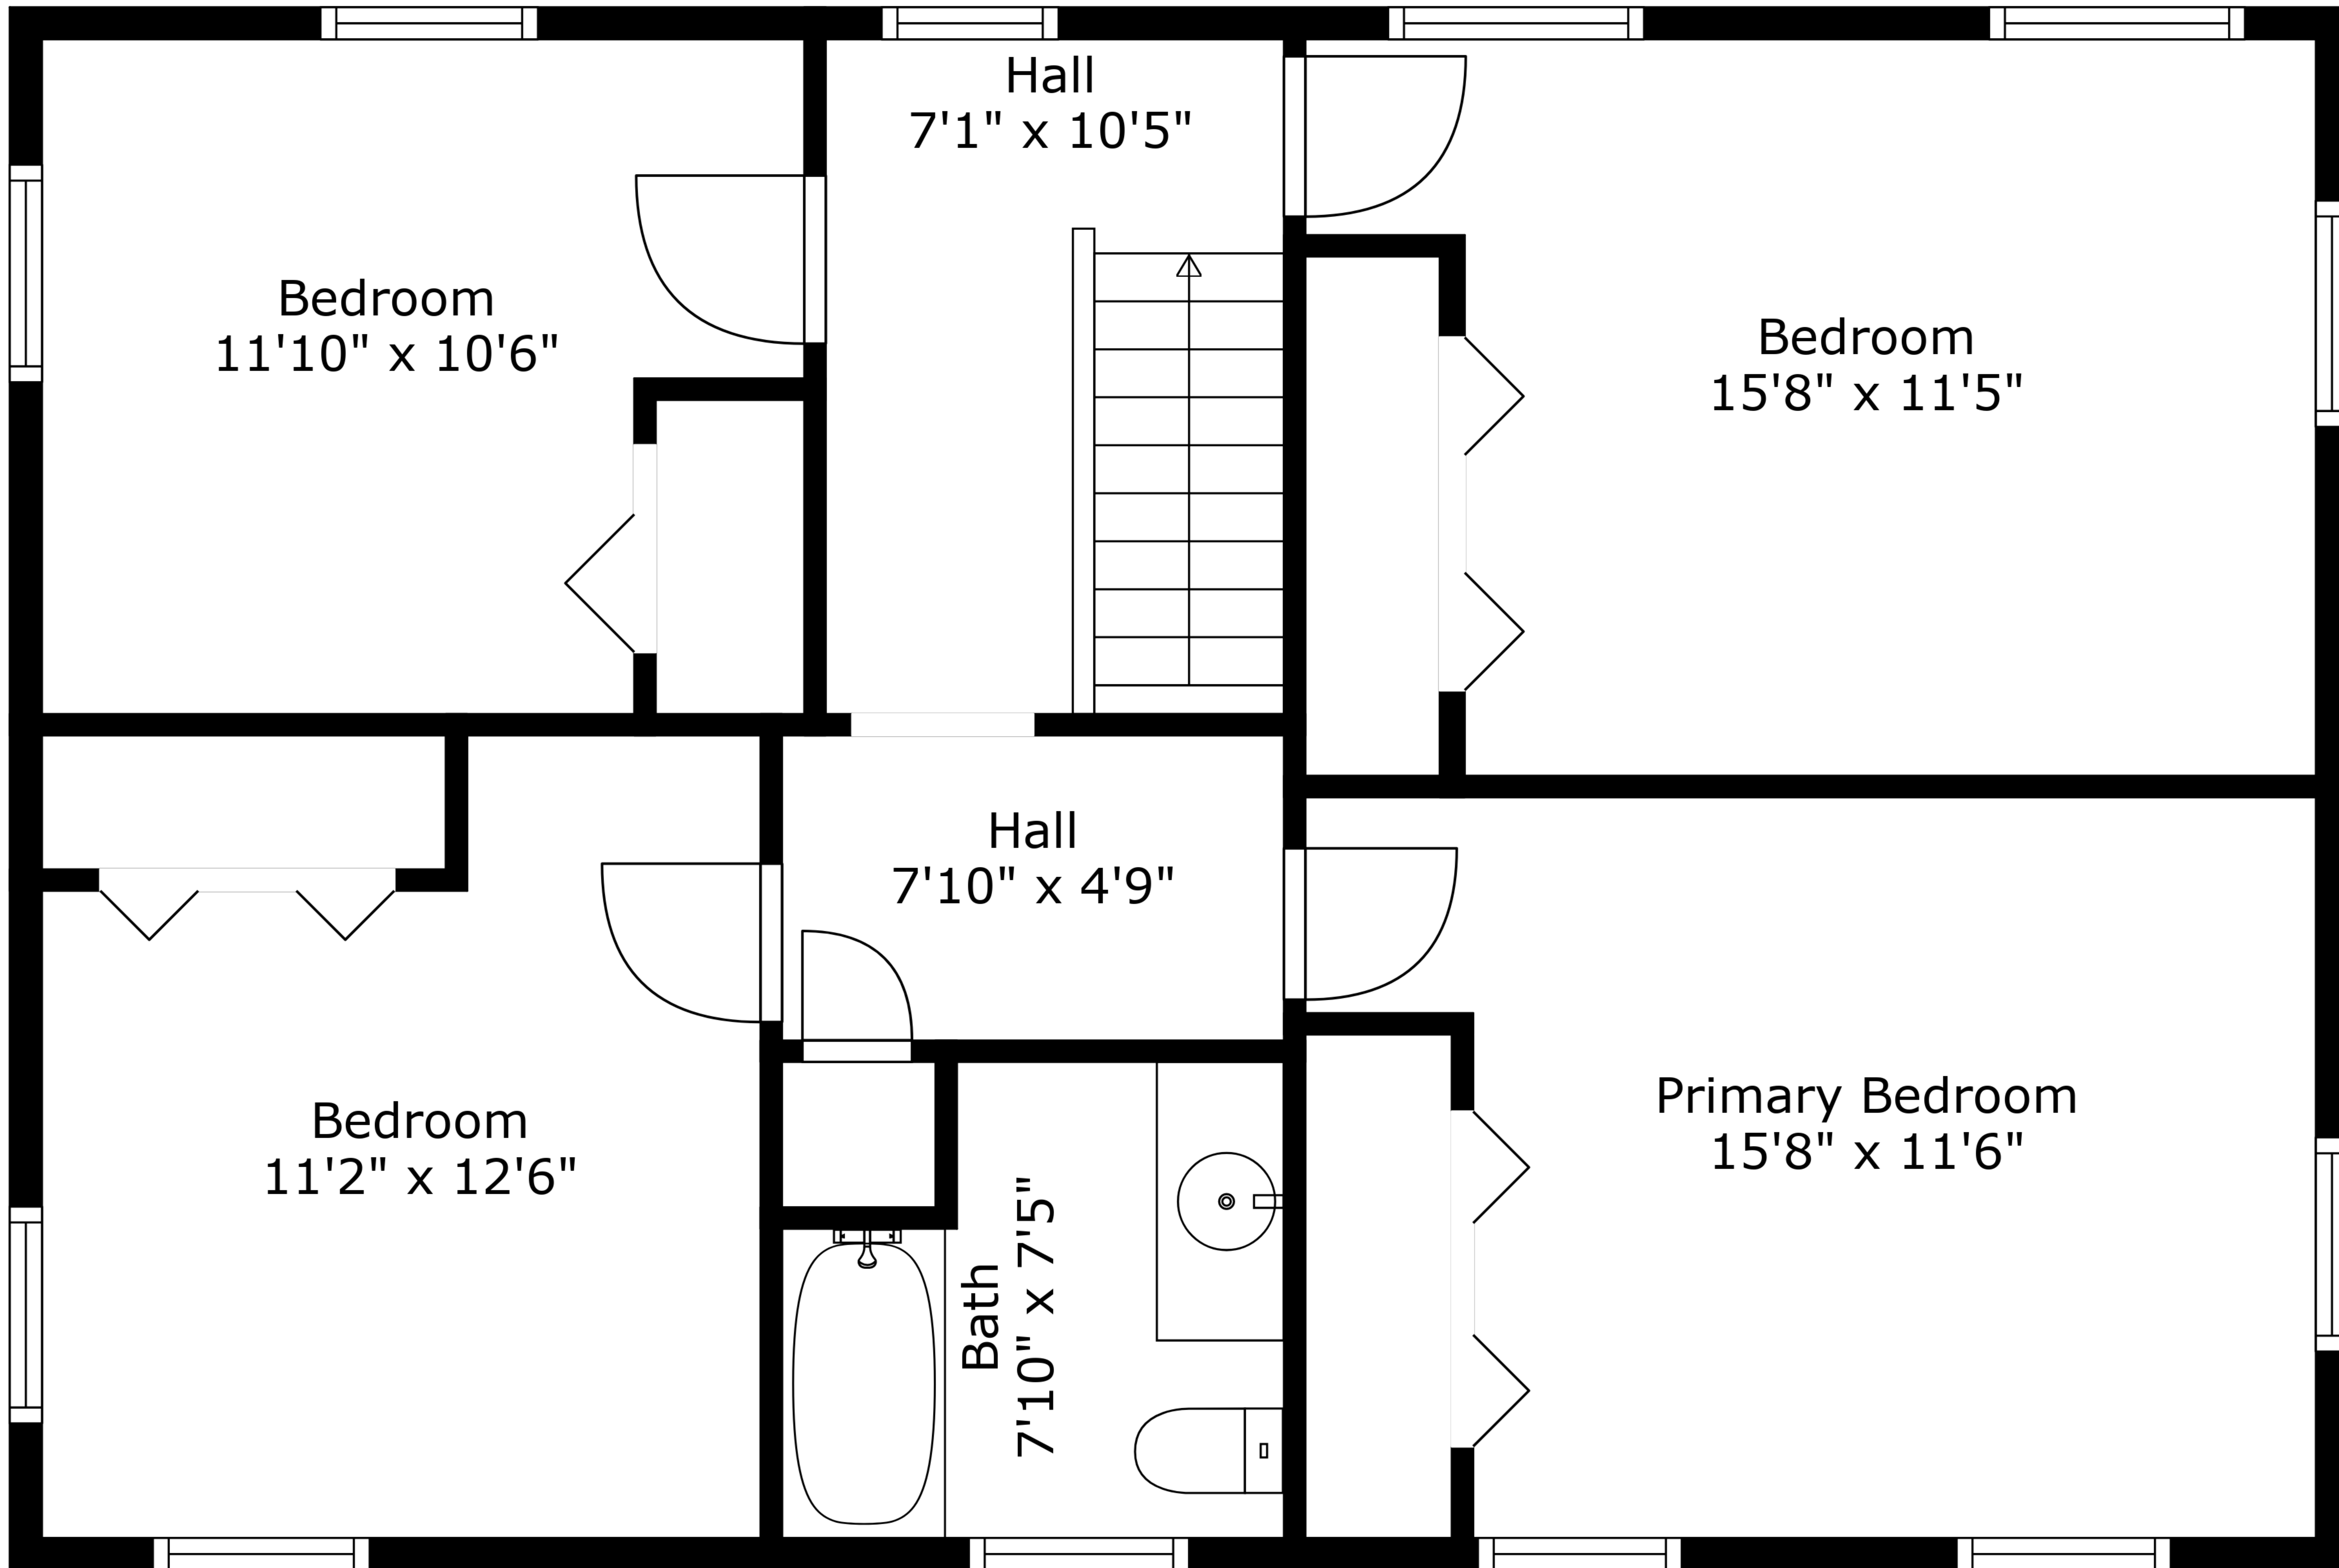

TOTAL: 2526 sq. ft
 BELOW GROUND: 762 sq. ft, FLOOR 2: 940 sq. ft, FLOOR 3: 824 sq. ft
 EXCLUDED AREAS: UTILITY: 56 sq. ft, PATIO: 115 sq. ft, PORCH: 130 sq. ft,
 FIREPLACE: 15 sq. ft

Measurements Are Approximate - Deemed Highly Reliable But Not Guaranteed