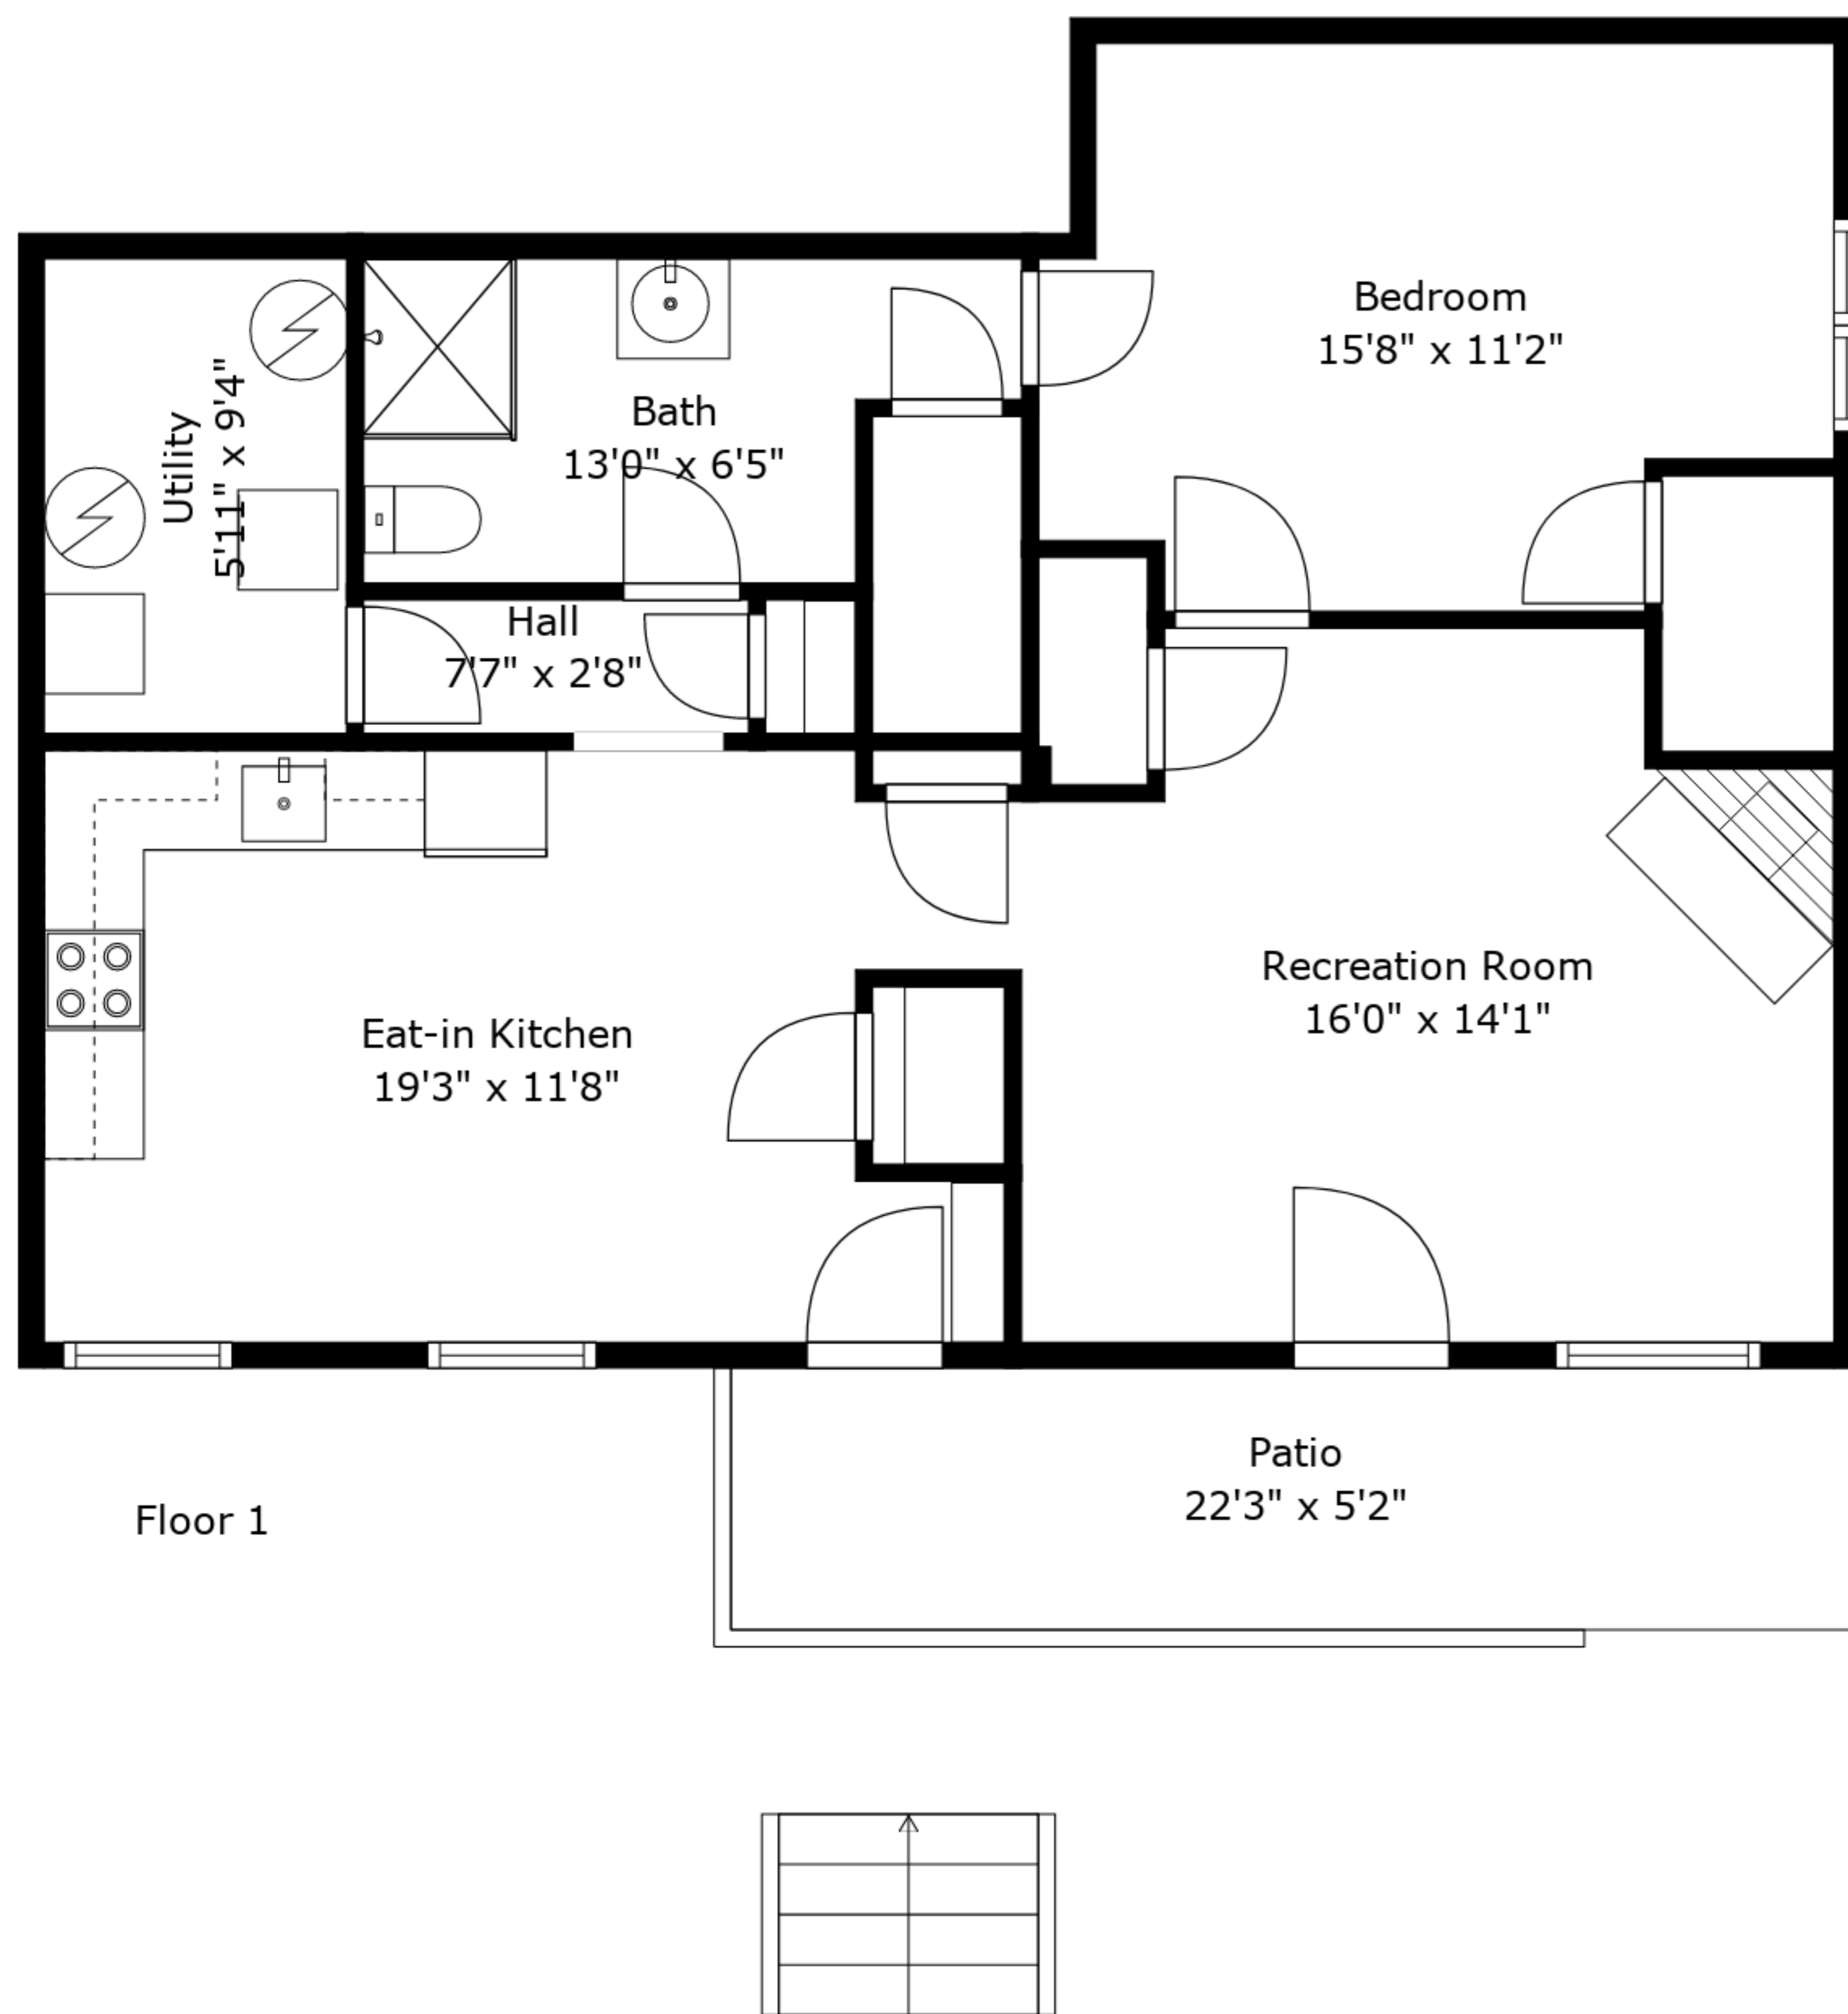

TOTAL: 2526 sq. ft
 BELOW GROUND: 762 sq. ft, FLOOR 2: 940 sq. ft, FLOOR 3: 824 sq. ft
 EXCLUDED AREAS: UTILITY: 56 sq. ft, PATIO: 115 sq. ft, PORCH: 130 sq. ft,
 FIREPLACE: 15 sq. ft

Measurements Are Approximate - Deemed Highly Reliable But Not Guaranteed