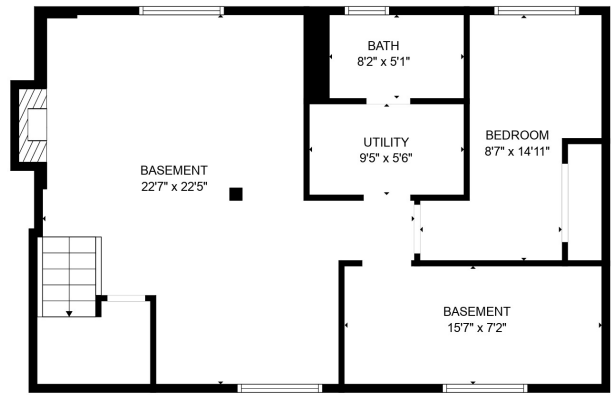

FLOOR 2

FLOOR 1

Total scanned area: 2474 sq. ft

SIZES AND DIMENSIONS ARE APPROXIMATE, ACTUAL MAY VARY.

Total scanned area: 2474 sq. ft

SIZES AND DIMENSIONS ARE APPROXIMATE, ACTUAL MAY VARY.

Total scanned area: 2474 sq. ft

SIZES AND DIMENSIONS ARE APPROXIMATE, ACTUAL MAY VARY.