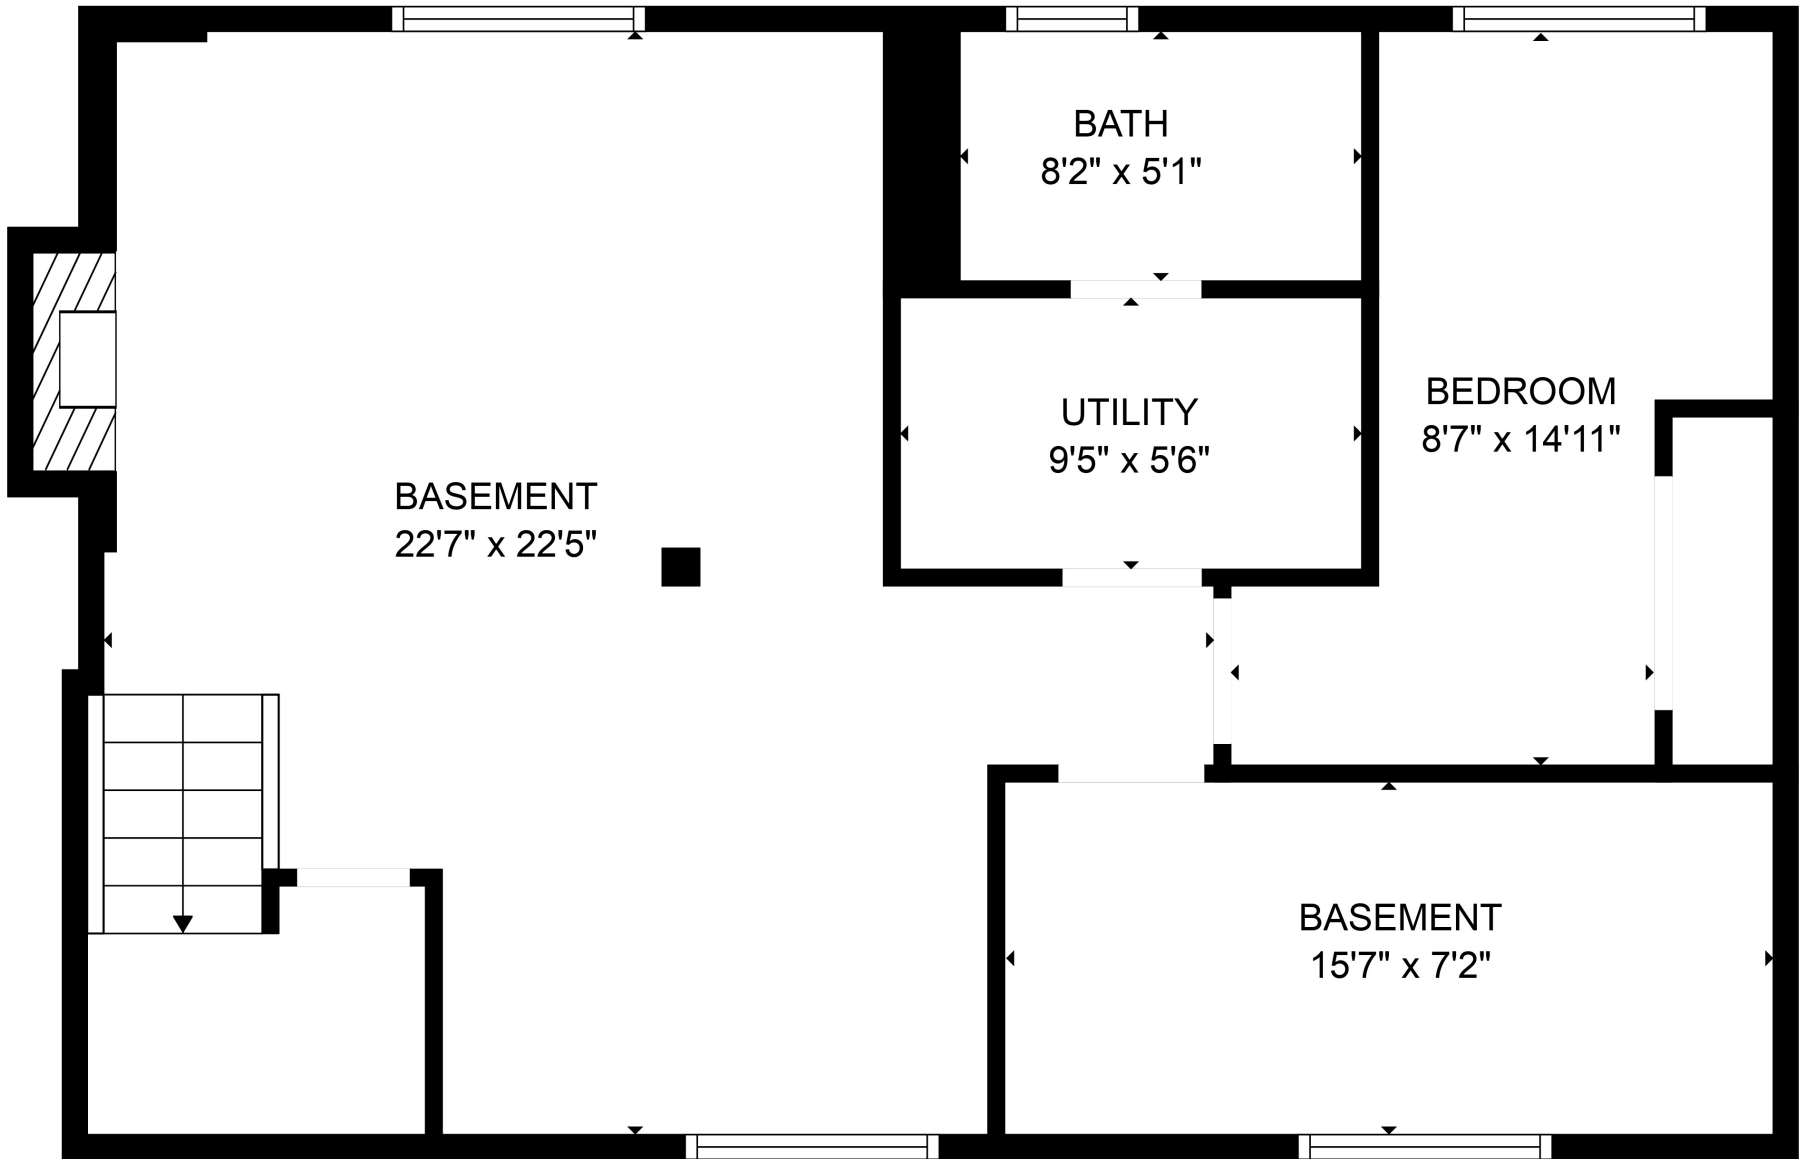

FLOOR 2

FLOOR 1

Total scanned area: 2474 sq. ft

SIZES AND DIMENSIONS ARE APPROXIMATE, ACTUAL MAY VARY.

Total scanned area: 2474 sq. ft

SIZES AND DIMENSIONS ARE APPROXIMATE, ACTUAL MAY VARY.

Total scanned area: 2474 sq. ft

SIZES AND DIMENSIONS ARE APPROXIMATE, ACTUAL MAY VARY.