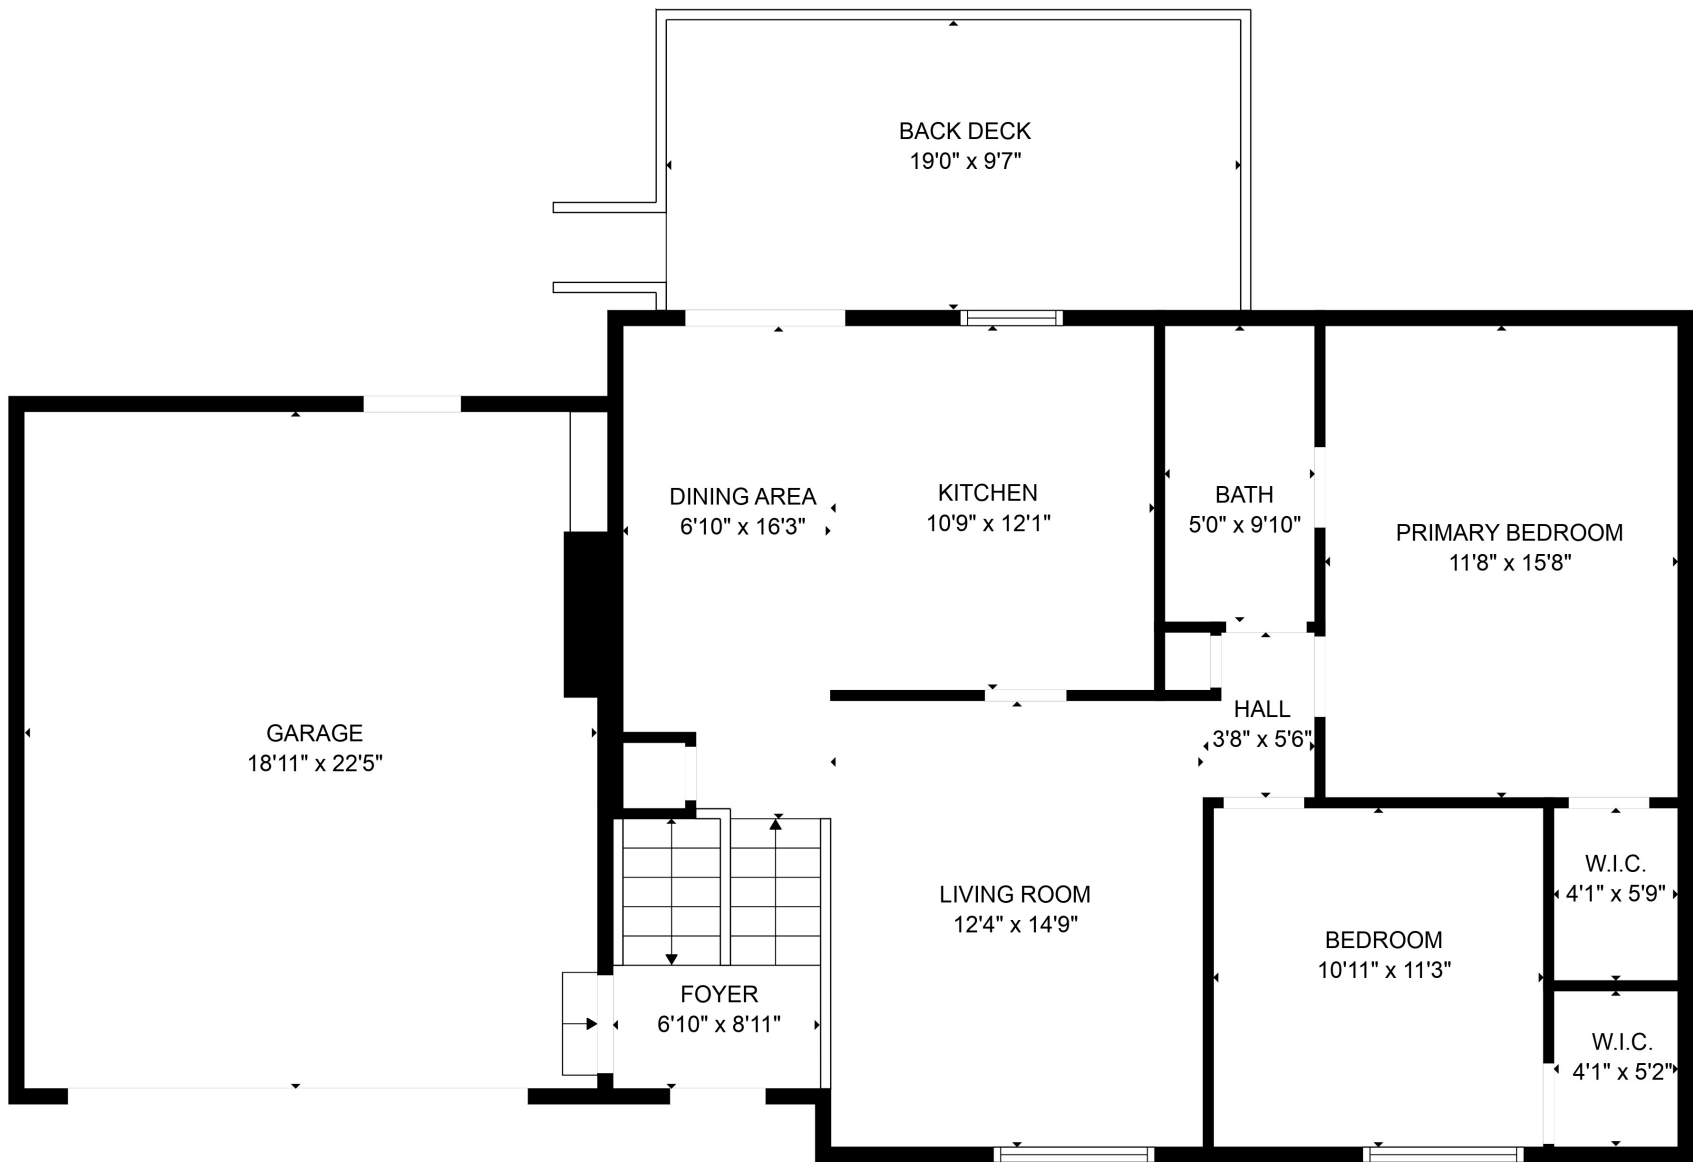

FLOOR 2

FLOOR 1

Total scanned area: 2474 sq. ft

SIZES AND DIMENSIONS ARE APPROXIMATE, ACTUAL MAY VARY.

Total scanned area: 2474 sq. ft

SIZES AND DIMENSIONS ARE APPROXIMATE, ACTUAL MAY VARY.

Total scanned area: 2474 sq. ft

SIZES AND DIMENSIONS ARE APPROXIMATE, ACTUAL MAY VARY.