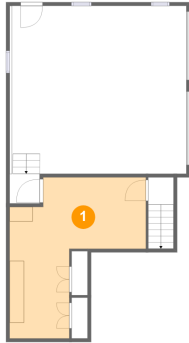

Floor 1

Total sqft: 1008 Living area: 384

#		Dimensions	sqft	Counted as living area
1	Room	18'10" x 22'3"	269 sq. ft	Yes
2	Garage	24'1" x 27'4"	585 sq. ft	No
3	Hall	3'6" x 3'9"	35 sq. ft	Yes

76 Overlook Circle, North Shore, Moneta, Franklin County, Virginia, United States, 24121

Room dimensions

Floor 2

Total sqft: 2475 Living area: 1563

#		Dimensions	sqft	Counted as living area
4	Covered Deck	24'10" x 8'1"	200 sq. ft	No
5	Foyer	6'8" x 12'1"	81 sq. ft	Yes
6	Porch	34'9" x 8'1"	280 sq. ft	No
7	W.I.C.	6'1" x 6'9"	41 sq. ft	Yes
8	Bedroom	10'0" x 11'5"	115 sq. ft	Yes
9	Primary Bedroom	19'10" x 11'9"	188 sq. ft	Yes
10	Bath	5'11" x 11'7"	68 sq. ft	Yes
11	Living Room	22'8" x 13'2"	307 sq. ft	Yes
12	Bedroom	13'5" x 11'4"	136 sq. ft	Yes
13	Kitchen	18'9" x 11'11"	200 sq. ft	Yes
14	Office	9'2" x 11'9"	103 sq. ft	Yes

#		Dimensions	sqft	Counted as living area
15	Deck	29'5" x 16'2"	422 sq. ft	No
16	Laundry	6'3" x 7'6"	54 sq. ft	Yes
17	Hall	19'7" x 6'6"	73 sq. ft	Yes
18	Bath	5'3" x 7'6"	38 sq. ft	Yes

76 Overlook Circle, North Shore, Moneta, Franklin County, Virginia, United States, 24121

1 Floor 1 - Room

Dimensions: 18'10" x 22'3"
Area: 269 sq. ft
Counted as living area: Yes

Heated: Yes
Finished: Yes
Enclosed: Yes
Contiguous: Yes
Permitted: Yes
Wet space: No
Addition: No
Conversion: No

2 Floor 1 - Garage