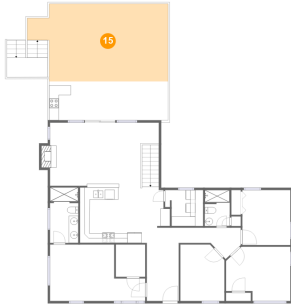

14 Floor 2 - Office

Dimensions: 9'2" x 11'9"
Area: 103 sq. ft
Counted as living area: Yes

Heated: Yes
Finished: Yes
Enclosed: Yes
Contiguous: Yes
Permitted: Yes
Wet space: No
Addition: No
Conversion: No

76 Overlook Circle, North Shore, Moneta, Franklin County, Virginia, United States, 24121

15 Floor 2 - Deck

Dimensions: 29'5" x 16'2"
Area: 422 sq. ft
Counted as living area: No

Heated: No
Finished: No
Enclosed: No
Contiguous: Yes
Permitted: Yes
Wet space: No
Addition: No
Conversion: No