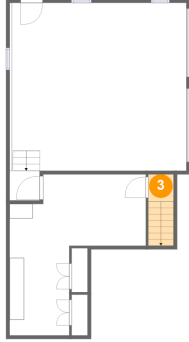

#		Dimensions	sqft	Counted as living area
15	Deck	29'5" x 16'2"	422 sq. ft	No
16	Laundry	6'3" x 7'6"	54 sq. ft	Yes
17	Hall	19'7" x 6'6"	73 sq. ft	Yes
18	Bath	5'3" x 7'6"	38 sq. ft	Yes

76 Overlook Circle, North Shore, Moneta, Franklin County, Virginia, United States, 24121

1 Floor 1 - Room

Dimensions: 18'10" x 22'3"
Area: 269 sq. ft
Counted as living area: Yes

Heated: Yes
Finished: Yes
Enclosed: Yes
Contiguous: Yes
Permitted: Yes
Wet space: No
Addition: No
Conversion: No

2 Floor 1 - Garage

Dimensions: 24'1" x 27'4"
Area: 585 sq. ft
Counted as living area: No

Heated: No
Finished: No
Enclosed: Yes
Contiguous: Yes
Permitted: Yes
Wet space: No
Addition: No
Conversion: No

76 Overlook Circle, North Shore, Moneta, Franklin County, Virginia, United States, 24121

3 Floor 1 - Hall

Dimensions: 3'6" x 3'9"
Area: 35 sq. ft
Counted as living area: Yes

Heated: Yes
Finished: Yes
Enclosed: Yes
Contiguous: Yes
Permitted: Yes
Wet space: No
Addition: No
Conversion: No

4 Floor 2 - Covered Deck