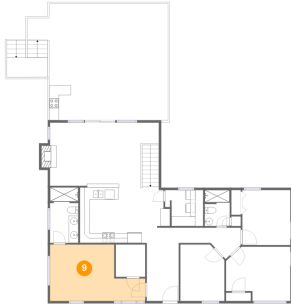

76 Overlook Circle, North Shore, Moneta, Franklin County, Virginia, United States, 24121

9 Floor 2 - Primary Bedroom

Dimensions: 19'10" x 11'9"
Area: 188 sq. ft
Counted as living area: Yes

Heated: Yes
Finished: Yes
Enclosed: Yes
Contiguous: Yes
Permitted: Yes
Wet space: No
Addition: No
Conversion: No