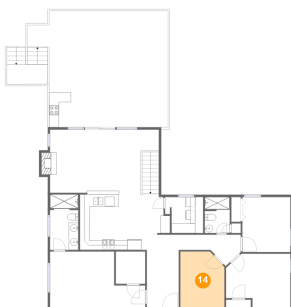

14 Floor 2 - Office

Dimensions: 9'2" x 11'9"
Area: 103 sq. ft
Counted as living area: Yes

Heated: Yes
Finished: Yes
Enclosed: Yes
Contiguous: Yes
Permitted: Yes
Wet space: No
Addition: No
Conversion: No