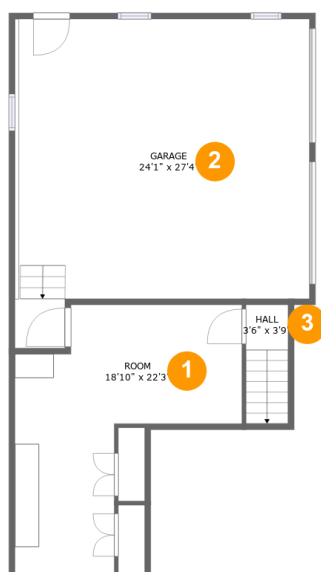

76 Overlook Circle, North Shore, Moneta, Franklin County, Virginia, United States, 24121

Room dimensions

Floor 1

Total sqft: 1008 Living area: 384

#		Dimensions	sqft	Counted as living area
1	Room	18'10" x 22'3"	269 sq. ft	Yes
2	Garage	24'1" x 27'4"	585 sq. ft	No
3	Hall	3'6" x 3'9"	35 sq. ft	Yes