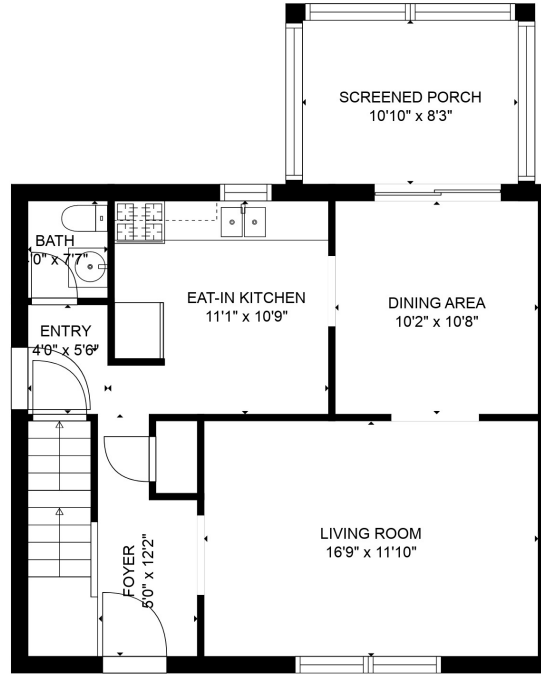

FLOOR 1

FLOOR 2

FLOOR 3

GROSS INTERNAL AREA
 FLOOR 1: 448 sq. ft, FLOOR 2: 587 sq. ft
 FLOOR 3: 635 sq. ft, EXCLUDED AREAS:
 GARAGE: 263 sq. ft, PORCH: 89 sq. ft
 TOTAL: 1670 sq. ft

MEASUREMENTS ARE CALCULATED BY CUBICASA TECHNOLOGY. DEEMED HIGHLY RELIABLE BUT NOT GUARANTEED.

GROSS INTERNAL AREA
 FLOOR 1: 448 sq. ft, FLOOR 2: 587 sq. ft
 FLOOR 3: 635 sq. ft, EXCLUDED AREAS:
 GARAGE: 263 sq. ft, PORCH: 89 sq. ft
 TOTAL: 1670 sq. ft

MEASUREMENTS ARE CALCULATED BY CUBICASA TECHNOLOGY. DEEMED HIGHLY RELIABLE BUT NOT GUARANTEED.