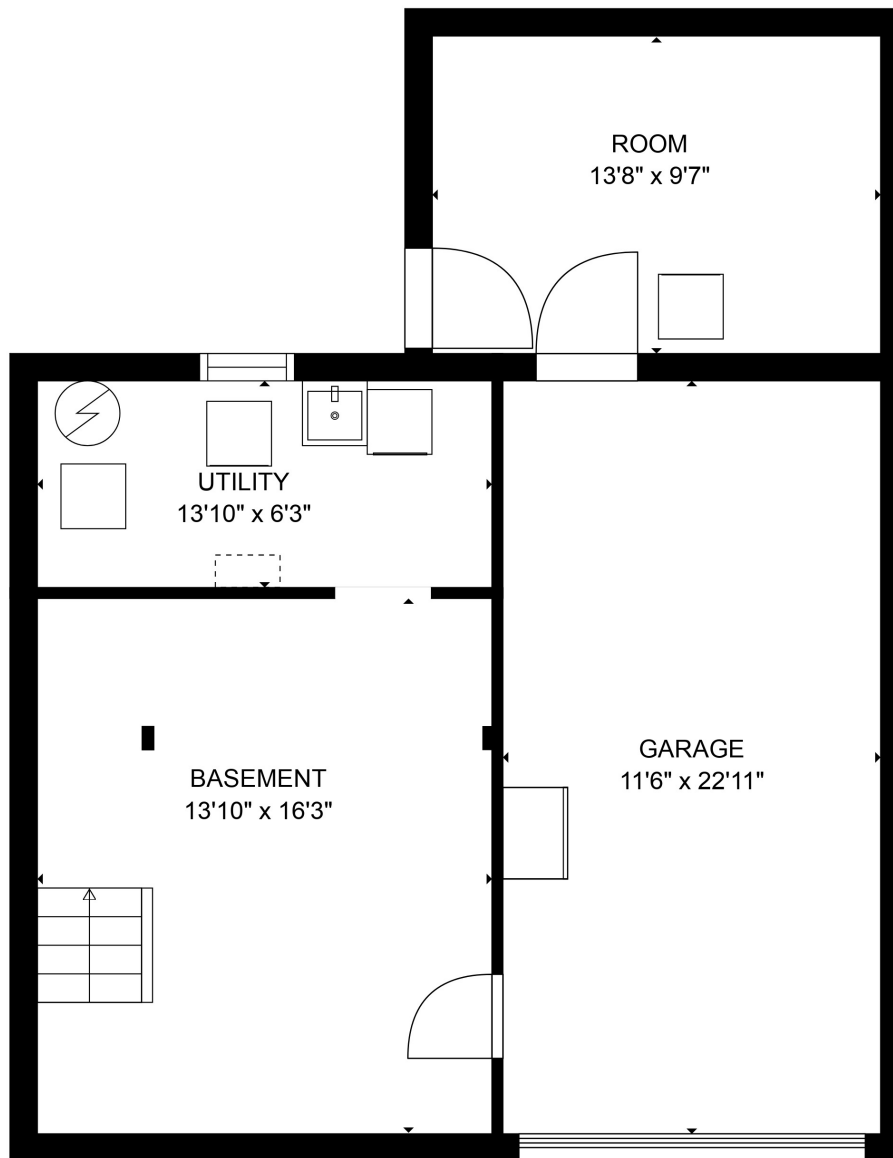

FLOOR 1

FLOOR 2

FLOOR 3

GROSS INTERNAL AREA
 FLOOR 1: 448 sq. ft, FLOOR 2: 587 sq. ft
 FLOOR 3: 635 sq. ft, EXCLUDED AREAS:
 GARAGE: 263 sq. ft, PORCH: 89 sq. ft
 TOTAL: 1670 sq. ft

MEASUREMENTS ARE CALCULATED BY CUBICASA TECHNOLOGY. DEEMED HIGHLY RELIABLE BUT NOT GUARANTEED.

GROSS INTERNAL AREA
 FLOOR 1: 448 sq. ft, FLOOR 2: 587 sq. ft
 FLOOR 3: 635 sq. ft, EXCLUDED AREAS:
 GARAGE: 263 sq. ft, PORCH: 89 sq. ft
 TOTAL: 1670 sq. ft

MEASUREMENTS ARE CALCULATED BY CUBICASA TECHNOLOGY. DEEMED HIGHLY RELIABLE BUT NOT GUARANTEED.