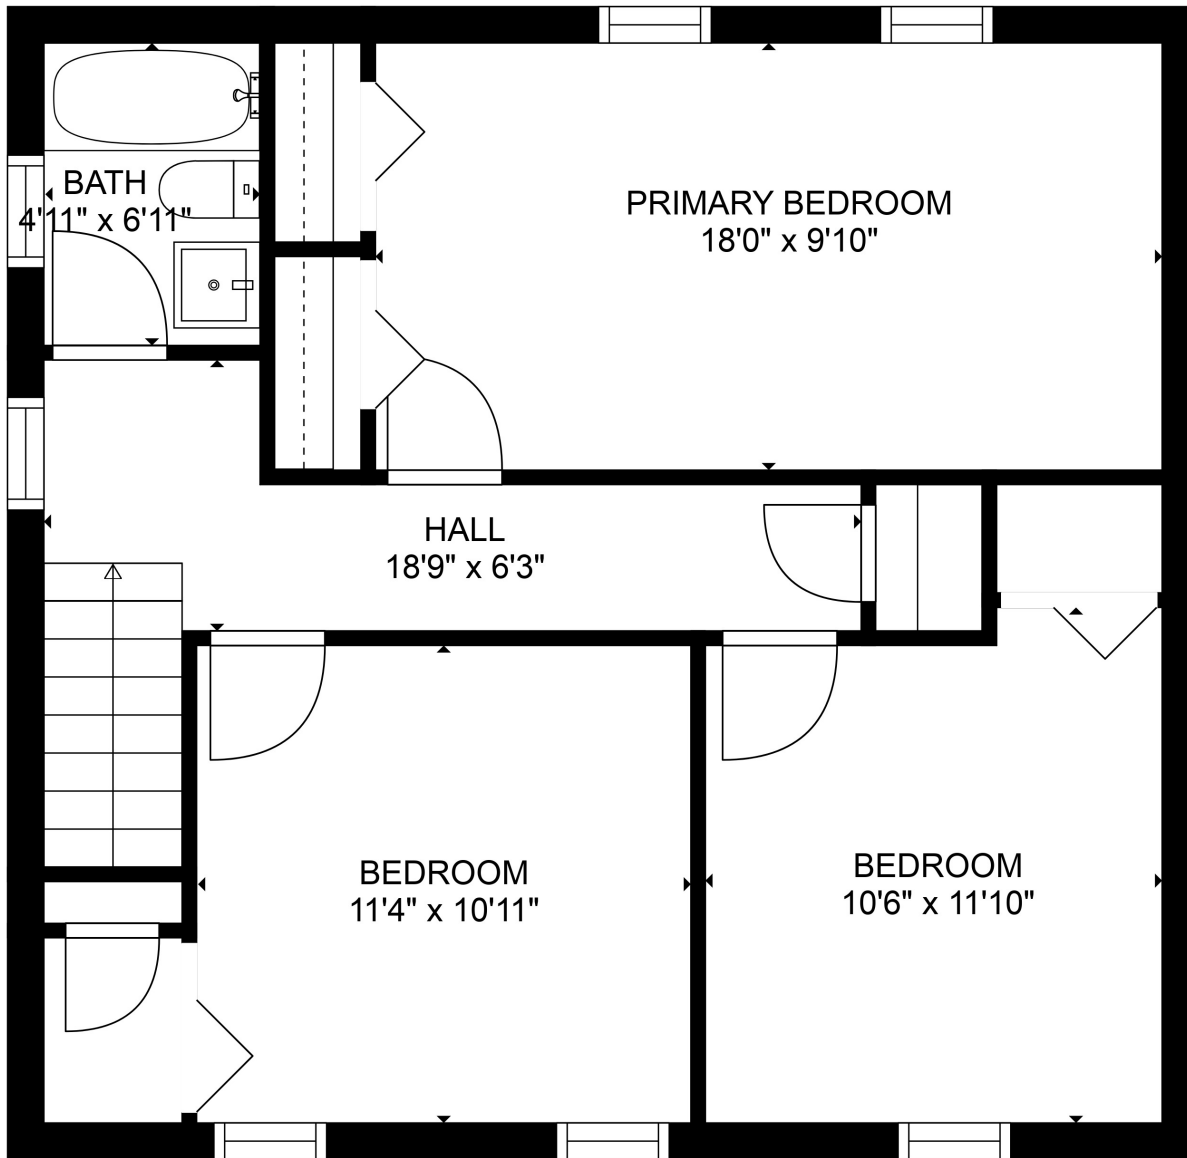

FLOOR 1

FLOOR 2

FLOOR 3

GROSS INTERNAL AREA
 FLOOR 1: 448 sq. ft, FLOOR 2: 587 sq. ft
 FLOOR 3: 635 sq. ft, EXCLUDED AREAS:
 GARAGE: 263 sq. ft, PORCH: 89 sq. ft
 TOTAL: 1670 sq. ft

MEASUREMENTS ARE CALCULATED BY CUBICASA TECHNOLOGY. DEEMED HIGHLY RELIABLE BUT NOT GUARANTEED.

GROSS INTERNAL AREA
 FLOOR 1: 448 sq. ft, FLOOR 2: 587 sq. ft
 FLOOR 3: 635 sq. ft, EXCLUDED AREAS:
 GARAGE: 263 sq. ft, PORCH: 89 sq. ft
 TOTAL: 1670 sq. ft

MEASUREMENTS ARE CALCULATED BY CUBICASA TECHNOLOGY. DEEMED HIGHLY RELIABLE BUT NOT GUARANTEED.