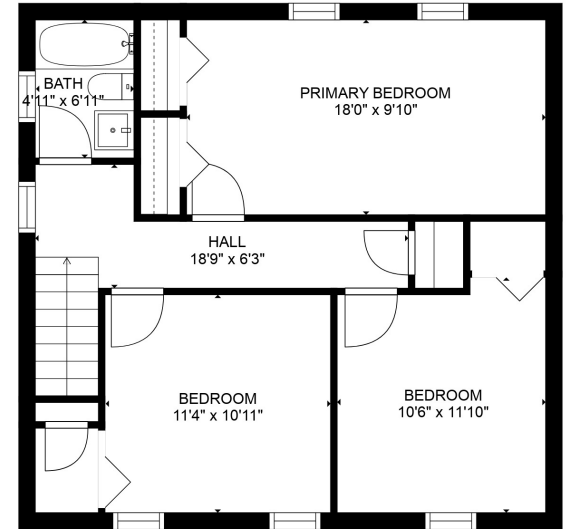

FLOOR 1

FLOOR 2

FLOOR 3

GROSS INTERNAL AREA
 FLOOR 1: 448 sq. ft, FLOOR 2: 587 sq. ft
 FLOOR 3: 635 sq. ft, EXCLUDED AREAS:
 GARAGE: 263 sq. ft, PORCH: 89 sq. ft
 TOTAL: 1670 sq. ft

MEASUREMENTS ARE CALCULATED BY CUBICASA TECHNOLOGY. DEEMED HIGHLY RELIABLE BUT NOT GUARANTEED.

GROSS INTERNAL AREA
 FLOOR 1: 448 sq. ft, FLOOR 2: 587 sq. ft
 FLOOR 3: 635 sq. ft, EXCLUDED AREAS:
 GARAGE: 263 sq. ft, PORCH: 89 sq. ft
 TOTAL: 1670 sq. ft

MEASUREMENTS ARE CALCULATED BY CUBICASA TECHNOLOGY. DEEMED HIGHLY RELIABLE BUT NOT GUARANTEED.