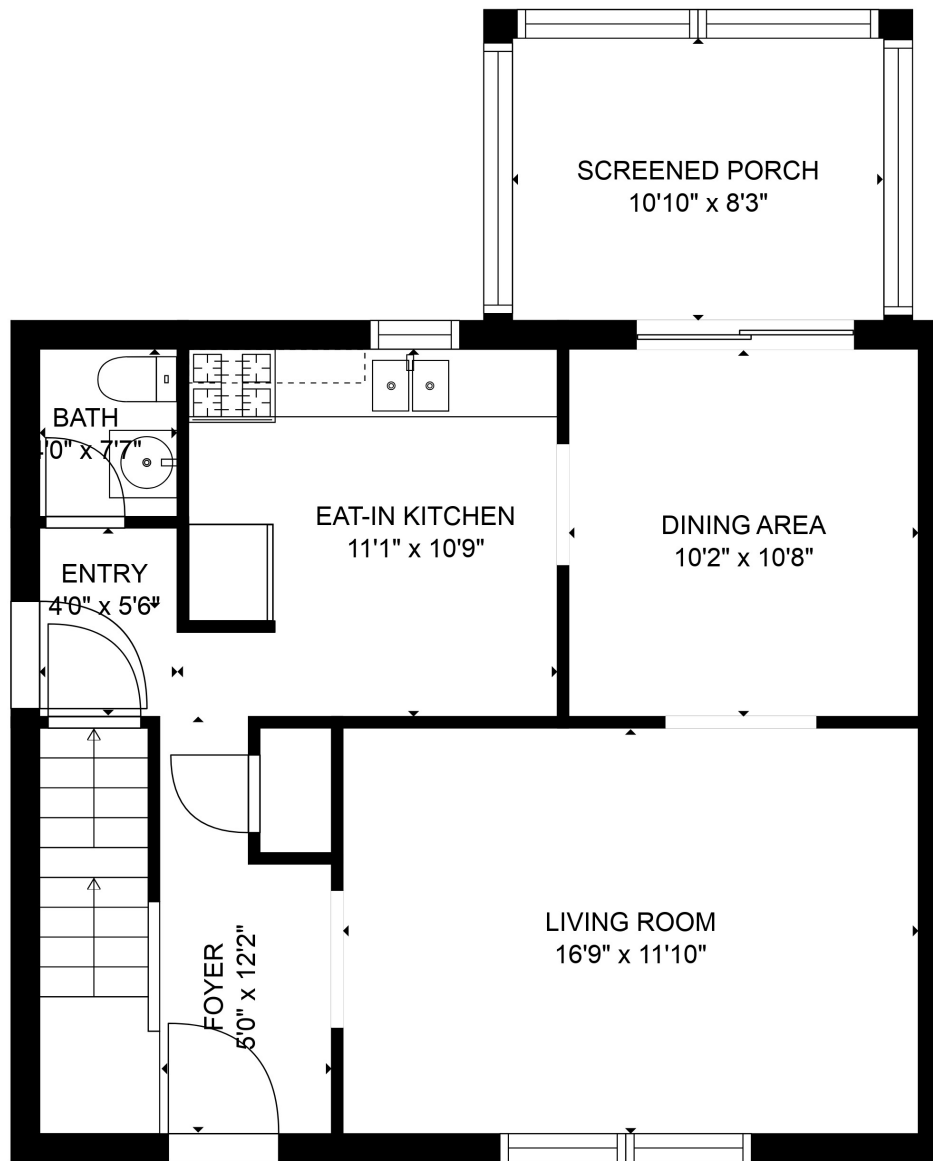

FLOOR 1

FLOOR 2

FLOOR 3

GROSS INTERNAL AREA
 FLOOR 1: 448 sq. ft, FLOOR 2: 587 sq. ft
 FLOOR 3: 635 sq. ft, EXCLUDED AREAS:
 GARAGE: 263 sq. ft, PORCH: 89 sq. ft
 TOTAL: 1670 sq. ft

MEASUREMENTS ARE CALCULATED BY CUBICASA TECHNOLOGY. DEEMED HIGHLY RELIABLE BUT NOT GUARANTEED.

GROSS INTERNAL AREA
 FLOOR 1: 448 sq. ft, FLOOR 2: 587 sq. ft
 FLOOR 3: 635 sq. ft, EXCLUDED AREAS:
 GARAGE: 263 sq. ft, PORCH: 89 sq. ft
 TOTAL: 1670 sq. ft

MEASUREMENTS ARE CALCULATED BY CUBICASA TECHNOLOGY. DEEMED HIGHLY RELIABLE BUT NOT GUARANTEED.