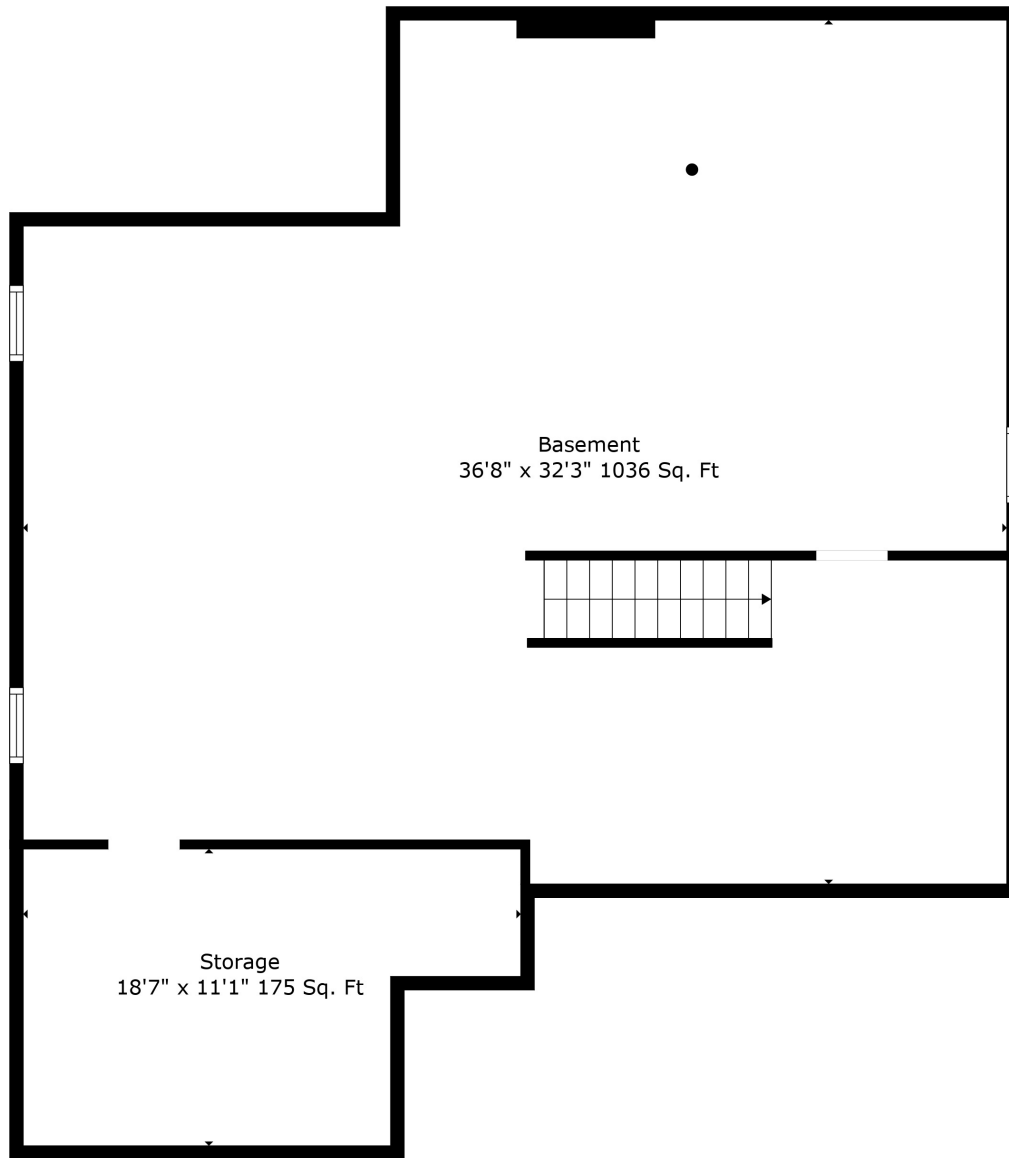

Total scanned area: 3904 sq. ft

Measurements Are Calculated By Cubicasa Technology. Deemed Highly Reliable But Not Guaranteed.

Total scanned area: 3904 sq. ft

Measurements Are Calculated By Cubicasa Technology. Deemed Highly Reliable But Not Guaranteed.