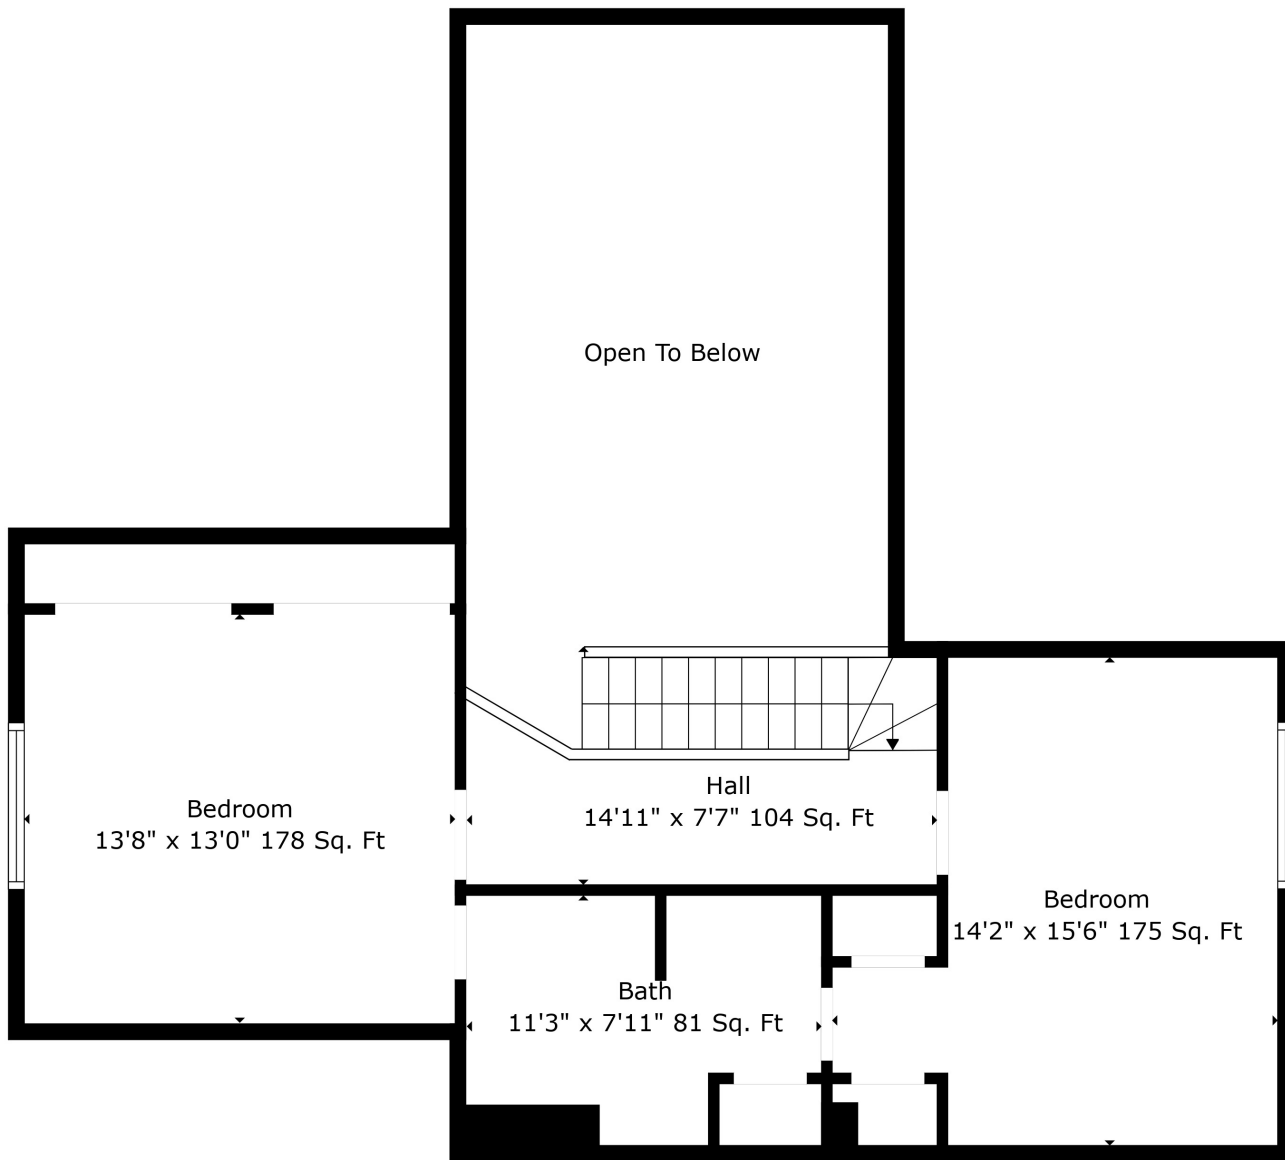

Total scanned area: 3904 sq. ft

Measurements Are Calculated By Cubicasa Technology. Deemed Highly Reliable But Not Guaranteed.

Total scanned area: 3904 sq. ft

Measurements Are Calculated By Cubicasa Technology. Deemed Highly Reliable But Not Guaranteed.