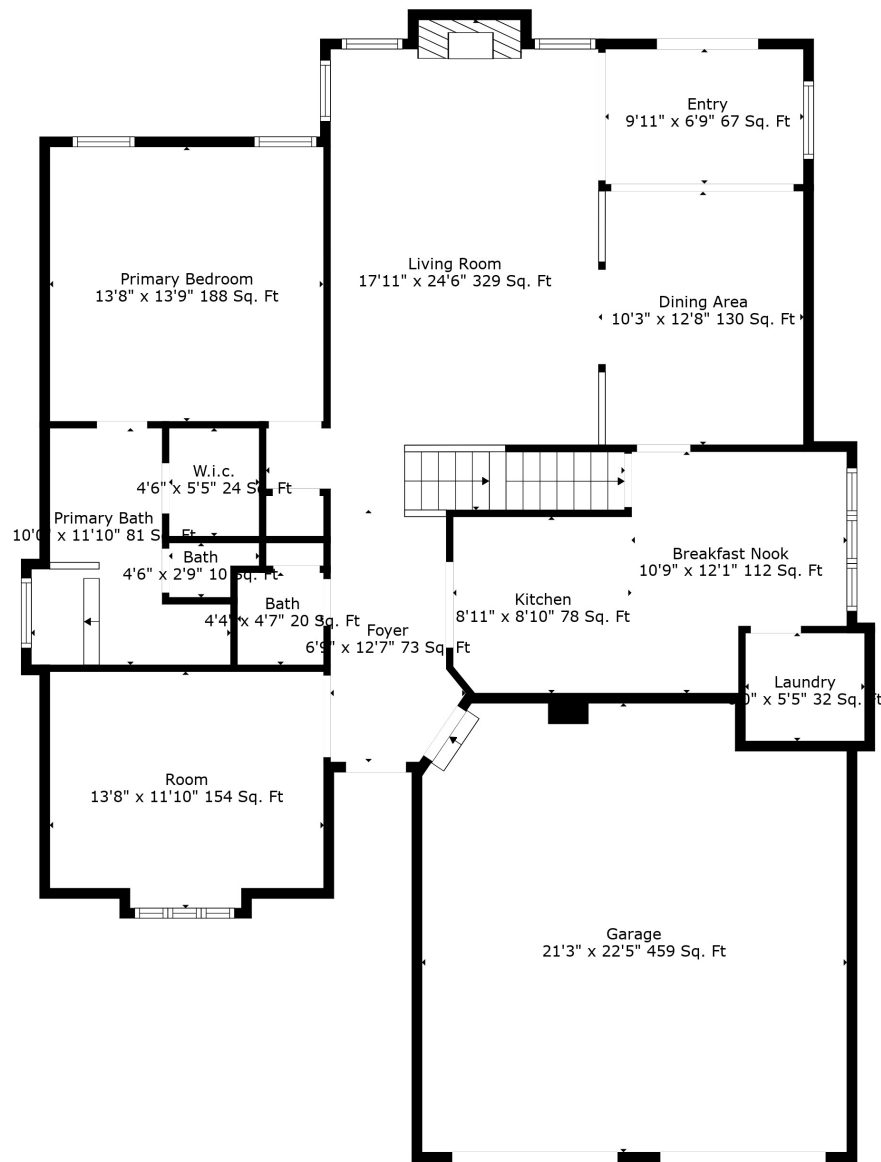

Total scanned area: 3904 sq. ft

Measurements Are Calculated By Cubicasa Technology. Deemed Highly Reliable But Not Guaranteed.

Total scanned area: 3904 sq. ft

Measurements Are Calculated By Cubicasa Technology. Deemed Highly Reliable But Not Guaranteed.