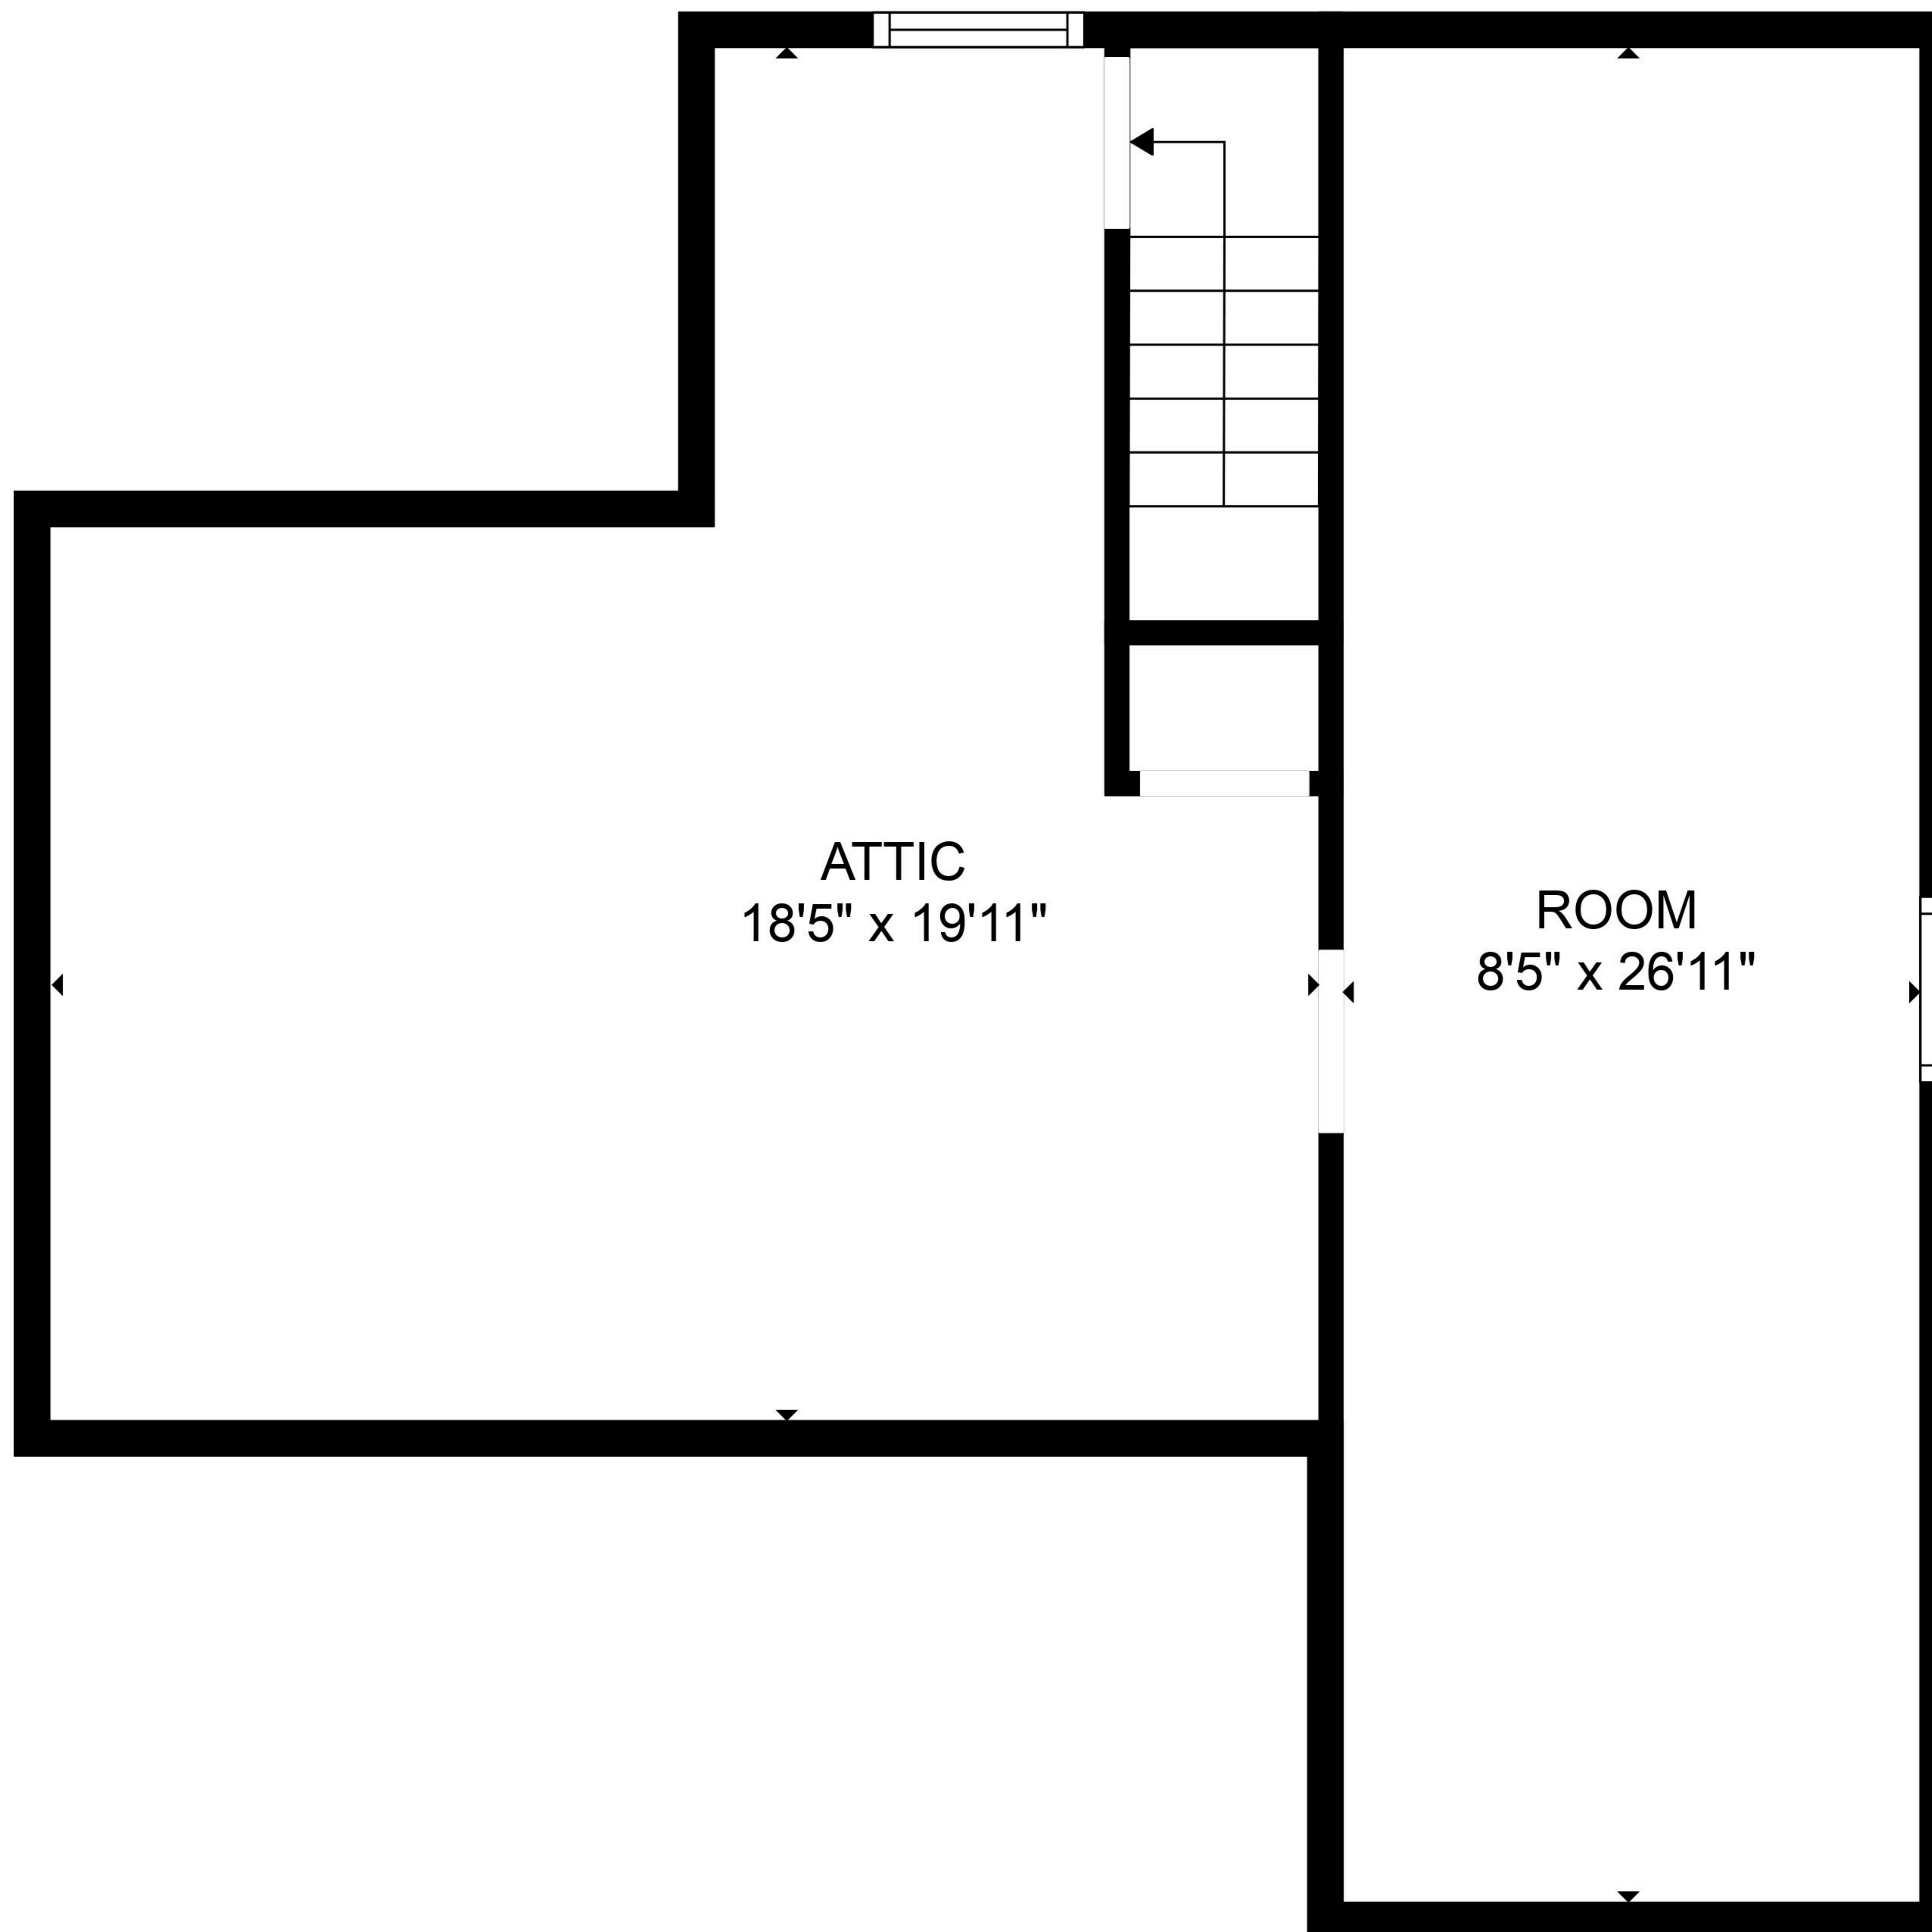

Measurements and sqft are approximate and not guaranteed. Actual may vary.

ATTIC
18'5" x 19'11"

ROOM
8'5" x 26'11"

Measurements and sqft are approximate and not guaranteed. Actual may vary.

BASEMENT
27'2" x 26'11"

STORAGE
5'0" x 3'7"

Measurements and sqft are approximate and not guaranteed. Actual may vary.