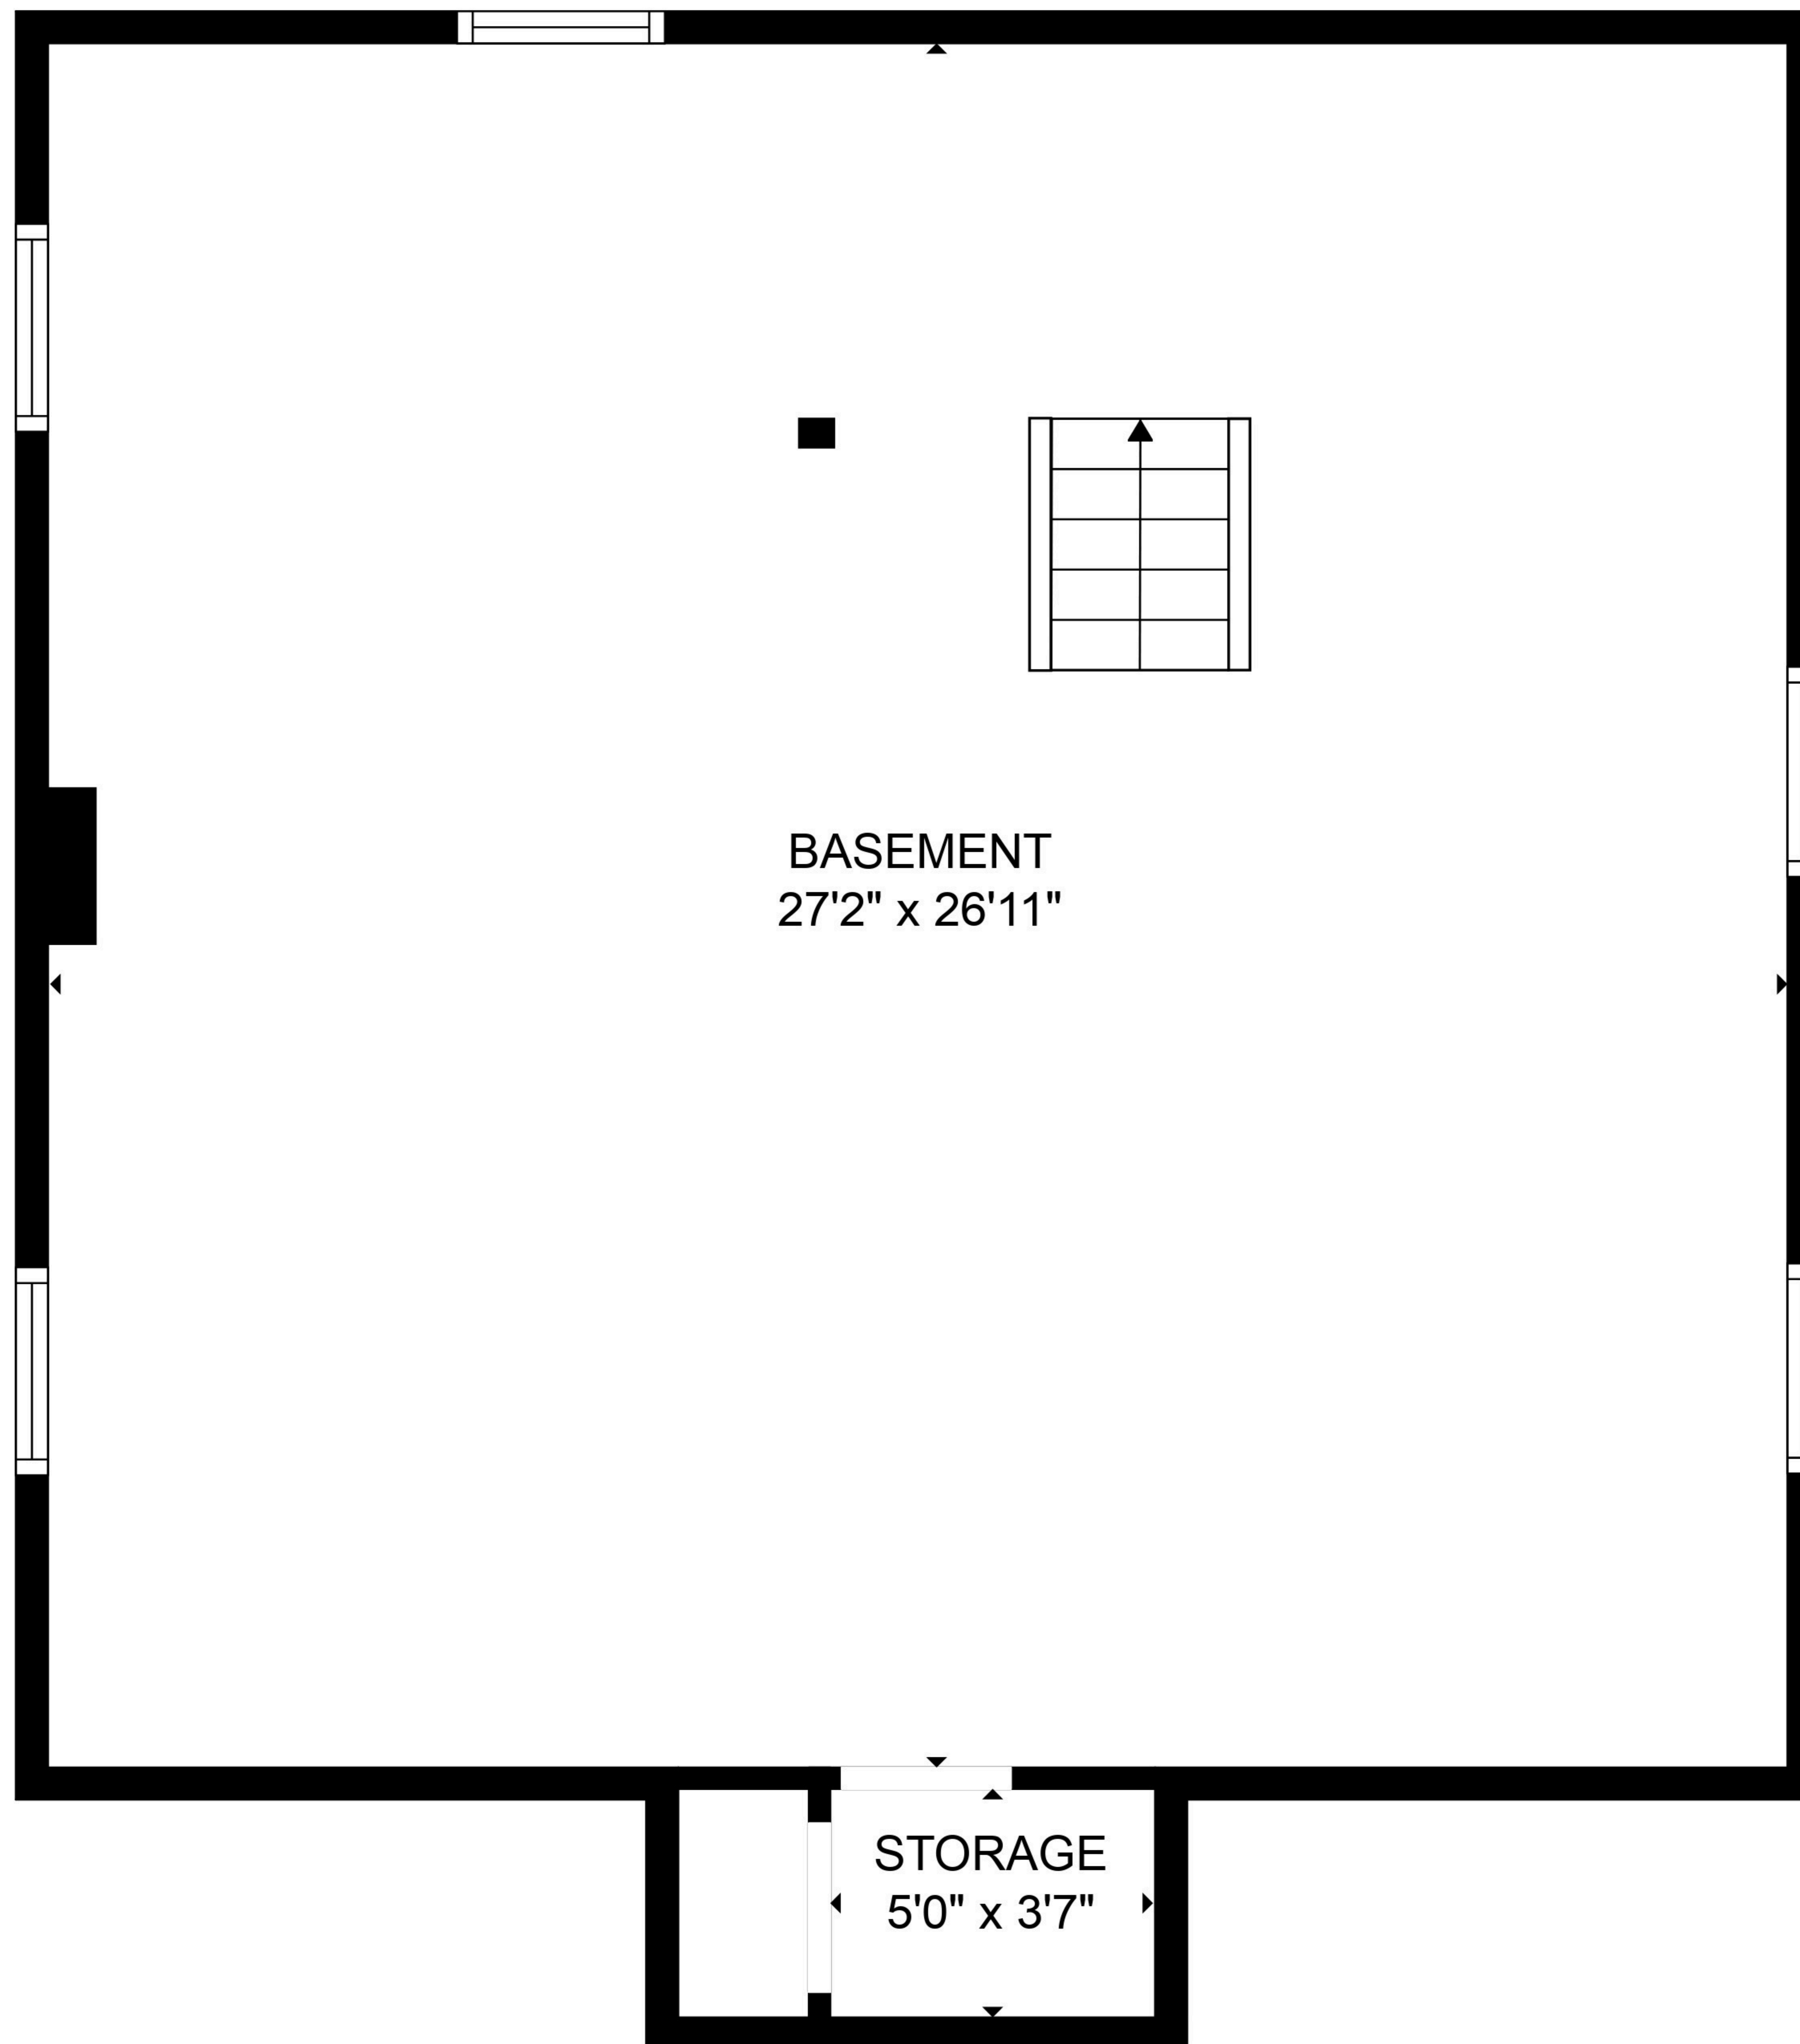

Measurements and sqft are approximate and not guaranteed. Actual may vary.

ATTIC
18'5" x 19'11"

ROOM
8'5" x 26'11"

Measurements and sqft are approximate and not guaranteed. Actual may vary.

BASEMENT
27'2" x 26'11"

STORAGE
5'0" x 3'7"

Measurements and sqft are approximate and not guaranteed. Actual may vary.