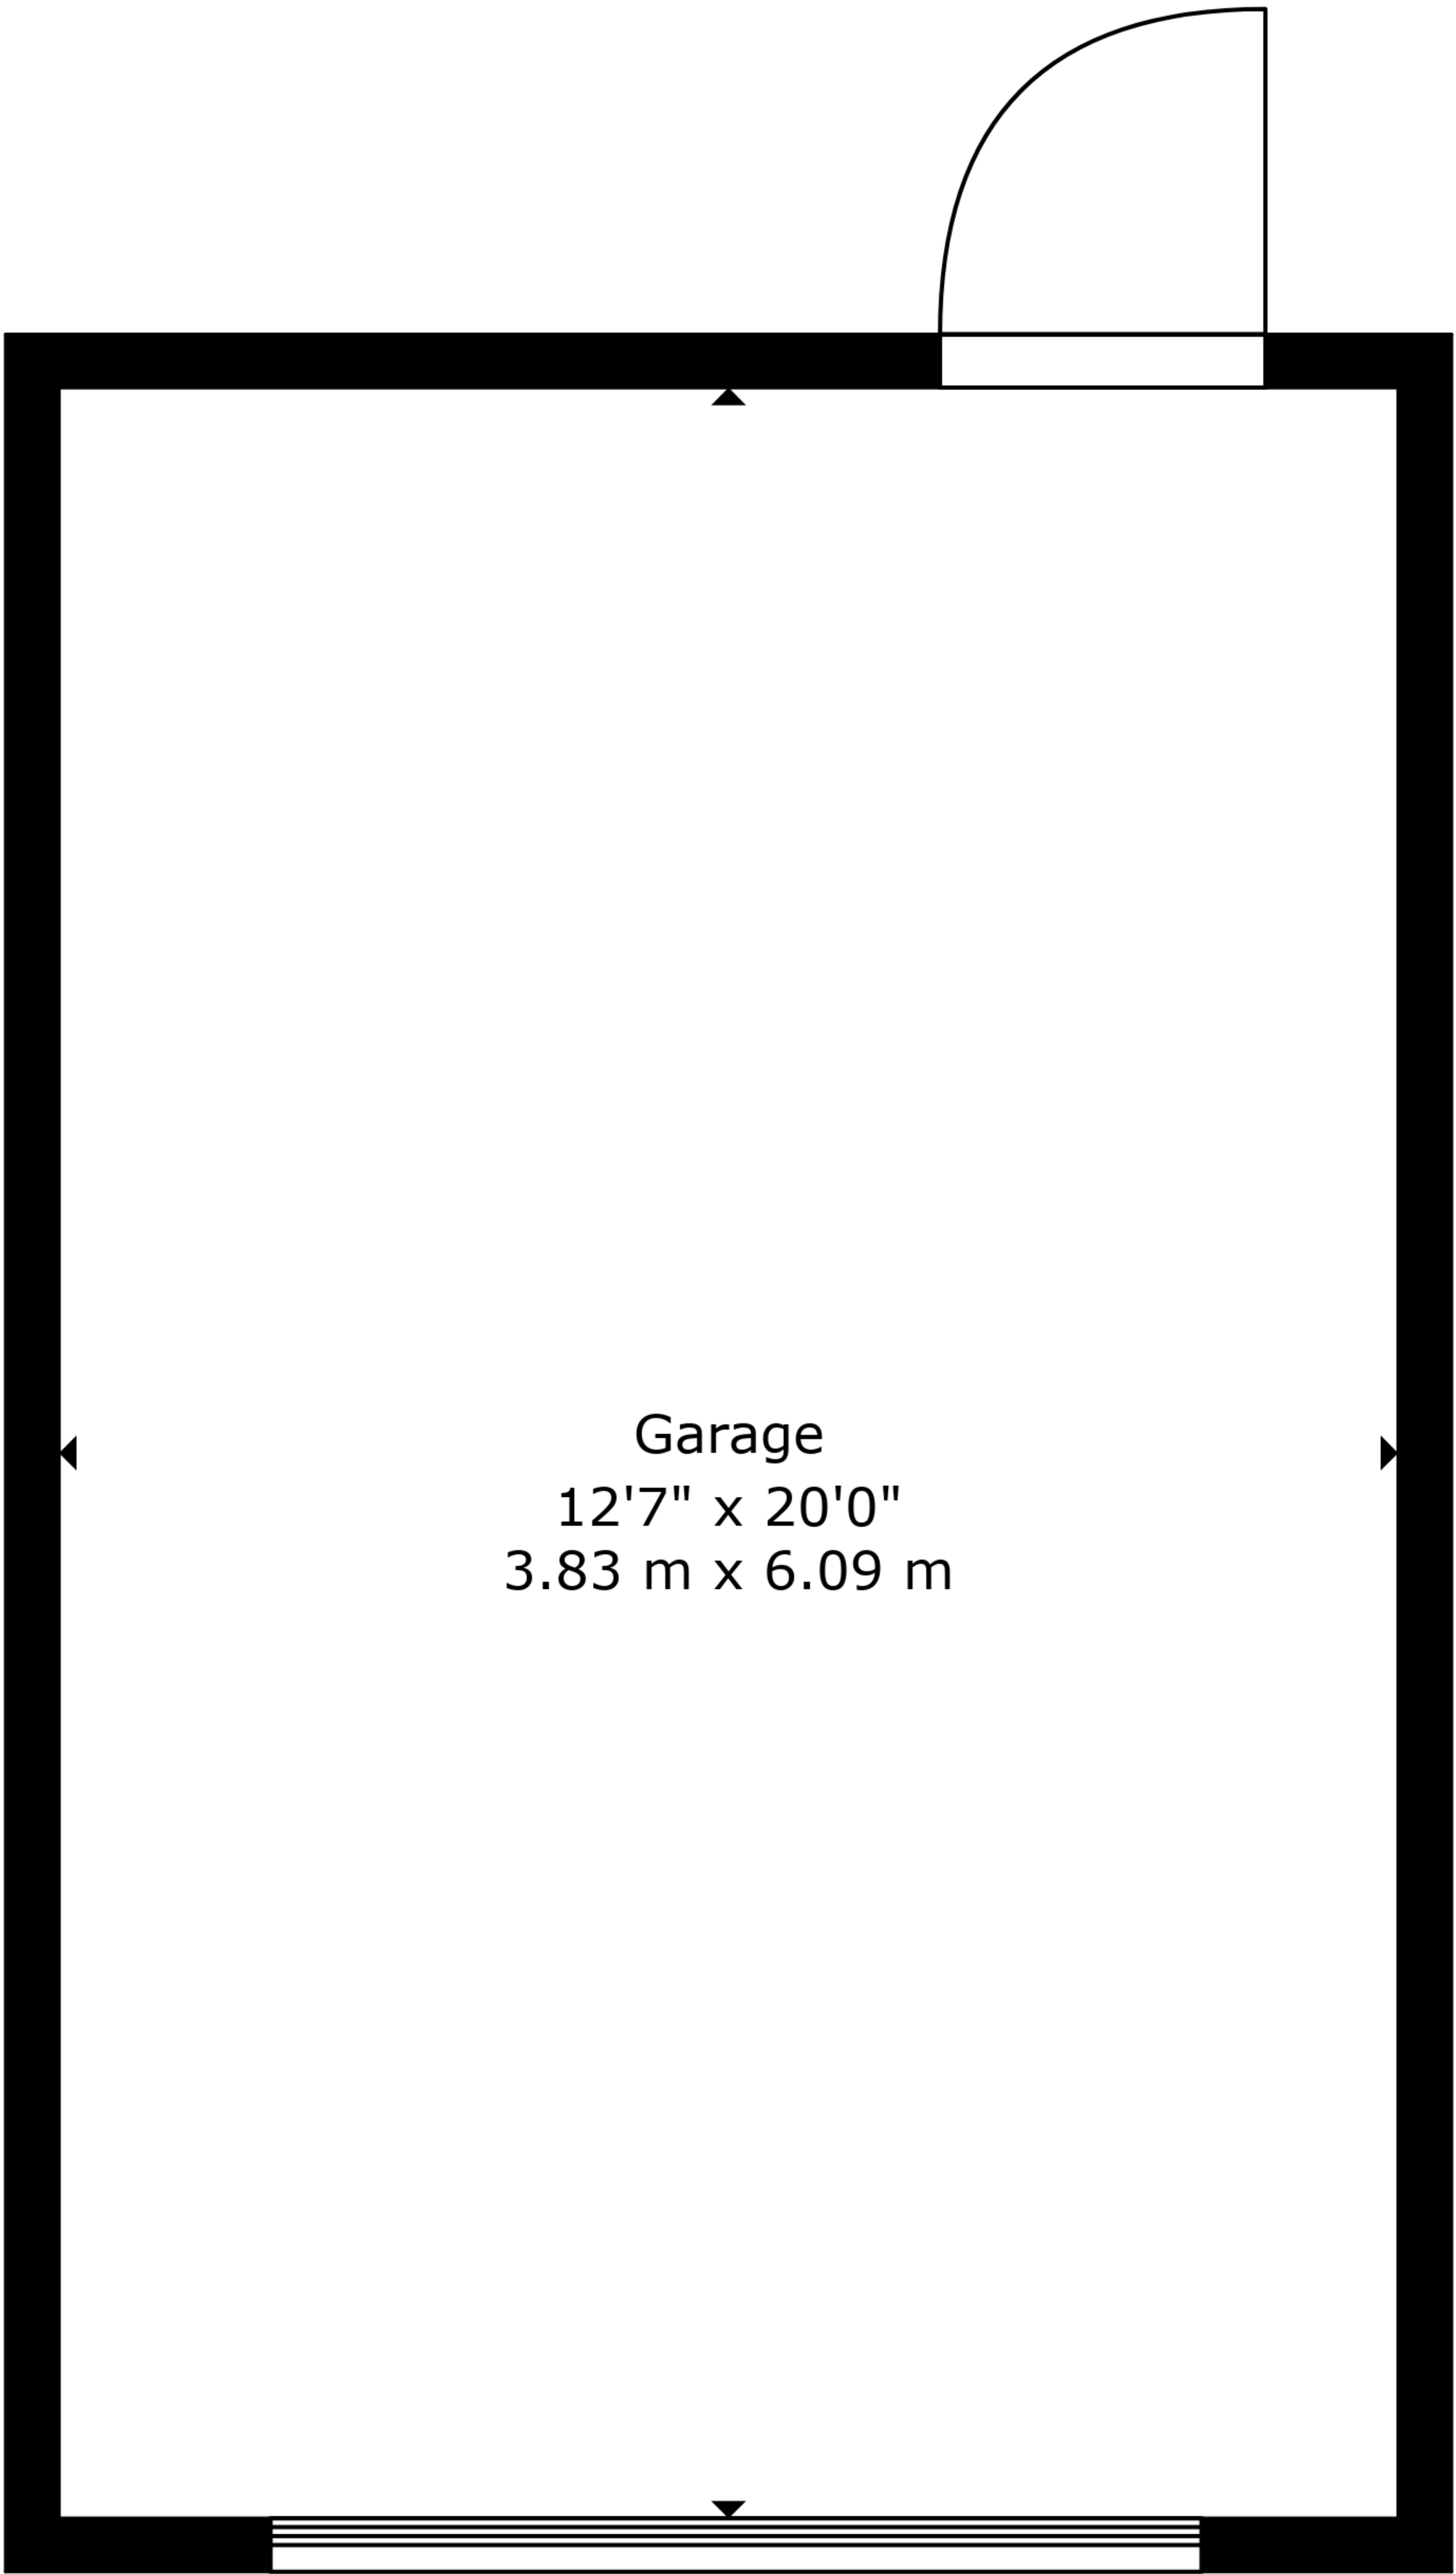

Floor 1

Floor 2

Floor 3

**TOTAL: 1989 sq. ft, 184 m2**  
 BELOW GROUND: 682 sq. ft, 63 m2, FLOOR 2: 1307 sq. ft, 121 m2, FLOOR 3: 0 sq. ft, 0 m2  
 EXCLUDED AREAS: UTILITY: 365 sq. ft, 34 m2, PORCH: 71 sq. ft, 7 m2, GARAGE: 251 sq. ft, 23 m2

Information Is Calculated By Air Unlimited Corp. ; Deemed Highly Reliable But Not Guaranteed.

**TOTAL: 1989 sq. ft, 184 m2**

BELOW GROUND: 682 sq. ft, 63 m2, FLOOR 2: 1307 sq. ft, 121 m2, FLOOR 3: 0 sq. ft, 0 m2  
 EXCLUDED AREAS: UTILITY: 365 sq. ft, 34 m2, PORCH: 71 sq. ft, 7 m2, GARAGE: 251 sq. ft, 23 m2