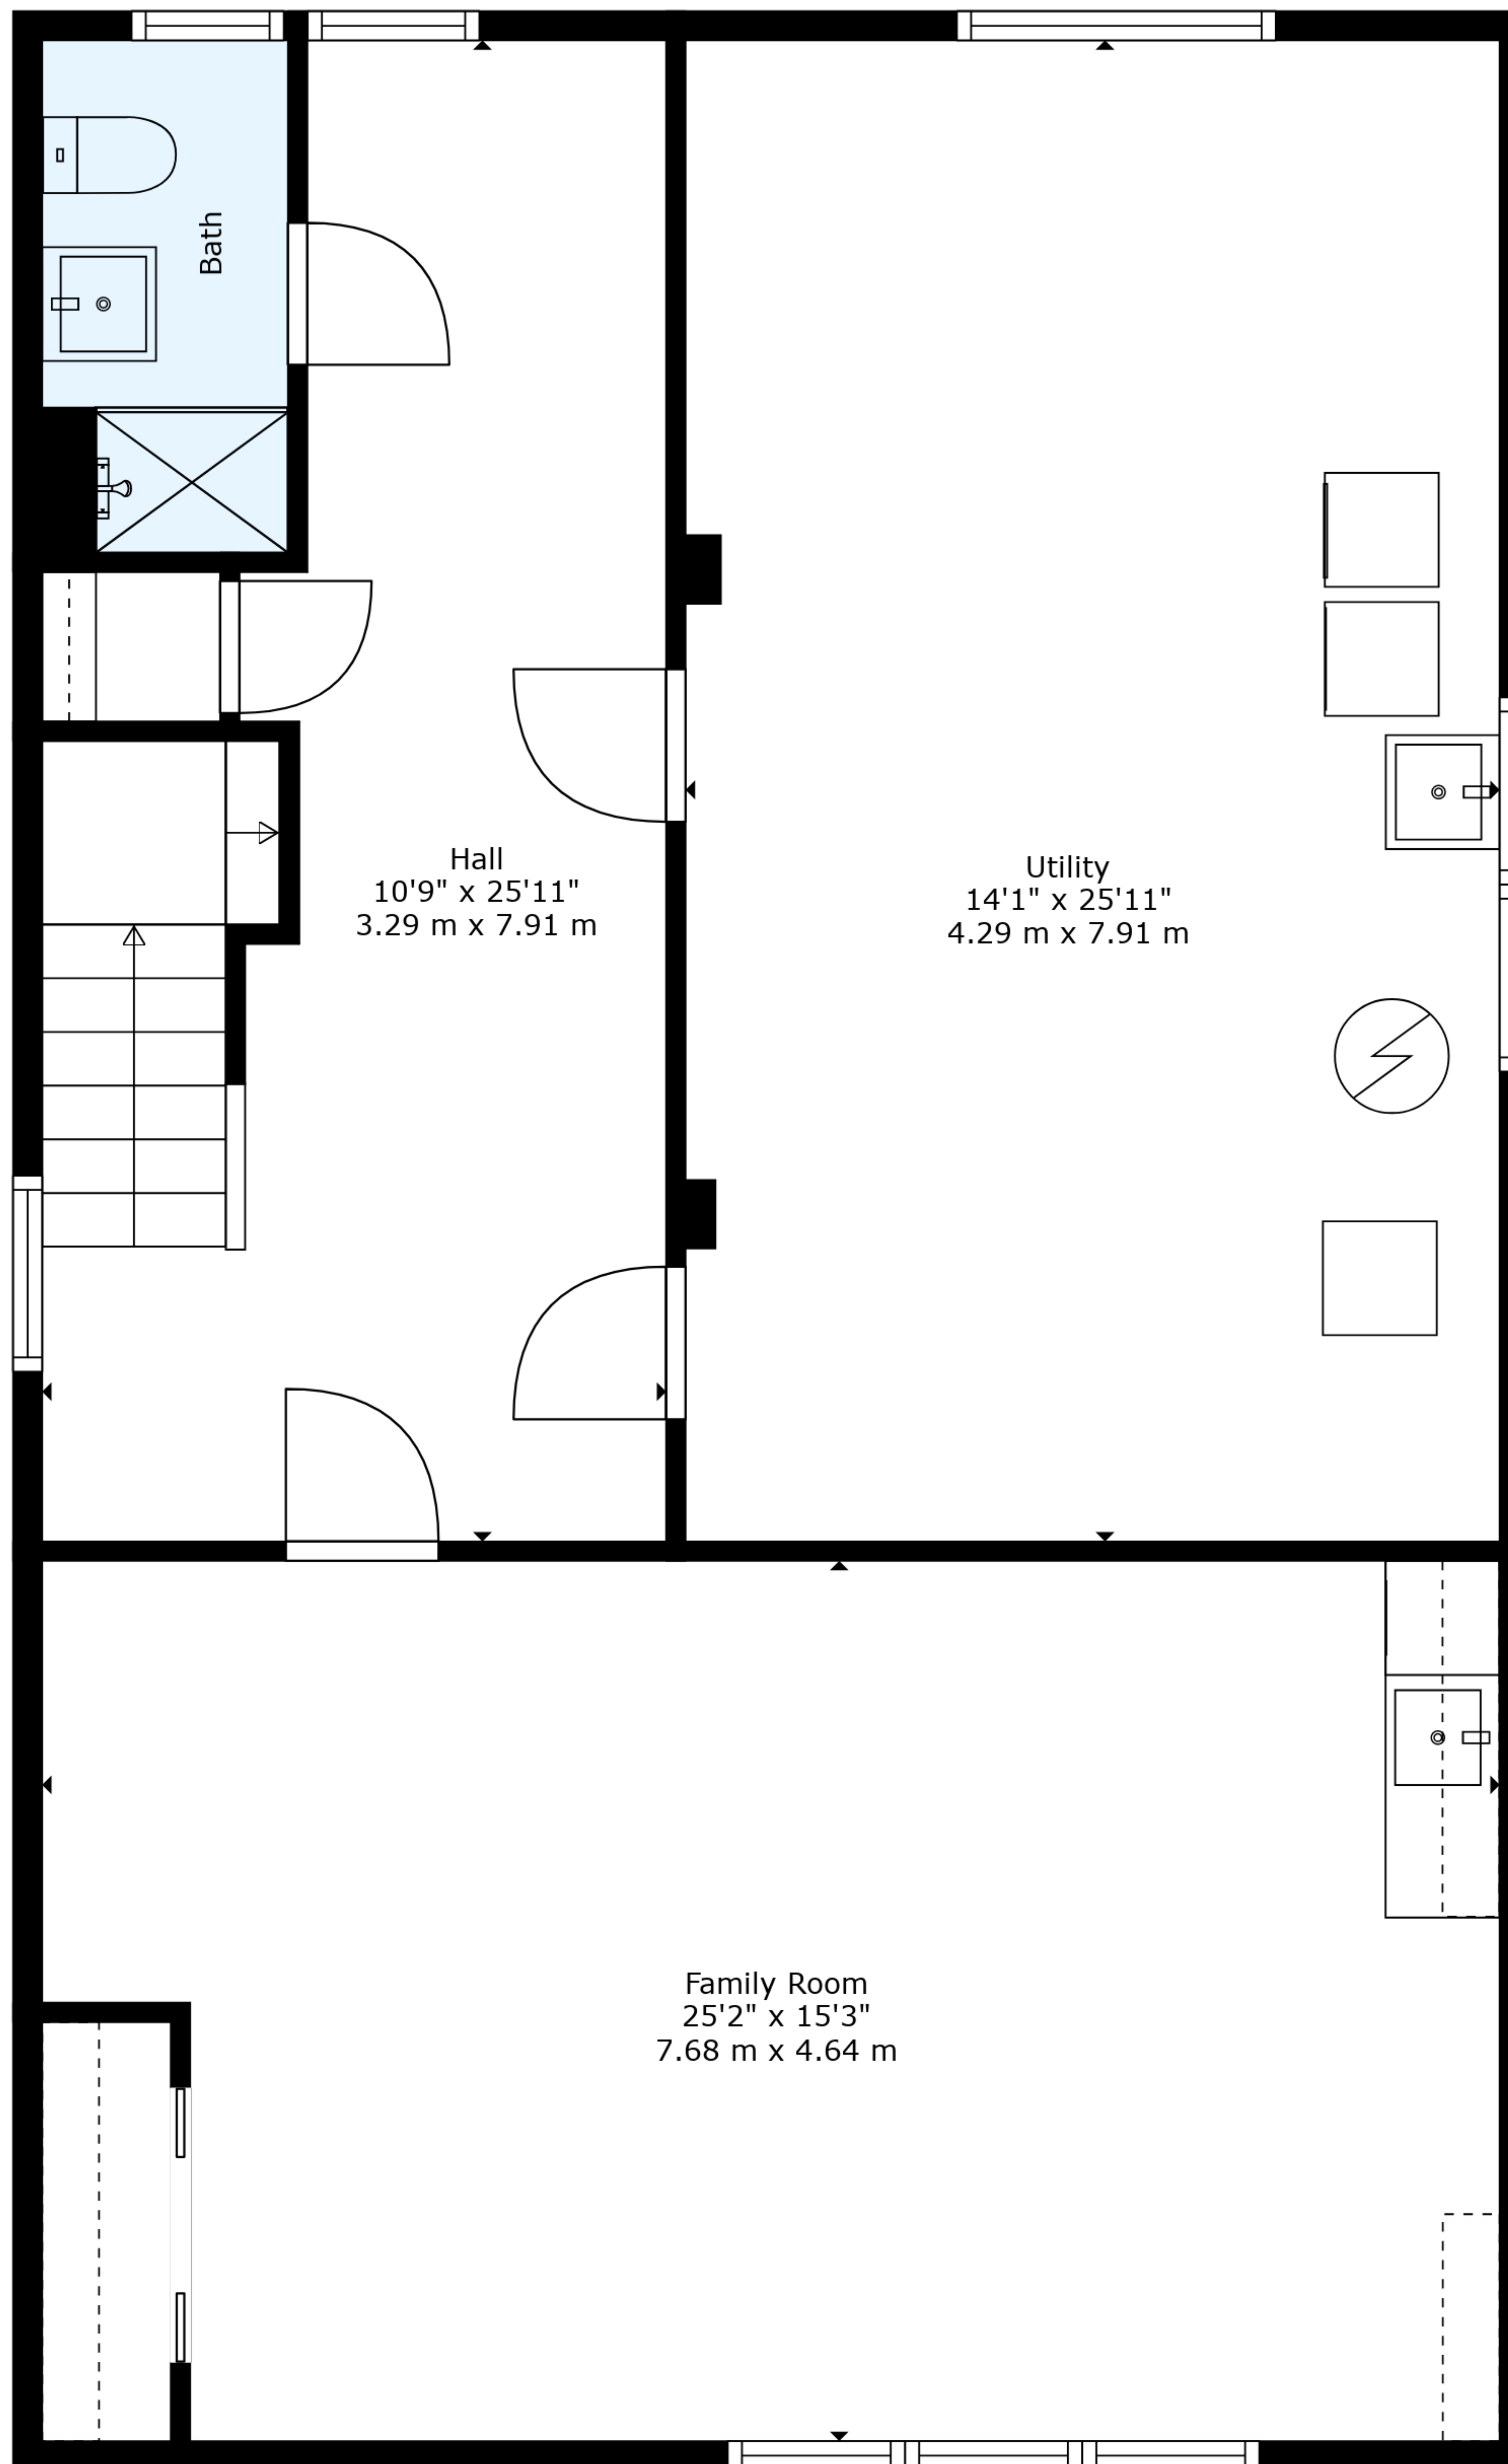

Floor 1

Floor 2

Floor 3

**TOTAL: 1989 sq. ft, 184 m2**  
 BELOW GROUND: 682 sq. ft, 63 m2, FLOOR 2: 1307 sq. ft, 121 m2, FLOOR 3: 0 sq. ft, 0 m2  
 EXCLUDED AREAS: UTILITY: 365 sq. ft, 34 m2, PORCH: 71 sq. ft, 7 m2, GARAGE: 251 sq. ft, 23 m2

Information Is Calculated By Air Unlimited Corp. ; Deemed Highly Reliable But Not Guaranteed.

**TOTAL: 1989 sq. ft, 184 m2**

BELOW GROUND: 682 sq. ft, 63 m2, FLOOR 2: 1307 sq. ft, 121 m2, FLOOR 3: 0 sq. ft, 0 m2  
 EXCLUDED AREAS: UTILITY: 365 sq. ft, 34 m2, PORCH: 71 sq. ft, 7 m2, GARAGE: 251 sq. ft, 23 m2