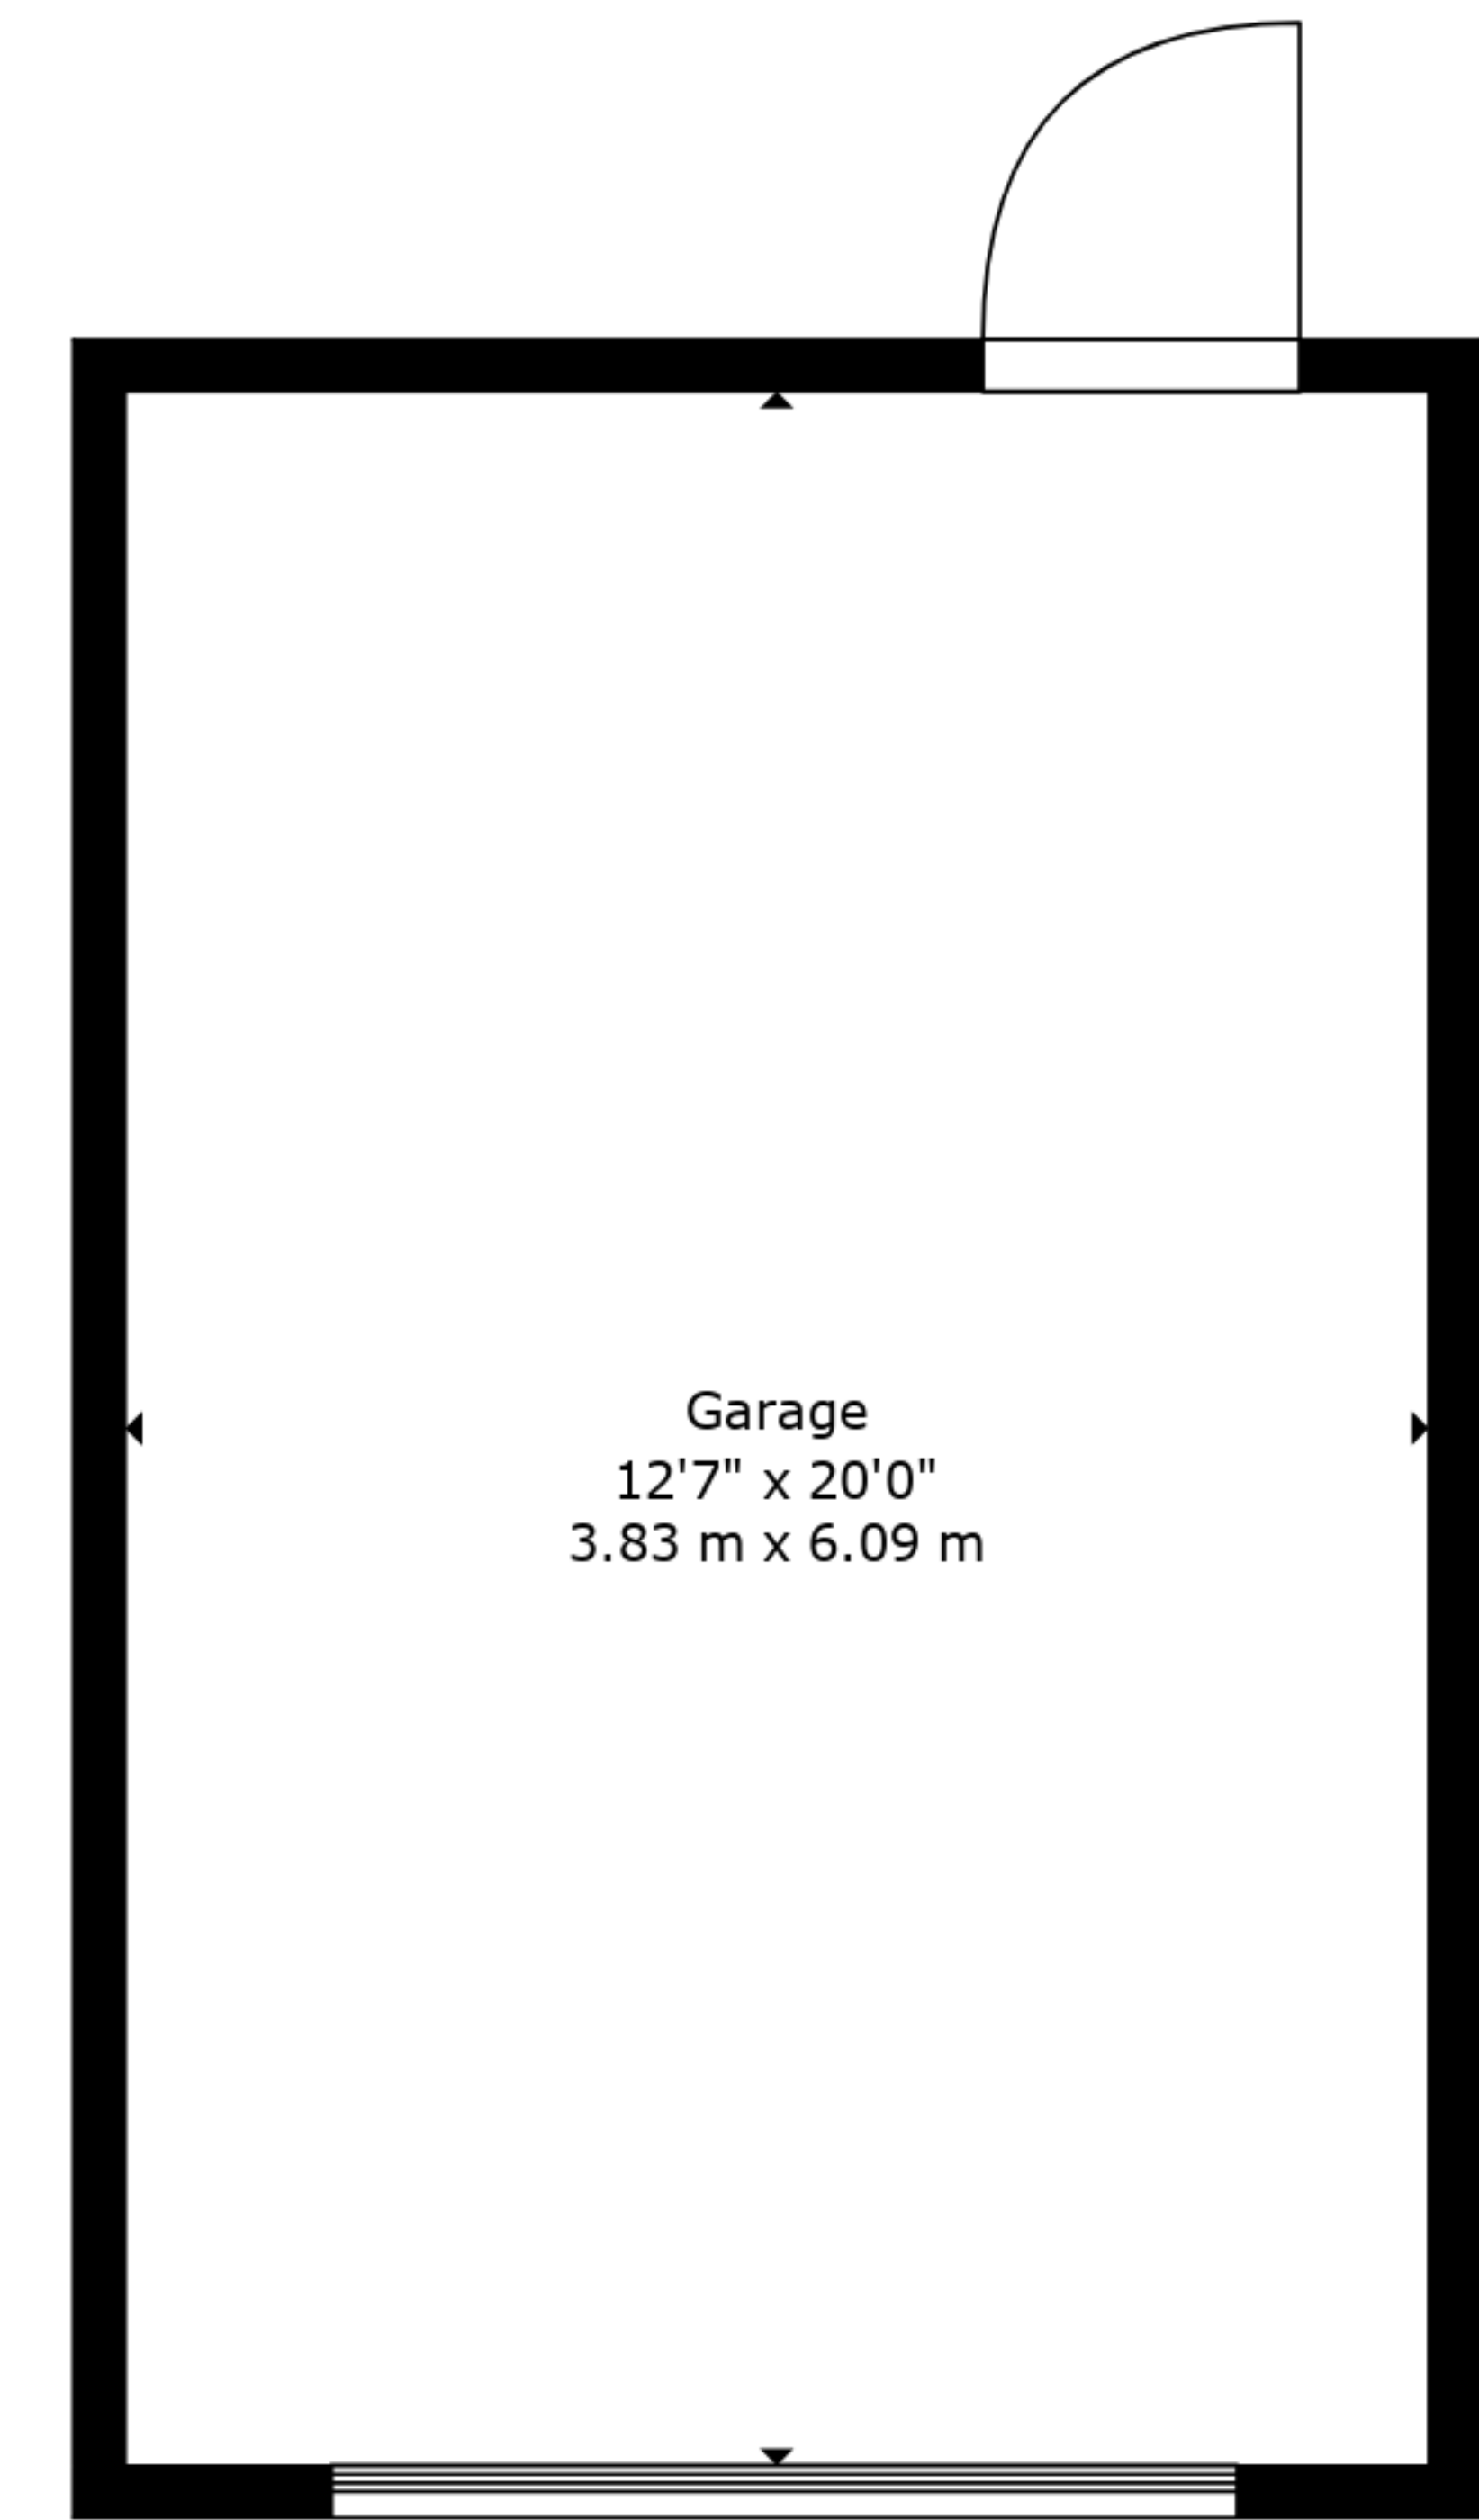

Floor 1

Floor 2

Floor 3

**TOTAL: 1989 sq. ft, 184 m2**  
 BELOW GROUND: 682 sq. ft, 63 m2, FLOOR 2: 1307 sq. ft, 121 m2, FLOOR 3: 0 sq. ft, 0 m2  
 EXCLUDED AREAS: UTILITY: 365 sq. ft, 34 m2, PORCH: 71 sq. ft, 7 m2, GARAGE: 251 sq. ft, 23 m2

Information Is Calculated By Air Unlimited Corp. ; Deemed Highly Reliable But Not Guaranteed.

**TOTAL: 1989 sq. ft, 184 m2**

BELOW GROUND: 682 sq. ft, 63 m2, FLOOR 2: 1307 sq. ft, 121 m2, FLOOR 3: 0 sq. ft, 0 m2  
 EXCLUDED AREAS: UTILITY: 365 sq. ft, 34 m2, PORCH: 71 sq. ft, 7 m2, GARAGE: 251 sq. ft, 23 m2