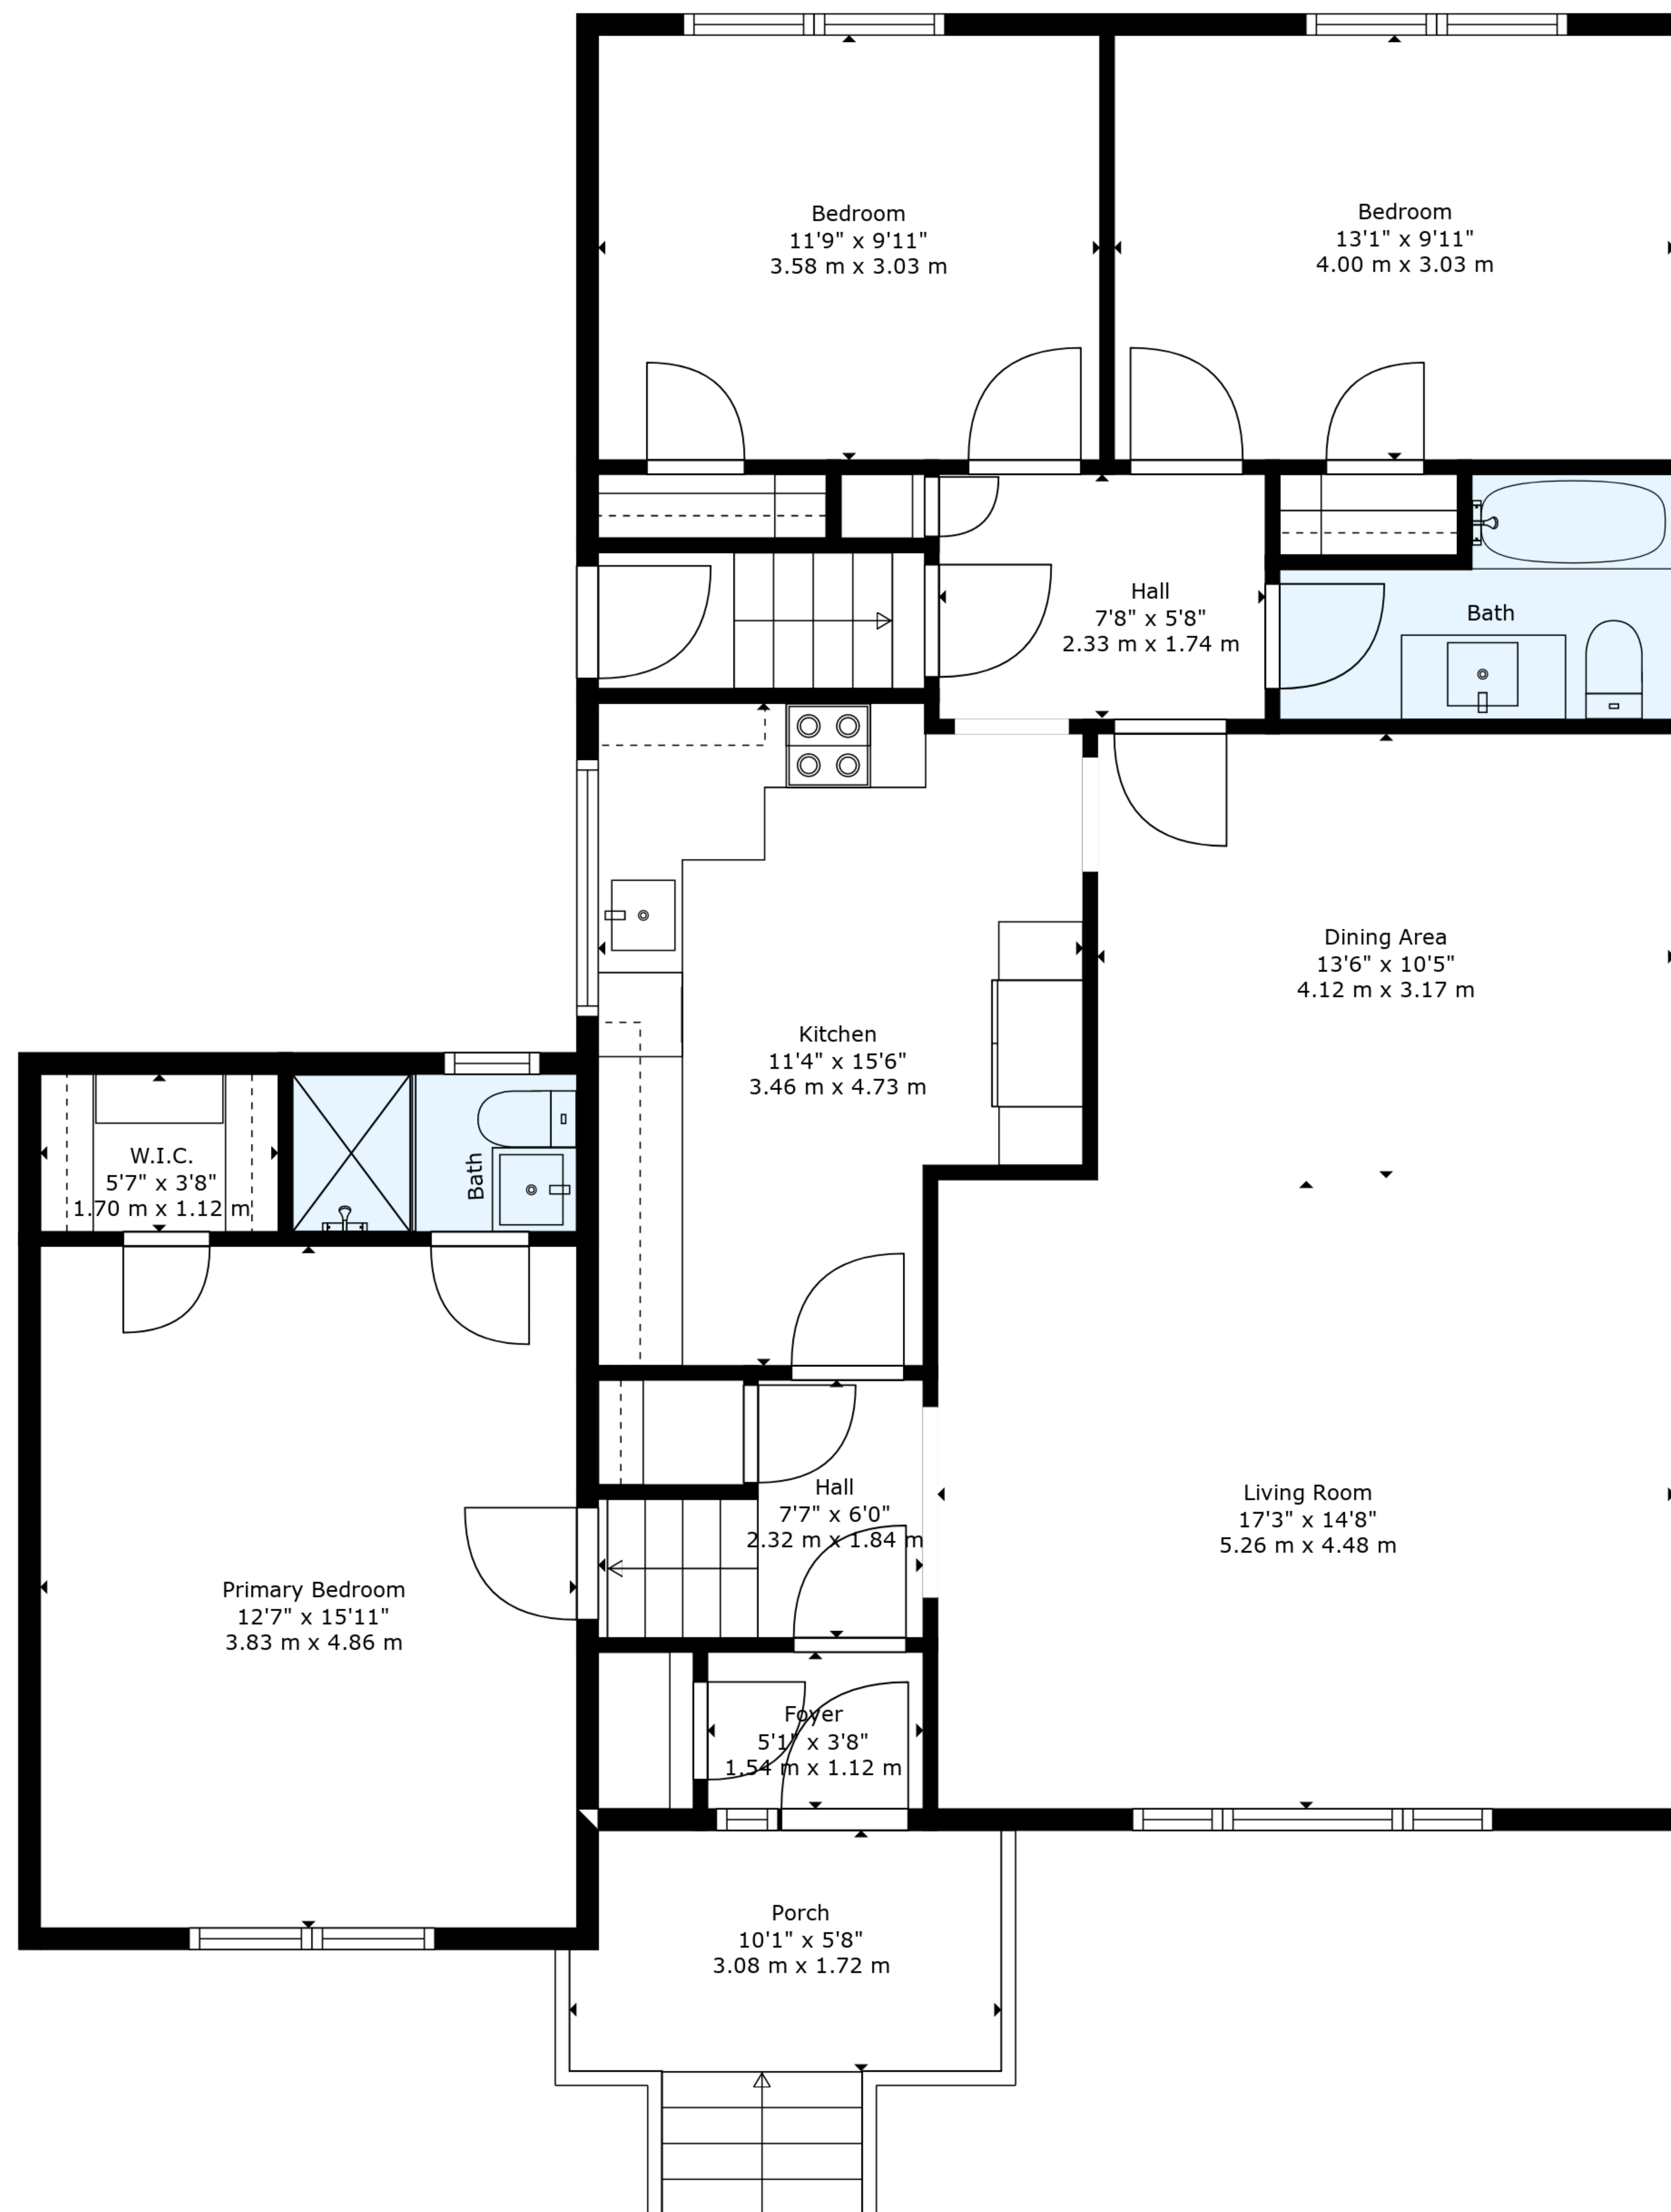

Floor 1

Floor 2

Floor 3

**TOTAL: 1989 sq. ft, 184 m2**  
 BELOW GROUND: 682 sq. ft, 63 m2, FLOOR 2: 1307 sq. ft, 121 m2, FLOOR 3: 0 sq. ft, 0 m2  
 EXCLUDED AREAS: UTILITY: 365 sq. ft, 34 m2, PORCH: 71 sq. ft, 7 m2, GARAGE: 251 sq. ft, 23 m2

Information Is Calculated By Air Unlimited Corp. ; Deemed Highly Reliable But Not Guaranteed.

**TOTAL: 1989 sq. ft, 184 m2**

BELOW GROUND: 682 sq. ft, 63 m2, FLOOR 2: 1307 sq. ft, 121 m2, FLOOR 3: 0 sq. ft, 0 m2  
 EXCLUDED AREAS: UTILITY: 365 sq. ft, 34 m2, PORCH: 71 sq. ft, 7 m2, GARAGE: 251 sq. ft, 23 m2