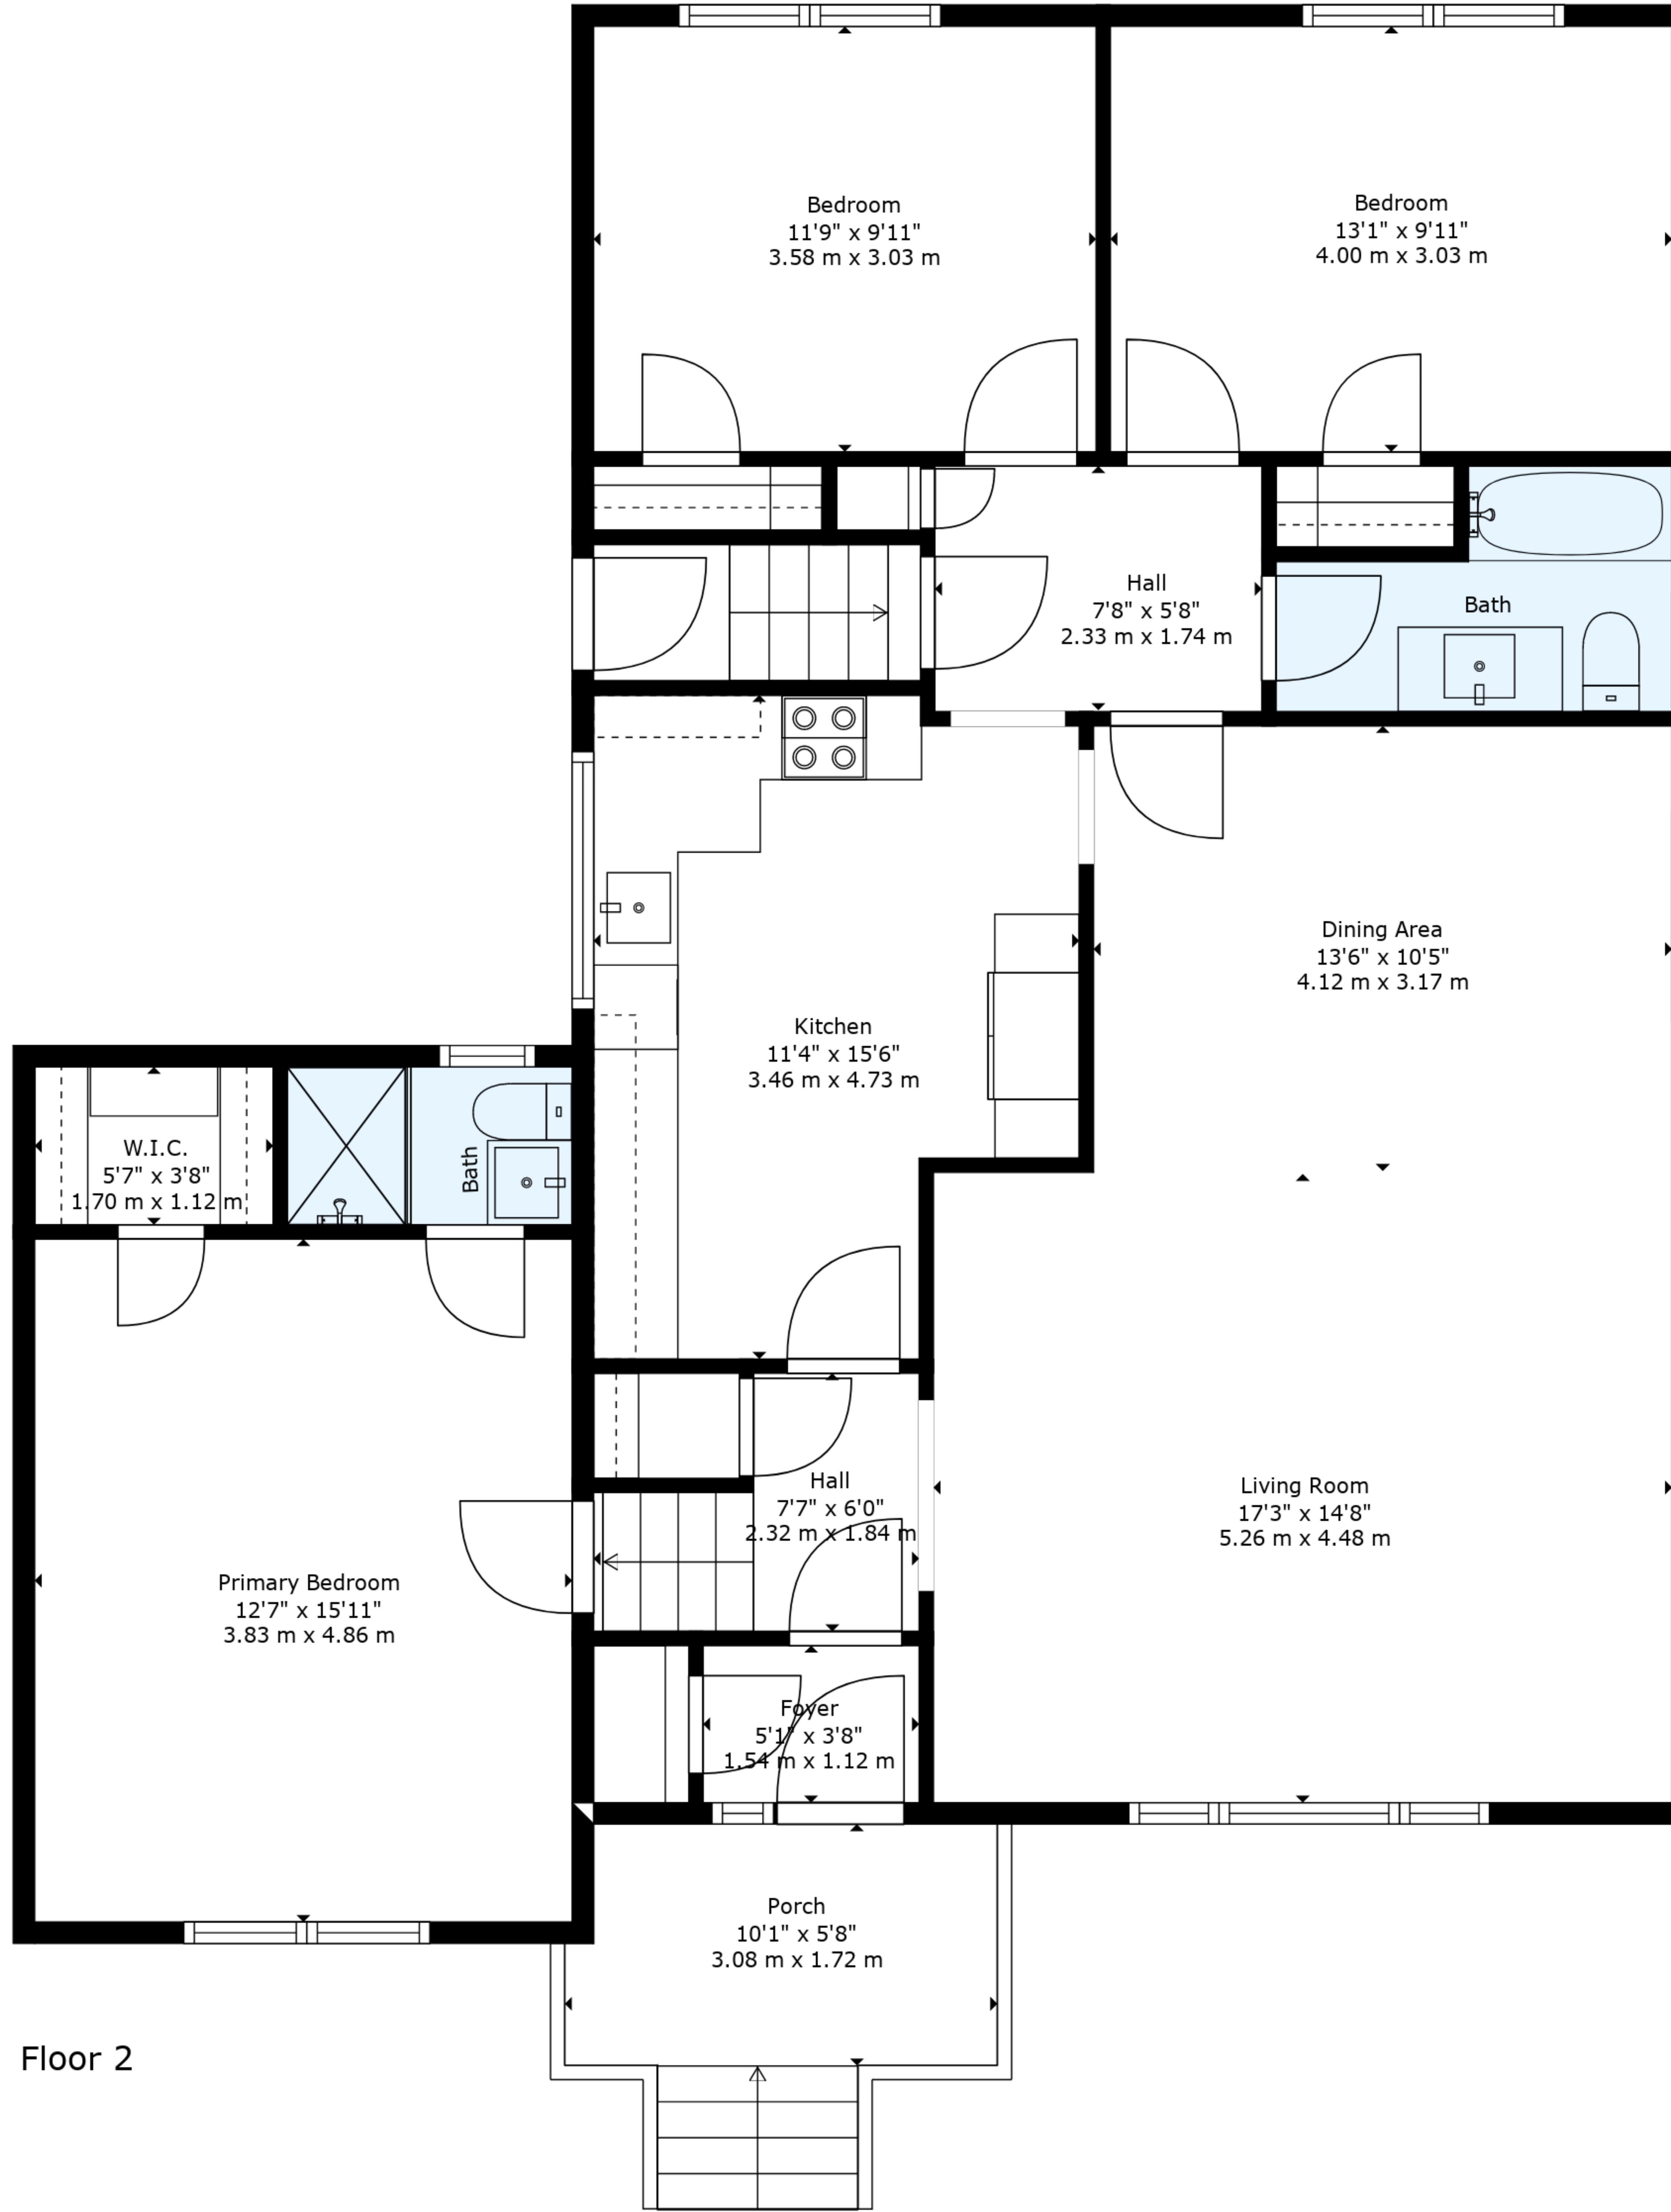

Floor 1

Floor 2

Floor 3

**TOTAL: 1989 sq. ft, 184 m2**  
 BELOW GROUND: 682 sq. ft, 63 m2, FLOOR 2: 1307 sq. ft, 121 m2, FLOOR 3: 0 sq. ft, 0 m2  
 EXCLUDED AREAS: UTILITY: 365 sq. ft, 34 m2, PORCH: 71 sq. ft, 7 m2, GARAGE: 251 sq. ft, 23 m2

Information Is Calculated By Air Unlimited Corp. ; Deemed Highly Reliable But Not Guaranteed.

**TOTAL: 1989 sq. ft, 184 m2**

BELOW GROUND: 682 sq. ft, 63 m2, FLOOR 2: 1307 sq. ft, 121 m2, FLOOR 3: 0 sq. ft, 0 m2  
 EXCLUDED AREAS: UTILITY: 365 sq. ft, 34 m2, PORCH: 71 sq. ft, 7 m2, GARAGE: 251 sq. ft, 23 m2