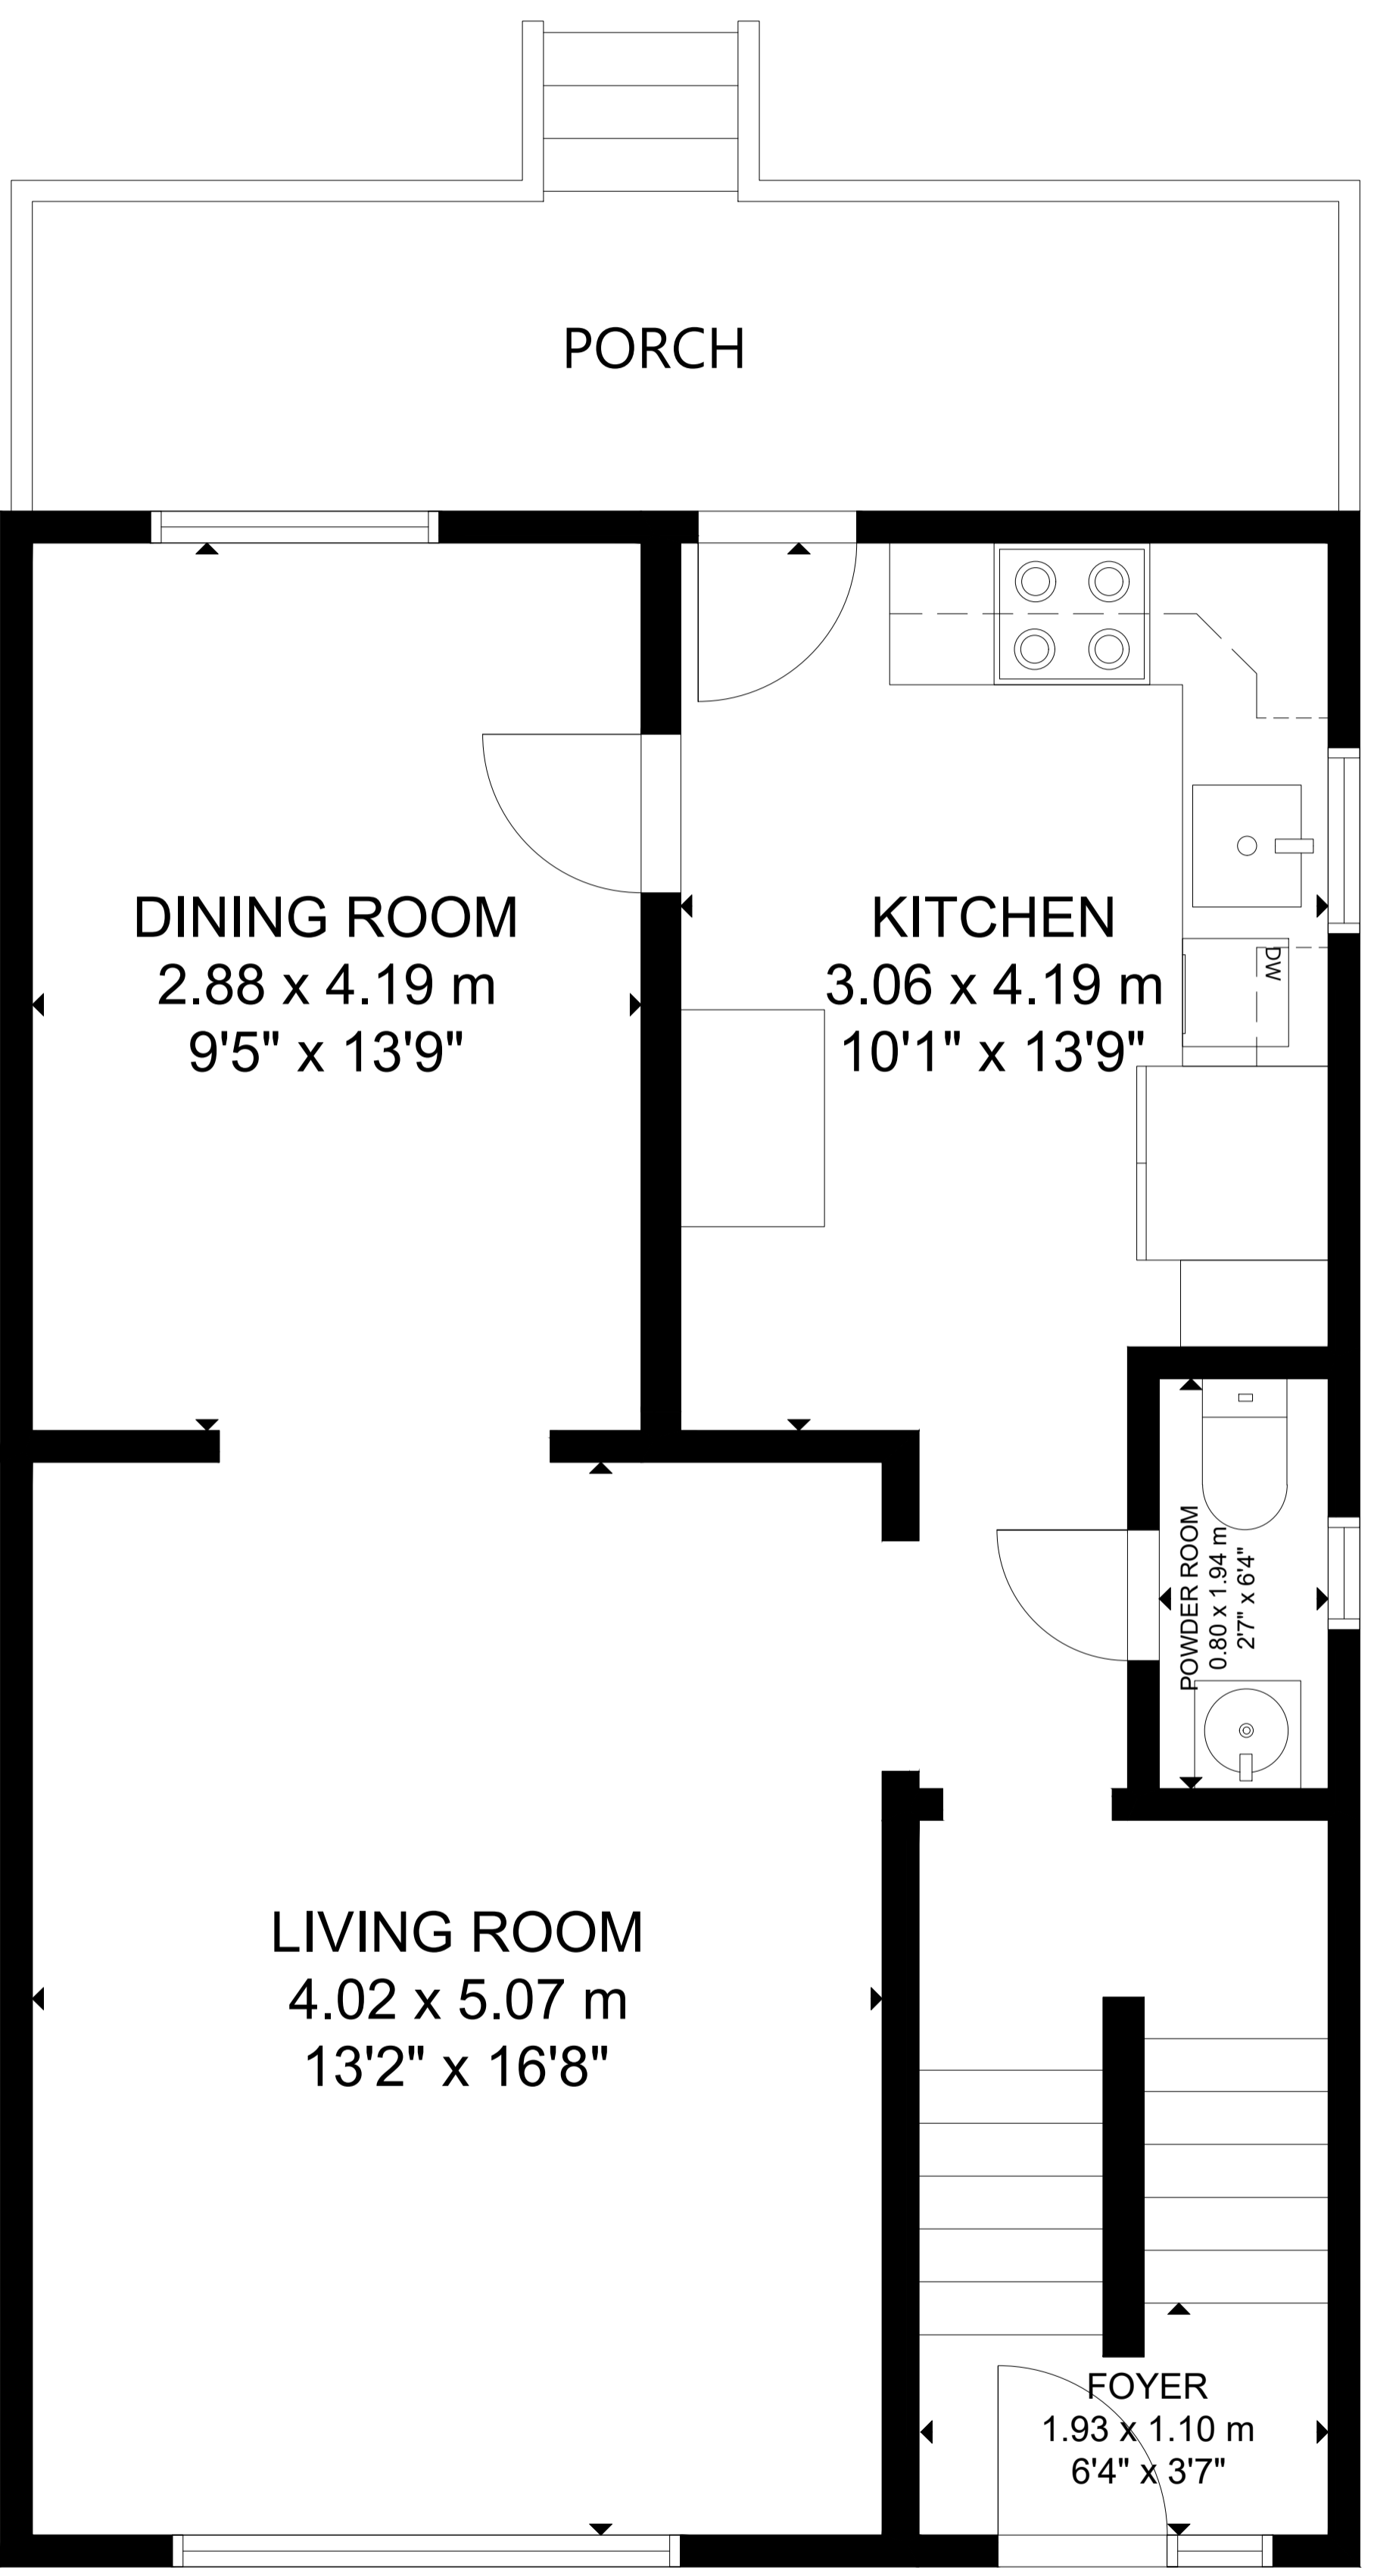

53 Clairton Crescent

LOWER LEVEL

MAIN FLOOR

SECOND FLOOR

GROSS INTERNAL AREA
 MAIN FLOOR : 58 m²/ 621 sq ft, SECOND FLOOR : 58 m²/ 623 sq ft
 LOWER LEVEL: 65 m²/ 705 sq ft
 TOTAL: 181 m²/ 1,949 sq ft
 SIZE AND DIMENSIONS ARE APPROXIMATE, ACTUAL MAY VARY.