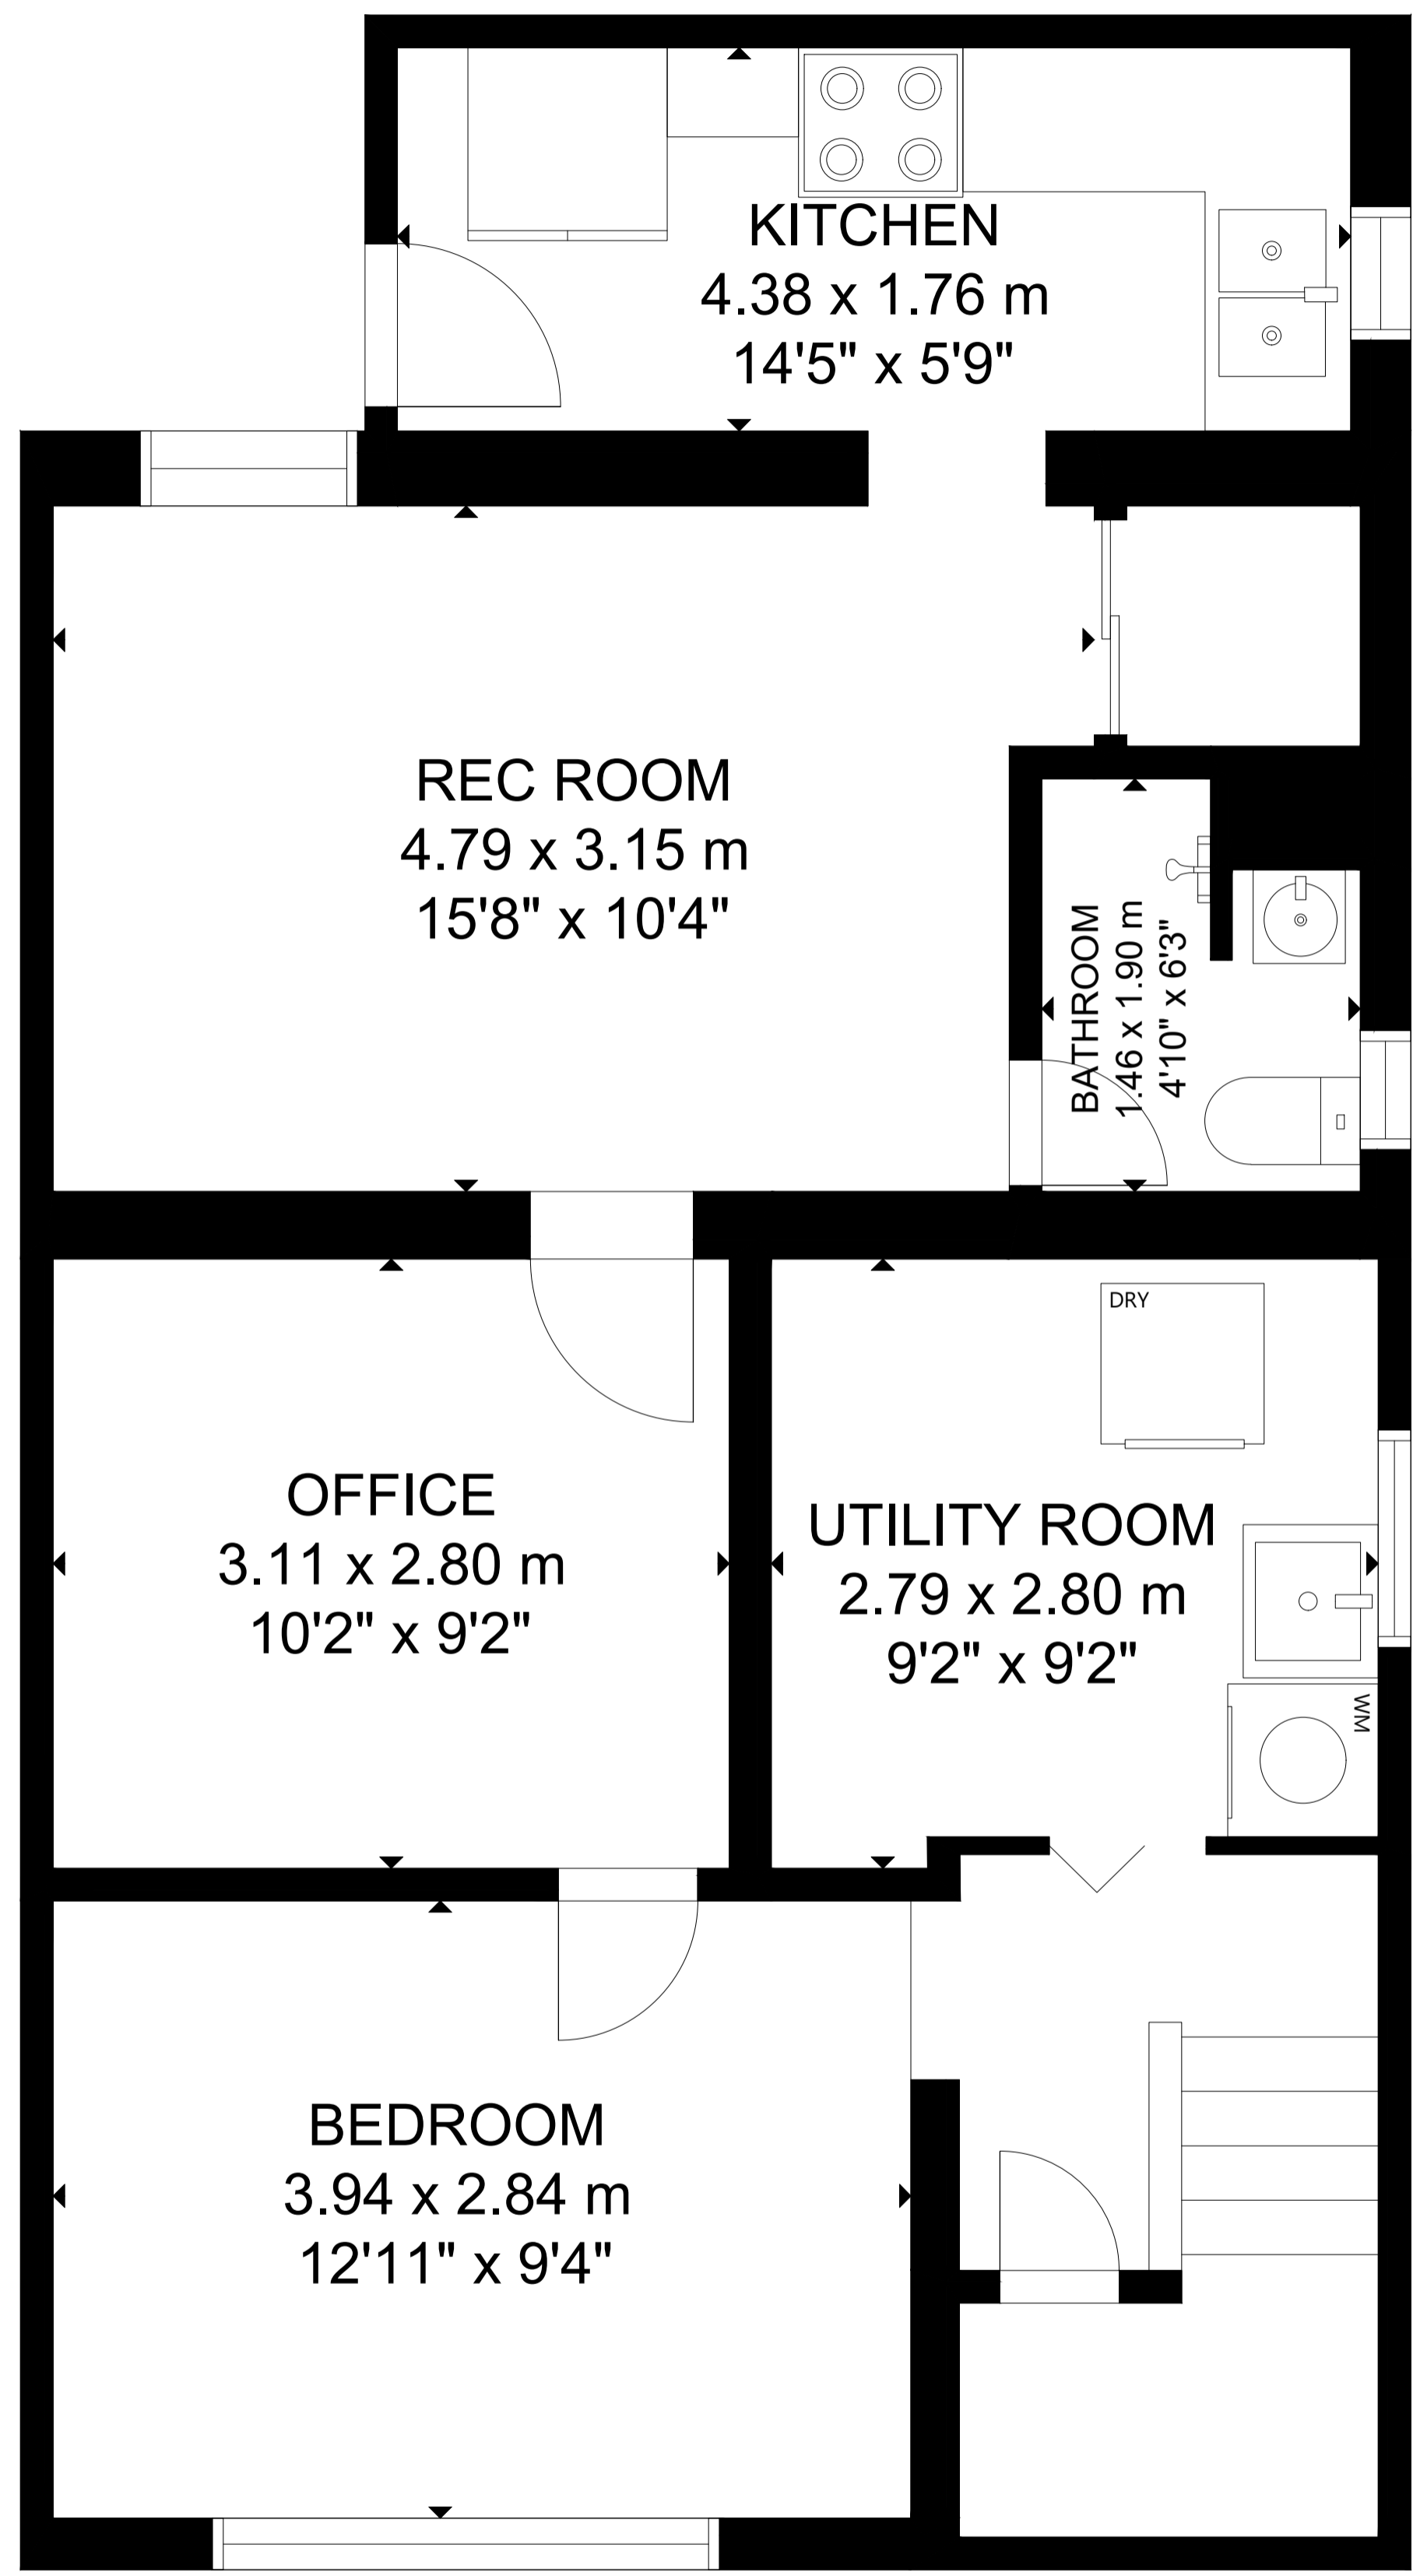

53 Clairton Crescent

LOWER LEVEL

MAIN FLOOR

SECOND FLOOR

GROSS INTERNAL AREA
 MAIN FLOOR : 58 m²/ 621 sq ft, SECOND FLOOR : 58 m²/ 623 sq ft
 LOWER LEVEL: 65 m²/ 705 sq ft
 TOTAL: 181 m²/ 1,949 sq ft
 SIZE AND DIMENSIONS ARE APPROXIMATE, ACTUAL MAY VARY.