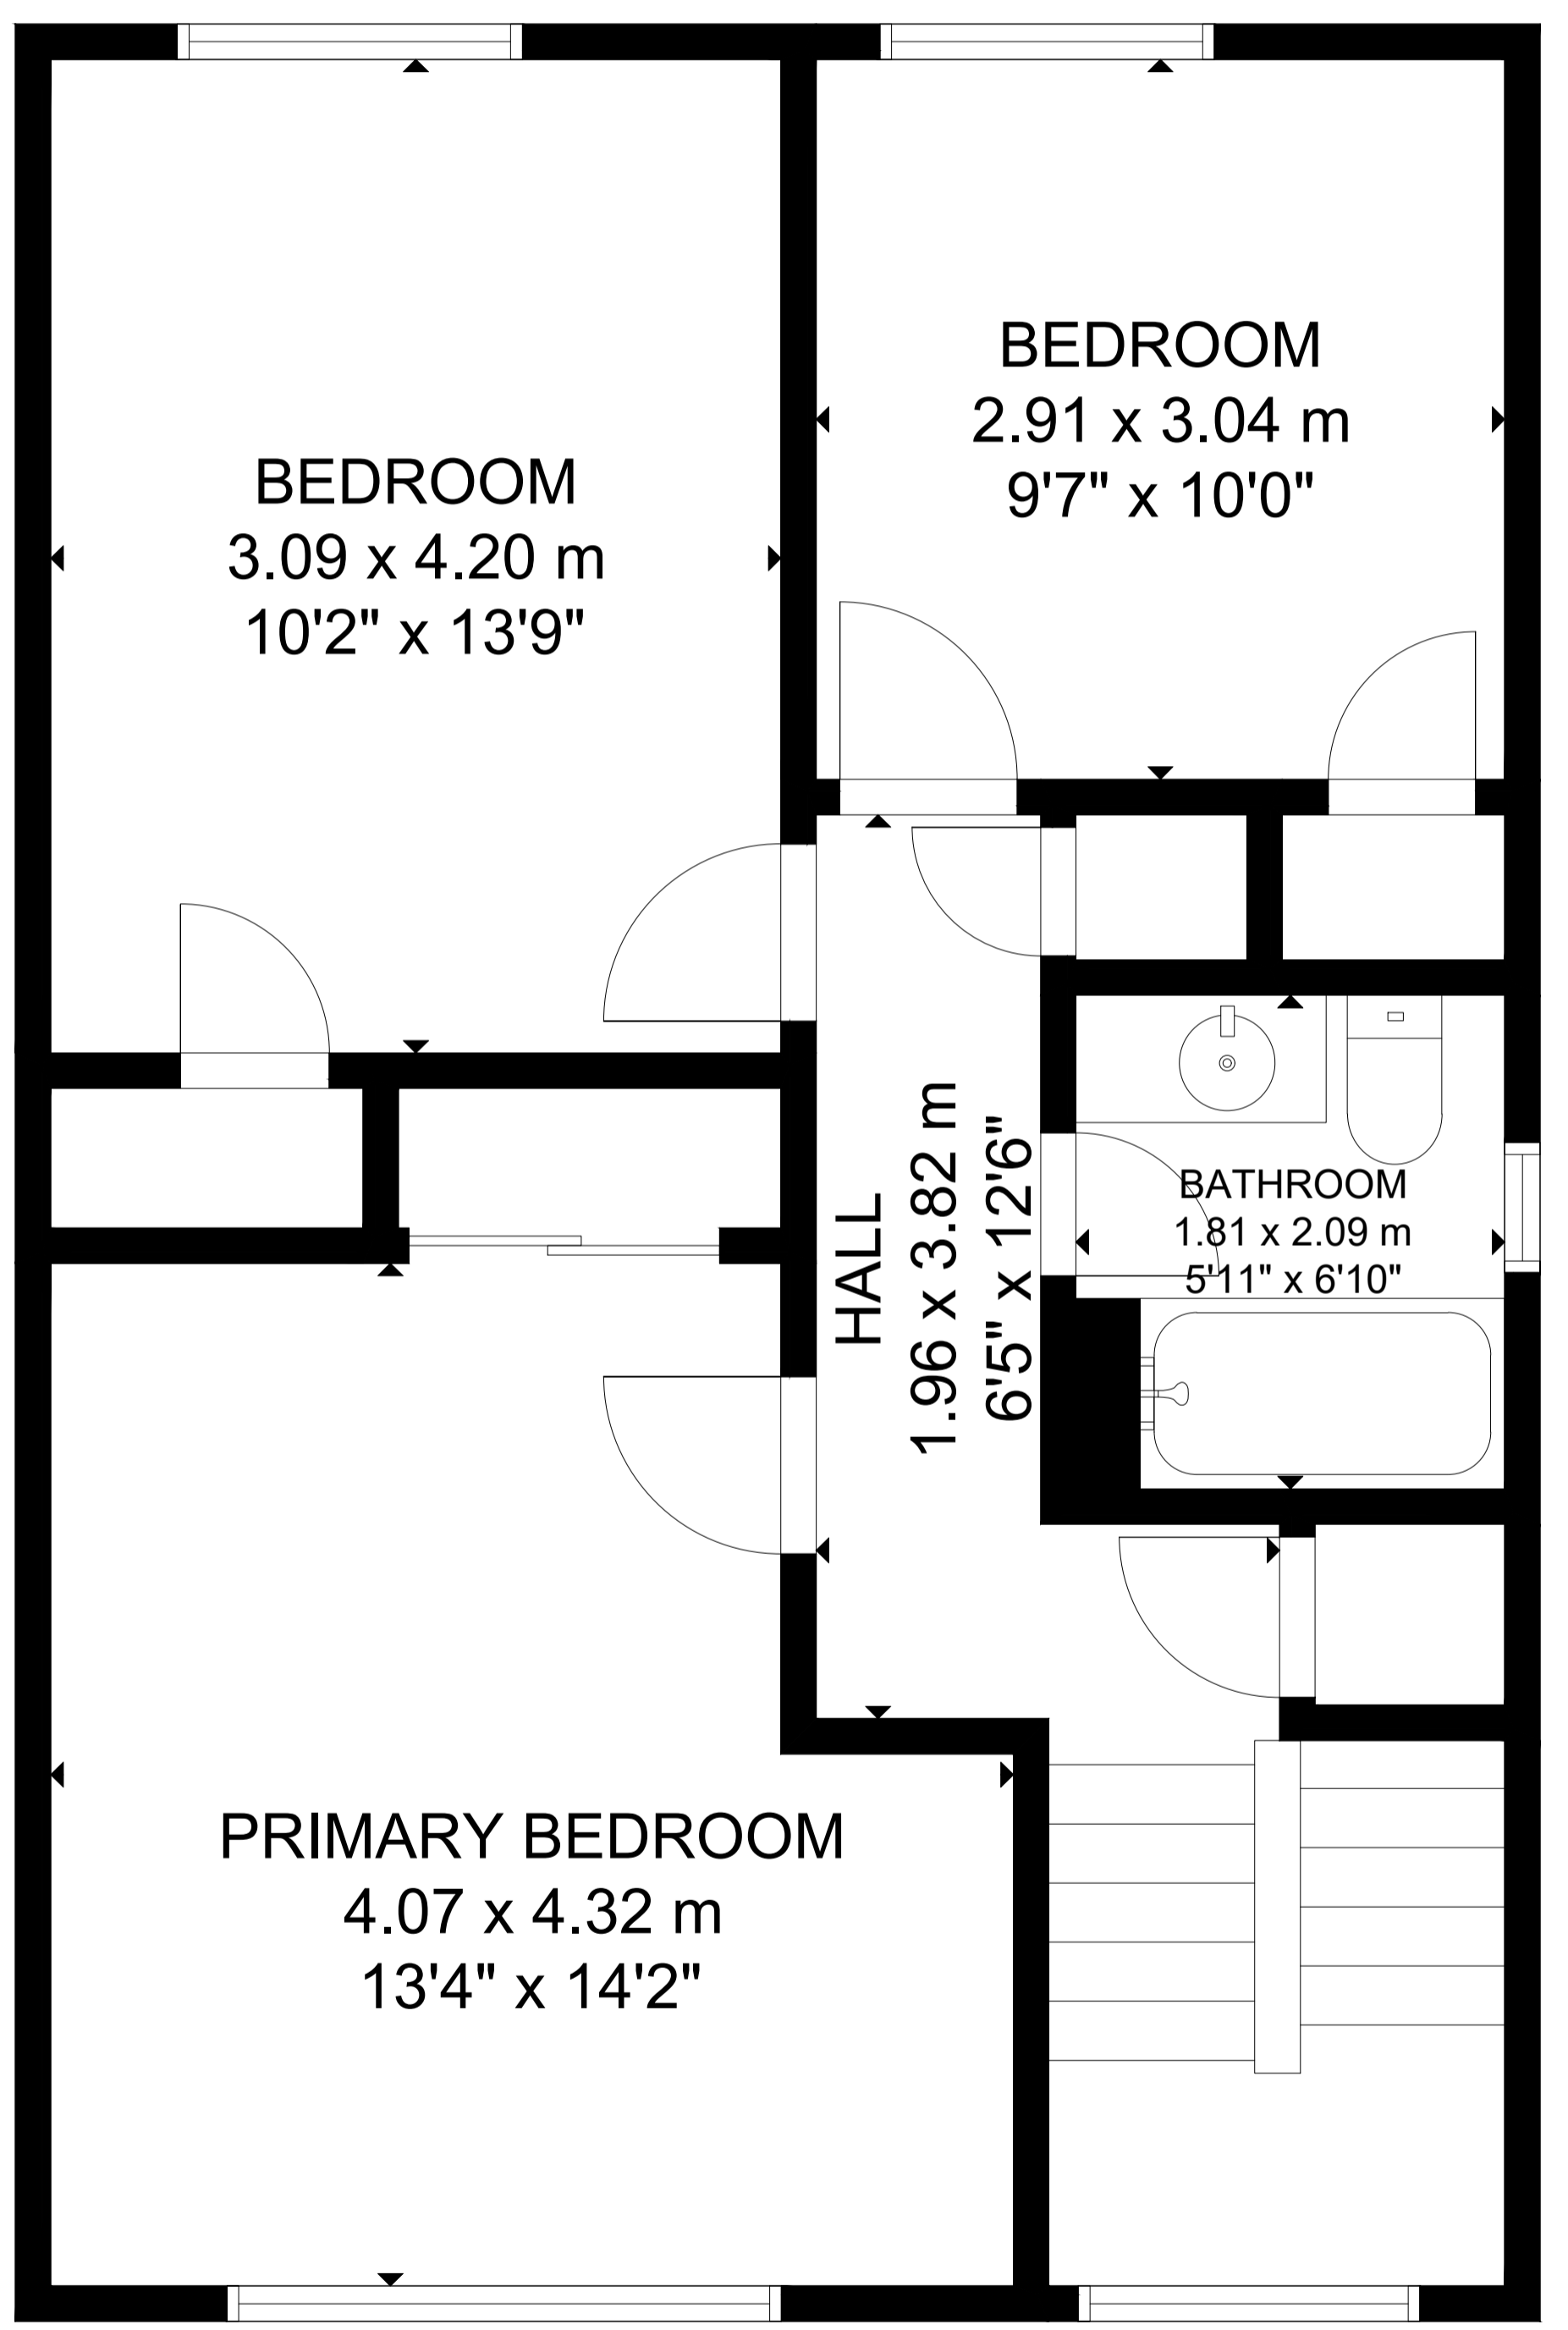

53 Clairton Crescent

LOWER LEVEL

MAIN FLOOR

SECOND FLOOR

GROSS INTERNAL AREA
 MAIN FLOOR : 58 m²/ 621 sq ft, SECOND FLOOR : 58 m²/ 623 sq ft
 LOWER LEVEL: 65 m²/ 705 sq ft
 TOTAL: 181 m²/ 1,949 sq ft
 SIZE AND DIMENSIONS ARE APPROXIMATE, ACTUAL MAY VARY.