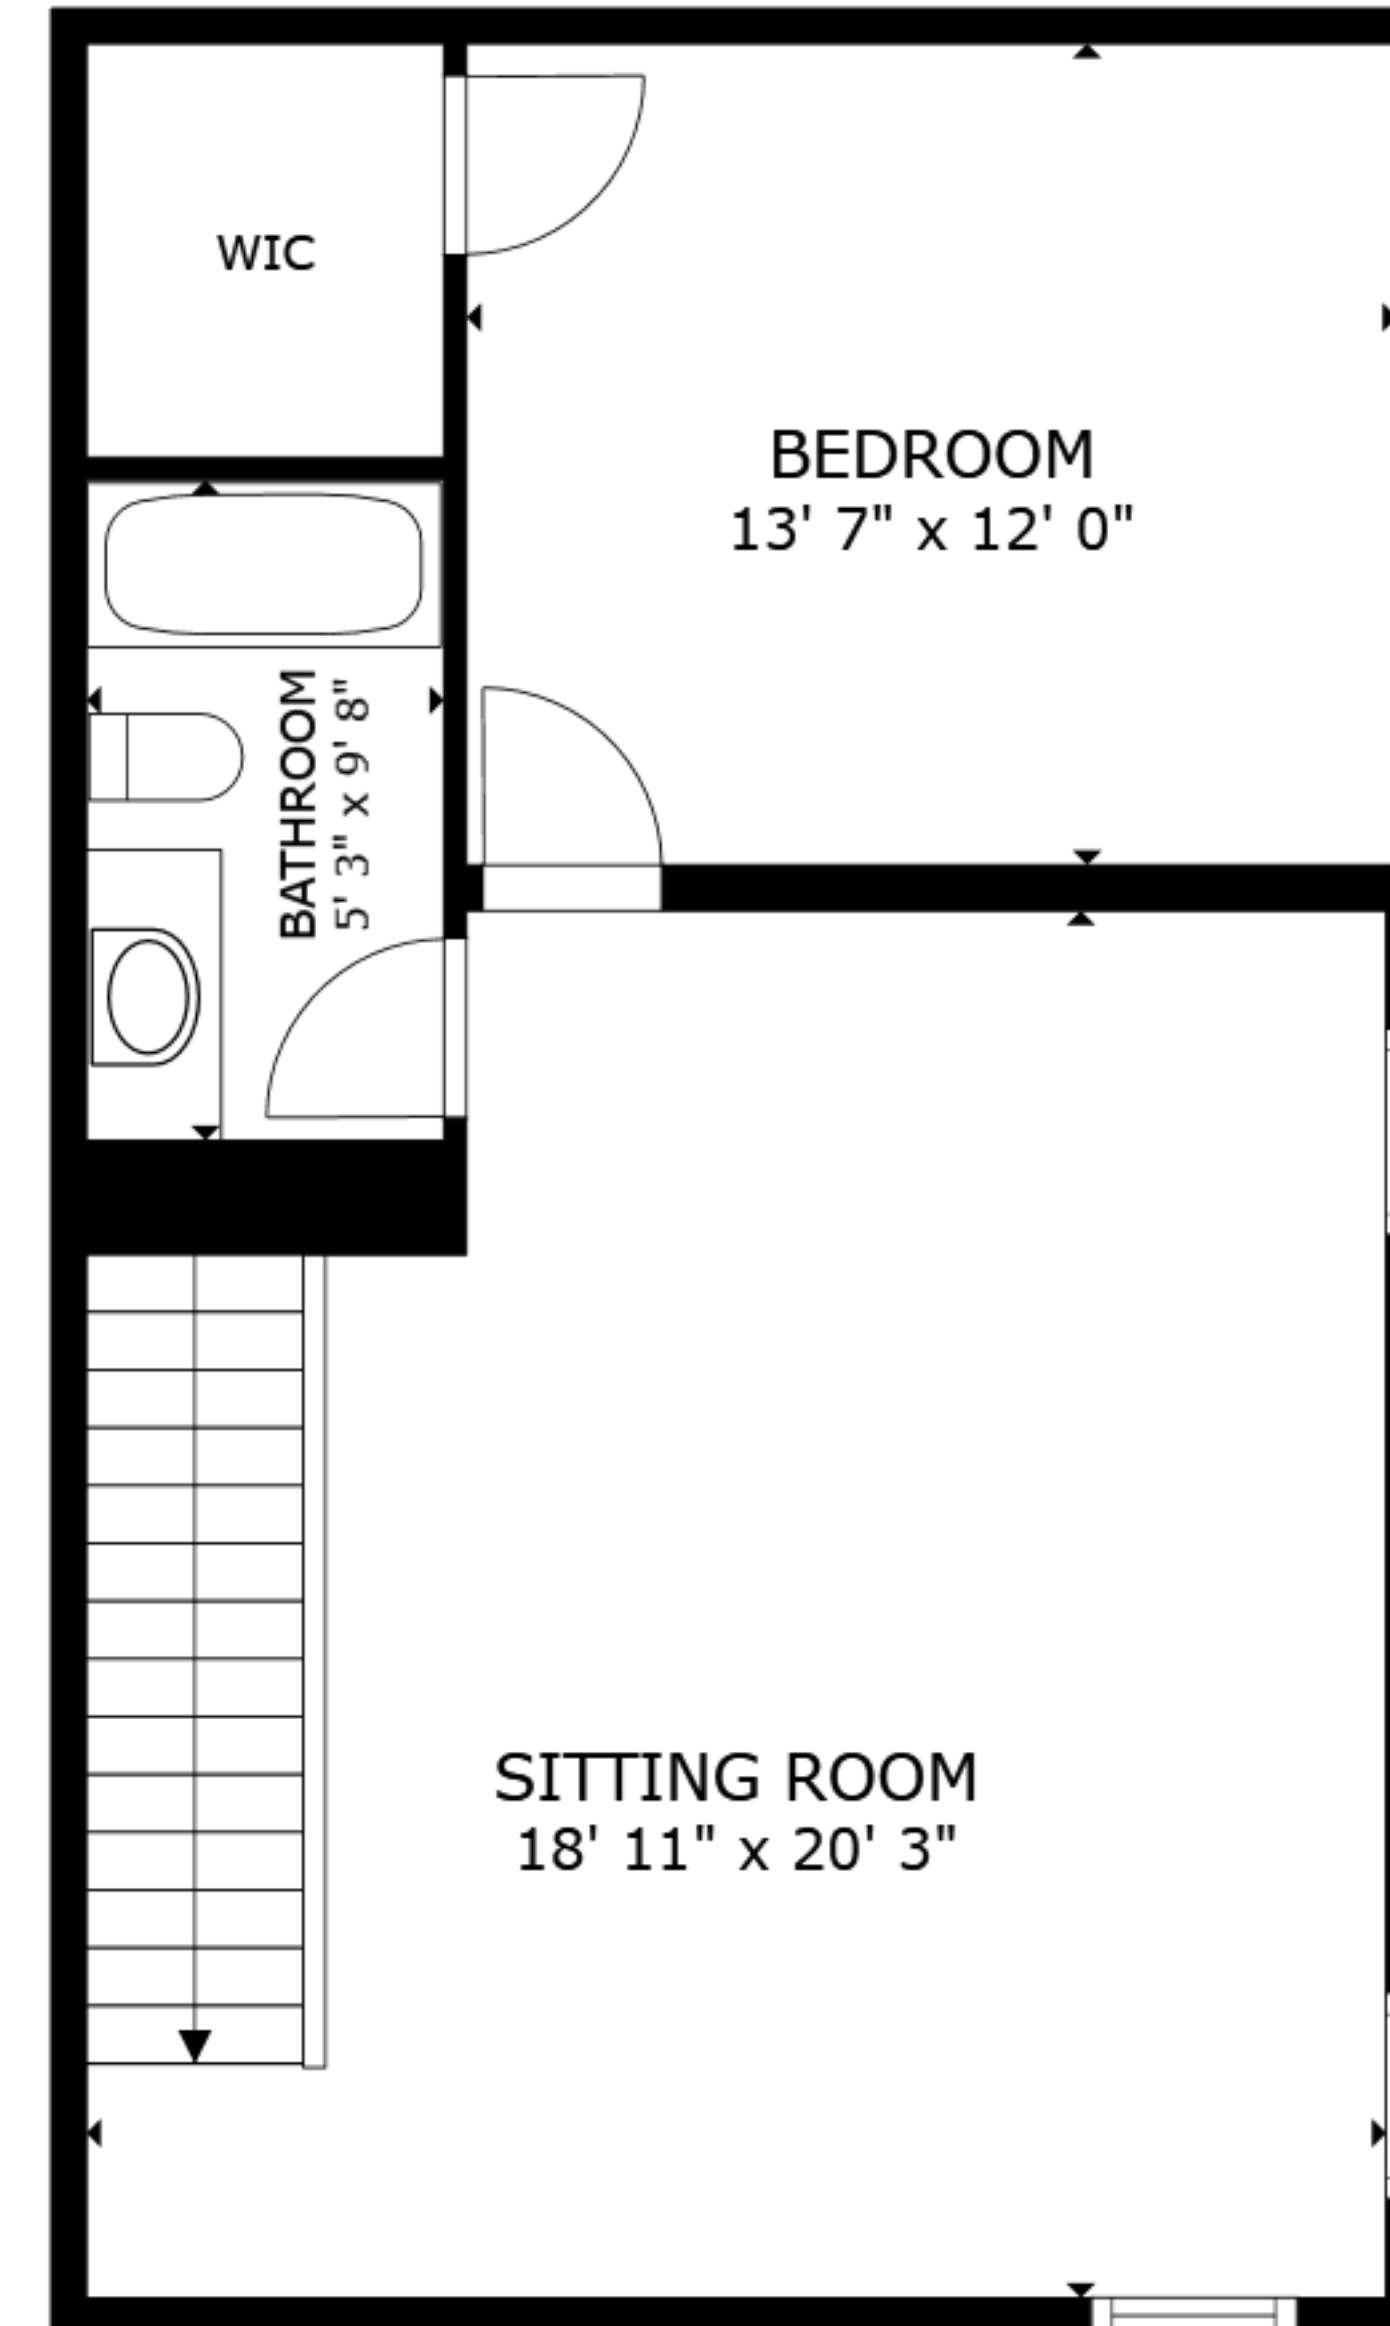

FLOOR 1

FLOOR 2

GROSS INTERNAL AREA
 FLOOR 1 1,692 sq.ft. FLOOR 2 625 sq.ft.
 TOTAL : 2,317 sq.ft.

SIZES AND DIMENSIONS ARE APPROXIMATE, ACTUAL MAY VARY.