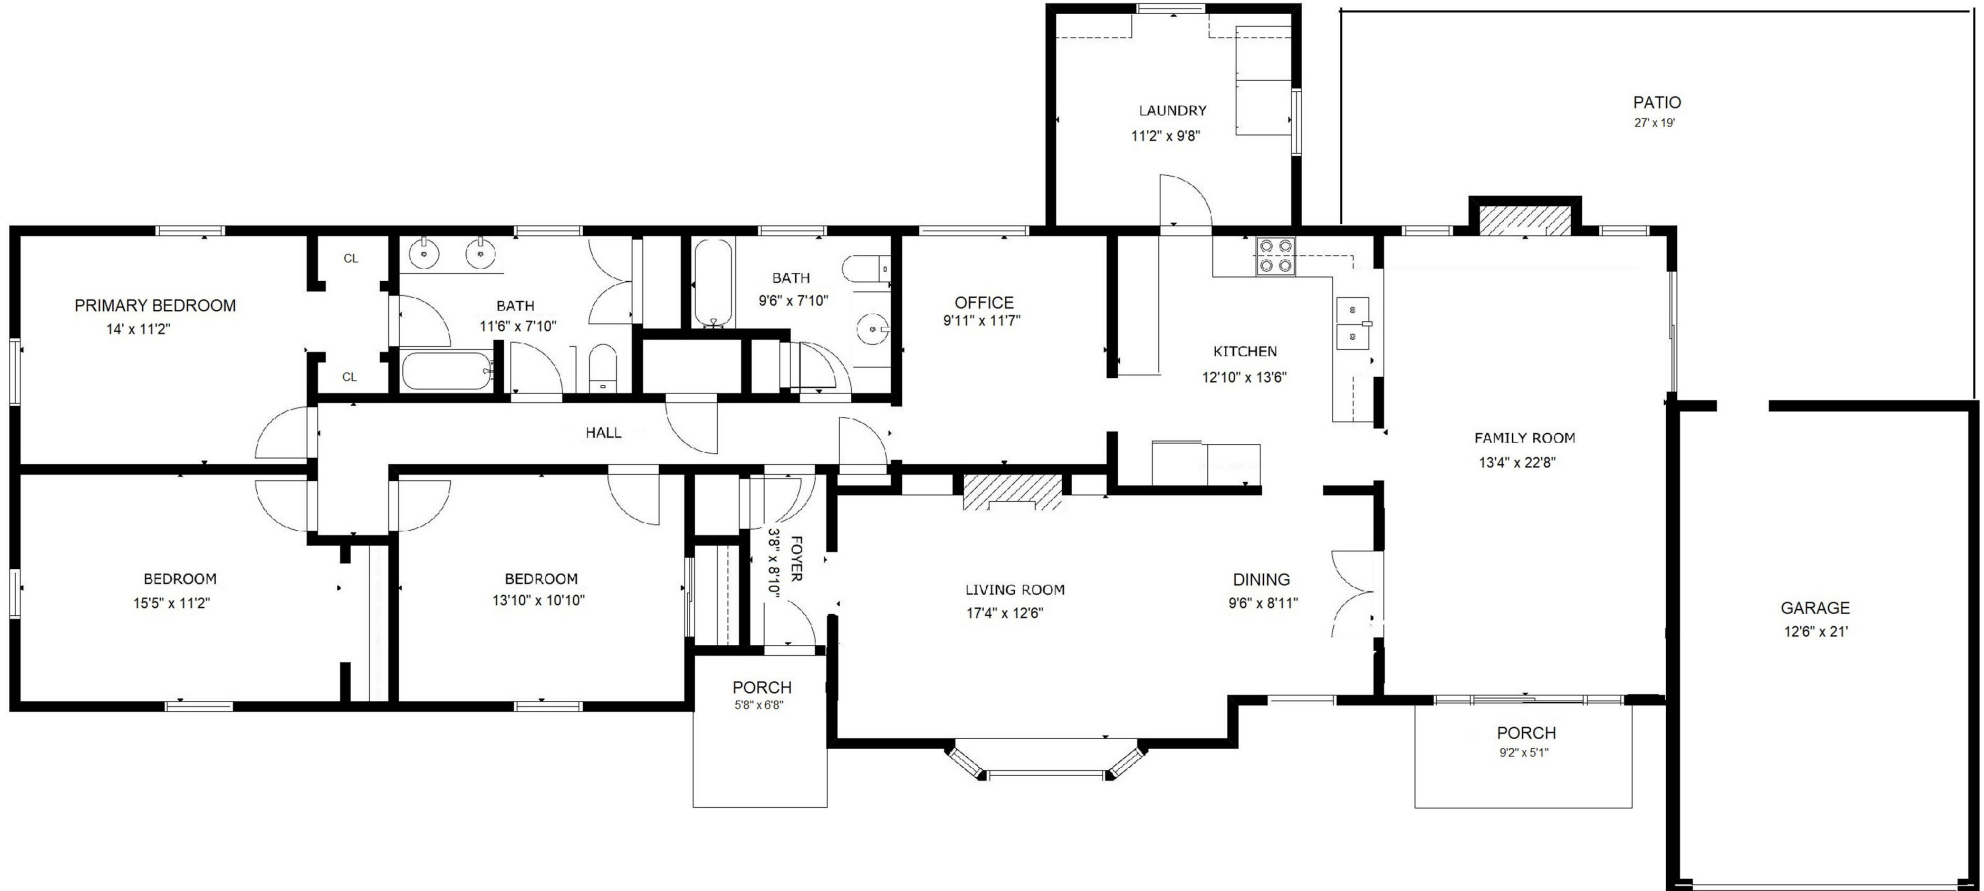

389 Dewitt Smith Road Pittsboro, NC 27312

The following dimensions are approximate interior wall to wall dimensions, measured on site, from the widest portion of each room, then calculated to Feet/Inches from Rounded Decimal Feet. Information deemed reliable, but not guaranteed.