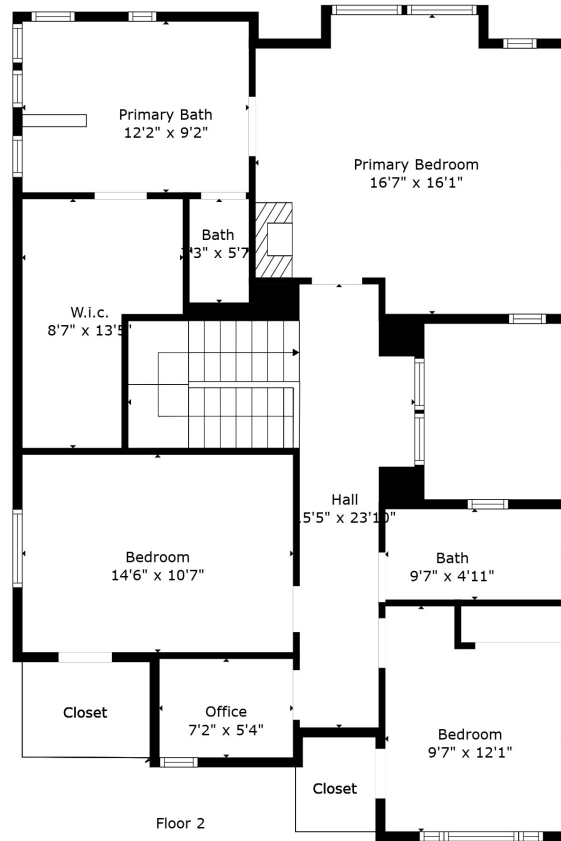

Floor 1

Floor 2

Total scanned area: 2521 sq. ft

Measurements Are Deemed Reliable, But Not Guaranteed.

Total scanned area: 2521 sq. ft

Measurements Are Deemed Reliable, But Not Guaranteed.

Total scanned area: 2521 sq. ft