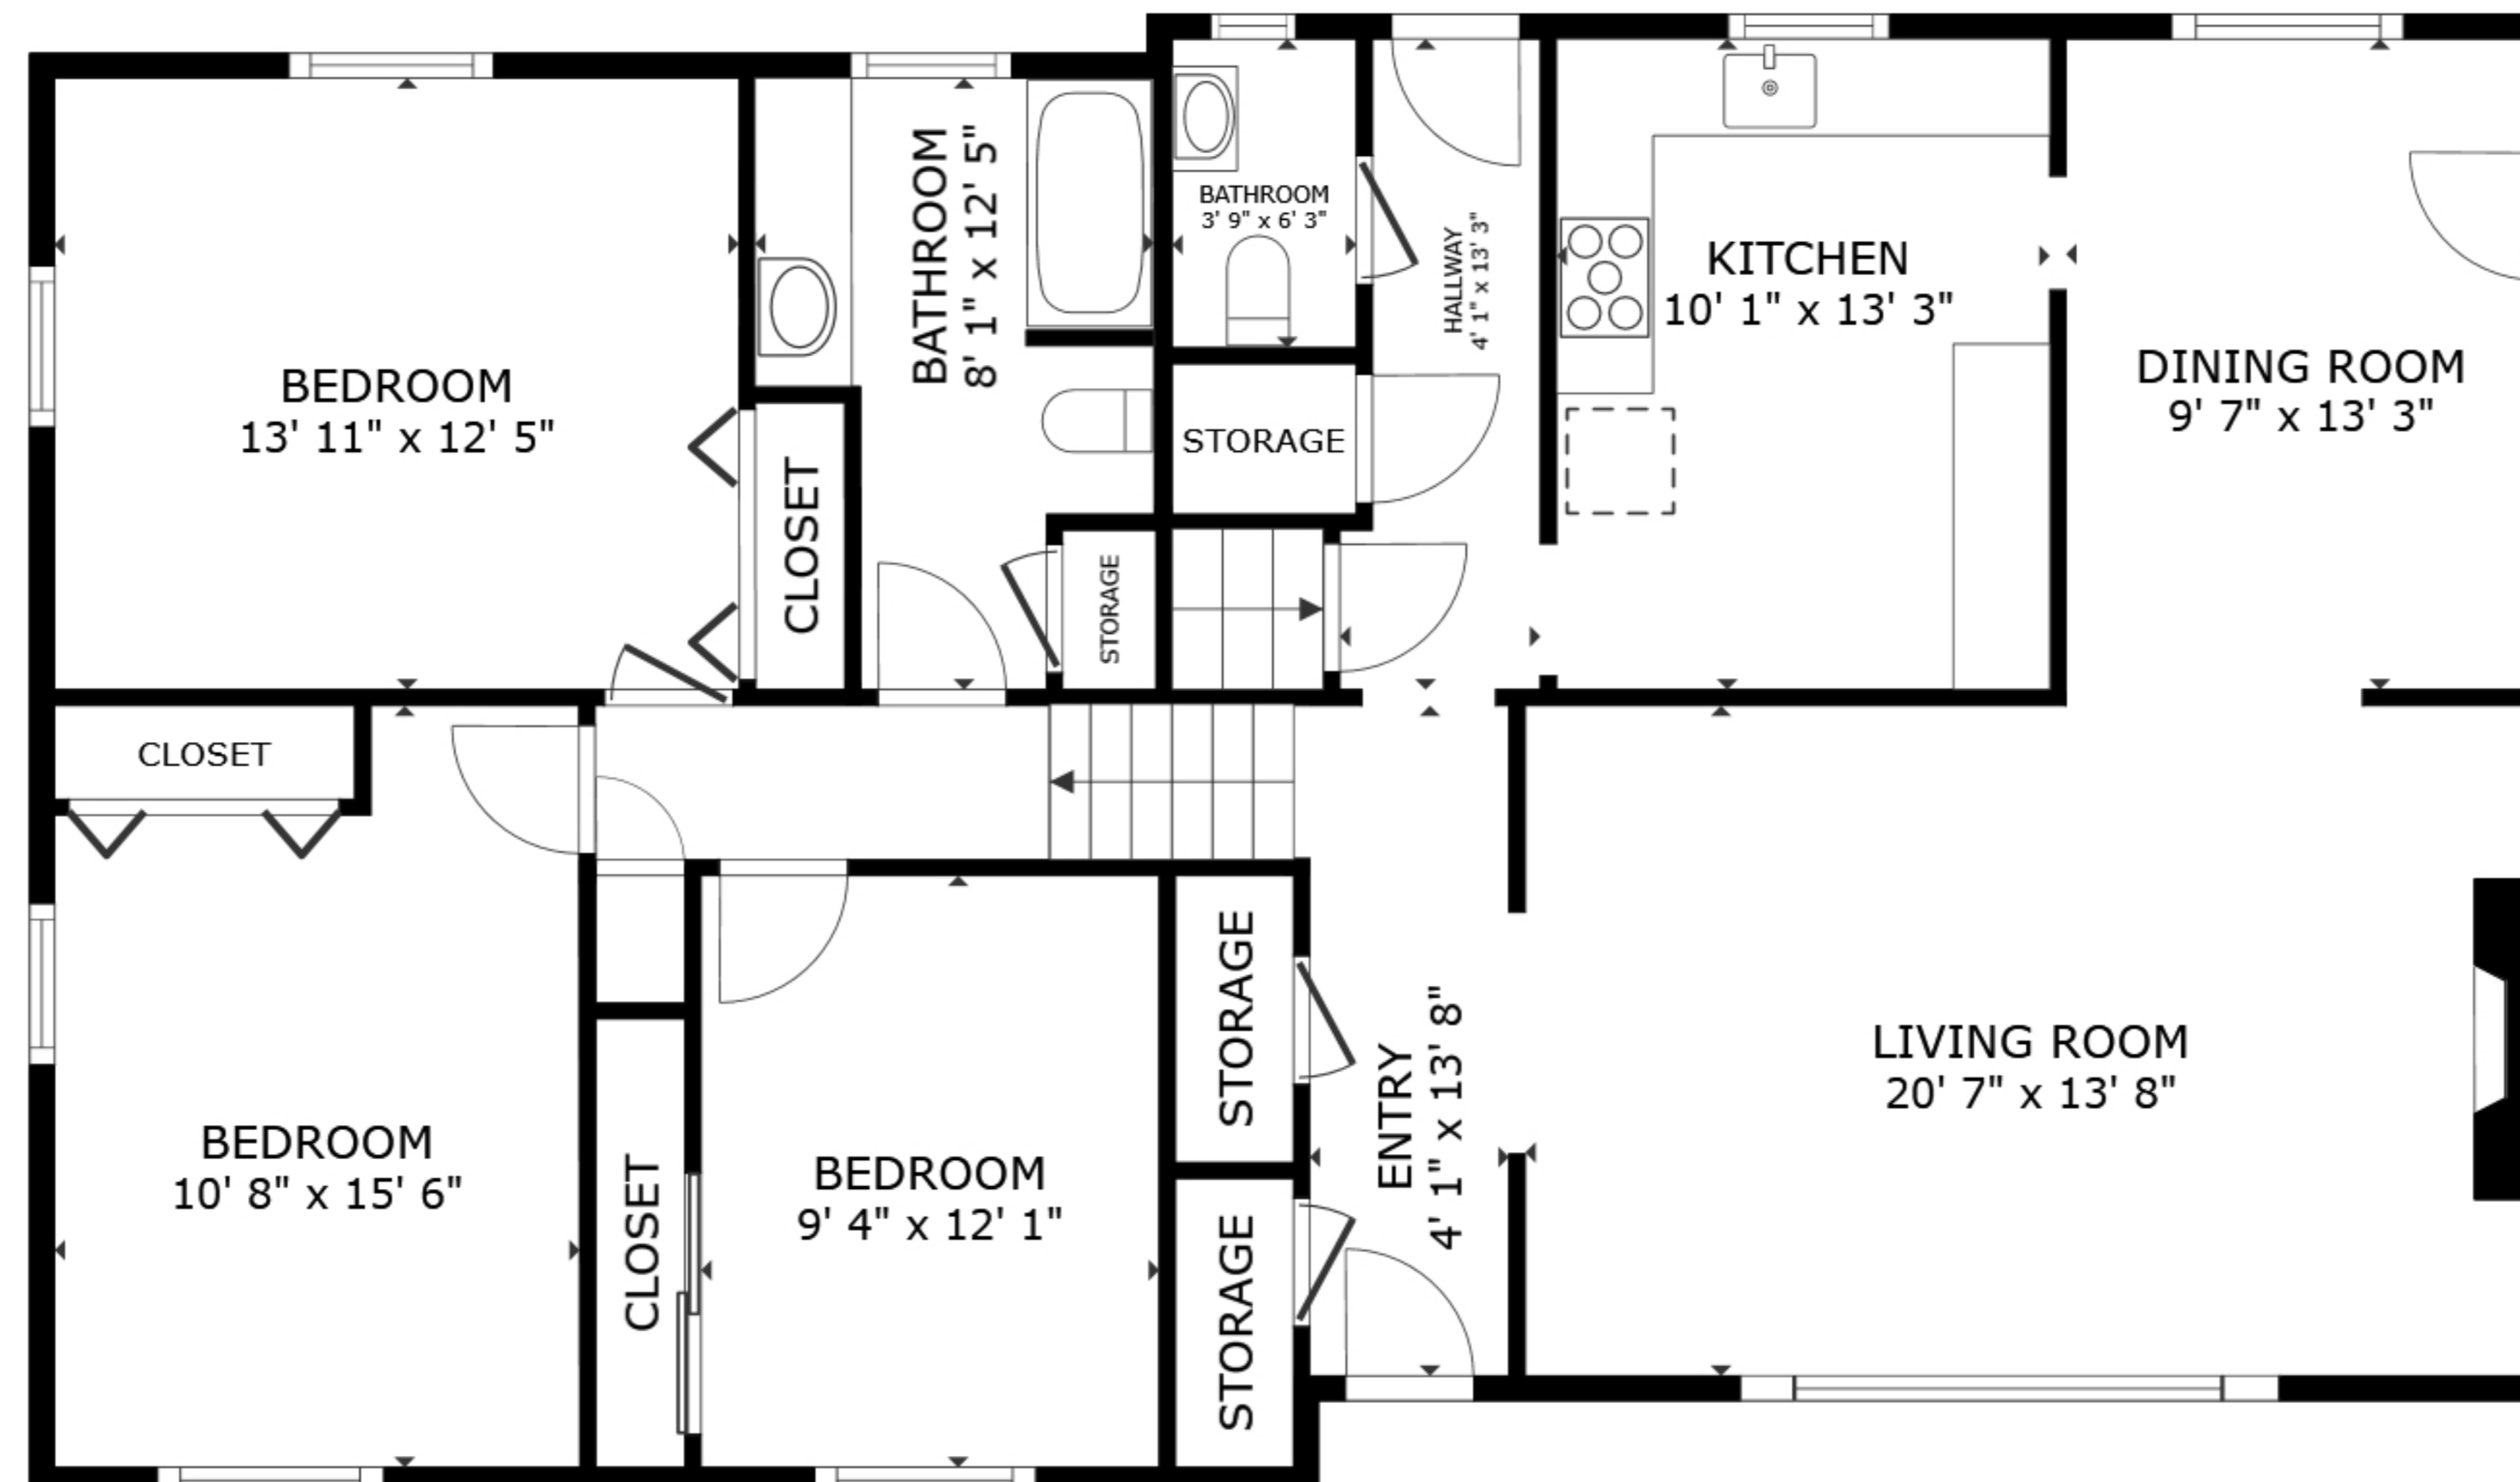

FLOOR 1

FLOOR 2

GROSS INTERNAL AREA  
 FLOOR 1 1,265 sq.ft. FLOOR 2 1,406 sq.ft.  
 TOTAL : 2,671 sq.ft.

SIZES AND DIMENSIONS ARE APPROXIMATE, ACTUAL MAY VARY.