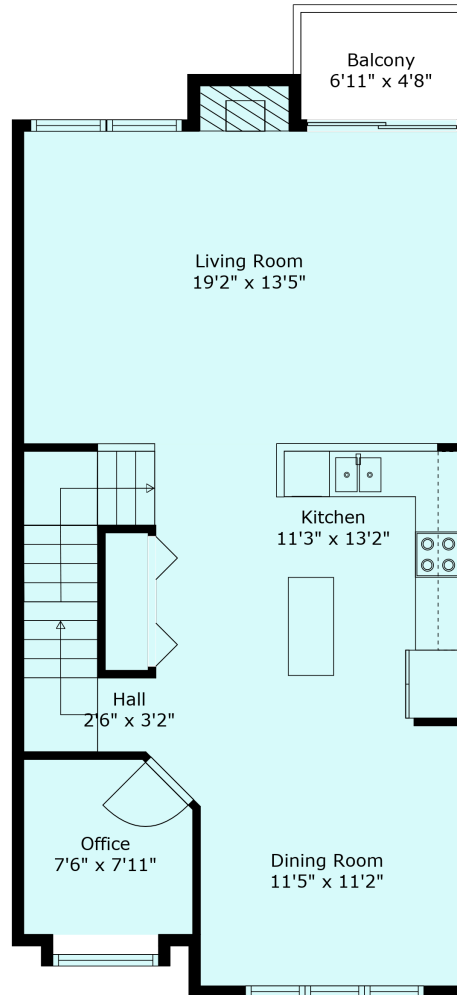

5556 Peach Rd #2

Sabrina Vandenberg PREC
sabrina@chilliwackproperties.net

Floor 1

Floor 2

Floor 3

Estimated Areas:

Below Main: 434 sq. ft
Main Floor: 742 sq. ft
Above Main: 731 sq. ft
Total: 1907 Sq. Ft

5556 Peach Rd #2

Sabrina Vandenberg PREC
sabrina@chilliwackproperties.net

Estimated Areas:

Below Main: 434 sq. ft
Main Floor: 742 sq. ft
Above Main: 731 sq. ft
Total: 1907 Sq. Ft

5556 Peach Rd #2

Sabrina Vandenberg PREC
sabrina@chilliwackproperties.net

Estimated Areas:

Below Main: 434 sq. ft
Main Floor: 742 sq. ft
Above Main: 731 sq. ft
Total: 1907 Sq. Ft

5556 Peach Rd #2

Sabrina Vandenberg PREC
sabrina@chilliwackproperties.net

Estimated Areas:

Below Main: 434 sq. ft
Main Floor: 742 sq. ft
Above Main: 731 sq. ft
Total: 1907 Sq. Ft