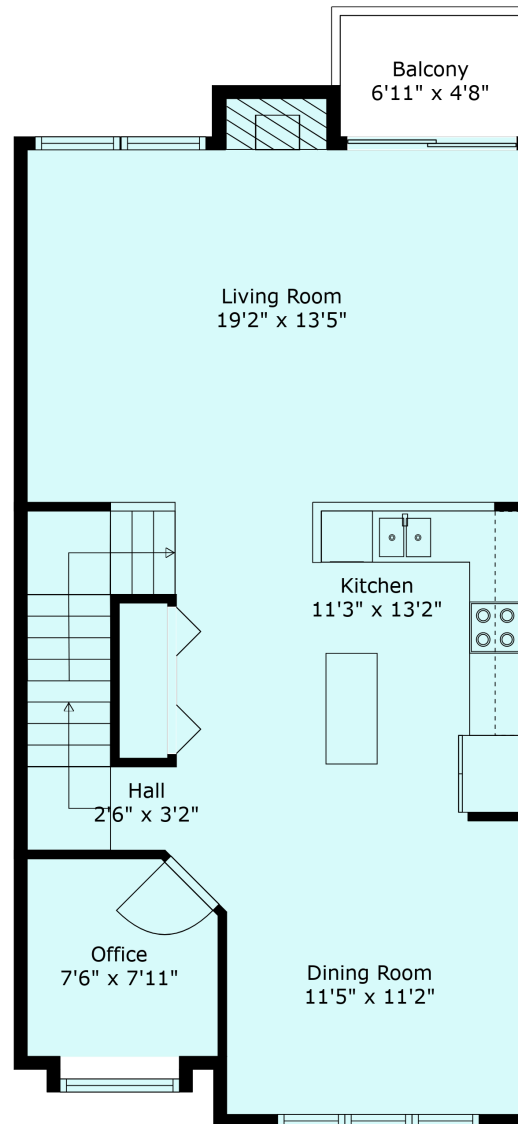

5556 Peach Rd #2

Sabrina Vandenberg PREC
sabrina@chilliwackproperties.net

Floor 1

Floor 2

Floor 3

Estimated Areas:

Below Main: 434 sq. ft
Main Floor: 742 sq. ft
Above Main: 731 sq. ft
Total: 1907 Sq. Ft

5556 Peach Rd #2

Sabrina Vandenberg PREC
sabrina@chilliwackproperties.net

Estimated Areas:

Below Main: 434 sq. ft
Main Floor: 742 sq. ft
Above Main: 731 sq. ft
Total: 1907 Sq. Ft

5556 Peach Rd #2

Sabrina Vandenberg PREC
sabrina@chilliwackproperties.net

Estimated Areas:

Below Main: 434 sq. ft
Main Floor: 742 sq. ft
Above Main: 731 sq. ft
Total: 1907 Sq. Ft

5556 Peach Rd #2

Sabrina Vandenberg PREC
sabrina@chilliwackproperties.net

Estimated Areas:

Below Main: 434 sq. ft
Main Floor: 742 sq. ft
Above Main: 731 sq. ft
Total: 1907 Sq. Ft