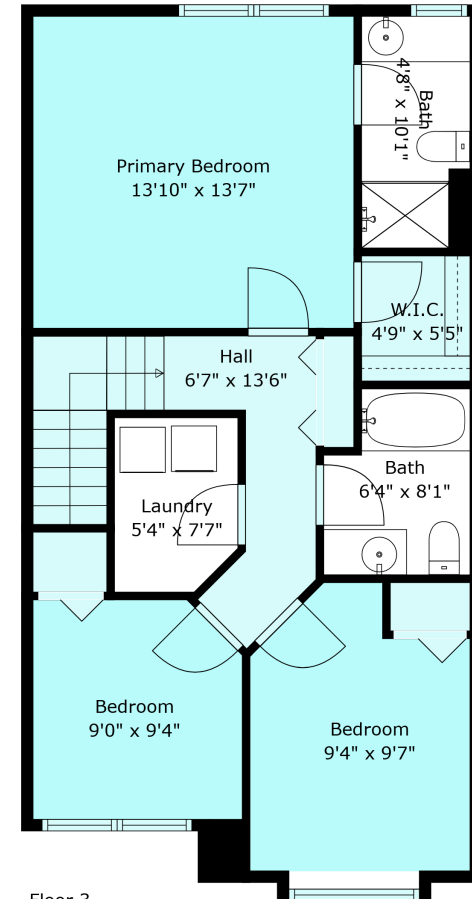

5556 Peach Rd #2

Sabrina Vandenberg PREC
sabrina@chilliwackproperties.net

Floor 1

Floor 2

Floor 3

Estimated Areas:

Below Main: 434 sq. ft
Main Floor: 742 sq. ft
Above Main: 731 sq. ft
Total: 1907 Sq. Ft

5556 Peach Rd #2

Sabrina Vandenberg PREC
sabrina@chilliwackproperties.net

Estimated Areas:

Below Main: 434 sq. ft
Main Floor: 742 sq. ft
Above Main: 731 sq. ft
Total: 1907 Sq. Ft

5556 Peach Rd #2

Sabrina Vandenberg PREC
sabrina@chilliwackproperties.net

Estimated Areas:

Below Main: 434 sq. ft
Main Floor: 742 sq. ft
Above Main: 731 sq. ft
Total: 1907 Sq. Ft

5556 Peach Rd #2

Sabrina Vandenberg PREC
sabrina@chilliwackproperties.net

Estimated Areas:

Below Main: 434 sq. ft
Main Floor: 742 sq. ft
Above Main: 731 sq. ft
Total: 1907 Sq. Ft