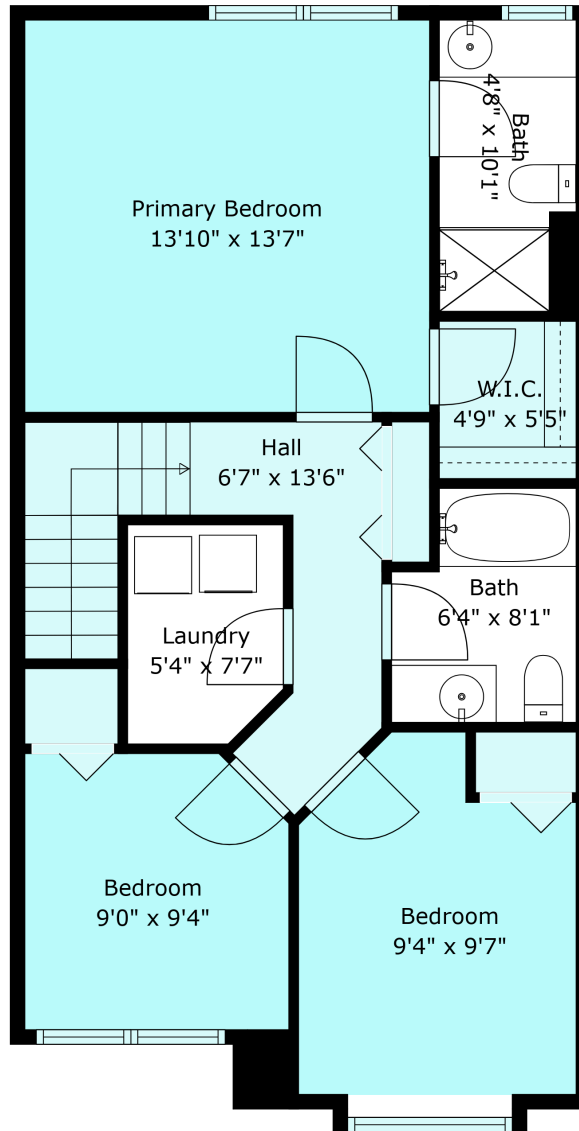

5556 Peach Rd #2

Sabrina Vandenberg PREC
sabrina@chilliwackproperties.net

Floor 1

Floor 2

Floor 3

Estimated Areas:

Below Main: 434 sq. ft
Main Floor: 742 sq. ft
Above Main: 731 sq. ft
Total: 1907 Sq. Ft

5556 Peach Rd #2

Sabrina Vandenberg PREC
sabrina@chilliwackproperties.net

Estimated Areas:

Below Main: 434 sq. ft
Main Floor: 742 sq. ft
Above Main: 731 sq. ft
Total: 1907 Sq. Ft

5556 Peach Rd #2

Sabrina Vandenberg PREC
sabrina@chilliwackproperties.net

Estimated Areas:

Below Main: 434 sq. ft
Main Floor: 742 sq. ft
Above Main: 731 sq. ft
Total: 1907 Sq. Ft

5556 Peach Rd #2

Sabrina Vandenberg PREC
sabrina@chilliwackproperties.net

Estimated Areas:

Below Main: 434 sq. ft
Main Floor: 742 sq. ft
Above Main: 731 sq. ft
Total: 1907 Sq. Ft