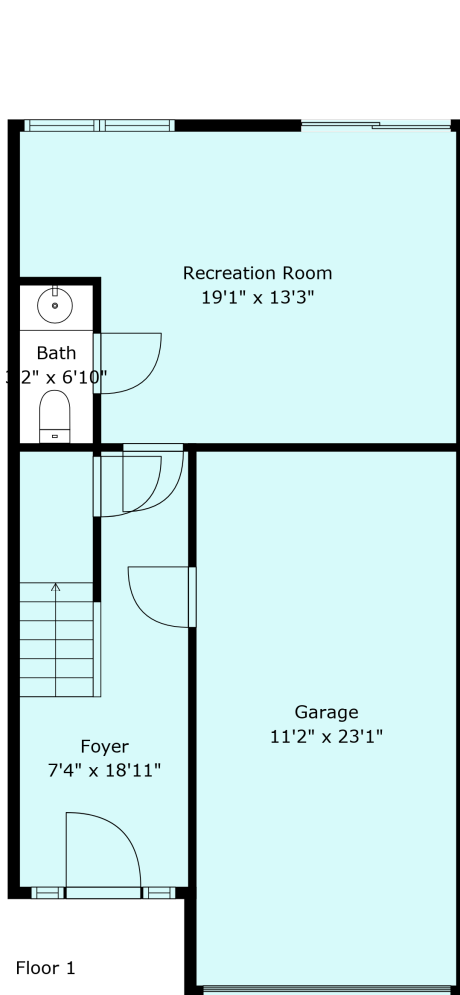

5556 Peach Rd #2

Sabrina Vandenberg PREC
sabrina@chilliwackproperties.net

Floor 1

Floor 2

Floor 3

Estimated Areas:

Below Main: 434 sq. ft
Main Floor: 742 sq. ft
Above Main: 731 sq. ft
Total: 1907 Sq. Ft

5556 Peach Rd #2

Sabrina Vandenberg PREC
sabrina@chilliwackproperties.net

Estimated Areas:

Below Main: 434 sq. ft
Main Floor: 742 sq. ft
Above Main: 731 sq. ft
Total: 1907 Sq. Ft

5556 Peach Rd #2

Sabrina Vandenberg PREC
sabrina@chilliwackproperties.net

Estimated Areas:

Below Main: 434 sq. ft
Main Floor: 742 sq. ft
Above Main: 731 sq. ft
Total: 1907 Sq. Ft

5556 Peach Rd #2

Sabrina Vandenberg PREC
sabrina@chilliwackproperties.net

Estimated Areas:

Below Main: 434 sq. ft
Main Floor: 742 sq. ft
Above Main: 731 sq. ft
Total: 1907 Sq. Ft