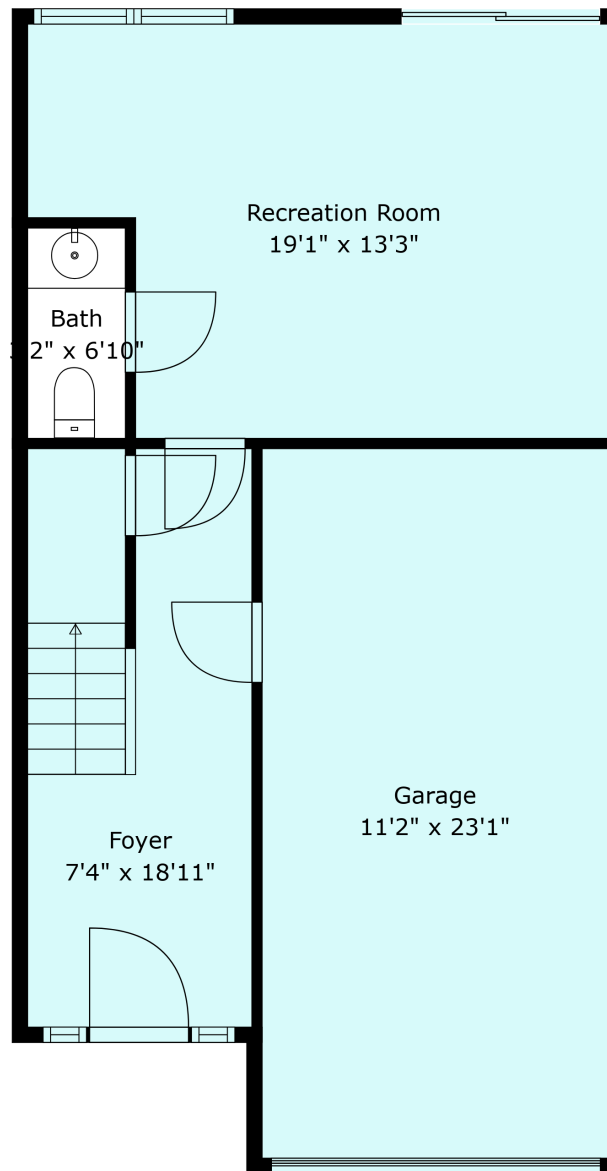

5556 Peach Rd #2

Sabrina Vandenberg PREC
sabrina@chilliwackproperties.net

Floor 1

Floor 2

Floor 3

Estimated Areas:

Below Main: 434 sq. ft
Main Floor: 742 sq. ft
Above Main: 731 sq. ft
Total: 1907 Sq. Ft

5556 Peach Rd #2

Sabrina Vandenberg PREC
sabrina@chilliwackproperties.net

Estimated Areas:

Below Main: 434 sq. ft
Main Floor: 742 sq. ft
Above Main: 731 sq. ft
Total: 1907 Sq. Ft

5556 Peach Rd #2

Sabrina Vandenberg PREC
sabrina@chilliwackproperties.net

Estimated Areas:

Below Main: 434 sq. ft
Main Floor: 742 sq. ft
Above Main: 731 sq. ft
Total: 1907 Sq. Ft

5556 Peach Rd #2

Sabrina Vandenberg PREC
sabrina@chilliwackproperties.net

Estimated Areas:

Below Main: 434 sq. ft
Main Floor: 742 sq. ft
Above Main: 731 sq. ft
Total: 1907 Sq. Ft