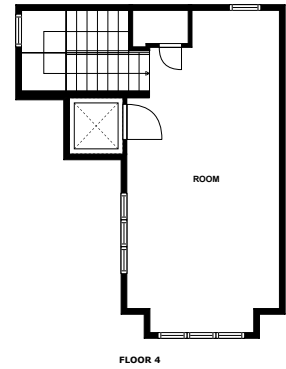

Home report

Bowen Daniel Drive 5901 108
Tampa

Highlights

1 Kitchen

1 Living room

3 Bedroom

5 Bath

35 Doors

Floor plan

SIZES AND DIMENSIONS ARE APPROXIMATE, ACTUAL MAY VARY.

Appendix 1: Data sheet

Closet - 3	Closet - WalkIn - 3	Bath - 5
Bath - Toilet - 1	Bath - Master - 1	Bedroom - 3
Bedroom - Master - 1	Garage - 1	Hall - 4
Entry - 1	Entry - Foyer - 1	Kitchen - 1
Dining - 1	Dining - Open - 1	Outdoor - 4
Outdoor - Balcony - 4	LivingRoom - 1	Utility - 1
Utility - Laundry - 1	Room - 1	