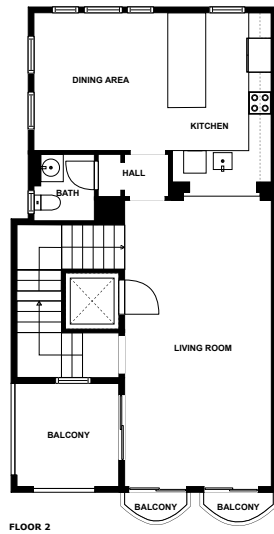

Home report

Bowen Daniel Drive 5901 108
Tampa

Highlights

1 Kitchen

1 Living room

3 Bedroom

5 Bath

35 Doors

Floor plan

SIZES AND DIMENSIONS ARE APPROXIMATE, ACTUAL MAY VARY.

Appendix 1: Data sheet

Closet - 3	Closet - WalkIn - 3	Bath - 5
Bath - Toilet - 1	Bath - Master - 1	Bedroom - 3
Bedroom - Master - 1	Garage - 1	Hall - 4
Entry - 1	Entry - Foyer - 1	Kitchen - 1
Dining - 1	Dining - Open - 1	Outdoor - 4
Outdoor - Balcony - 4	LivingRoom - 1	Utility - 1
Utility - Laundry - 1	Room - 1	