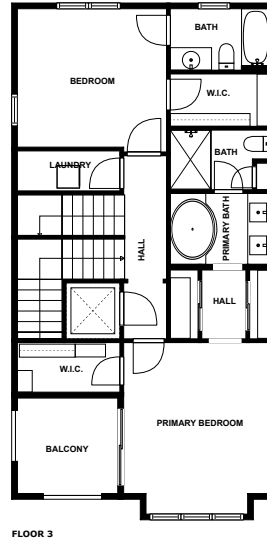

Home report

Bowen Daniel Drive 5901 108
Tampa

Highlights

1 Kitchen

1 Living room

3 Bedroom

5 Bath

35 Doors

Floor plan

SIZES AND DIMENSIONS ARE APPROXIMATE, ACTUAL MAY VARY.

Appendix 1: Data sheet

Closet - 3	Closet - WalkIn - 3	Bath - 5
Bath - Toilet - 1	Bath - Master - 1	Bedroom - 3
Bedroom - Master - 1	Garage - 1	Hall - 4
Entry - 1	Entry - Foyer - 1	Kitchen - 1
Dining - 1	Dining - Open - 1	Outdoor - 4
Outdoor - Balcony - 4	LivingRoom - 1	Utility - 1
Utility - Laundry - 1	Room - 1	