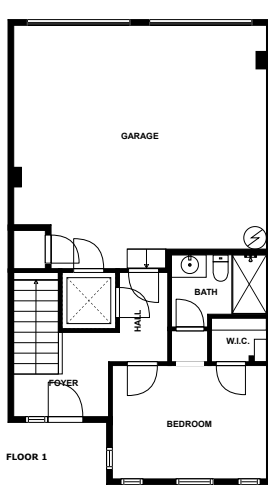

Home report

Bowen Daniel Drive 5901 108
Tampa

Highlights

1 Kitchen

1 Living room

3 Bedroom

5 Bath

35 Doors

Floor plan

SIZES AND DIMENSIONS ARE APPROXIMATE, ACTUAL MAY VARY.

Appendix 1: Data sheet

Closet - 3	Closet - WalkIn - 3	Bath - 5
Bath - Toilet - 1	Bath - Master - 1	Bedroom - 3
Bedroom - Master - 1	Garage - 1	Hall - 4
Entry - 1	Entry - Foyer - 1	Kitchen - 1
Dining - 1	Dining - Open - 1	Outdoor - 4
Outdoor - Balcony - 4	LivingRoom - 1	Utility - 1
Utility - Laundry - 1	Room - 1	