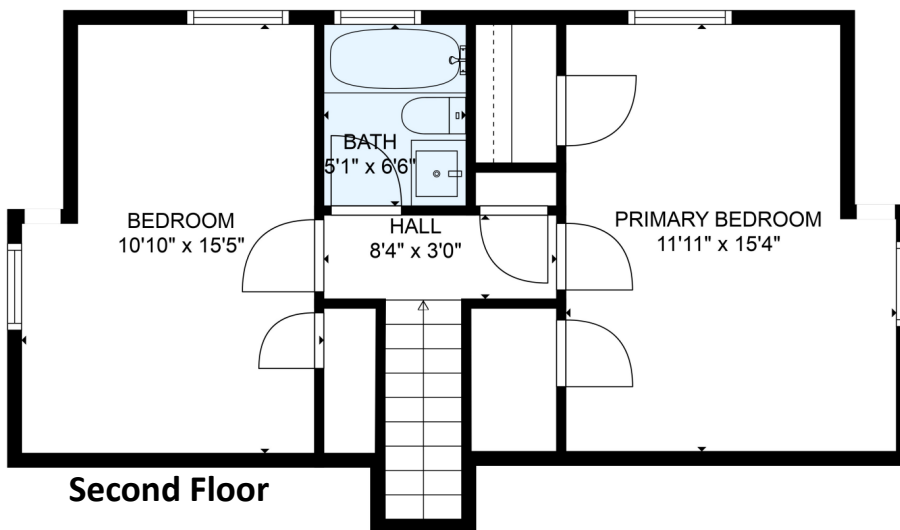

23 Marshall Road, Natick MA

Floor Plans

Total Living Area

1624 Square Feet—Public Record

This excludes the Basement and Garage

Floor plan created by Cubicasa App.

Measurements deemed highly reliable but not guaranteed.

Unfinished Basement