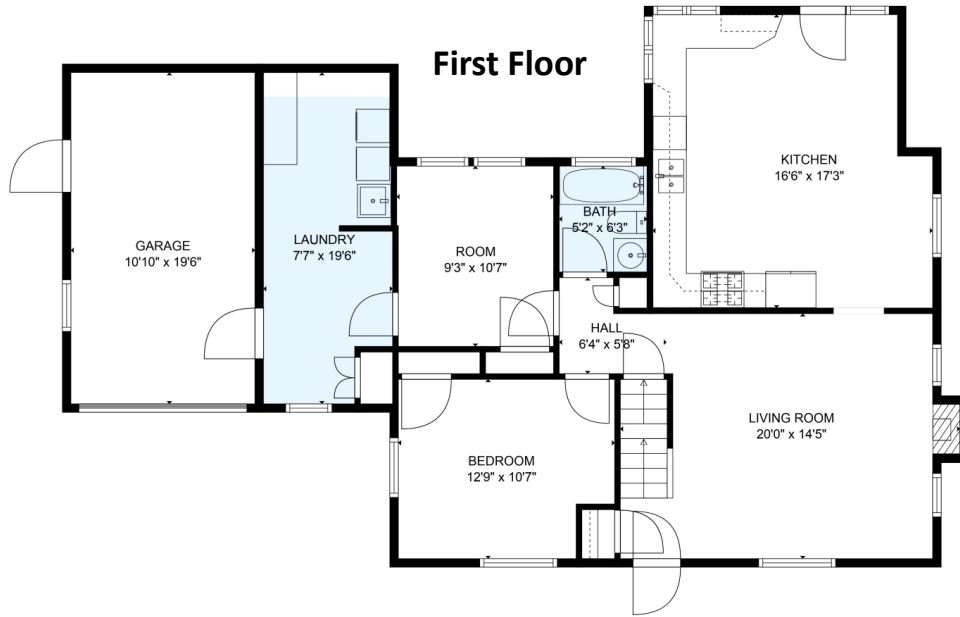

23 Marshall Road, Natick MA

Floor Plans

Total Living Area

1624 Square Feet—Public Record

This excludes the Basement and Garage

Floor plan created by Cubicasa App.

Measurements deemed highly reliable but not guaranteed.

Unfinished Basement