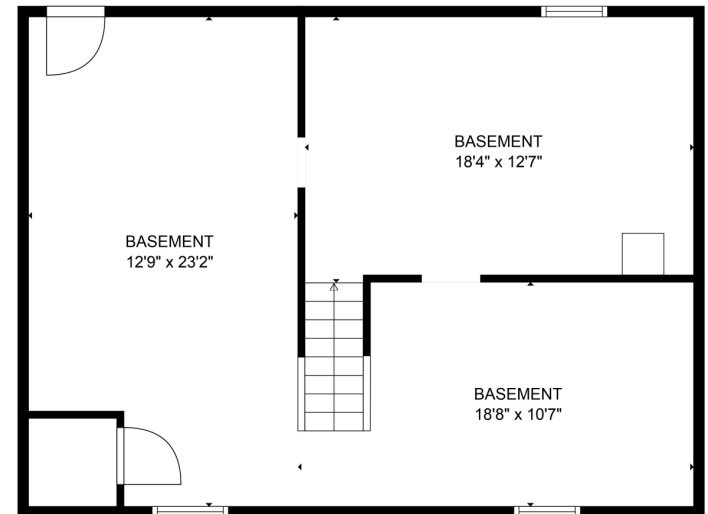

23 Marshall Road, Natick MA

Floor Plans

Total Living Area

1624 Square Feet—Public Record

This excludes the Basement and Garage

Floor plan created by Cubicasa App.

Measurements deemed highly reliable but not guaranteed.

Unfinished Basement