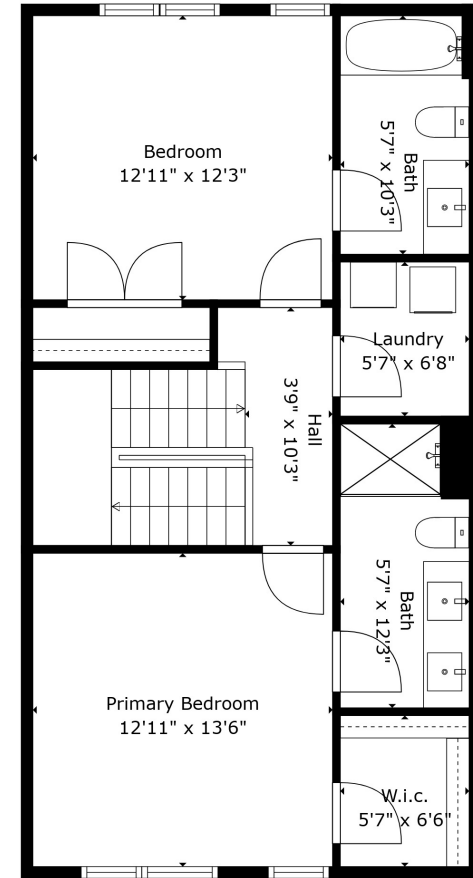

Floor 1

Floor 2

Floor 3

TOTAL: 1743 sq. ft
FLOOR 1: 369 sq. ft, FLOOR 2: 687 sq. ft, FLOOR 3: 687 sq. ft
EXCLUDED AREAS: GARAGE: 362 sq. ft, BALCONY: 157 sq. ft
 Measurements Are Calculated By Cubicasa Technology. Deemed Highly Reliable But Not Guaranteed.

TOTAL: 1743 sq. ft
 FLOOR 1: 369 sq. ft, FLOOR 2: 687 sq. ft, FLOOR 3: 687 sq. ft
 EXCLUDED AREAS: GARAGE: 362 sq. ft, BALCONY: 157 sq. ft
Measurements Are Calculated By Cubicasa Technology. Deemed Highly Reliable But Not Guaranteed.