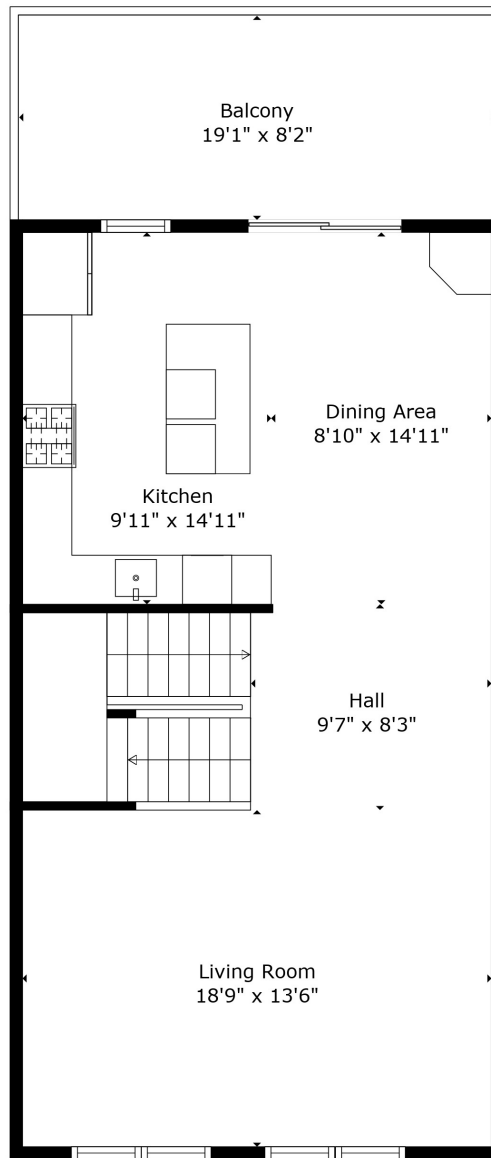

Floor 1

Floor 2

Floor 3

TOTAL: 1743 sq. ft
FLOOR 1: 369 sq. ft, FLOOR 2: 687 sq. ft, FLOOR 3: 687 sq. ft
EXCLUDED AREAS: GARAGE: 362 sq. ft, BALCONY: 157 sq. ft
 Measurements Are Calculated By Cubicasa Technology. Deemed Highly Reliable But Not Guaranteed.

TOTAL: 1743 sq. ft
 FLOOR 1: 369 sq. ft, FLOOR 2: 687 sq. ft, FLOOR 3: 687 sq. ft
 EXCLUDED AREAS: GARAGE: 362 sq. ft, BALCONY: 157 sq. ft
Measurements Are Calculated By Cubicasa Technology. Deemed Highly Reliable But Not Guaranteed.