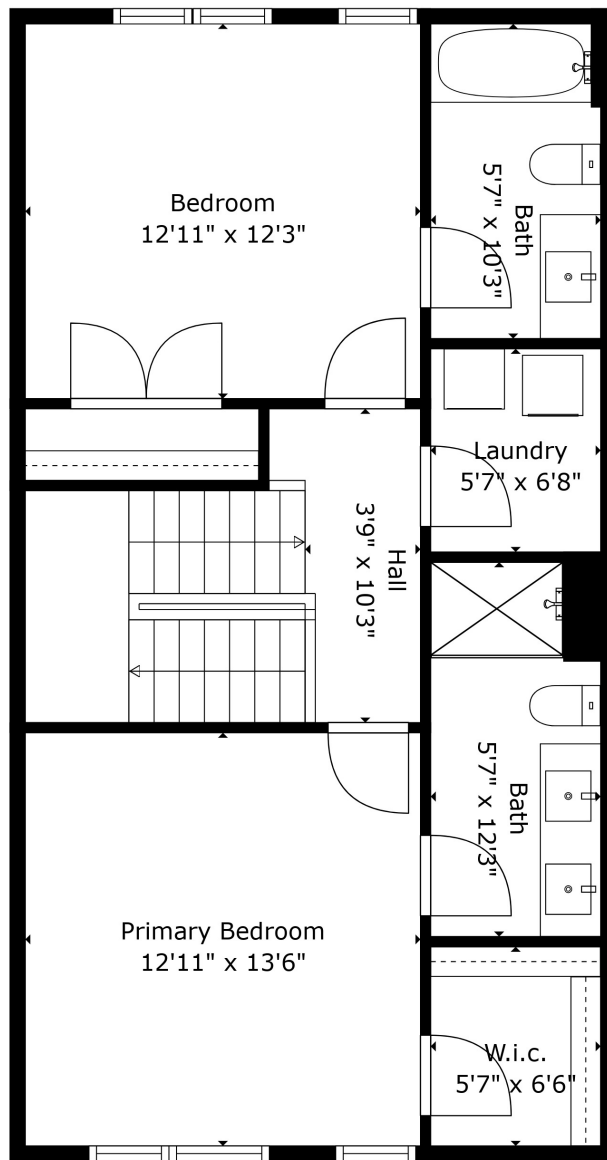

Floor 1

Floor 2

Floor 3

TOTAL: 1743 sq. ft
FLOOR 1: 369 sq. ft, FLOOR 2: 687 sq. ft, FLOOR 3: 687 sq. ft
EXCLUDED AREAS: GARAGE: 362 sq. ft, BALCONY: 157 sq. ft
 Measurements Are Calculated By Cubicasa Technology. Deemed Highly Reliable But Not Guaranteed.

TOTAL: 1743 sq. ft
 FLOOR 1: 369 sq. ft, FLOOR 2: 687 sq. ft, FLOOR 3: 687 sq. ft
 EXCLUDED AREAS: GARAGE: 362 sq. ft, BALCONY: 157 sq. ft
Measurements Are Calculated By Cubicasa Technology. Deemed Highly Reliable But Not Guaranteed.