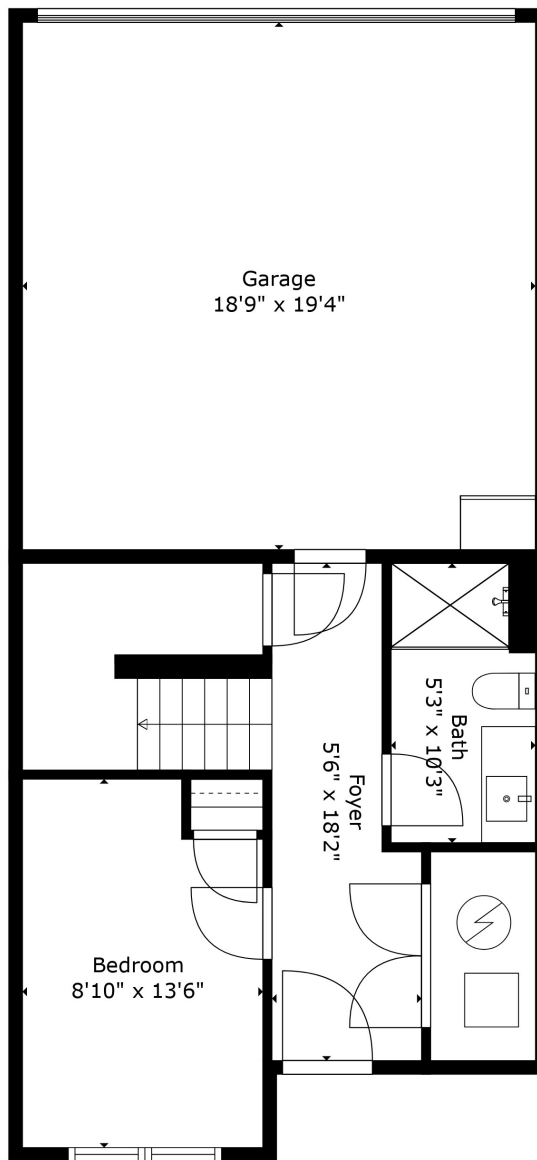

Floor 1

Floor 2

Floor 3

TOTAL: 1743 sq. ft
FLOOR 1: 369 sq. ft, FLOOR 2: 687 sq. ft, FLOOR 3: 687 sq. ft
EXCLUDED AREAS: GARAGE: 362 sq. ft, BALCONY: 157 sq. ft
 Measurements Are Calculated By Cubicasa Technology. Deemed Highly Reliable But Not Guaranteed.

TOTAL: 1743 sq. ft
 FLOOR 1: 369 sq. ft, FLOOR 2: 687 sq. ft, FLOOR 3: 687 sq. ft
 EXCLUDED AREAS: GARAGE: 362 sq. ft, BALCONY: 157 sq. ft
Measurements Are Calculated By Cubicasa Technology. Deemed Highly Reliable But Not Guaranteed.