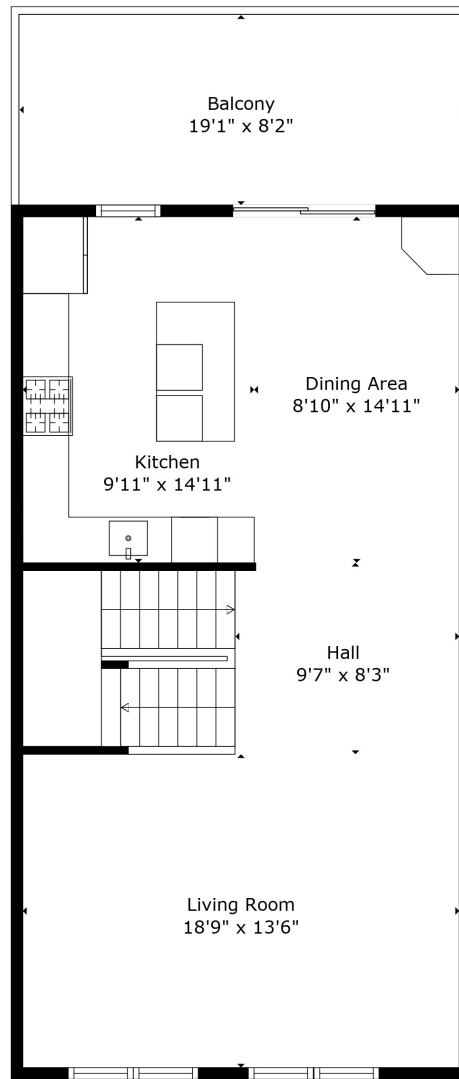

Floor 1

Floor 2

Floor 3

TOTAL: 1743 sq. ft
FLOOR 1: 369 sq. ft, FLOOR 2: 687 sq. ft, FLOOR 3: 687 sq. ft
EXCLUDED AREAS: GARAGE: 362 sq. ft, BALCONY: 157 sq. ft
 Measurements Are Calculated By Cubicasa Technology. Deemed Highly Reliable But Not Guaranteed.

TOTAL: 1743 sq. ft
 FLOOR 1: 369 sq. ft, FLOOR 2: 687 sq. ft, FLOOR 3: 687 sq. ft
 EXCLUDED AREAS: GARAGE: 362 sq. ft, BALCONY: 157 sq. ft
Measurements Are Calculated By Cubicasa Technology. Deemed Highly Reliable But Not Guaranteed.