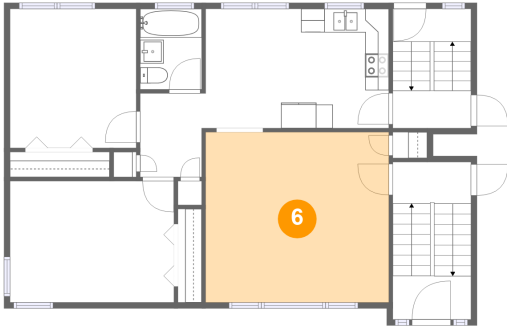

3 Floor 1 - Bedroom

Dimensions: 10'8" x 11'9"
Area: 126 sq. ft
Counted as living area: Yes

Heated: Yes
Finished: Yes
Enclosed: Yes
Contiguous: Yes
Permitted: Yes
Wet space: No
Addition: No
Conversion: No

4 Floor 1 - Bath

Dimensions: 5'3" x 6'9"
Area: 36 sq. ft
Counted as living area: Yes

Heated: Yes
Finished: Yes
Enclosed: Yes
Contiguous: Yes
Permitted: Yes
Wet space: Yes
Addition: No
Conversion: No

5 Floor 1 - Hall

Dimensions: 6'8" x 3'6"
Area: 88 sq. ft
Counted as living area: Yes

Heated: Yes
Finished: Yes
Enclosed: Yes
Contiguous: Yes
Permitted: Yes
Wet space: No
Addition: No
Conversion: No

6 Floor 1 - Living Room