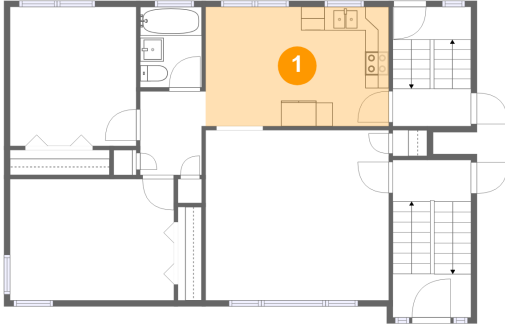

Room dimensions

Floor 1

Total sqft: 970

Living area: 970

#		Dimensions	sqft	Counted as living area
1	Kitchen	15'6" x 10'1"	157 sq. ft	Yes
2	Primary Bedroom	13'11" x 10'3"	143 sq. ft	Yes
3	Bedroom	10'8" x 11'9"	126 sq. ft	Yes
4	Bath	5'3" x 6'9"	36 sq. ft	Yes
5	Hall	6'8" x 3'6"	88 sq. ft	Yes
6	Living Room	15'6" x 14'5"	223 sq. ft	Yes
7	Hall	5'6" x 7'1"	38 sq. ft	Yes
8	Hall	6'8" x 3'2"	67 sq. ft	Yes

1 Floor 1 - Kitchen

Dimensions: 15'6" x 10'1"
Area: 157 sq. ft
Counted as living area: Yes

Heated: Yes
Finished: Yes
Enclosed: Yes
Contiguous: Yes
Permitted: Yes
Wet space: No
Addition: No
Conversion: No

2 Floor 1 - Primary Bedroom

Dimensions: 13'11" x 10'3"
Area: 143 sq. ft
Counted as living area: Yes

Heated: Yes
Finished: Yes
Enclosed: Yes
Contiguous: Yes
Permitted: Yes
Wet space: No
Addition: No
Conversion: No