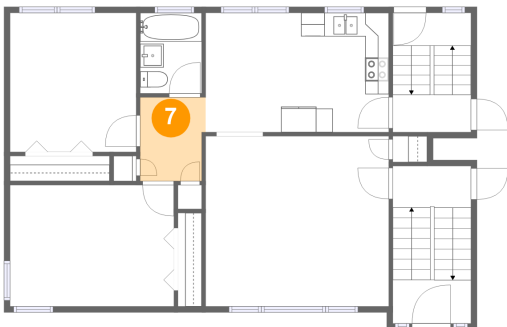

Dimensions: 6'8" x 3'6"
Area: 88 sq. ft
Counted as living area: Yes

Heated: Yes
Finished: Yes
Enclosed: Yes
Contiguous: Yes
Permitted: Yes
Wet space: No
Addition: No
Conversion: No

6 Floor 1 - Living Room

Dimensions: 15'6" x 14'5"
Area: 223 sq. ft
Counted as living area: Yes

Heated: Yes
Finished: Yes
Enclosed: Yes
Contiguous: Yes
Permitted: Yes
Wet space: No
Addition: No
Conversion: No

7 Floor 1 - Hall

Dimensions: 5'6" x 7'1"
Area: 38 sq. ft
Counted as living area: Yes

Heated: Yes
Finished: Yes
Enclosed: Yes
Contiguous: Yes
Permitted: Yes
Wet space: No
Addition: No
Conversion: No

8 Floor 1 - Hall

Dimensions: 6'8" x 3'2"
Area: 67 sq. ft
Counted as living area: Yes

Heated: Yes
Finished: Yes
Enclosed: Yes
Contiguous: Yes
Permitted: Yes
Wet space: No
Addition: No
Conversion: No