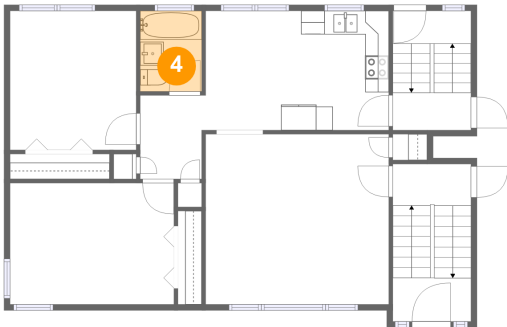

4 Floor 1 - Bath

Dimensions: 5'3" x 6'9"
Area: 36 sq. ft
Counted as living area: Yes

Heated: Yes
Finished: Yes
Enclosed: Yes
Contiguous: Yes
Permitted: Yes
Wet space: Yes
Addition: No
Conversion: No