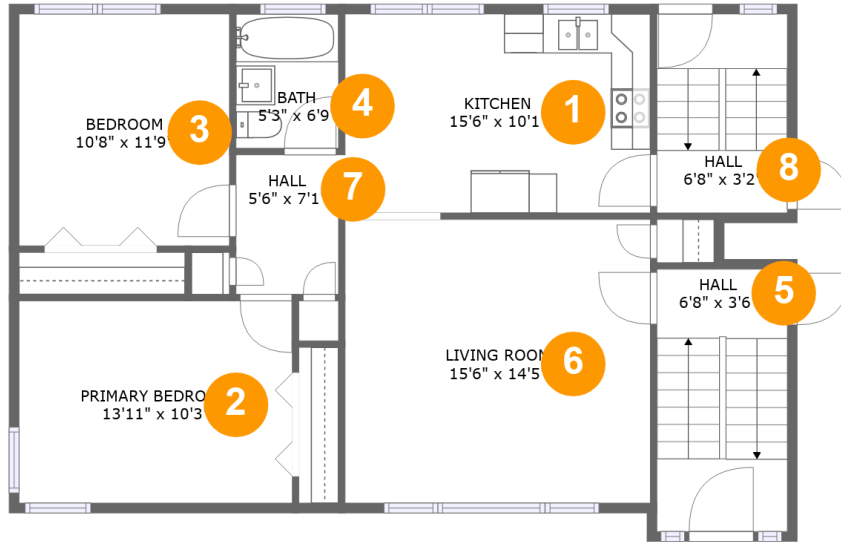

Property summary

 **0** Garages

 **2** Bedrooms

 **1** Bathrooms

 **0** Half baths

 **1** Floors

 **970**
Gross living
area sqft

 **970**
Total sqft

Room dimensions

Floor 1

Total sqft: 970

Living area: 970

#		Dimensions	sqft	Counted as living area
1	Kitchen	15'6" x 10'1"	157 sq. ft	Yes
2	Primary Bedroom	13'11" x 10'3"	143 sq. ft	Yes
3	Bedroom	10'8" x 11'9"	126 sq. ft	Yes
4	Bath	5'3" x 6'9"	36 sq. ft	Yes
5	Hall	6'8" x 3'6"	88 sq. ft	Yes
6	Living Room	15'6" x 14'5"	223 sq. ft	Yes
7	Hall	5'6" x 7'1"	38 sq. ft	Yes
8	Hall	6'8" x 3'2"	67 sq. ft	Yes

1 Floor 1 - Kitchen

Dimensions: 15'6" x 10'1"
Area: 157 sq. ft
Counted as living area: Yes

Heated: Yes
Finished: Yes
Enclosed: Yes
Contiguous: Yes
Permitted: Yes
Wet space: No
Addition: No
Conversion: No

3 Floor 1 - Bedroom

Dimensions: 10'8" x 11'9"
Area: 126 sq. ft
Counted as living area: Yes

Heated: Yes
Finished: Yes
Enclosed: Yes
Contiguous: Yes
Permitted: Yes
Wet space: No
Addition: No
Conversion: No