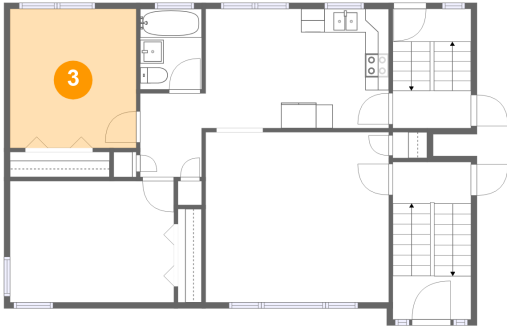

Room dimensions

Floor 1

Total sqft: 970

Living area: 970

#		Dimensions	sqft	Counted as living area
1	Kitchen	15'6" x 10'1"	157 sq. ft	Yes
2	Primary Bedroom	13'11" x 10'3"	143 sq. ft	Yes
3	Bedroom	10'8" x 11'9"	126 sq. ft	Yes
4	Bath	5'3" x 6'9"	36 sq. ft	Yes
5	Hall	6'8" x 3'6"	88 sq. ft	Yes
6	Living Room	15'6" x 14'5"	223 sq. ft	Yes
7	Hall	5'6" x 7'1"	38 sq. ft	Yes
8	Hall	6'8" x 3'2"	67 sq. ft	Yes

1 Floor 1 - Kitchen

Dimensions: 15'6" x 10'1"
Area: 157 sq. ft
Counted as living area: Yes

Heated: Yes
Finished: Yes
Enclosed: Yes
Contiguous: Yes
Permitted: Yes
Wet space: No
Addition: No
Conversion: No

2 Floor 1 - Primary Bedroom

Dimensions: 13'11" x 10'3"
Area: 143 sq. ft
Counted as living area: Yes

Heated: Yes
Finished: Yes
Enclosed: Yes
Contiguous: Yes
Permitted: Yes
Wet space: No
Addition: No
Conversion: No

3 Floor 1 - Bedroom

Dimensions: 10'8" x 11'9"
Area: 126 sq. ft
Counted as living area: Yes

Heated: Yes
Finished: Yes
Enclosed: Yes
Contiguous: Yes
Permitted: Yes
Wet space: No
Addition: No
Conversion: No