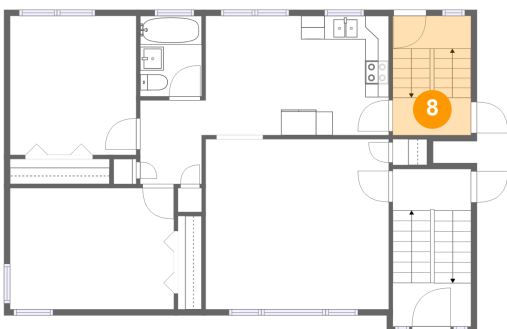

Dimensions: 6'8" x 3'6"
Area: 88 sq. ft
Counted as living area: Yes

Heated: Yes
Finished: Yes
Enclosed: Yes
Contiguous: Yes
Permitted: Yes
Wet space: No
Addition: No
Conversion: No

6 Floor 1 - Living Room

Dimensions: 15'6" x 14'5"
Area: 223 sq. ft
Counted as living area: Yes

Heated: Yes
Finished: Yes
Enclosed: Yes
Contiguous: Yes
Permitted: Yes
Wet space: No
Addition: No
Conversion: No

7 Floor 1 - Hall

Dimensions: 5'6" x 7'1"
Area: 38 sq. ft
Counted as living area: Yes

Heated: Yes
Finished: Yes
Enclosed: Yes
Contiguous: Yes
Permitted: Yes
Wet space: No
Addition: No
Conversion: No

8 Floor 1 - Hall

Dimensions: 6'8" x 3'2"
Area: 67 sq. ft
Counted as living area: Yes

Heated: Yes
Finished: Yes
Enclosed: Yes
Contiguous: Yes
Permitted: Yes
Wet space: No
Addition: No
Conversion: No