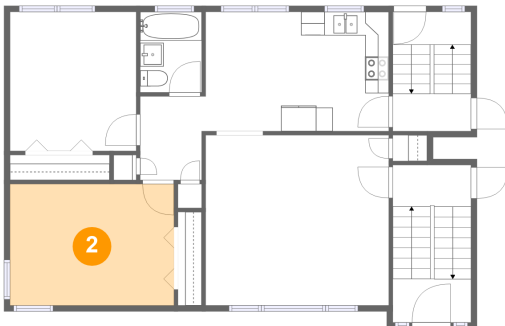

Room dimensions

Floor 1

Total sqft: 970

Living area: 970

#		Dimensions	sqft	Counted as living area
1	Kitchen	15'6" x 10'1"	157 sq. ft	Yes
2	Primary Bedroom	13'11" x 10'3"	143 sq. ft	Yes
3	Bedroom	10'8" x 11'9"	126 sq. ft	Yes
4	Bath	5'3" x 6'9"	36 sq. ft	Yes
5	Hall	6'8" x 3'6"	88 sq. ft	Yes
6	Living Room	15'6" x 14'5"	223 sq. ft	Yes
7	Hall	5'6" x 7'1"	38 sq. ft	Yes
8	Hall	6'8" x 3'2"	67 sq. ft	Yes

1 Floor 1 - Kitchen

Dimensions: 15'6" x 10'1"
Area: 157 sq. ft
Counted as living area: Yes

Heated: Yes
Finished: Yes
Enclosed: Yes
Contiguous: Yes
Permitted: Yes
Wet space: No
Addition: No
Conversion: No

2 Floor 1 - Primary Bedroom

Dimensions: 13'11" x 10'3"
Area: 143 sq. ft
Counted as living area: Yes

Heated: Yes
Finished: Yes
Enclosed: Yes
Contiguous: Yes
Permitted: Yes
Wet space: No
Addition: No
Conversion: No