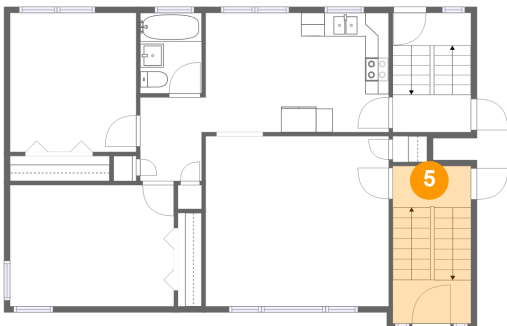

2 Floor 1 - Primary Bedroom

Dimensions: 13'11" x 10'3"
Area: 143 sq. ft
Counted as living area: Yes

Heated: Yes
Finished: Yes
Enclosed: Yes
Contiguous: Yes
Permitted: Yes
Wet space: No
Addition: No
Conversion: No

3 Floor 1 - Bedroom

Dimensions: 10'8" x 11'9"
Area: 126 sq. ft
Counted as living area: Yes

Heated: Yes
Finished: Yes
Enclosed: Yes
Contiguous: Yes
Permitted: Yes
Wet space: No
Addition: No
Conversion: No

4 Floor 1 - Bath

Dimensions: 5'3" x 6'9"
Area: 36 sq. ft
Counted as living area: Yes

Heated: Yes
Finished: Yes
Enclosed: Yes
Contiguous: Yes
Permitted: Yes
Wet space: Yes
Addition: No
Conversion: No

5 Floor 1 - Hall

Dimensions: 6'8" x 3'6"
Area: 88 sq. ft
Counted as living area: Yes

Heated: Yes
Finished: Yes
Enclosed: Yes
Contiguous: Yes
Permitted: Yes
Wet space: No
Addition: No
Conversion: No

6 Floor 1 - Living Room