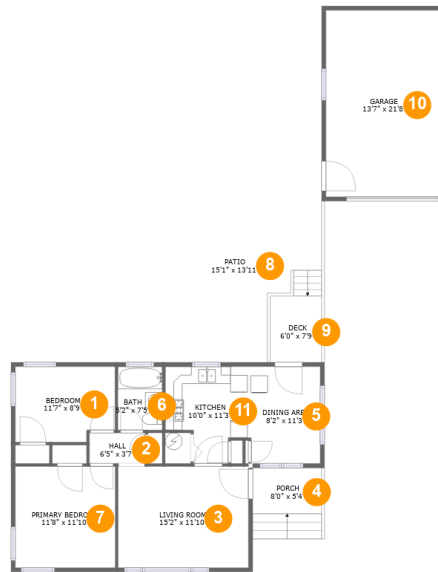

1720 Rogers Avenue, McHenry, McHenry County, Illinois, United States, 60050

Room Dimensions

Floor 1

Total sqft: 1440

Living area: 791

#	Room name	Dimensions	Area (sqft)	Counted as Living Area
1	Bedroom	11'7" x 8'9"	97 sq. ft	Yes
2	Hall	6'5" x 3'7"	23 sq. ft	Yes
3	Living Room	15'2" x 11'10"	179 sq. ft	Yes
4	Porch	8'0" x 5'4"	67 sq. ft	No
5	Dining Area	8'2" x 11'3"	91 sq. ft	Yes
6	Bath	5'2" x 7'5"	38 sq. ft	Yes
7	Primary Bedroom	11'8" x 11'10"	137 sq. ft	Yes
8	Patio	15'1" x 13'11"	205 sq. ft	No
9	Deck	6'0" x 7'9"	46 sq. ft	No
10	Garage	13'7" x 21'8"	295 sq. ft	No
11	Kitchen	10'0" x 11'3"	91 sq. ft	Yes

Scan captured on Sun, 15 Sep 2024 15:01:57 GMT

Information is calculated by CubiCasa technology; deemed highly reliable but not guaranteed.