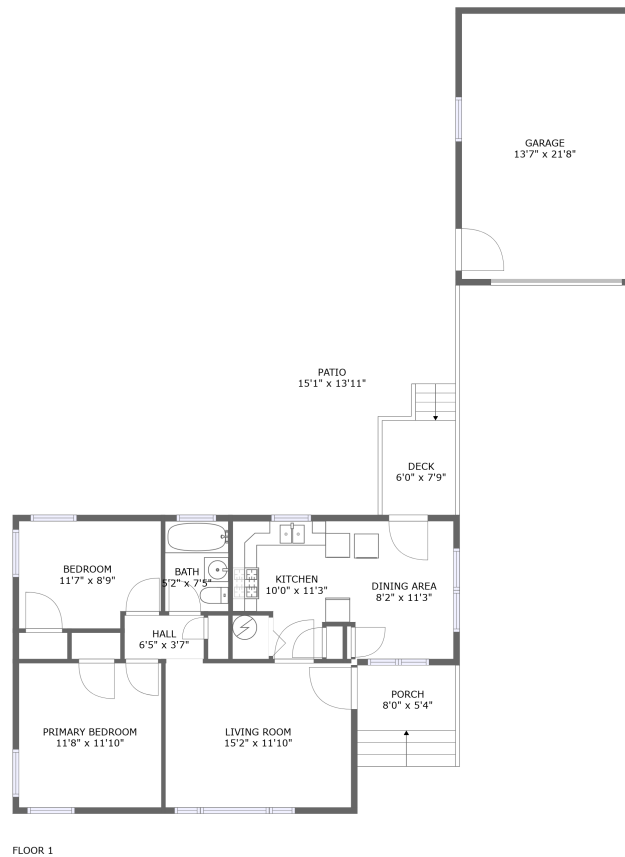

## Property Summary

 **1** garages     **2** bedrooms     **1** bathrooms     **0** half baths

 **1** floors     **791** Gross Living Area sqft     **1,440** total sqft

## Room Dimensions

Floor 1

Total sqft: 1440

Living area: 791

#	Room name	Dimensions	Area (sqft)	Counted as Living Area
1	Bedroom	11'7" x 8'9"	97 sq. ft	Yes
2	Hall	6'5" x 3'7"	23 sq. ft	Yes
3	Living Room	15'2" x 11'10"	179 sq. ft	Yes
4	Porch	8'0" x 5'4"	67 sq. ft	No
5	Dining Area	8'2" x 11'3"	91 sq. ft	Yes
6	Bath	5'2" x 7'5"	38 sq. ft	Yes
7	Primary Bedroom	11'8" x 11'10"	137 sq. ft	Yes
8	Patio	15'1" x 13'11"	205 sq. ft	No
9	Deck	6'0" x 7'9"	46 sq. ft	No
10	Garage	13'7" x 21'8"	295 sq. ft	No
11	Kitchen	10'0" x 11'3"	91 sq. ft	Yes

## 1 Floor 1 - Bedroom

Dimensions: 11'7" x 8'9"  
Area: 97 sq. ft  
Counted as Living Area:  
Yes

Heated: Yes  
Finished: Yes  
Enclosed: Yes  
Contiguous:  
Yes  
Permitted: Yes  
Wet Space: No  
Addition: No  
Conversion: No