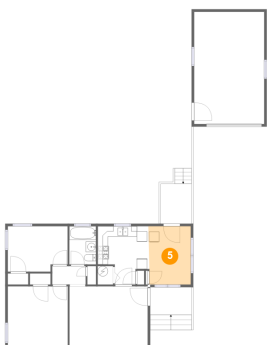

5 Floor 1 - Dining Area

Dimensions: 8'2" x 11'3"
Area: 91 sq. ft
Counted as Living Area:
Yes

Heated: Yes
Finished: Yes
Enclosed: Yes
Contiguous:
Yes
Permitted: Yes
Wet Space: No
Addition: No
Conversion: No