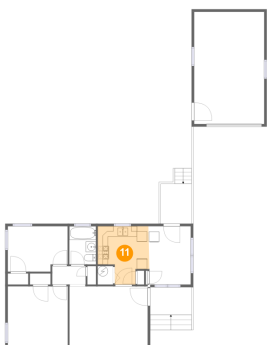

11 Floor 1 - Kitchen

Dimensions: 10'0" x 11'3"
Area: 91 sq. ft
Counted as Living Area: Yes

Heated: Yes
Finished: Yes
Enclosed: Yes
Contiguous: Yes
Permitted: Yes
Wet Space: No
Addition: No
Conversion: No