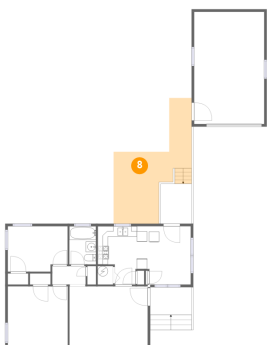

8 Floor 1 - Patio

Dimensions: 15'1" x 13'11"
Area: 205 sq. ft
Counted as Living Area: No

Heated: No
Finished: Yes
Enclosed: No
Contiguous: Yes
Permitted: Yes
Wet Space: No
Addition: No
Conversion: No