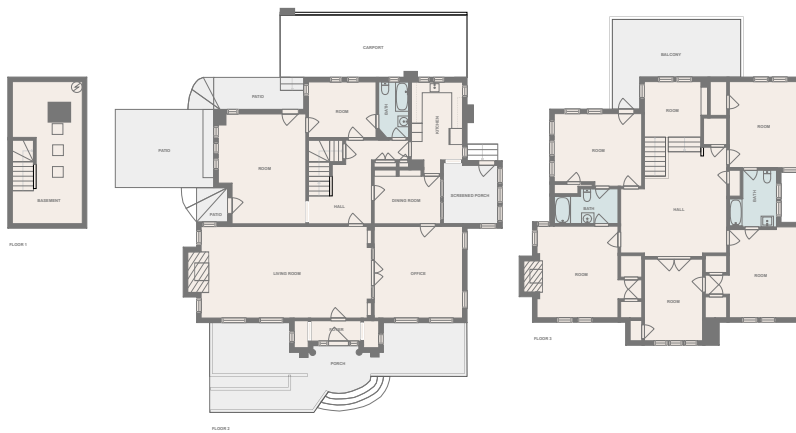

Home report

107 W Kerr Ave
Lufkin

Highlights

1 Kitchen

2 Living room

4 Bath

1 Office

50 Doors

Gravco Stolport, 4.7 mi

Floor plan

MEASUREMENTS ARE CALCULATED BY CUBICASA TECHNOLOGY. DEEMED HIGHLY RELIABLE BUT NOT GUARANTEED.

Appendix 1: Data sheet

Basement - 1	Entry - 1	Entry - Foyer - 1
Bath - 4	Outdoor - 6	Outdoor - Porch - 2
Outdoor - Porch - Screen - 1	Outdoor - Patio - 3	Outdoor - Balcony - 1
Dining - 1	Room - 9	Kitchen - 1
Office - 1	Hall - 3	Garage - 1
LivingRoom - 2	LivingRoom - Sitting - 1	CarPort - 1