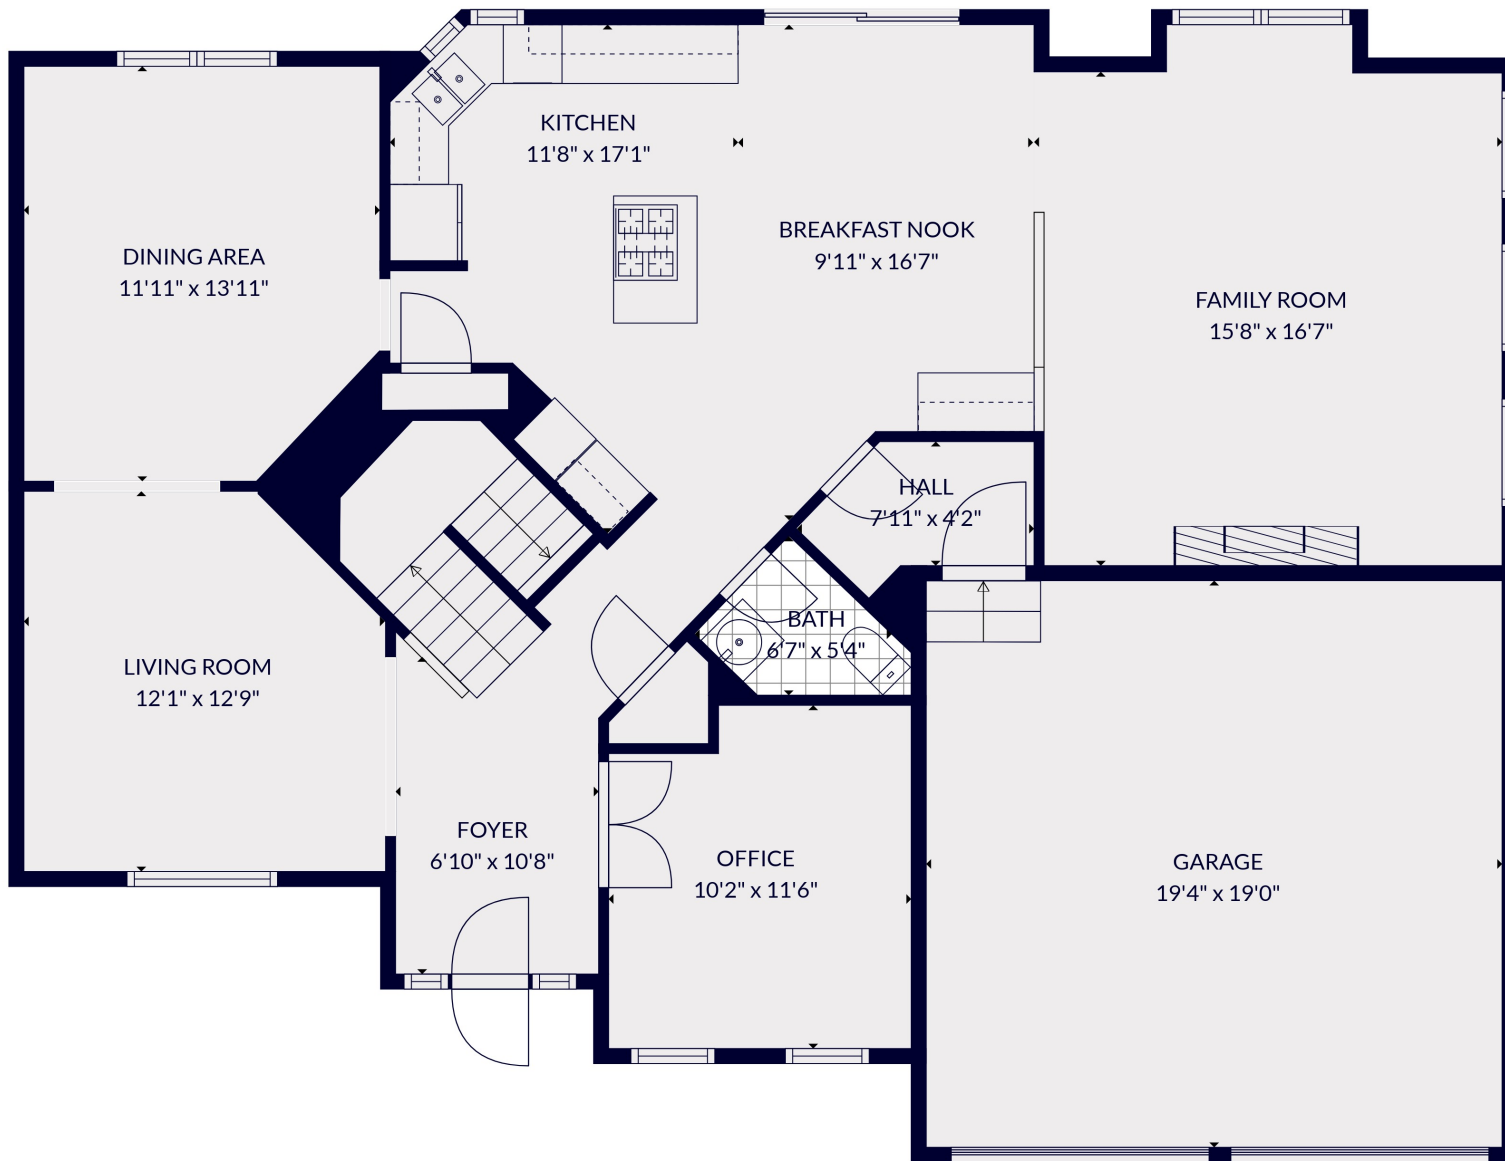

Total scanned area: 4410 sq. ft

MEASUREMENTS ARE CALCULATED BY CUBICASA TECHNOLOGY. DEEMED HIGHLY RELIABLE BUT NOT GUARANTEED.

Total scanned area: 4410 sq. ft

MEASUREMENTS ARE CALCULATED BY CUBICASA TECHNOLOGY. DEEMED HIGHLY RELIABLE BUT NOT GUARANTEED.