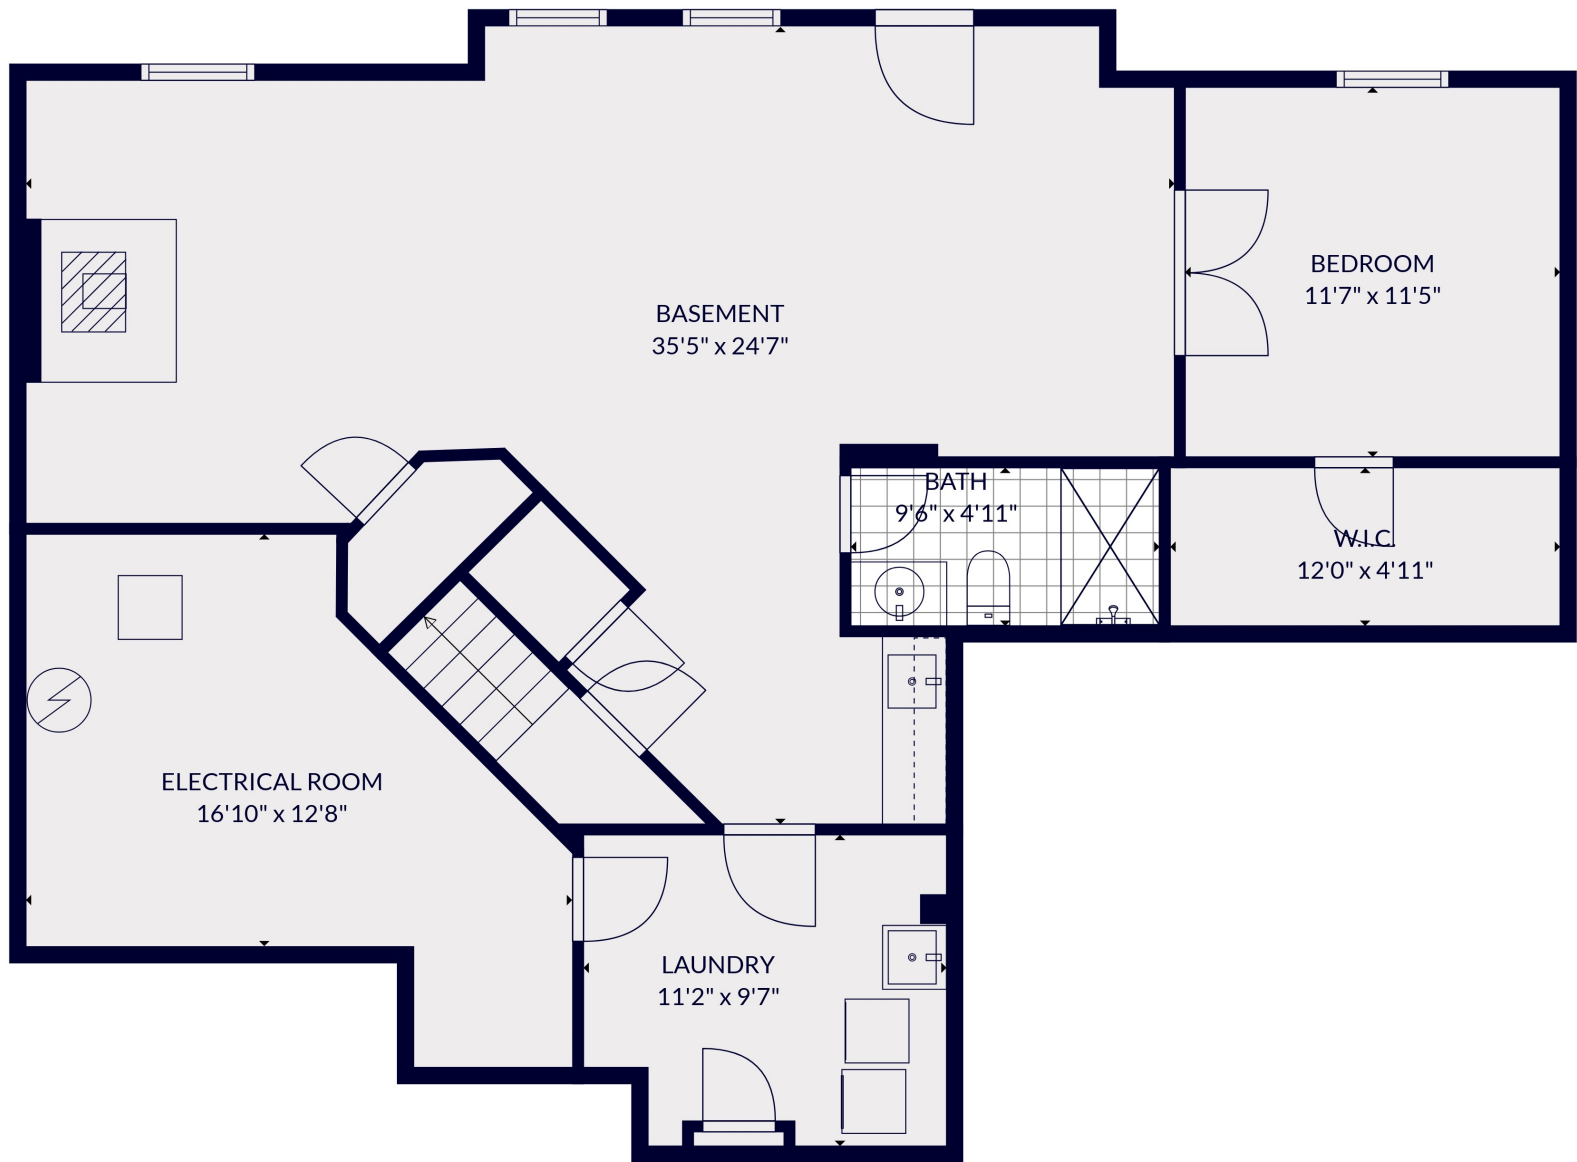

Total scanned area: 4410 sq. ft

MEASUREMENTS ARE CALCULATED BY CUBICASA TECHNOLOGY. DEEMED HIGHLY RELIABLE BUT NOT GUARANTEED.

Total scanned area: 4410 sq. ft

MEASUREMENTS ARE CALCULATED BY CUBICASA TECHNOLOGY. DEEMED HIGHLY RELIABLE BUT NOT GUARANTEED.