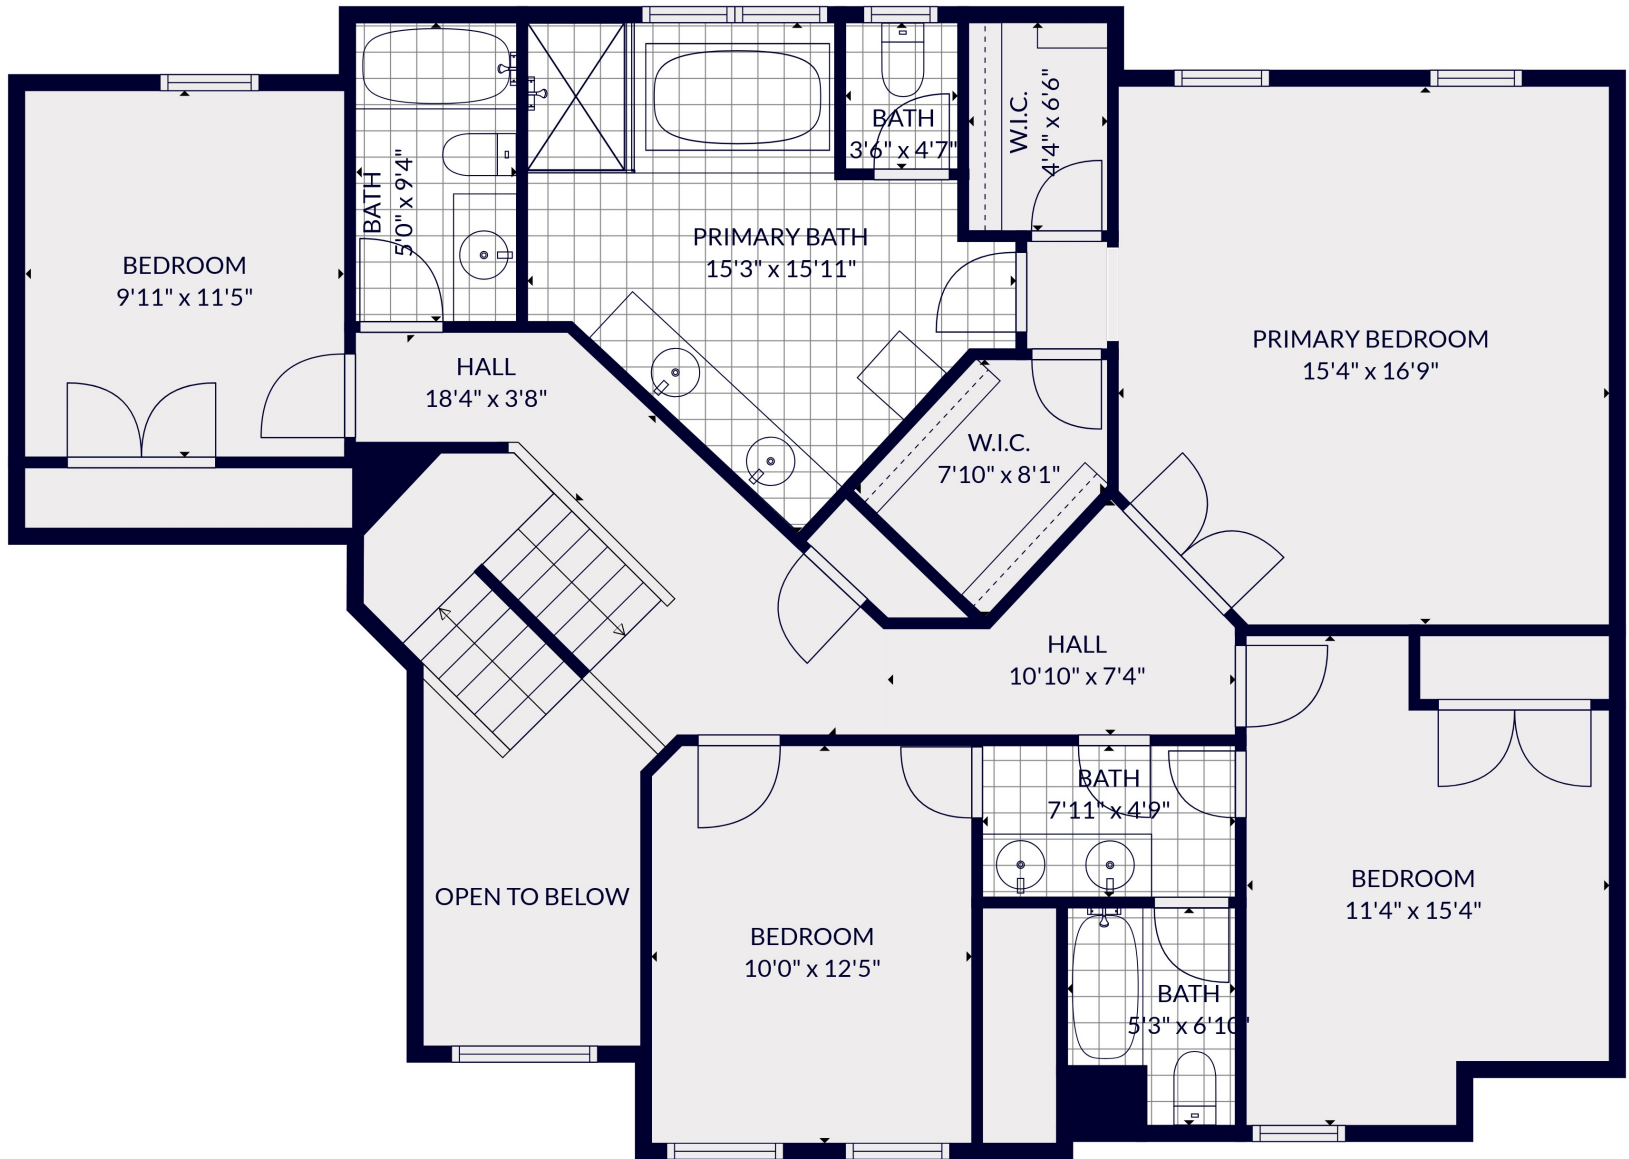

Total scanned area: 4410 sq. ft

MEASUREMENTS ARE CALCULATED BY CUBICASA TECHNOLOGY. DEEMED HIGHLY RELIABLE BUT NOT GUARANTEED.

Total scanned area: 4410 sq. ft

MEASUREMENTS ARE CALCULATED BY CUBICASA TECHNOLOGY. DEEMED HIGHLY RELIABLE BUT NOT GUARANTEED.