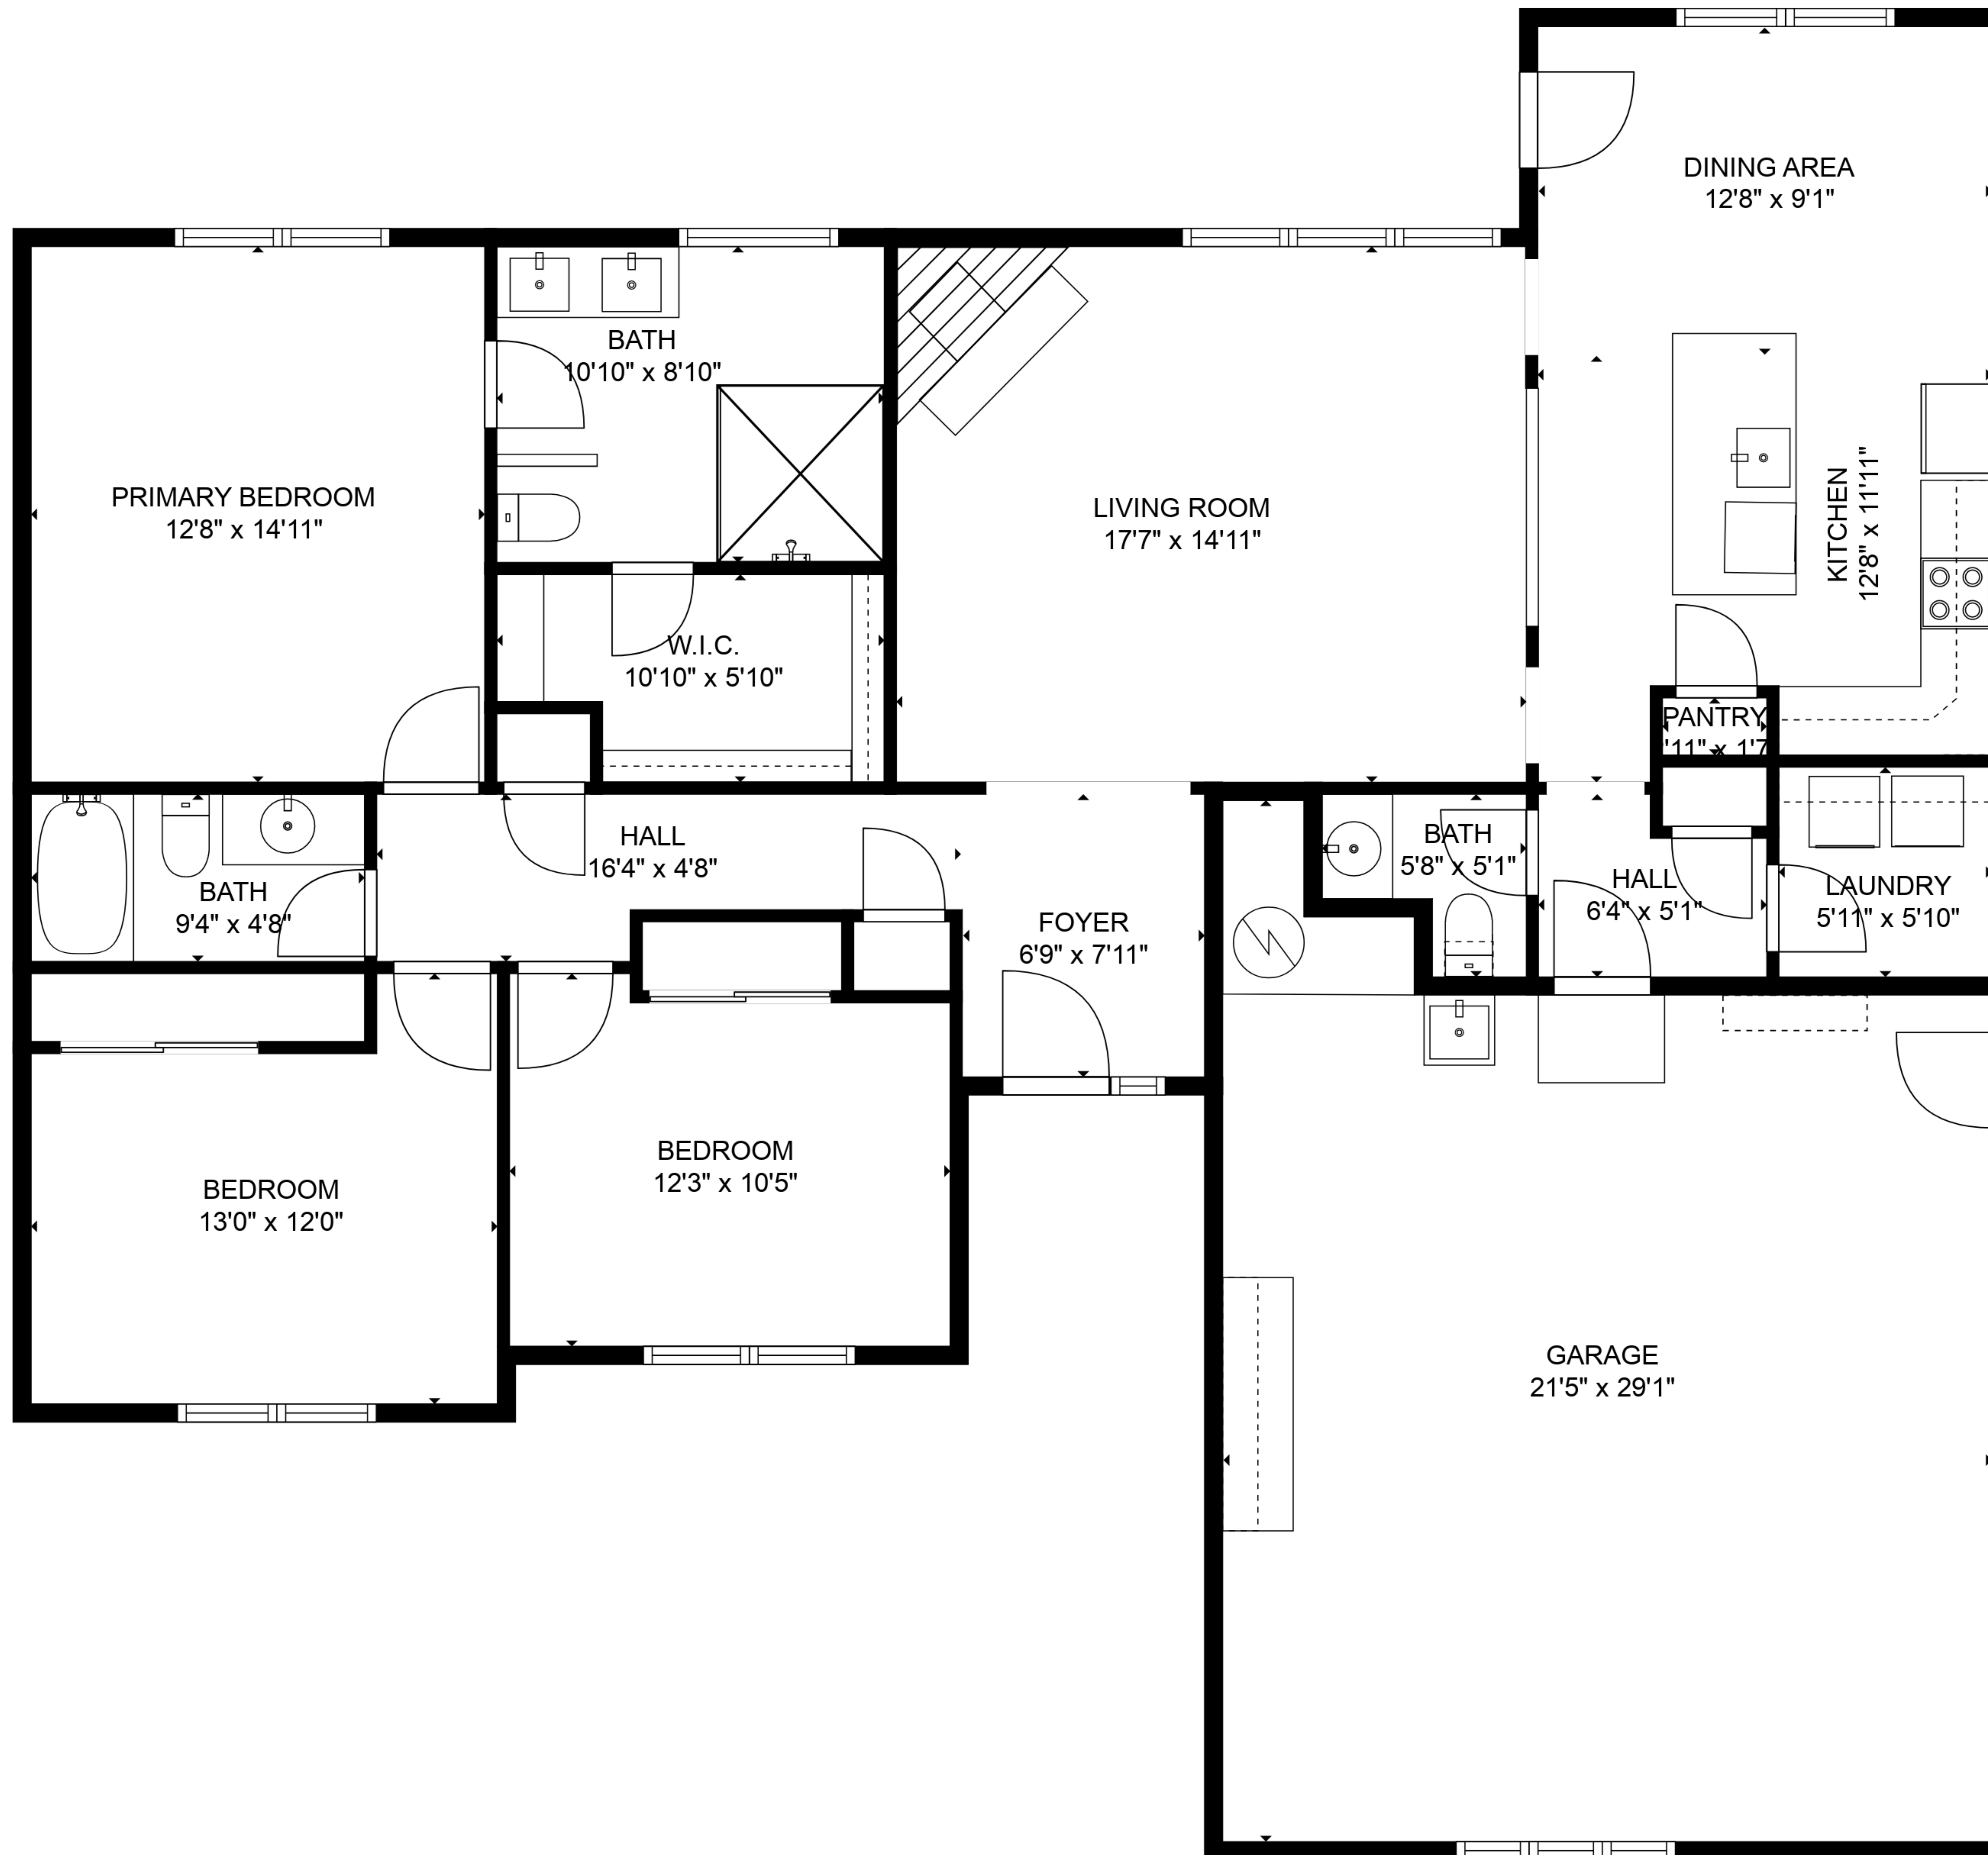

TOTAL: 1473 sq. ft
 FLOOR 1: 1473 sq. ft
 EXCLUDED AREAS: GARAGE: 526 sq. ft

TOTAL: 1473 sq. ft
 FLOOR 1: 1473 sq. ft
 EXCLUDED AREAS: GARAGE: 526 sq. ft

FLOOR PLAN CREATED BY CUBICASA APP. MEASUREMENTS DEEMED HIGHLY RELIABLE BUT NOT GUARANTEED.