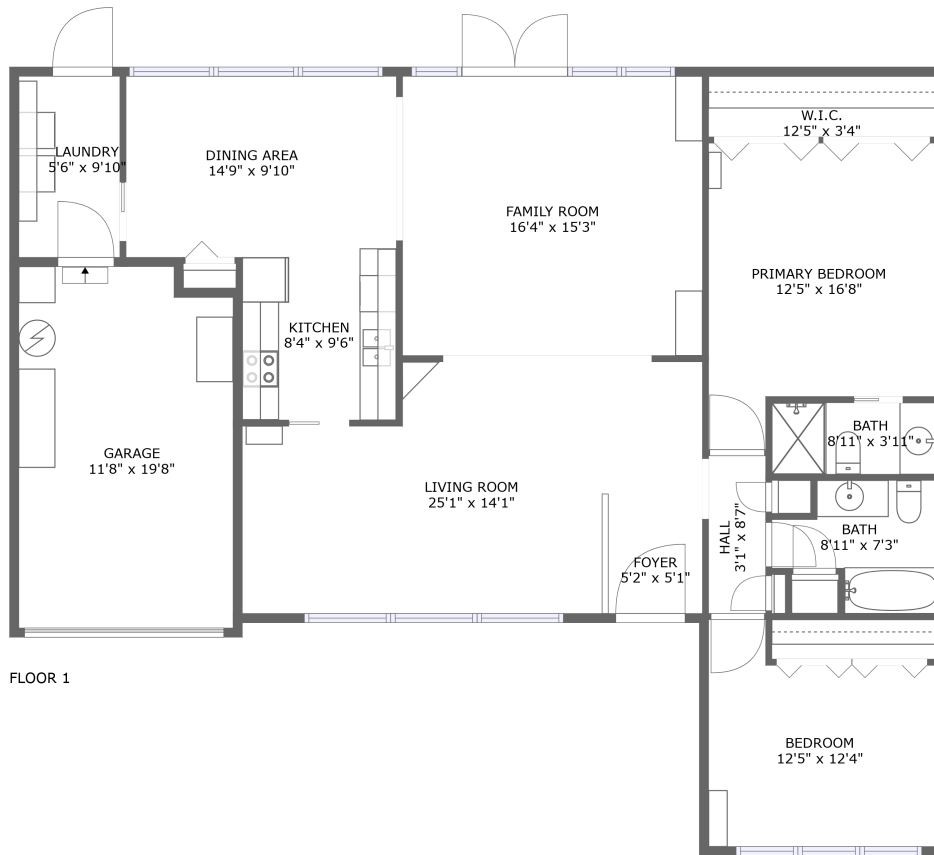

## Property summary

 **1** Garages

 **2** Bedrooms

 **2** Bathrooms

 **0** Half baths

 **1** Floors

 **1,482**  
Gross living  
area sqft

 **1,722**  
Total sqft

**587 Hillcrest Drive, Largo, Pinellas County, Florida,  
United States, 33771**

**Room dimensions**

Floor 1

Total sqft: 1722 Living area: 1482

#		Dimensions	sqft	Counted as living area
1	Cl	12'5" x 3'4"	41 sq. ft	Yes
2	Bedroom	12'5" x 12'4"	130 sq. ft	Yes
3	Dining Room	14'9" x 9'10"	140 sq. ft	Yes
4	Living Room	25'1" x 14'1"	289 sq. ft	Yes
5	Entry	5'2" x 5'1"	28 sq. ft	Yes
6	Bath	8'11" x 3'11"	35 sq. ft	Yes
7	Hall	3'1" x 8'7"	27 sq. ft	Yes
8	Utility	5'6" x 9'10"	54 sq. ft	Yes
9	Kitchen	8'4" x 9'6"	80 sq. ft	Yes
10	Garage	11'8" x 19'8"	224 sq. ft	No
11	Bath	8'11" x 7'3"	50 sq. ft	Yes

## 2 Floor 1 - Bedroom

**Dimensions:** 12'5" x 12'4"  
**Area:** 130 sq. ft  
**Counted as living area:** Yes

**Heated:** Yes  
**Finished:** Yes  
**Enclosed:** Yes  
**Contiguous:** Yes  
**Permitted:** Yes  
**Wet space:** No  
**Addition:** No  
**Conversion:** No