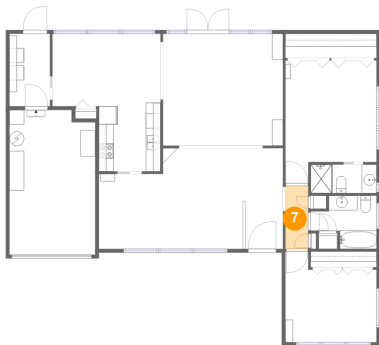

7 Floor 1 - Hall

Dimensions: 3'1" x 8'7"
Area: 27 sq. ft
Counted as living area: Yes

Heated: Yes
Finished: Yes
Enclosed: Yes
Contiguous: Yes
Permitted: Yes
Wet space: No
Addition: No
Conversion: No