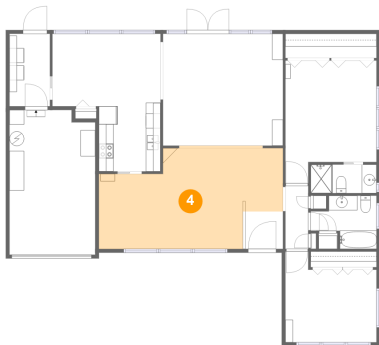

## 2 Floor 1 - Bedroom

**Dimensions:** 12'5" x 12'4"  
**Area:** 130 sq. ft  
**Counted as living area:** Yes

**Heated:** Yes  
**Finished:** Yes  
**Enclosed:** Yes  
**Contiguous:** Yes  
**Permitted:** Yes  
**Wet space:** No  
**Addition:** No  
**Conversion:** No

**587 Hillcrest Drive, Largo, Pinellas County, Florida,  
United States, 33771**

**3 Floor 1 - Dining Room**

**Dimensions: 14'9" x 9'10"**  
**Area: 140 sq. ft**  
**Counted as living area: Yes**

**Heated: Yes**  
**Finished: Yes**  
**Enclosed: Yes**  
**Contiguous: Yes**  
**Permitted: Yes**  
**Wet space: No**  
**Addition: No**  
**Conversion: No**

**4 Floor 1 - Living Room**

**Dimensions: 25'1" x 14'1"**  
**Area: 289 sq. ft**  
**Counted as living area: Yes**

**Heated: Yes**  
**Finished: Yes**  
**Enclosed: Yes**  
**Contiguous: Yes**  
**Permitted: Yes**  
**Wet space: No**  
**Addition: No**  
**Conversion: No**