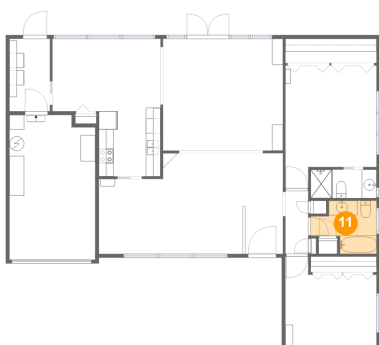

11 Floor 1 - Bath

Dimensions: 8'11" x 7'3"
Area: 50 sq. ft
Counted as living area: Yes

Heated: Yes
Finished: Yes
Enclosed: Yes
Contiguous: Yes
Permitted: Yes
Wet space: Yes
Addition: No
Conversion: No