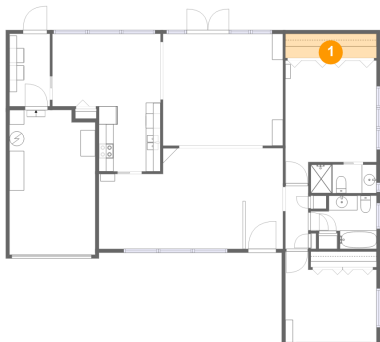

587 Hillcrest Drive, Largo, Pinellas County, Florida, United States, 33771

1 Floor 1 - Cl

Dimensions: 12'5" x 3'4"
Area: 41 sq. ft
Counted as living area: Yes

Heated: Yes
Finished: Yes
Enclosed: Yes
Contiguous: Yes
Permitted: Yes
Wet space: No
Addition: No
Conversion: No