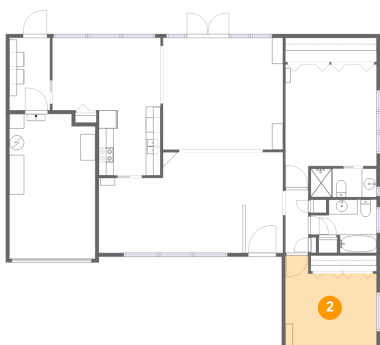

2 Floor 1 - Bedroom

Dimensions: 12'5" x 12'4"
Area: 130 sq. ft
Counted as living area: Yes

Heated: Yes
Finished: Yes
Enclosed: Yes
Contiguous: Yes
Permitted: Yes
Wet space: No
Addition: No
Conversion: No