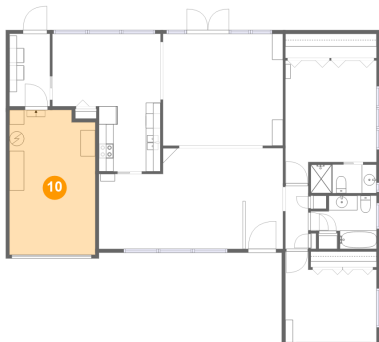

10 Floor 1 - Garage

Dimensions: 11'8" x 19'8"
Area: 224 sq. ft
Counted as living area: No

Heated: No
Finished: No
Enclosed: Yes
Contiguous: Yes
Permitted: Yes
Wet space: No
Addition: No
Conversion: No