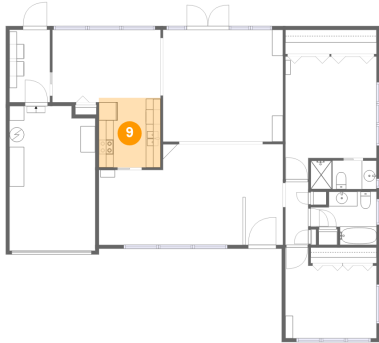

## 8 Floor 1 - Utility

**Dimensions: 5'6" x 9'10"**  
**Area: 54 sq. ft**  
**Counted as living area: Yes**

**Heated: Yes**  
**Finished: Yes**  
**Enclosed: Yes**  
**Contiguous: Yes**  
**Permitted: Yes**  
**Wet space: No**  
**Addition: No**  
**Conversion: No**

**587 Hillcrest Drive, Largo, Pinellas County, Florida,  
United States, 33771**

**9 Floor 1 - Kitchen**

**Dimensions: 8'4" x 9'6"**  
**Area: 80 sq. ft**  
**Counted as living area: Yes**

**Heated: Yes**  
**Finished: Yes**  
**Enclosed: Yes**  
**Contiguous: Yes**  
**Permitted: Yes**  
**Wet space: No**  
**Addition: No**  
**Conversion: No**