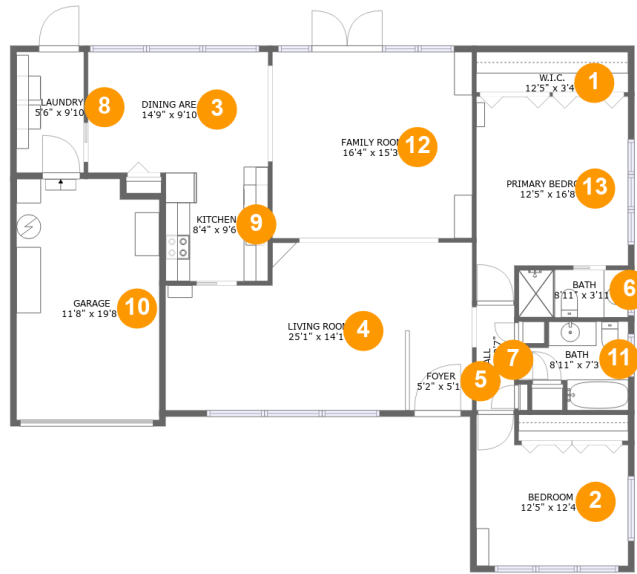

## Property summary

 **1** Garages

 **2** Bedrooms

 **2** Bathrooms

 **0** Half baths

 **1** Floors

 **1,482**  
Gross living  
area sqft

 **1,722**  
Total sqft

**587 Hillcrest Drive, Largo, Pinellas County, Florida,  
United States, 33771**

**Room dimensions**

Floor 1

Total sqft: 1722 Living area: 1482

#		Dimensions	sqft	Counted as living area
1	Cl	12'5" x 3'4"	41 sq. ft	Yes
2	Bedroom	12'5" x 12'4"	130 sq. ft	Yes
3	Dining Room	14'9" x 9'10"	140 sq. ft	Yes
4	Living Room	25'1" x 14'1"	289 sq. ft	Yes
5	Entry	5'2" x 5'1"	28 sq. ft	Yes
6	Bath	8'11" x 3'11"	35 sq. ft	Yes
7	Hall	3'1" x 8'7"	27 sq. ft	Yes
8	Utility	5'6" x 9'10"	54 sq. ft	Yes
9	Kitchen	8'4" x 9'6"	80 sq. ft	Yes
10	Garage	11'8" x 19'8"	224 sq. ft	No
11	Bath	8'11" x 7'3"	50 sq. ft	Yes

**587 Hillcrest Drive, Largo, Pinellas County, Florida,  
United States, 33771**

#		Dimensions	sqft	Counted as living area
12	Living Room	16'4" x 15'3"	249 sq. ft	Yes
13	Bedroom	12'5" x 16'8"	180 sq. ft	Yes

## 2 Floor 1 - Bedroom

**Dimensions:** 12'5" x 12'4"  
**Area:** 130 sq. ft  
**Counted as living area:** Yes

**Heated:** Yes  
**Finished:** Yes  
**Enclosed:** Yes  
**Contiguous:** Yes  
**Permitted:** Yes  
**Wet space:** No  
**Addition:** No  
**Conversion:** No