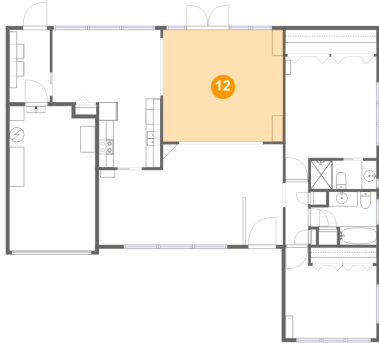

**587 Hillcrest Drive, Largo, Pinellas County, Florida,
United States, 33771**

12 Floor 1 - Living Room

Dimensions: 16'4" x 15'3"
Area: 249 sq. ft
Counted as living area: Yes

Heated: Yes
Finished: Yes
Enclosed: Yes
Contiguous: Yes
Permitted: Yes
Wet space: No
Addition: No
Conversion: No