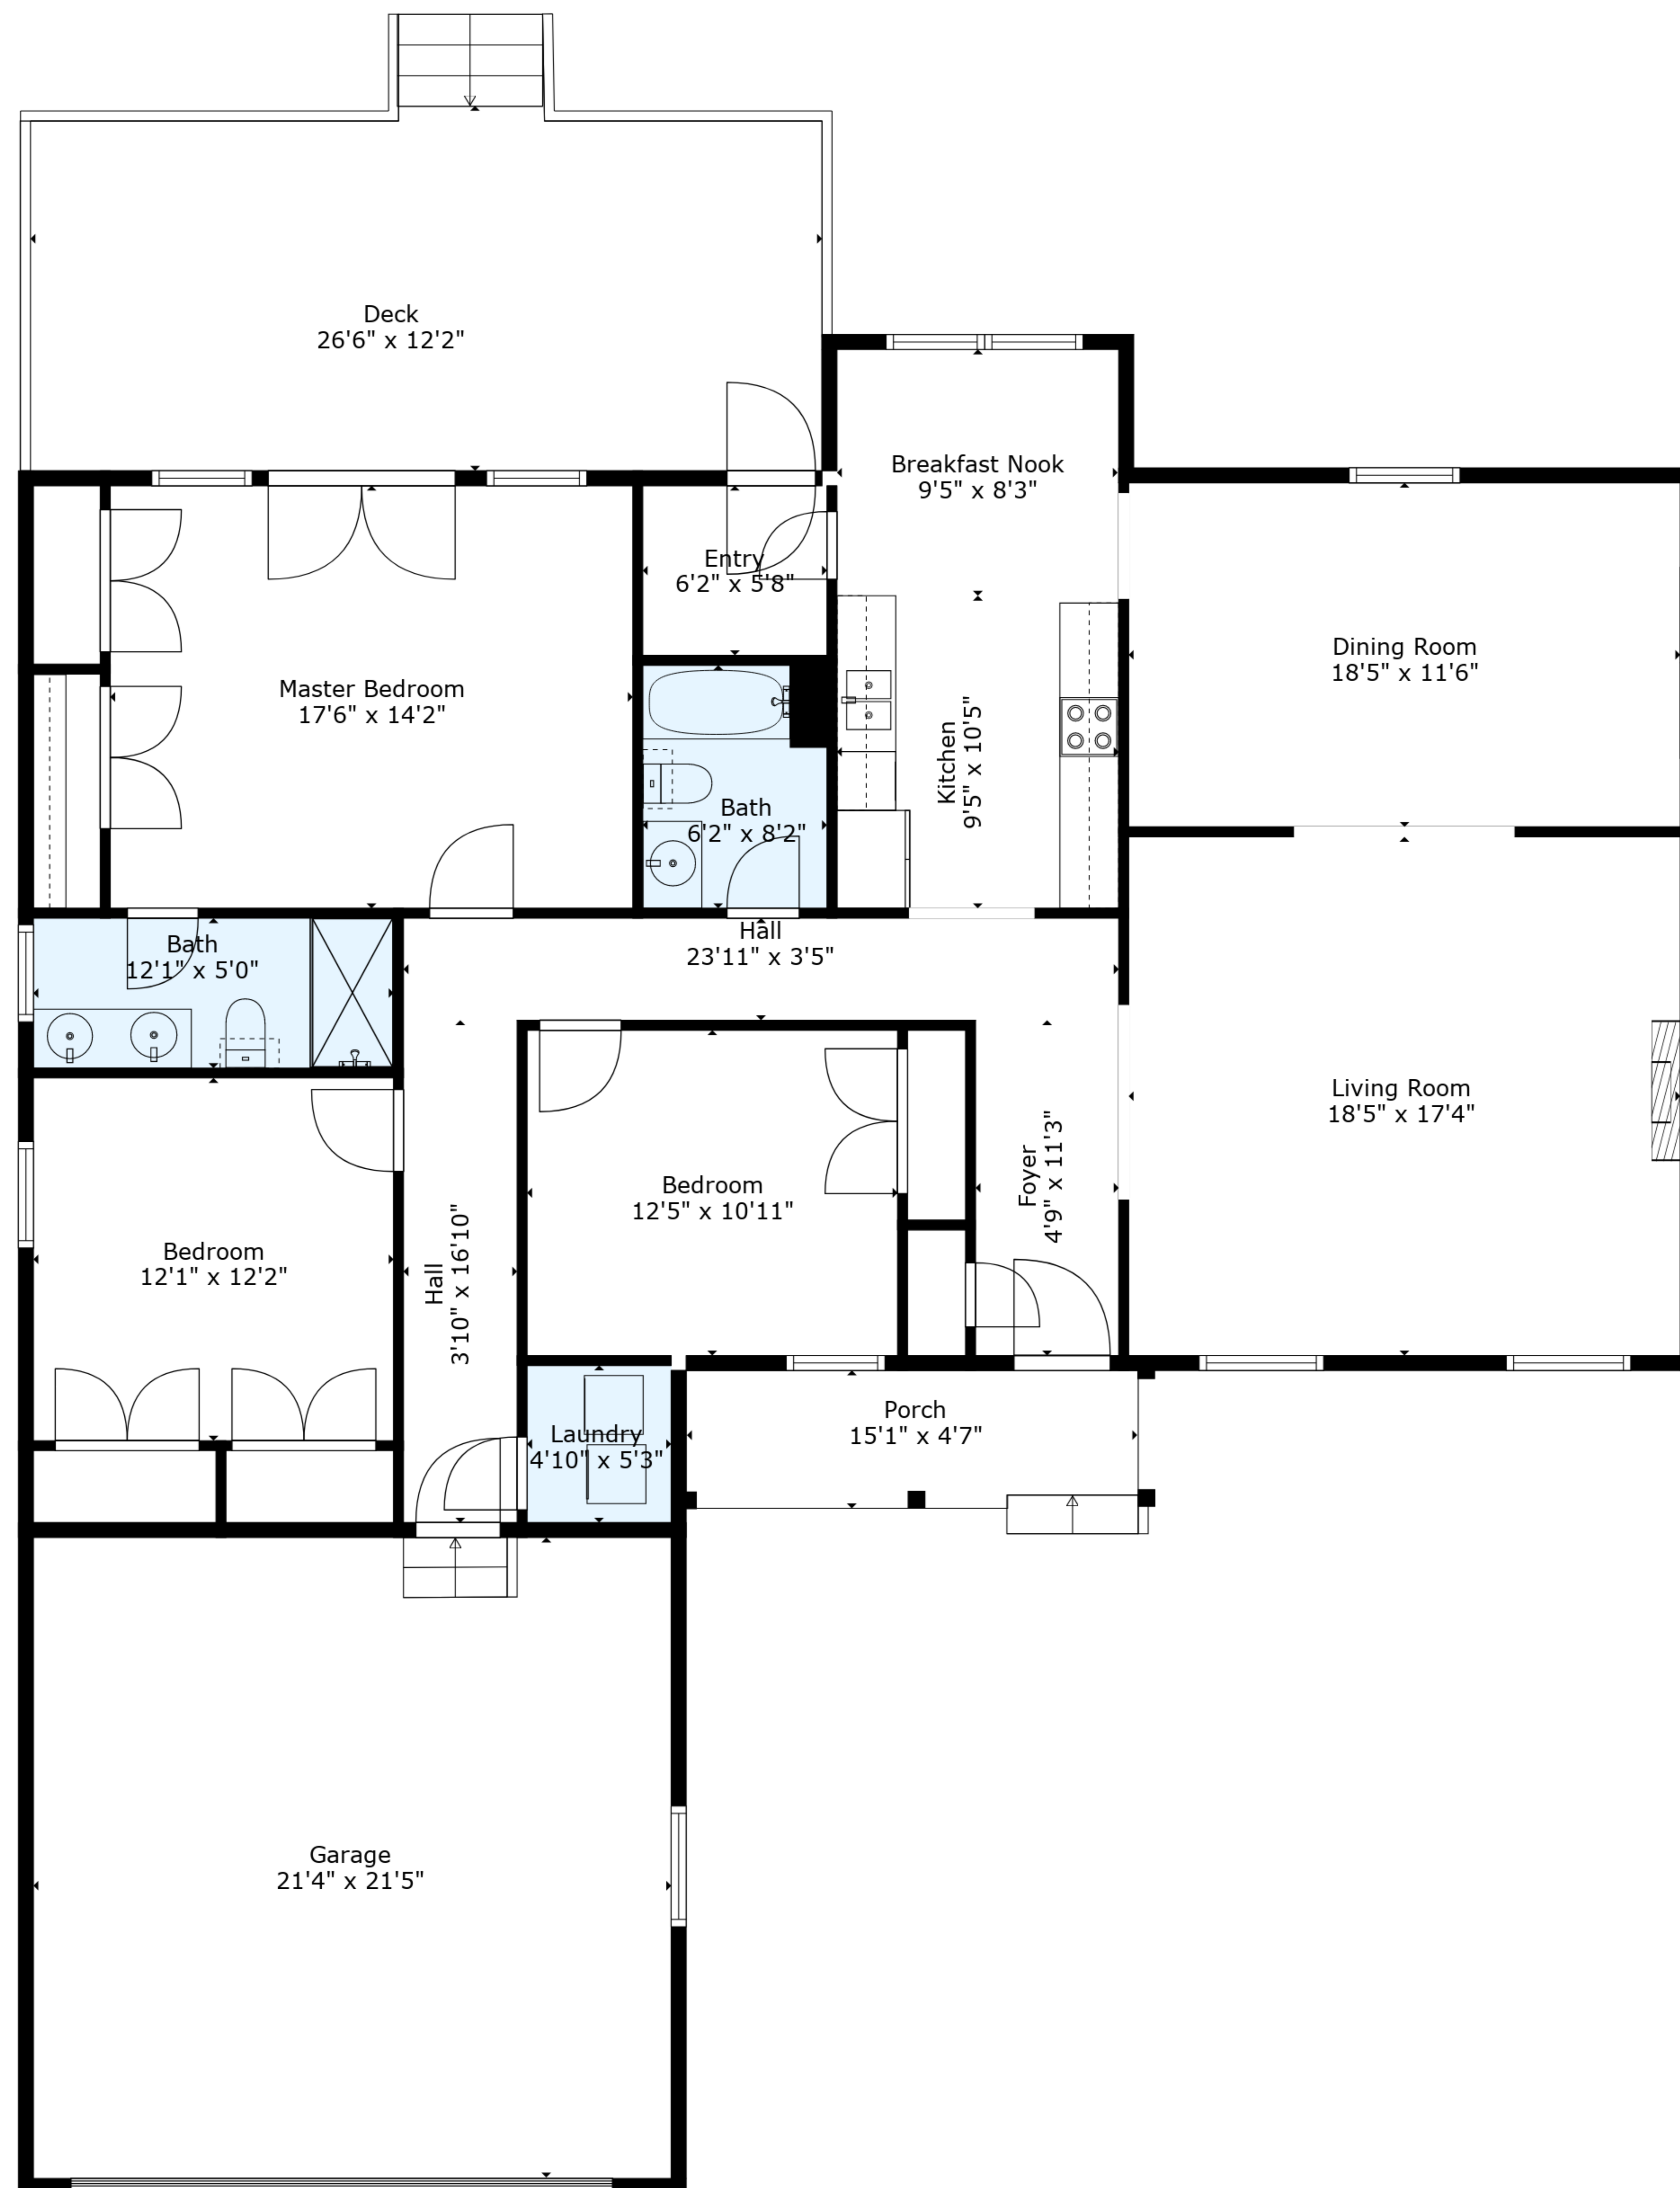

TOTAL: 1770 sq. ft

FLOOR 1: 1770 sq. ft

EXCLUDED AREAS: GARAGE: 458 sq. ft, DECK: 331 sq. ft, PORCH: 68 sq. ft

Floor Plan Created By Cubicasa App. Measurements Deemed Highly Reliable But Not Guaranteed.

TOTAL: 1770 sq. ft

FLOOR 1: 1770 sq. ft

EXCLUDED AREAS: GARAGE: 458 sq. ft, DECK: 331 sq. ft, PORCH: 68 sq. ft

Floor Plan Created By Cubicasa App. Measurements Deemed Highly Reliable But Not Guaranteed.