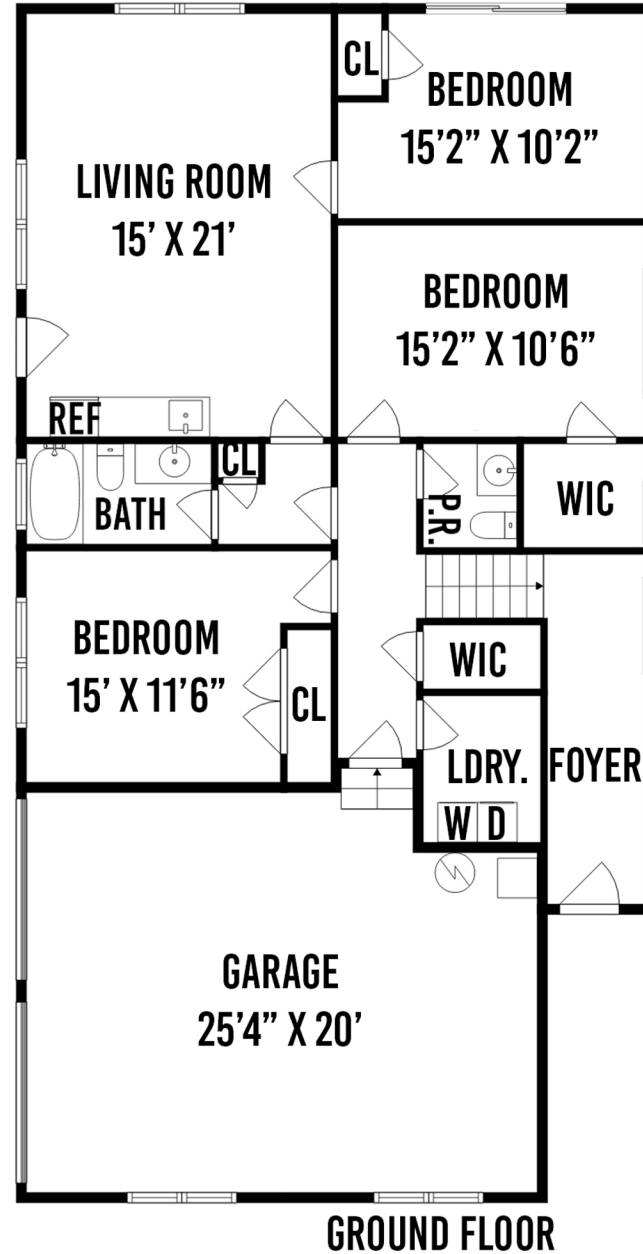

703 NEPTUNE BOULEVARD LONG BEACH NY

PREPARED BY HOME MEDIA GROUP INC. TEL 212-731-2301

THIS FLOOR PLAN ILLUSTRATION IS AN APPROXIMATION OF EXISTING STRUCTURES AND FEATURES AND IS PROVIDED FOR CONVENIENCE ONLY WITH THE PERMISSION OF THE SELLER. ALL MEASUREMENTS ARE APPROXIMATE AND NOT GUARANTEED TO BE EXACT OR TO SCALE.