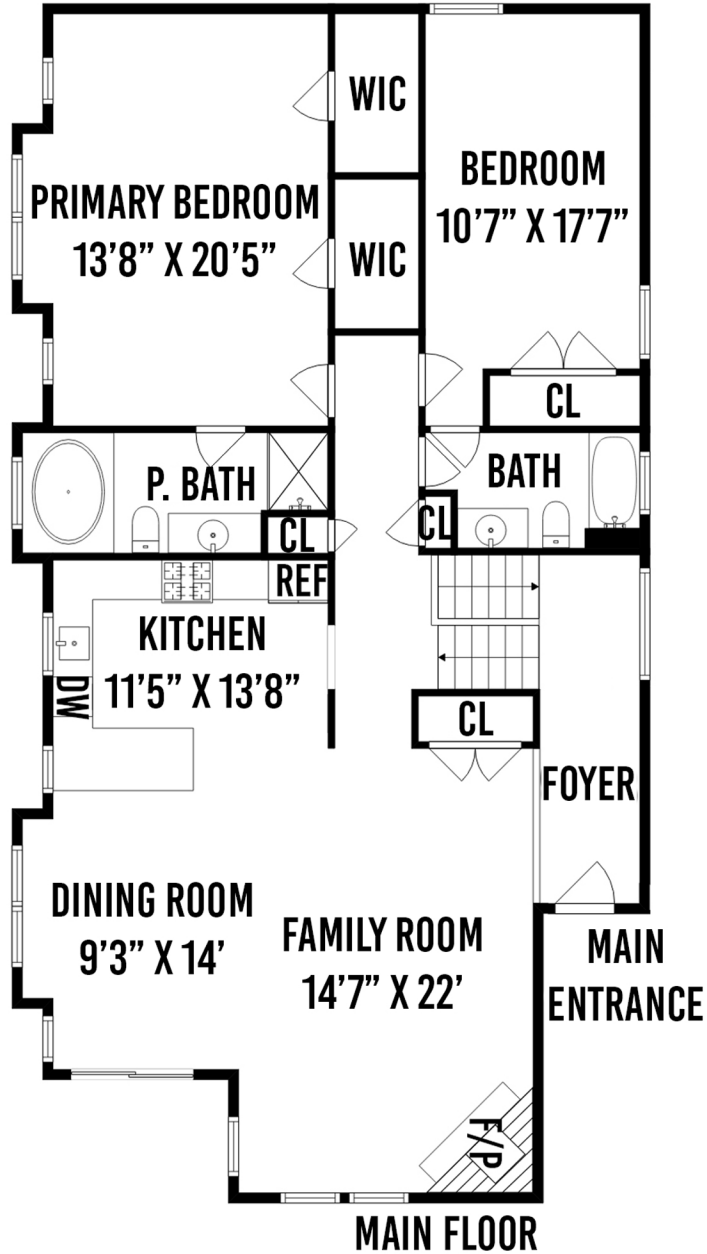

703 NEPTUNE BOULEVARD LONG BEACH NY

PREPARED BY HOME MEDIA GROUP INC. TEL 212-731-2301

THIS FLOOR PLAN ILLUSTRATION IS AN APPROXIMATION OF EXISTING STRUCTURES AND FEATURES AND IS PROVIDED FOR CONVENIENCE ONLY WITH THE PERMISSION OF THE SELLER. ALL MEASUREMENTS ARE APPROXIMATE AND NOT GUARANTEED TO BE EXACT OR TO SCALE.