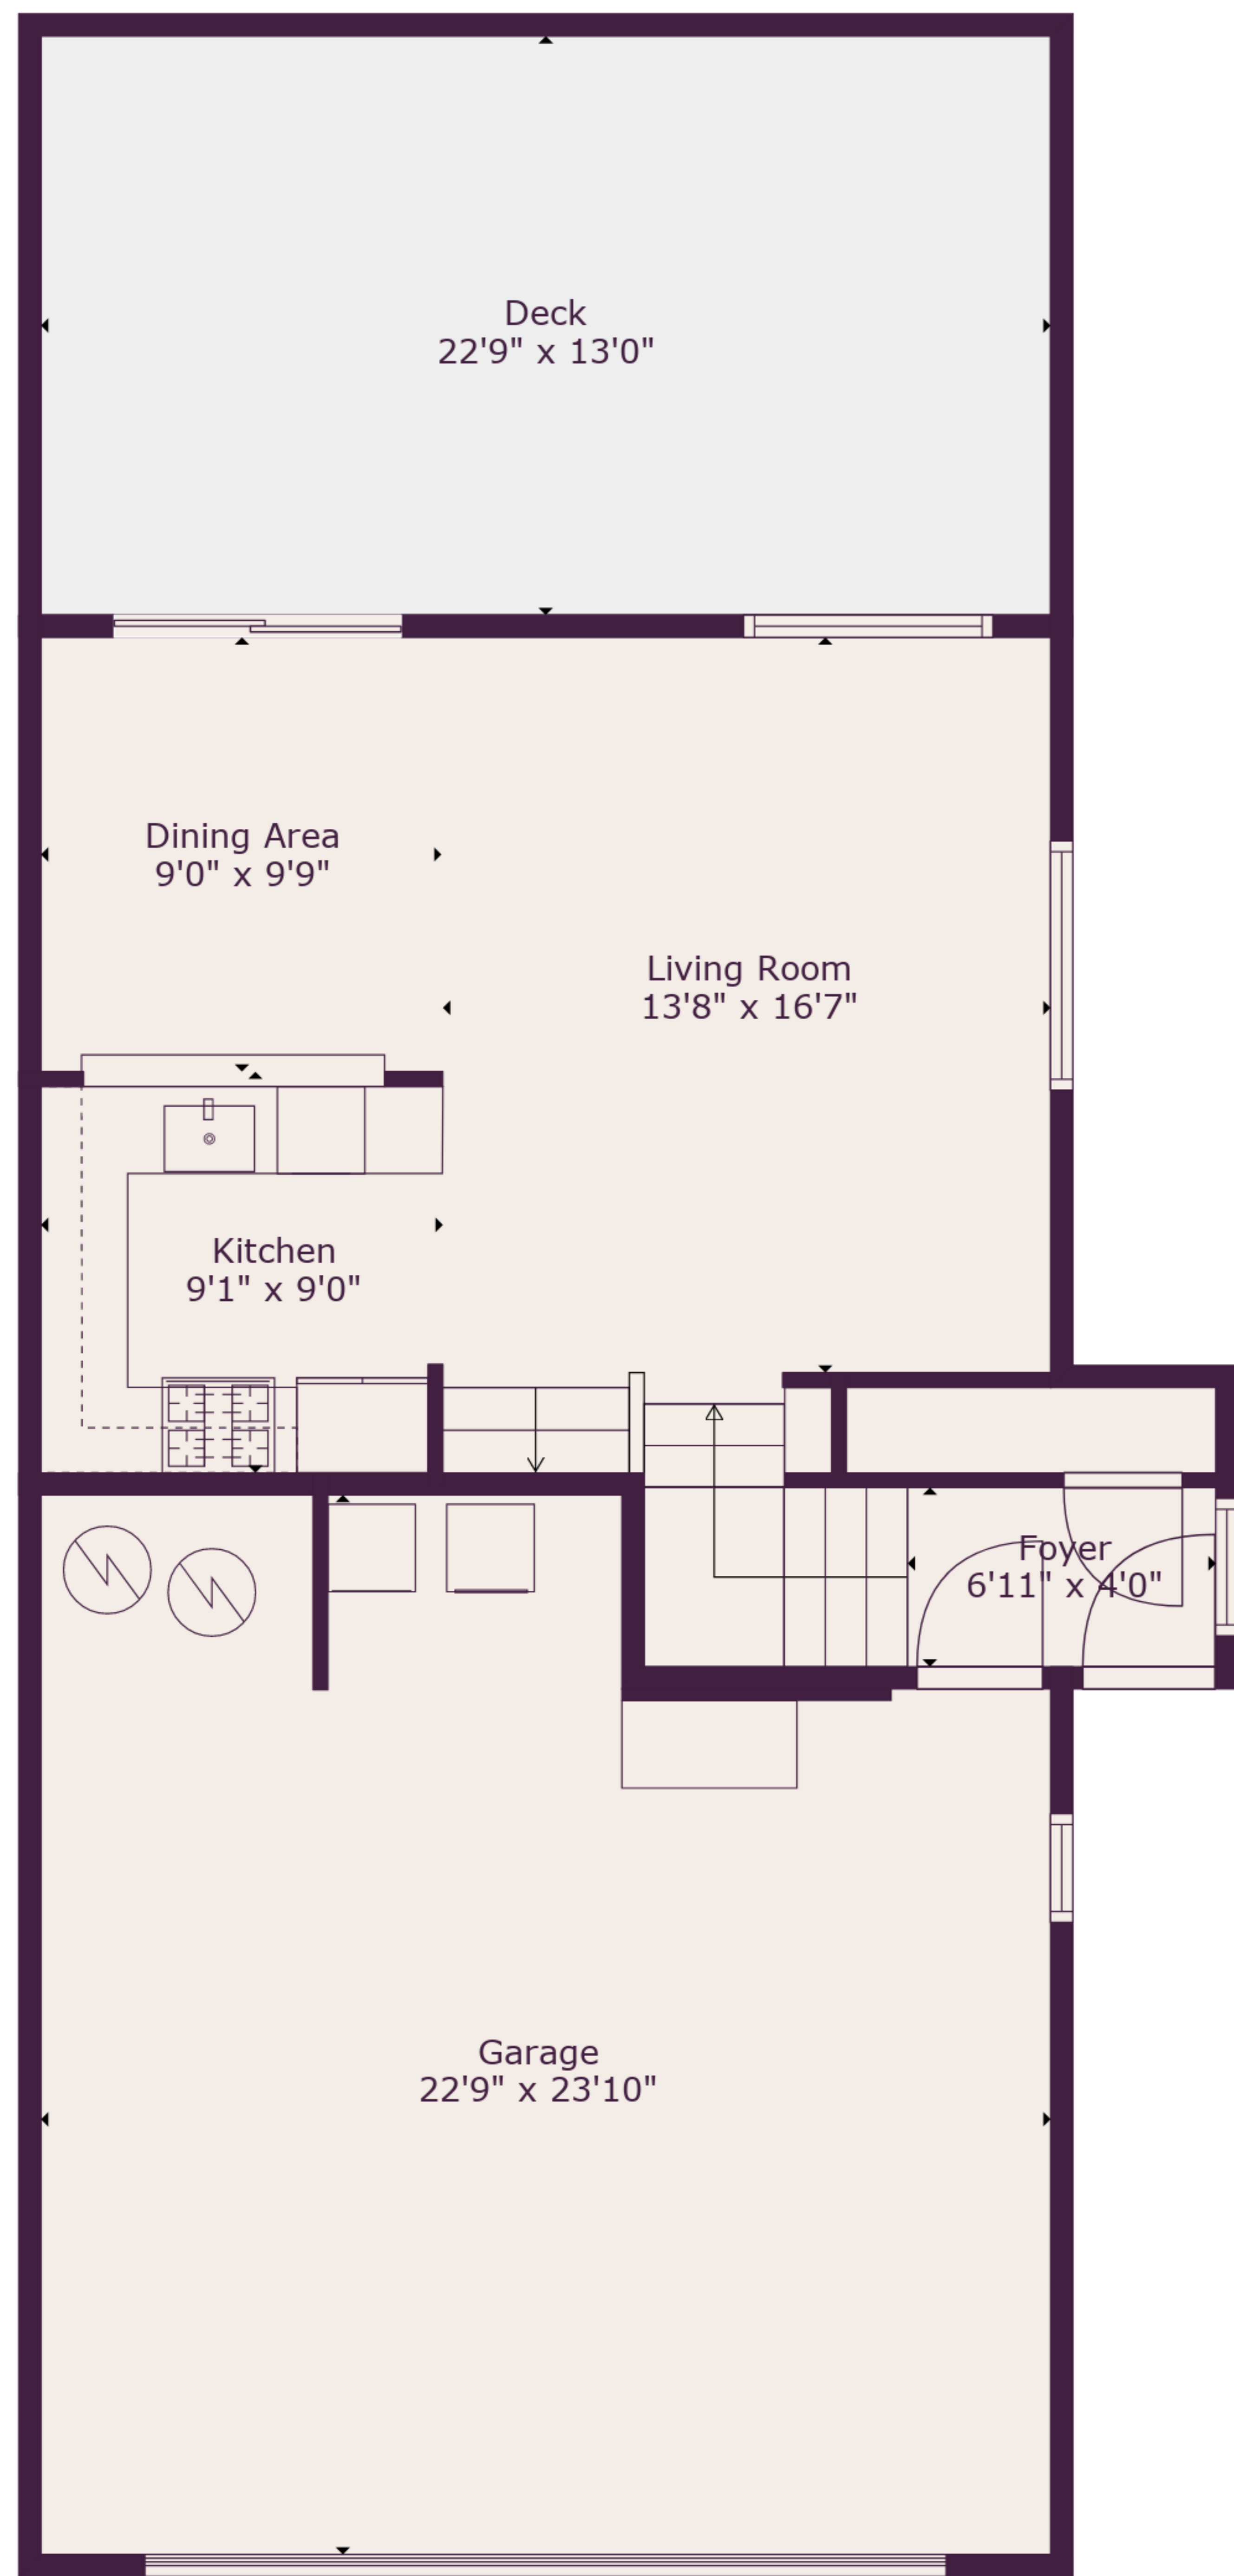

Total scanned area: 2148 sq. ft

Measurements Are Deemed Highly Reliable, But Not Guaranteed

Total scanned area: 2148 sq. ft

Measurements Are Deemed Highly Reliable, But Not Guaranteed

Floor 1

Floor 2

Floor 3

Total scanned area: 2148 sq. ft

Measurements Are Deemed Highly Reliable, But Not Guaranteed