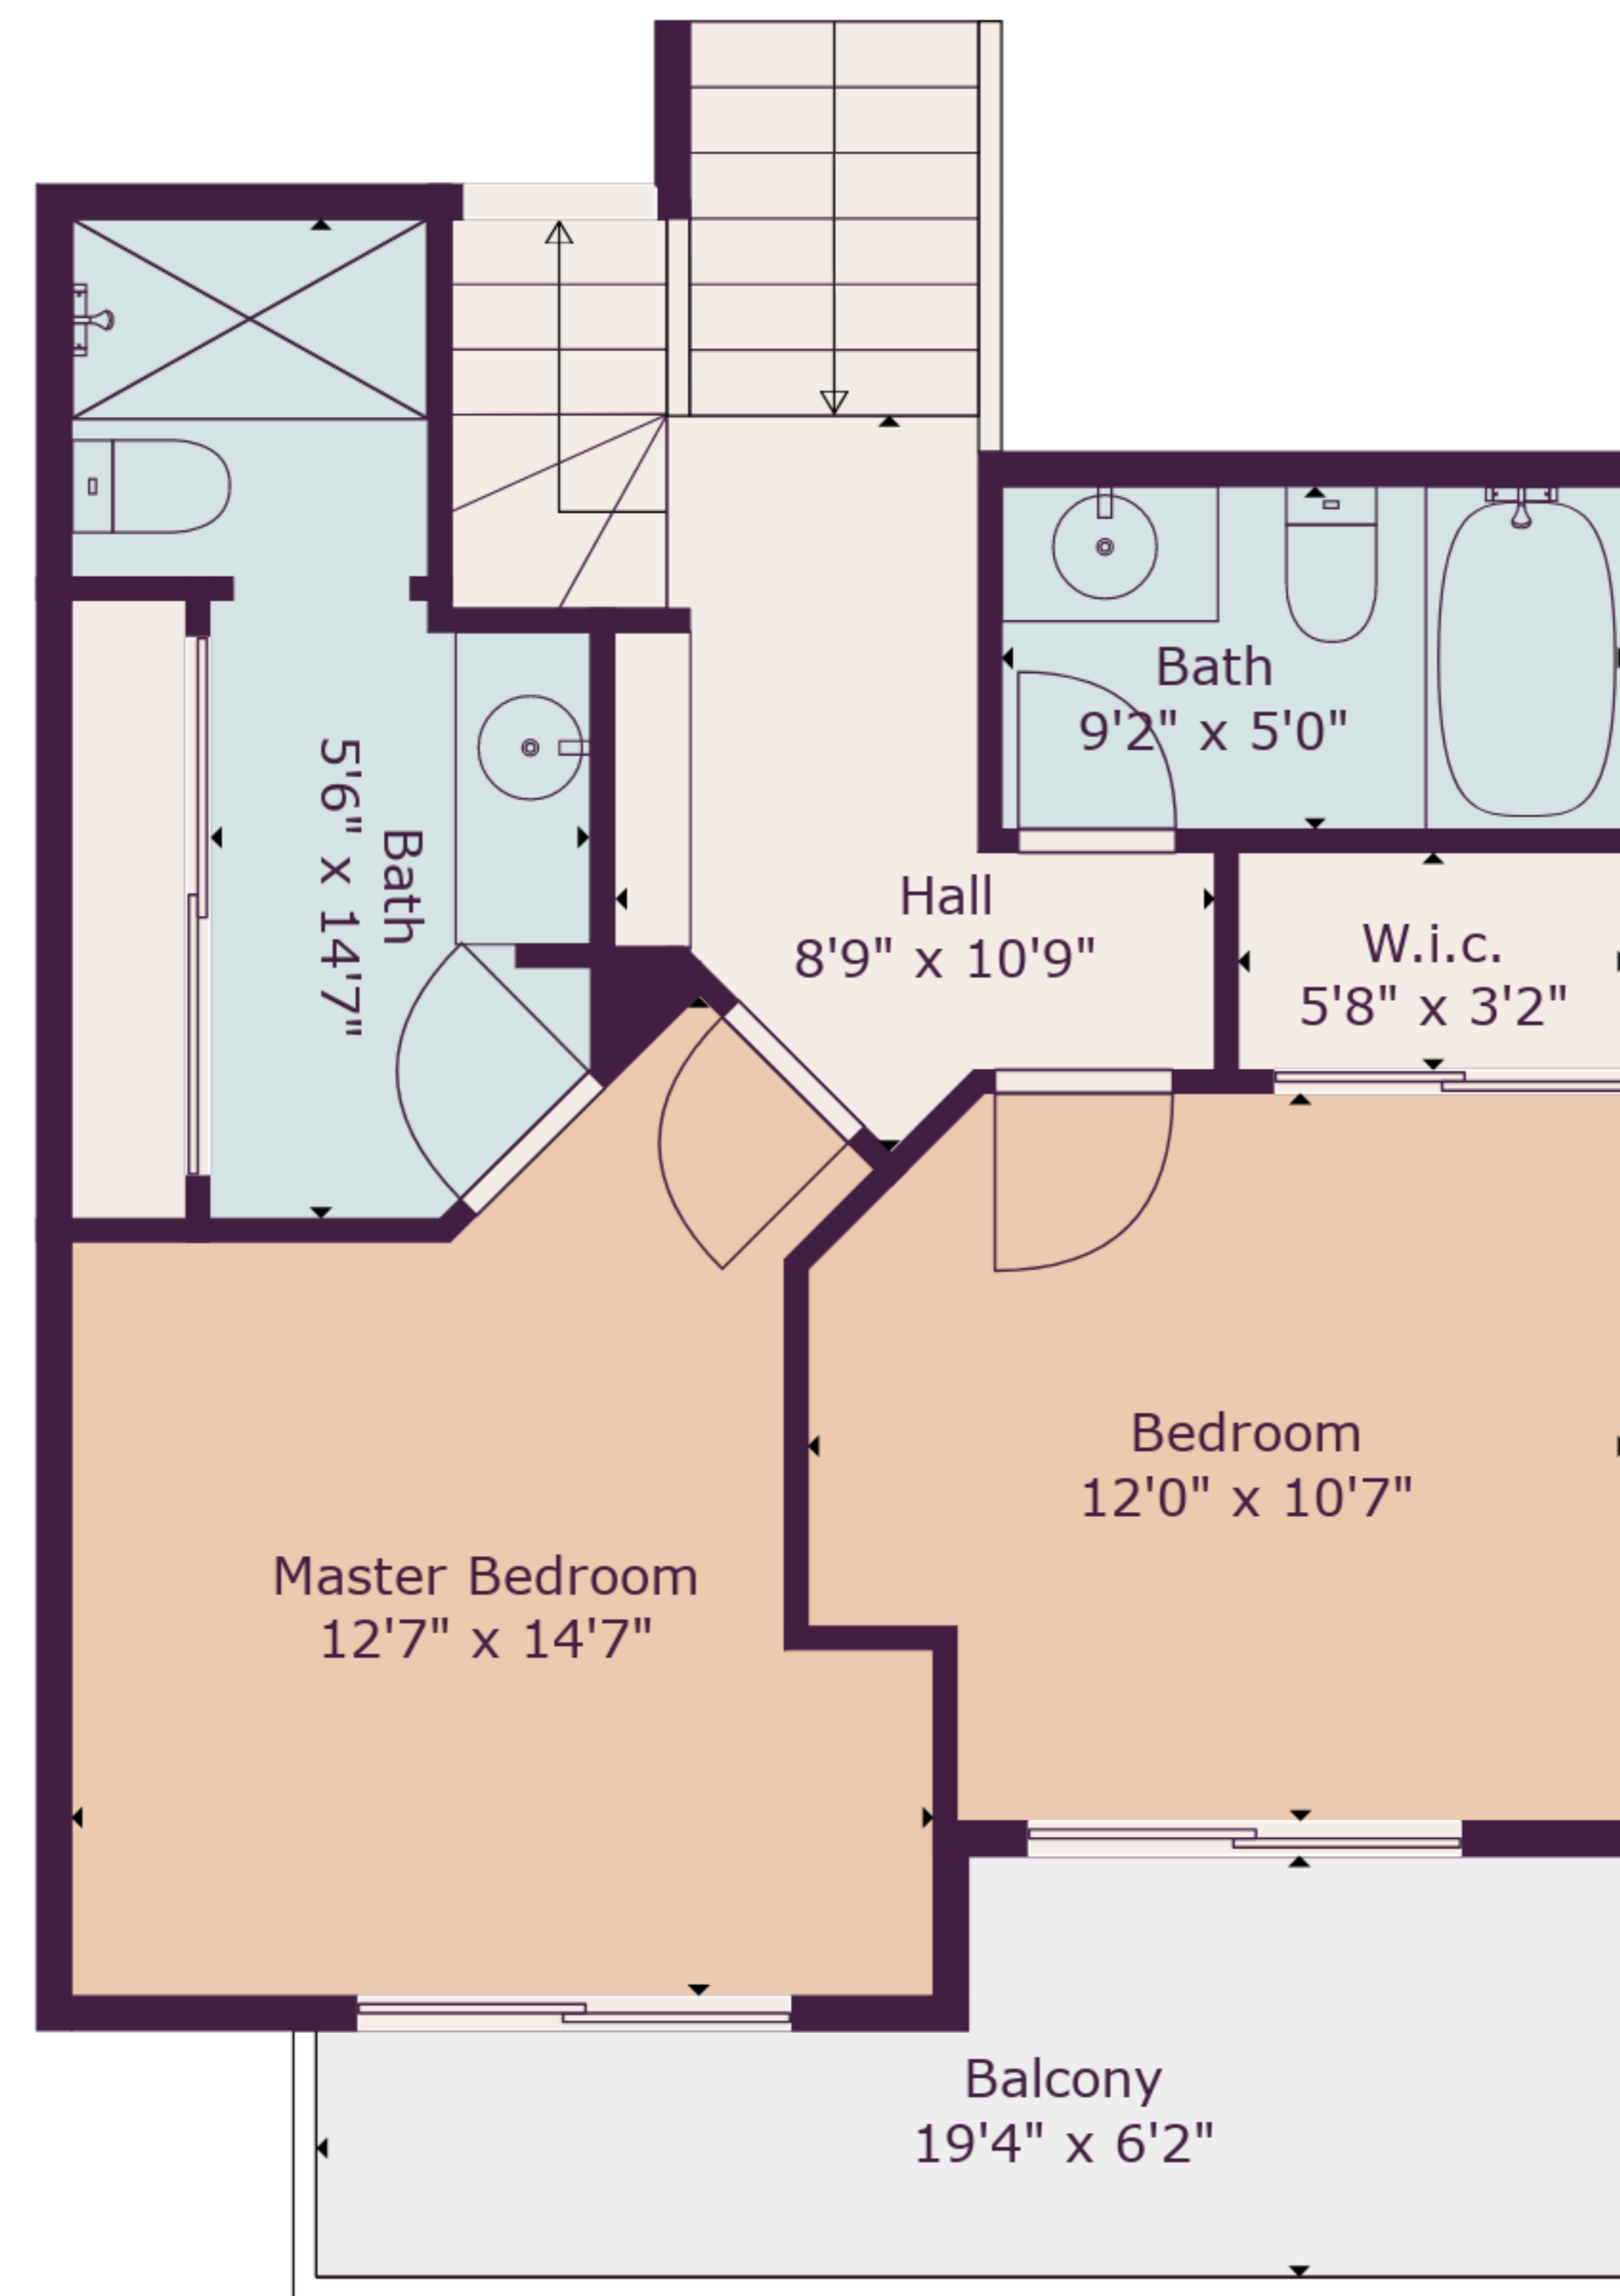

Total scanned area: 2148 sq. ft

Measurements Are Deemed Highly Reliable, But Not Guaranteed

Total scanned area: 2148 sq. ft

Measurements Are Deemed Highly Reliable, But Not Guaranteed

Floor 1

Floor 2

Floor 3

Total scanned area: 2148 sq. ft

Measurements Are Deemed Highly Reliable, But Not Guaranteed