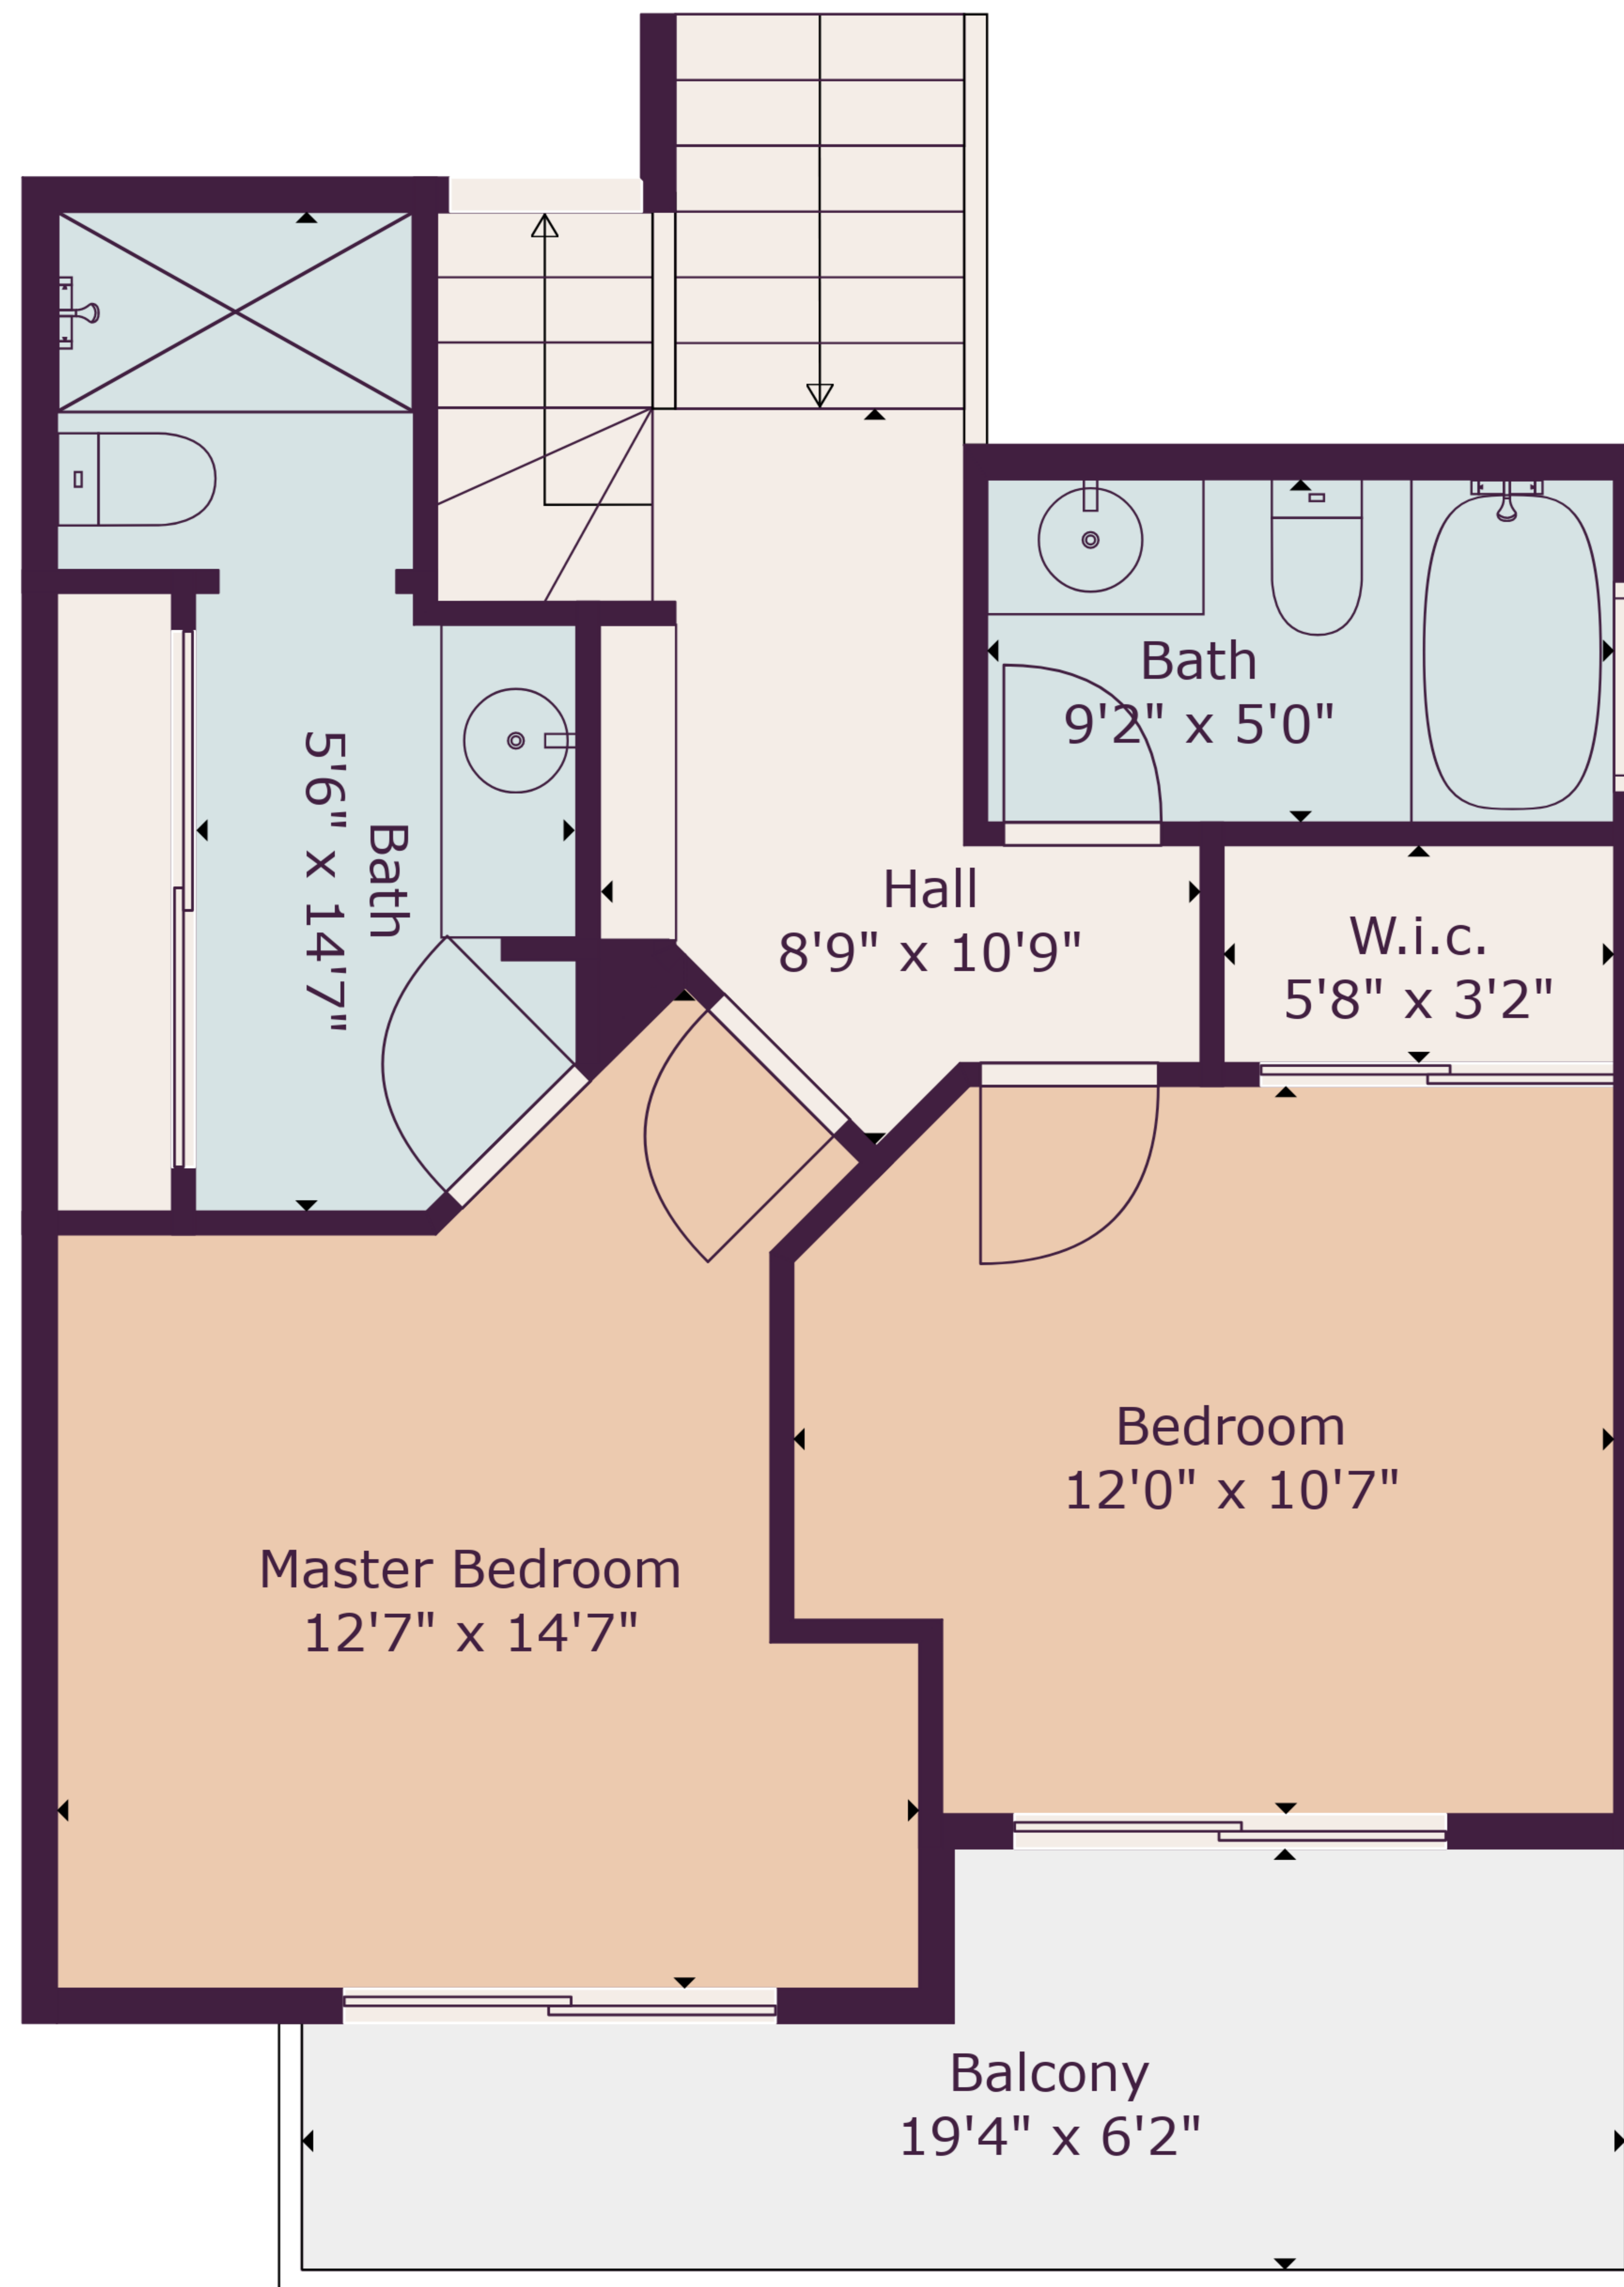

Total scanned area: 2148 sq. ft

Measurements Are Deemed Highly Reliable, But Not Guaranteed

Total scanned area: 2148 sq. ft

Measurements Are Deemed Highly Reliable, But Not Guaranteed

Floor 1

Floor 2

Floor 3

Total scanned area: 2148 sq. ft

Measurements Are Deemed Highly Reliable, But Not Guaranteed