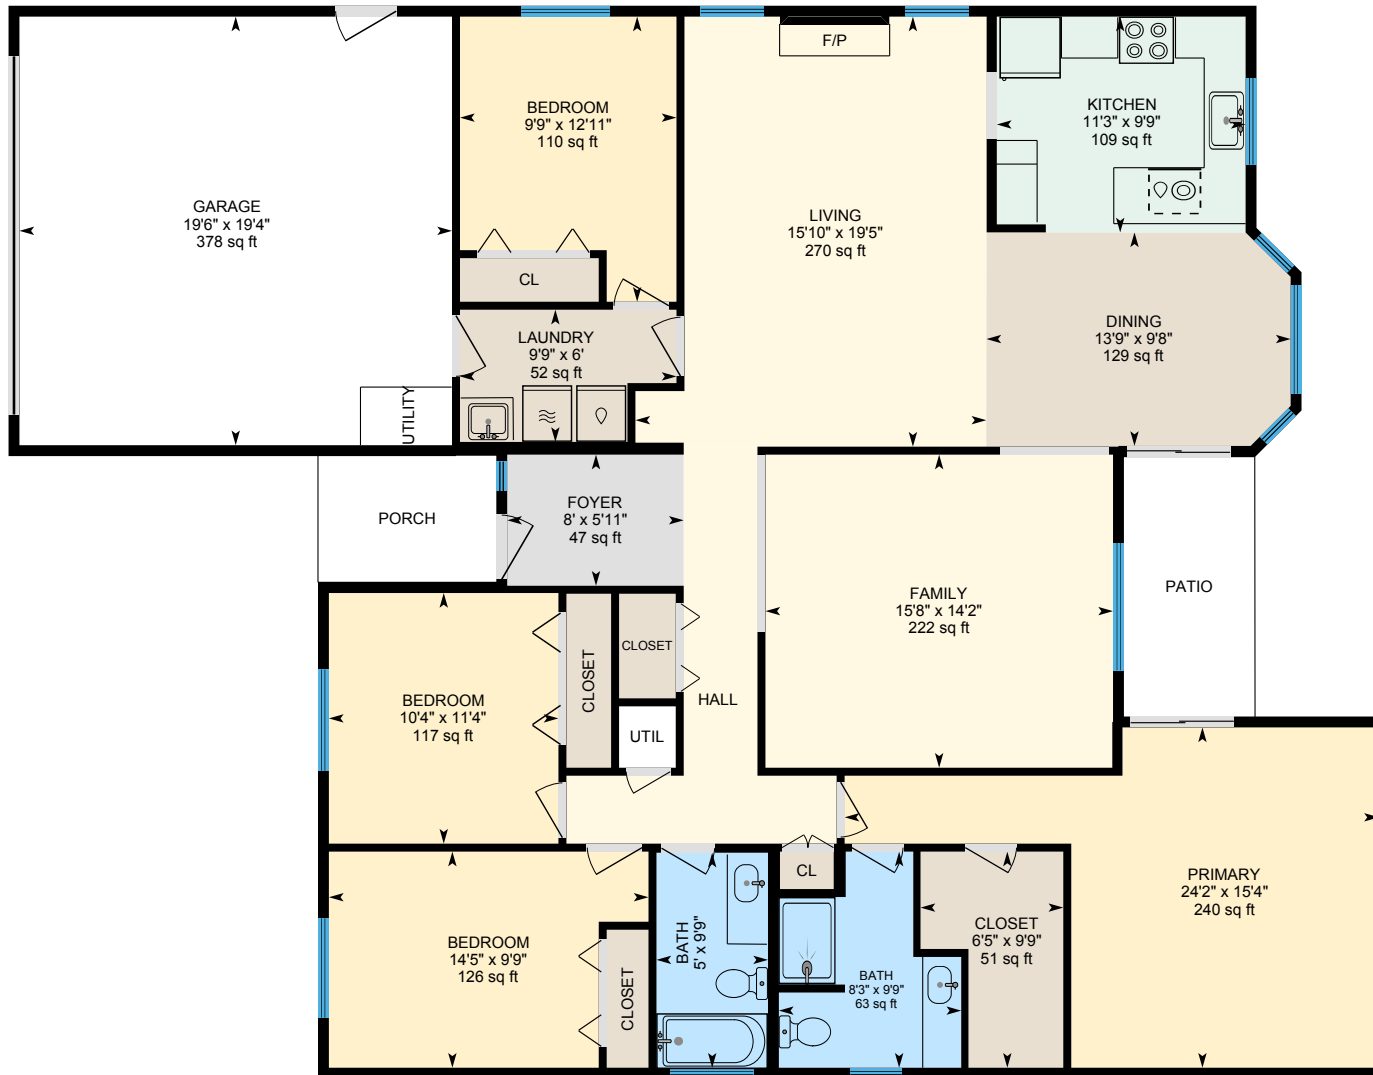

1461 Higton St, Manteca, CA

Main Floor Finished Area 1923.97 sq ft
Unfinished Area 415.09 sq ft

PREPARED: 2025/03/07

White regions are excluded from total floor area in iGUIDE floor plans. All room dimensions and floor areas must be considered approximate and are subject to independent verification.