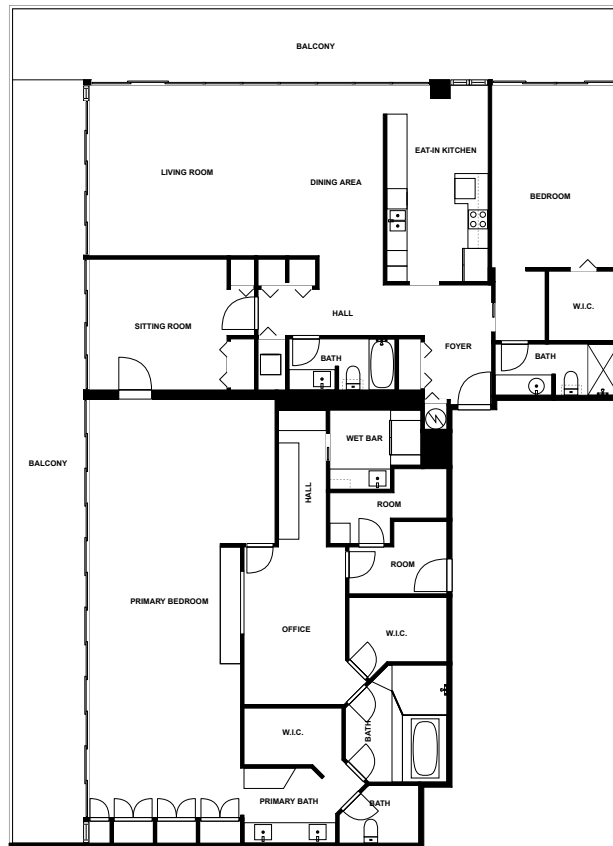

Home report

Bayshore Drive 7650 1105-
1106
Treasure Island

Highlights

1 Kitchen

2 Living room

2 Bedroom

5 Bath

1 Office

Buoys Waterfront Bar and
Grill, 0.3 mi

Bay Pines Veterans
Administration Heliport,
4.9 mi

Floor plan

SIZES AND DIMENSIONS ARE APPROXIMATE, ACTUAL MAY VARY.

Appendix 1: Data sheet

Bath - 5	Bath - Toilet - 1	Bath - Master - 1
Closet - 3	Closet - WalkIn - 3	Room - 2
Bar - 1	Bar - Wet - 1	LivingRoom - 2
LivingRoom - Sitting - 1	Bedroom - 2	Bedroom - Master - 1
Entry - 1	Entry - Foyer - 1	Hall - 2
Kitchen - 1	Kitchen - EatIn - 1	Dining - 1
Dining - Open - 1	Office - 1	Outdoor - 2
Outdoor - Balcony - 2		