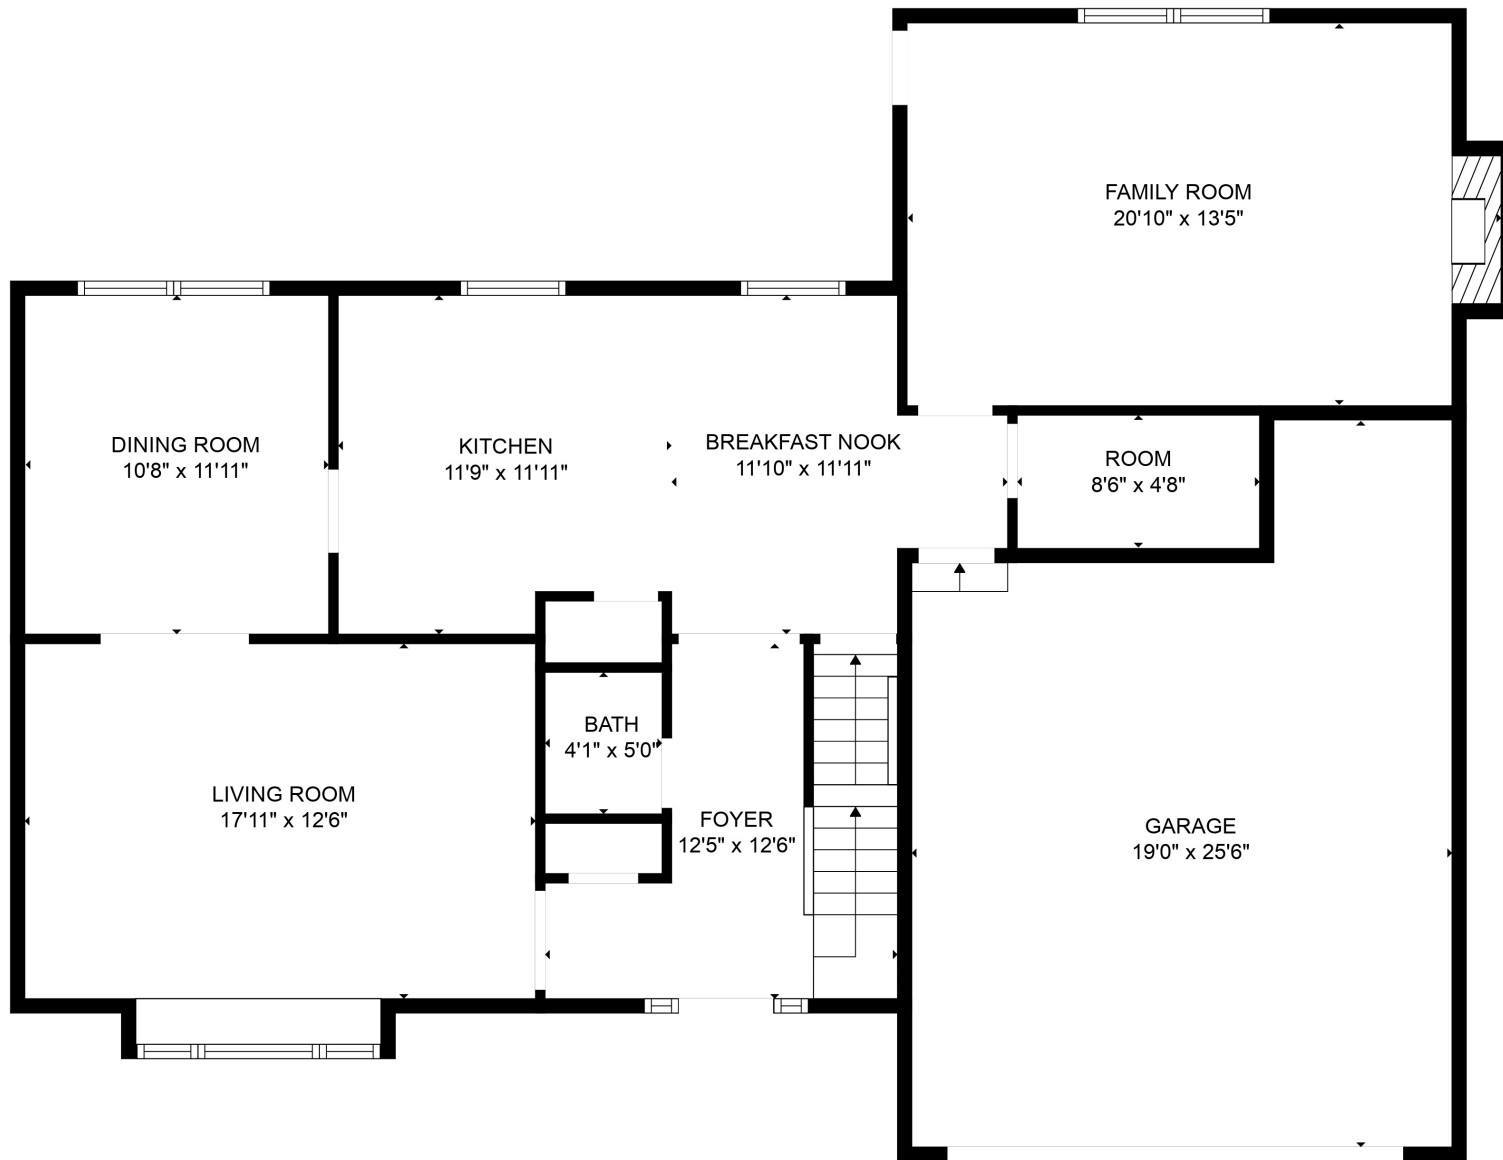

Total scanned area: 3449 sq. ft

Total scanned area: 3449 sq. ft

MEASUREMENTS ARE CALCULATED BY CUBICASA TECHNOLOGY. DEEMED HIGHLY RELIABLE BUT NOT GUARANTEED.

Total scanned area: 3449 sq. ft

MEASUREMENTS ARE CALCULATED BY CUBICASA TECHNOLOGY. DEEMED HIGHLY RELIABLE BUT NOT GUARANTEED.

Total scanned area: 3449 sq. ft

MEASUREMENTS ARE CALCULATED BY CUBICASA TECHNOLOGY. DEEMED HIGHLY RELIABLE BUT NOT GUARANTEED.