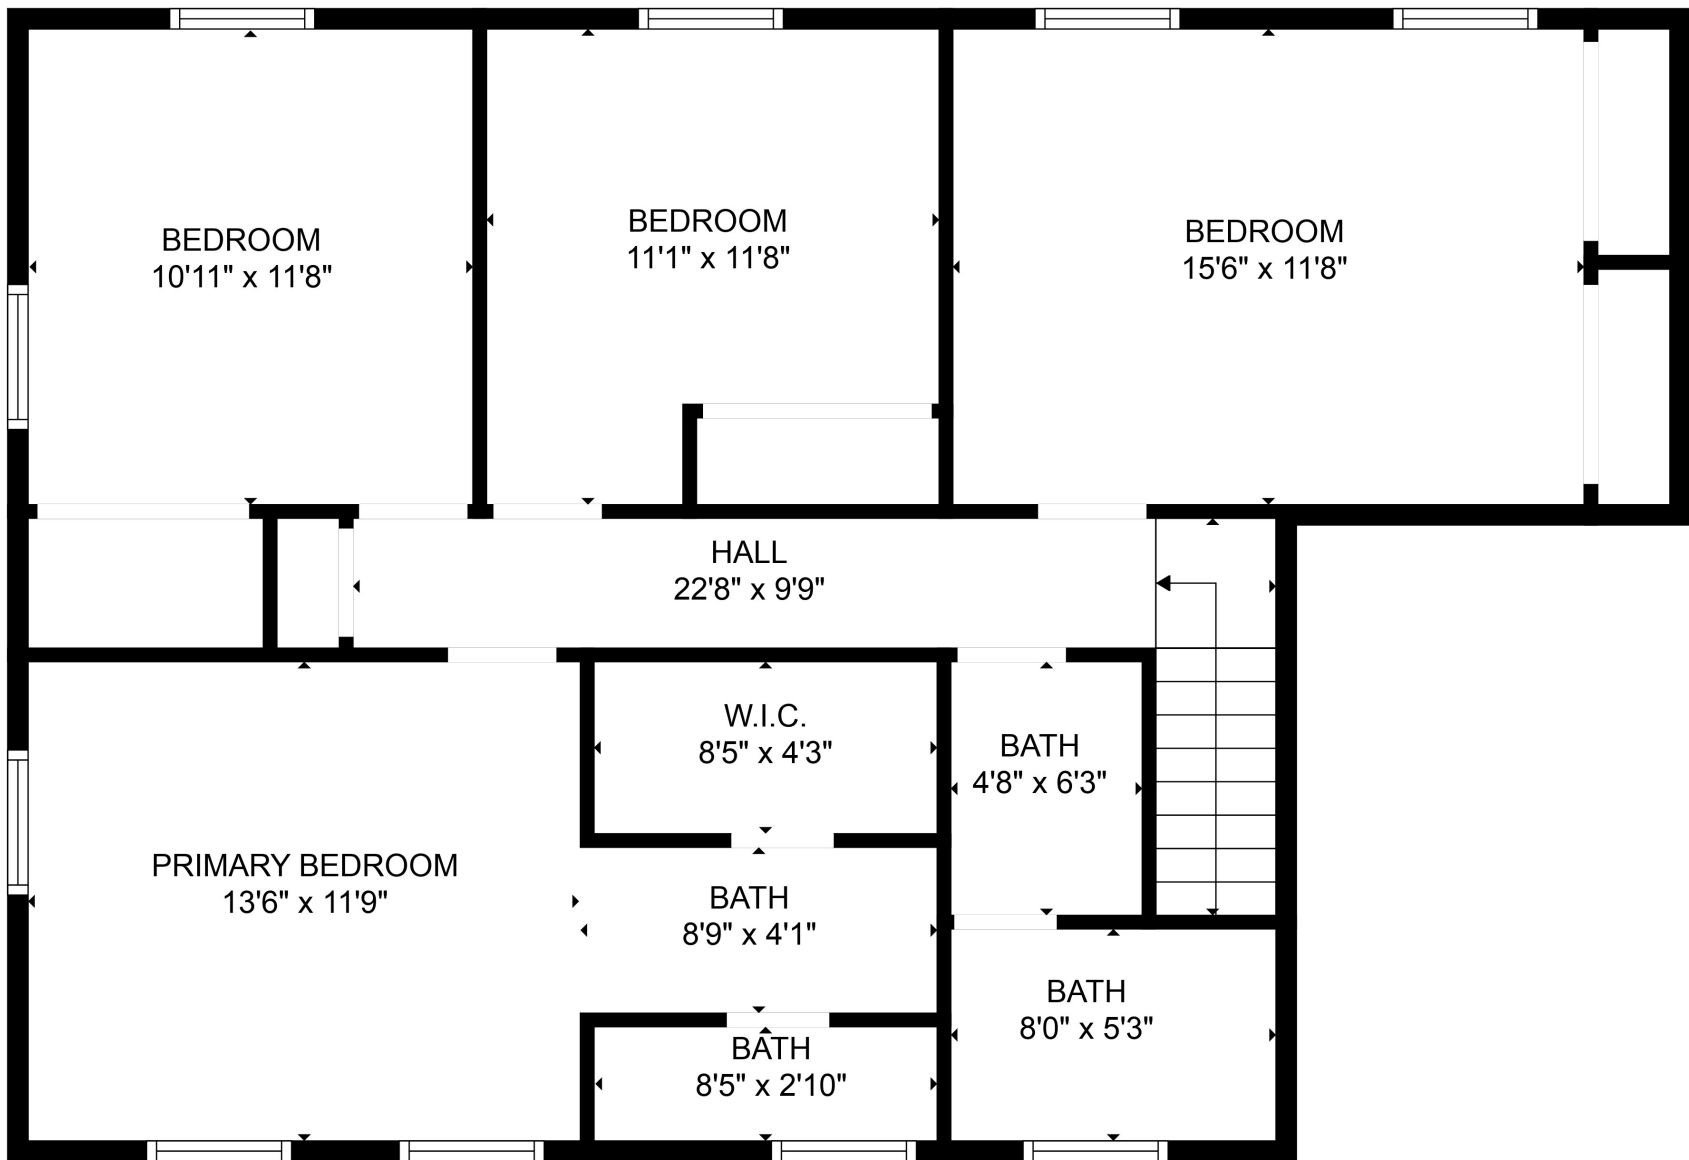

Total scanned area: 3449 sq. ft

Total scanned area: 3449 sq. ft

MEASUREMENTS ARE CALCULATED BY CUBICASA TECHNOLOGY. DEEMED HIGHLY RELIABLE BUT NOT GUARANTEED.

Total scanned area: 3449 sq. ft

MEASUREMENTS ARE CALCULATED BY CUBICASA TECHNOLOGY. DEEMED HIGHLY RELIABLE BUT NOT GUARANTEED.

Total scanned area: 3449 sq. ft

MEASUREMENTS ARE CALCULATED BY CUBICASA TECHNOLOGY. DEEMED HIGHLY RELIABLE BUT NOT GUARANTEED.