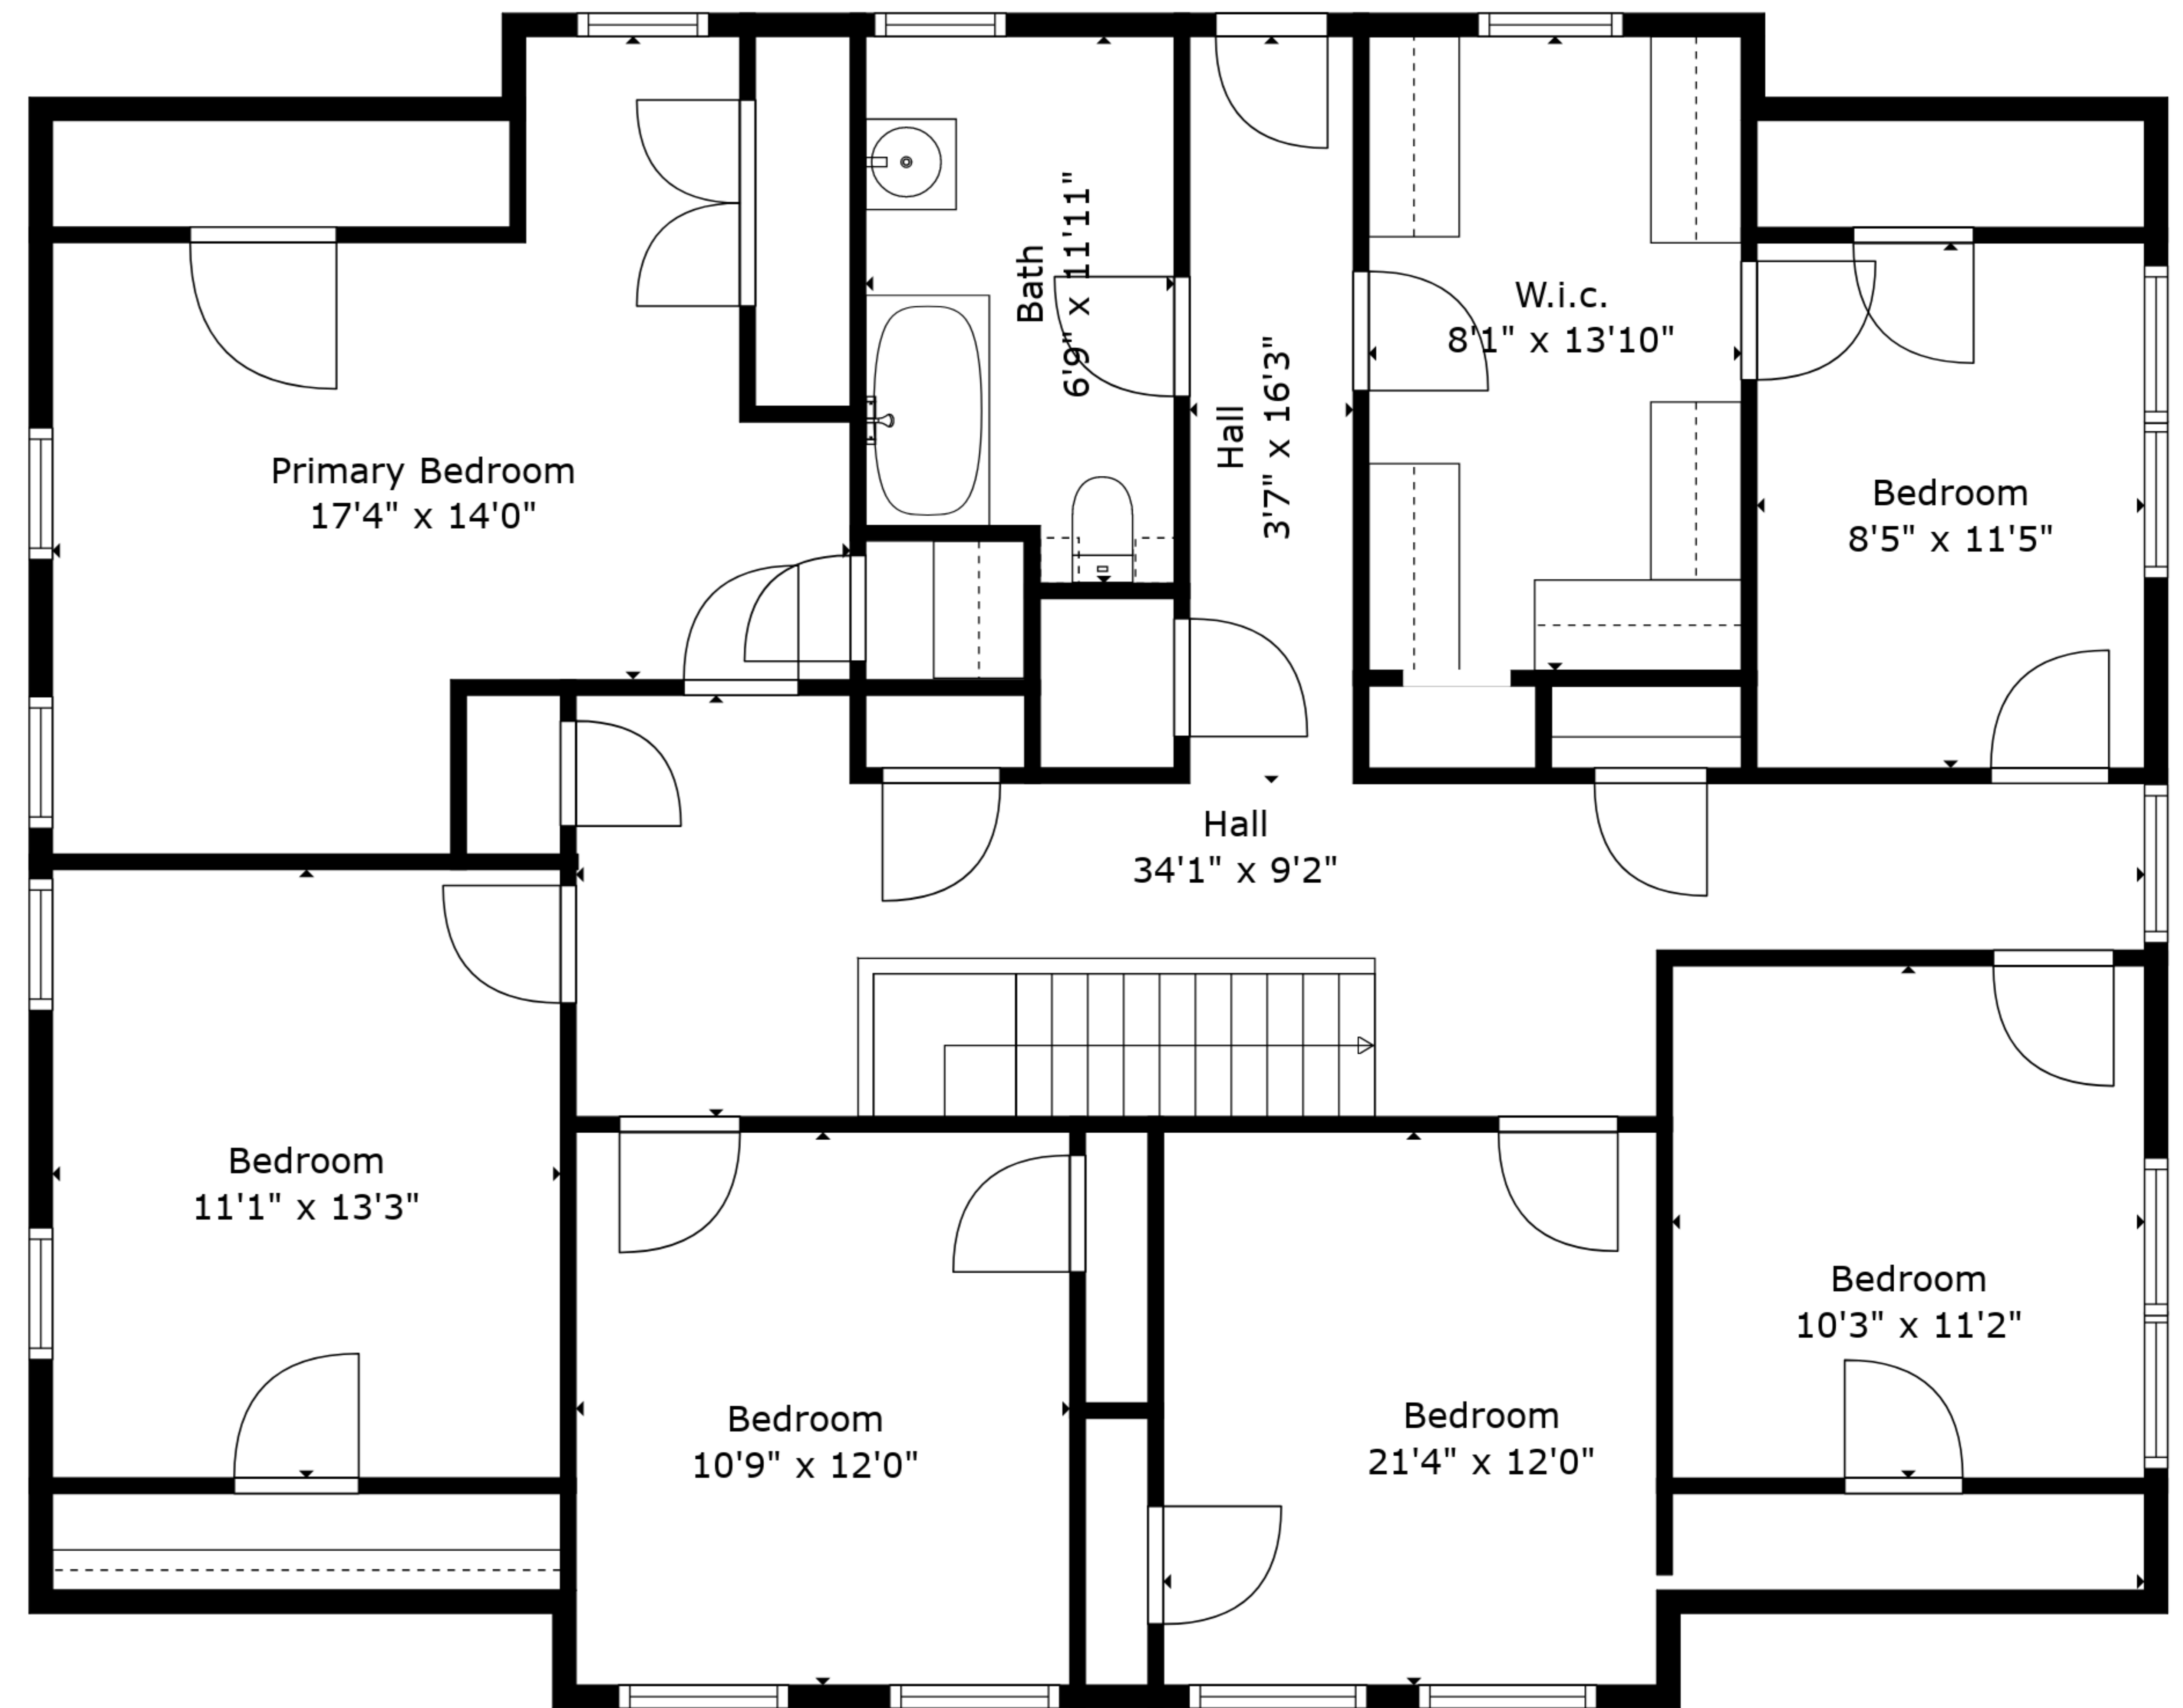

TOTAL: 3399 sq. ft
 FLOOR 1: 1845 sq. ft, FLOOR 2: 1554 sq. ft

Measurements Deemed Highly Reliable But Not Guaranteed. Measured By Cubicasa Tech.

TOTAL: 3399 sq. ft
 FLOOR 1: 1845 sq. ft, FLOOR 2: 1554 sq. ft

Measurements Deemed Highly Reliable But Not Guaranteed. Measured By Cubicasa Tech.

Floor 1

Floor 2

TOTAL: 3399 sq. ft
 FLOOR 1: 1845 sq. ft, FLOOR 2: 1554 sq. ft

Measurements Deemed Highly Reliable But Not Guaranteed. Measured By Cubicasa Tech.