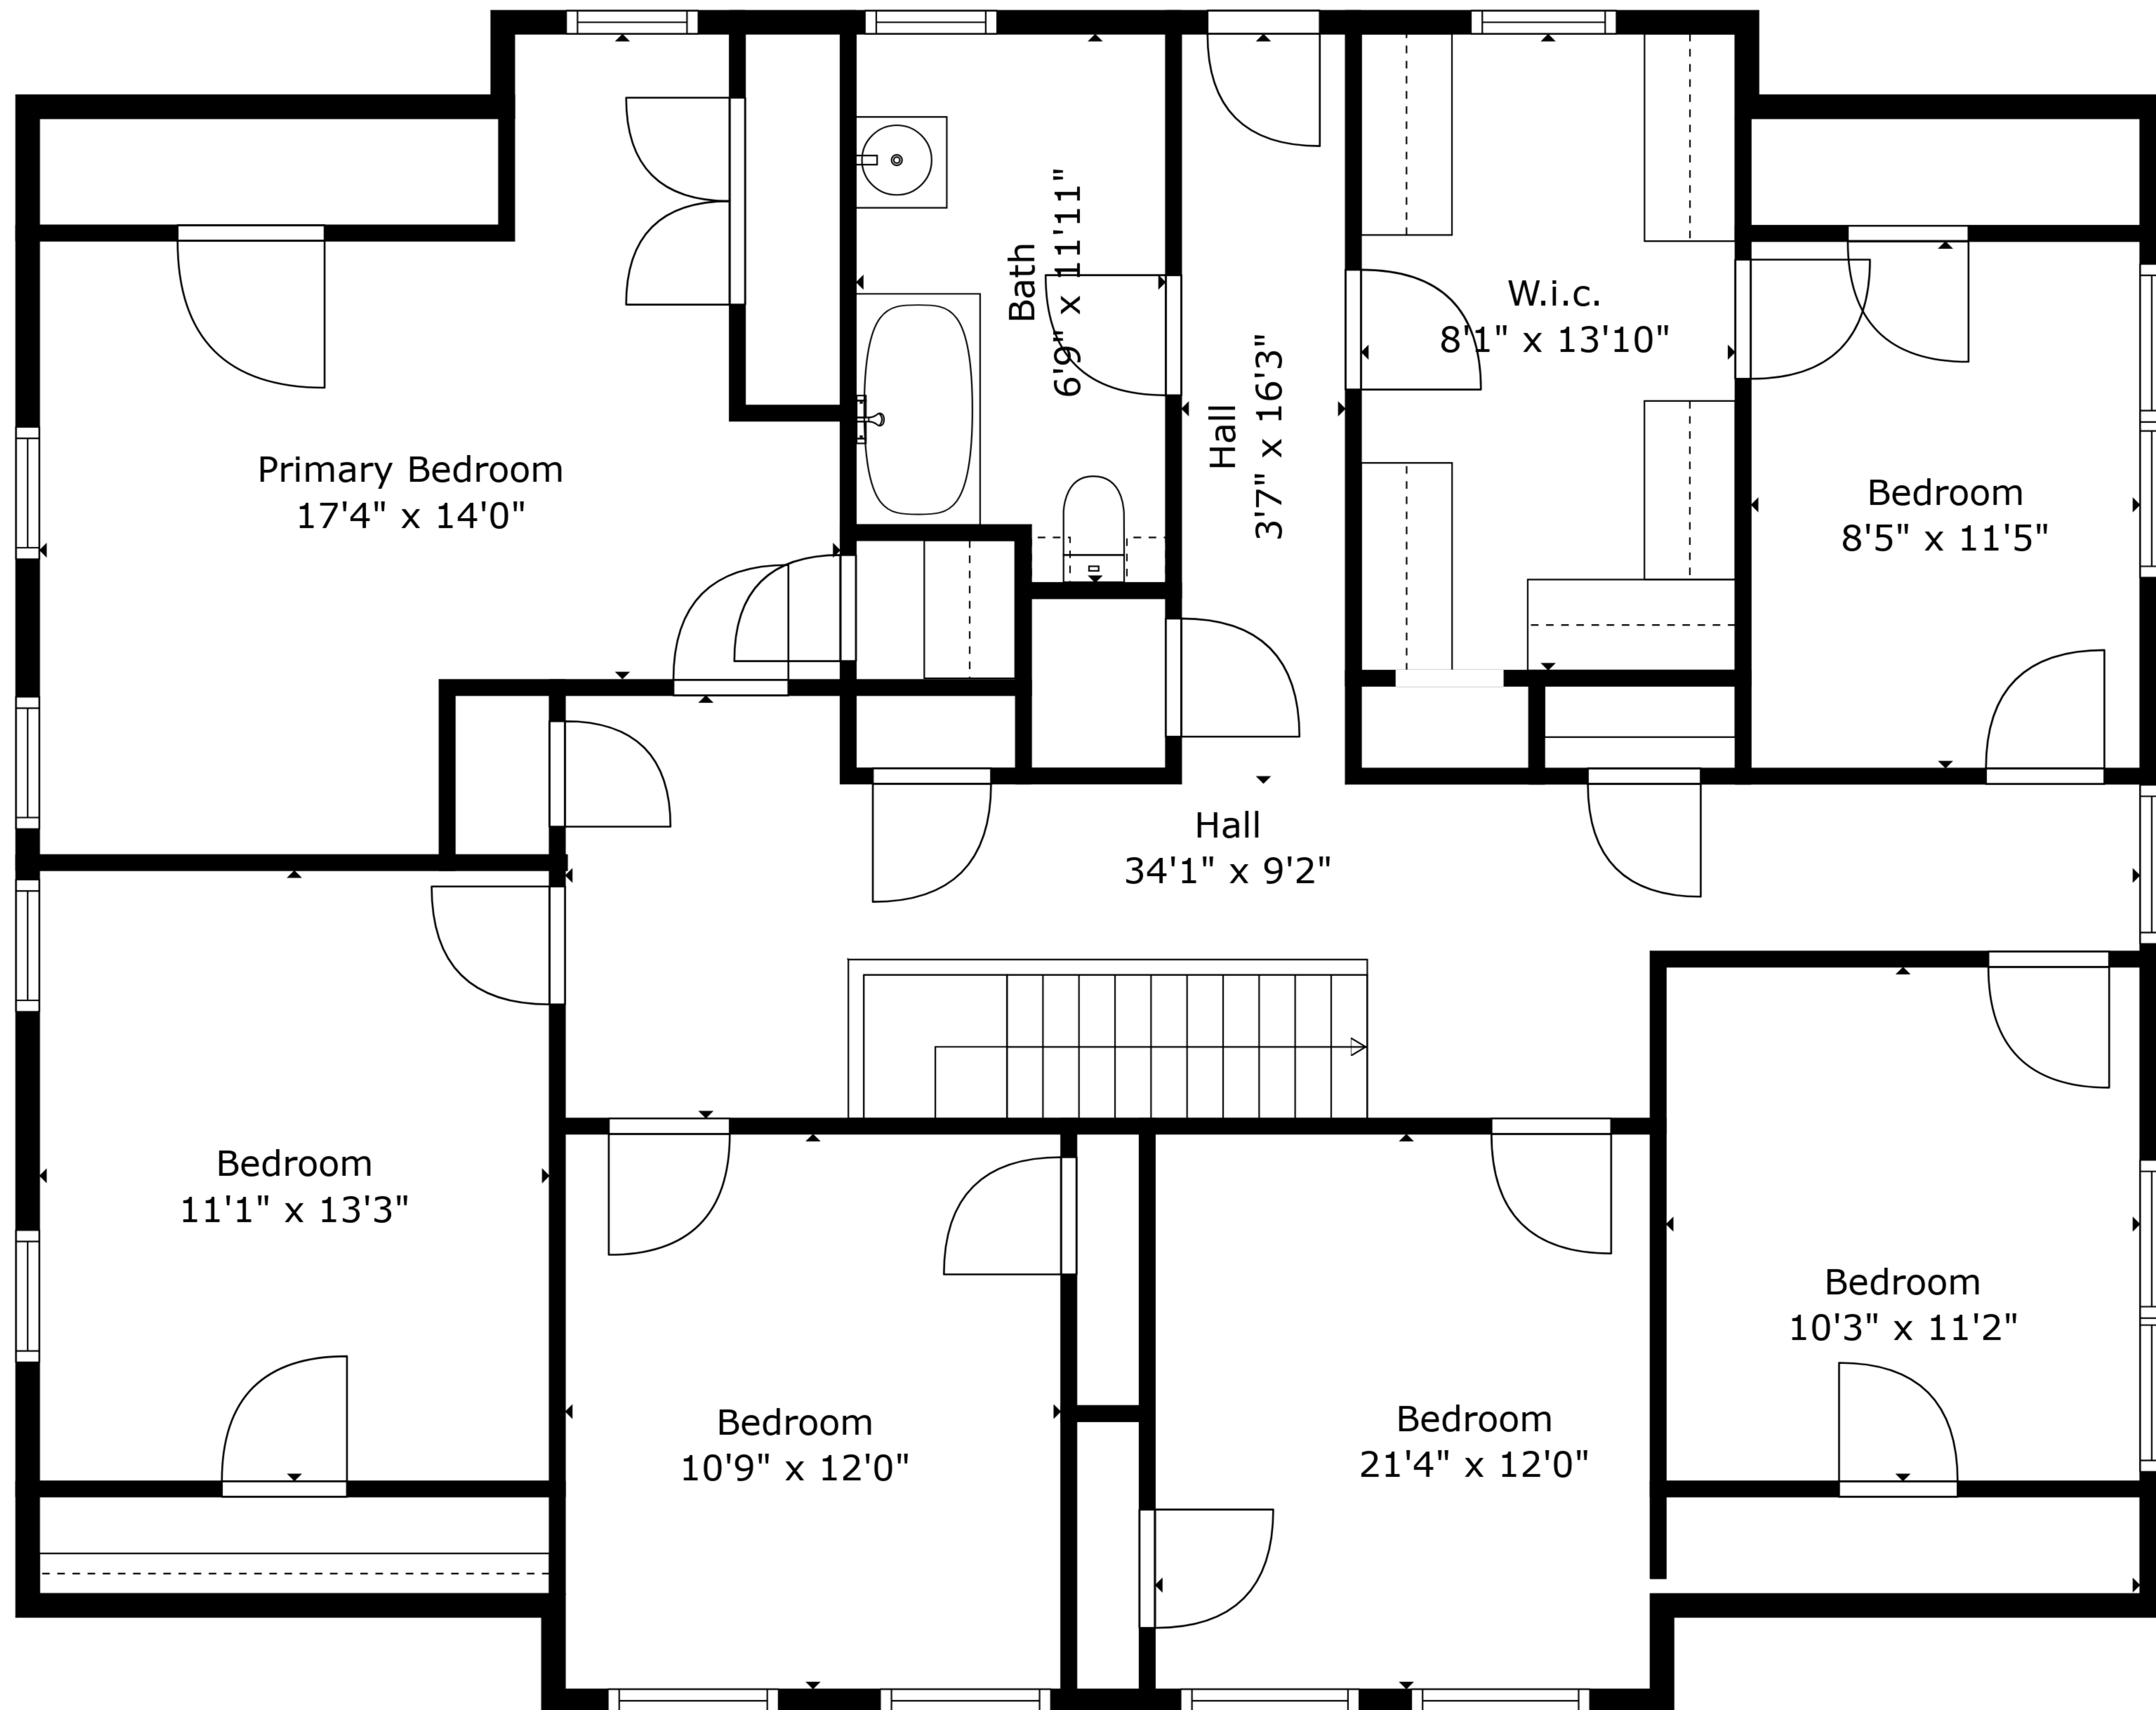

TOTAL: 3399 sq. ft
 FLOOR 1: 1845 sq. ft, FLOOR 2: 1554 sq. ft

Measurements Deemed Highly Reliable But Not Guaranteed. Measured By Cubicasa Tech.

TOTAL: 3399 sq. ft
 FLOOR 1: 1845 sq. ft, FLOOR 2: 1554 sq. ft

Measurements Deemed Highly Reliable But Not Guaranteed. Measured By Cubicasa Tech.

Floor 1

Floor 2

TOTAL: 3399 sq. ft
 FLOOR 1: 1845 sq. ft, FLOOR 2: 1554 sq. ft

Measurements Deemed Highly Reliable But Not Guaranteed. Measured By Cubicasa Tech.