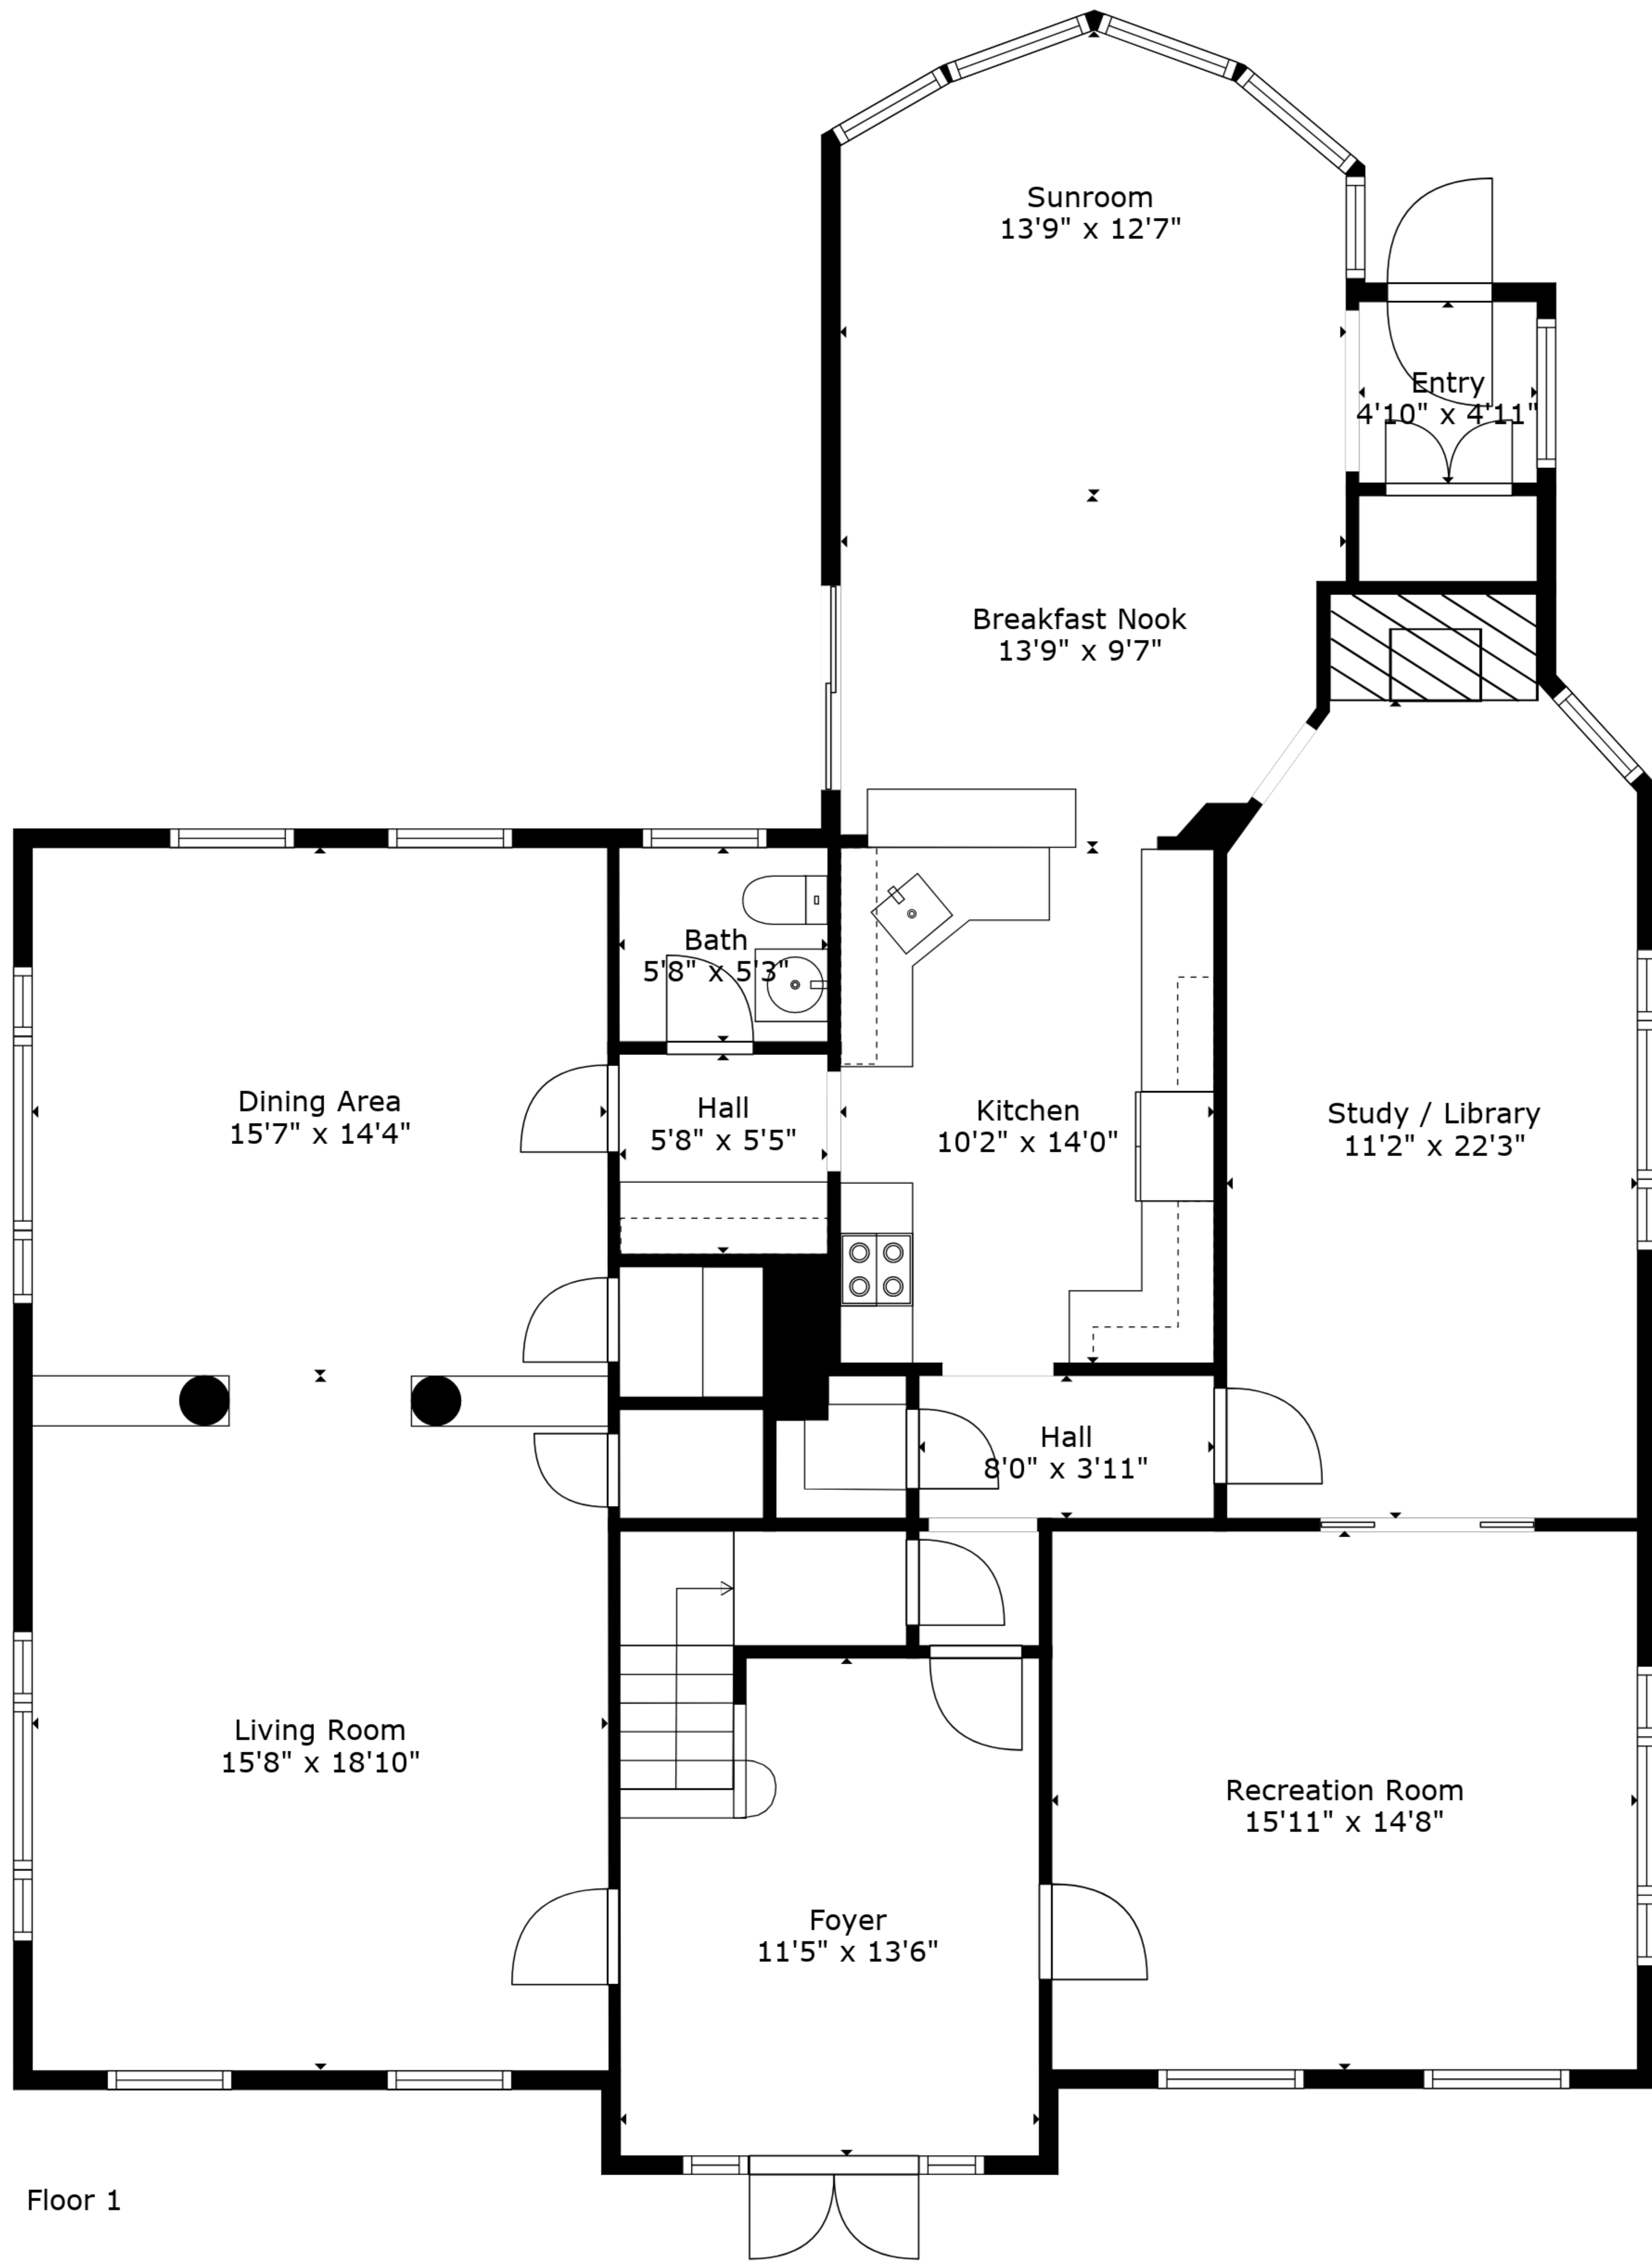

TOTAL: 3399 sq. ft
 FLOOR 1: 1845 sq. ft, FLOOR 2: 1554 sq. ft

Measurements Deemed Highly Reliable But Not Guaranteed. Measured By Cubicasa Tech.

TOTAL: 3399 sq. ft
 FLOOR 1: 1845 sq. ft, FLOOR 2: 1554 sq. ft

Measurements Deemed Highly Reliable But Not Guaranteed. Measured By Cubicasa Tech.

Floor 1

Floor 2

TOTAL: 3399 sq. ft
 FLOOR 1: 1845 sq. ft, FLOOR 2: 1554 sq. ft

Measurements Deemed Highly Reliable But Not Guaranteed. Measured By Cubicasa Tech.