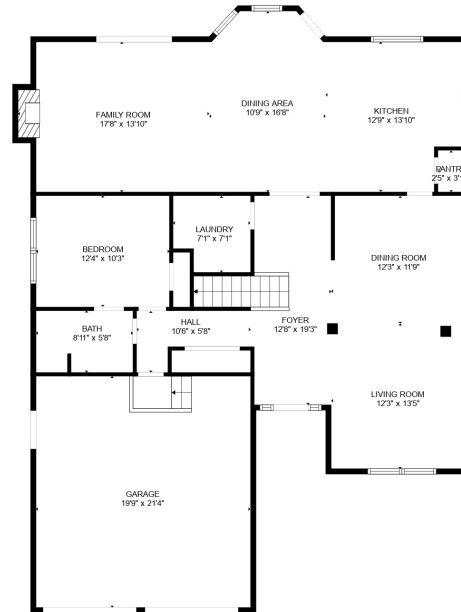

FLOOR 3

FLOOR 2

FLOOR 1

Total scanned area: 3153 sq. ft

SIZES AND DIMENSIONS ARE APPROXIMATE. ACTUAL MAY VARY.

Total scanned area: 3153 sq. ft

SIZES AND DIMENSIONS ARE APPROXIMATE. ACTUAL MAY VARY.

Total scanned area: 3153 sq. ft

SIZES AND DIMENSIONS ARE APPROXIMATE. ACTUAL MAY VARY.

Total scanned area: 3153 sq. ft

SIZES AND DIMENSIONS ARE APPROXIMATE. ACTUAL MAY VARY.