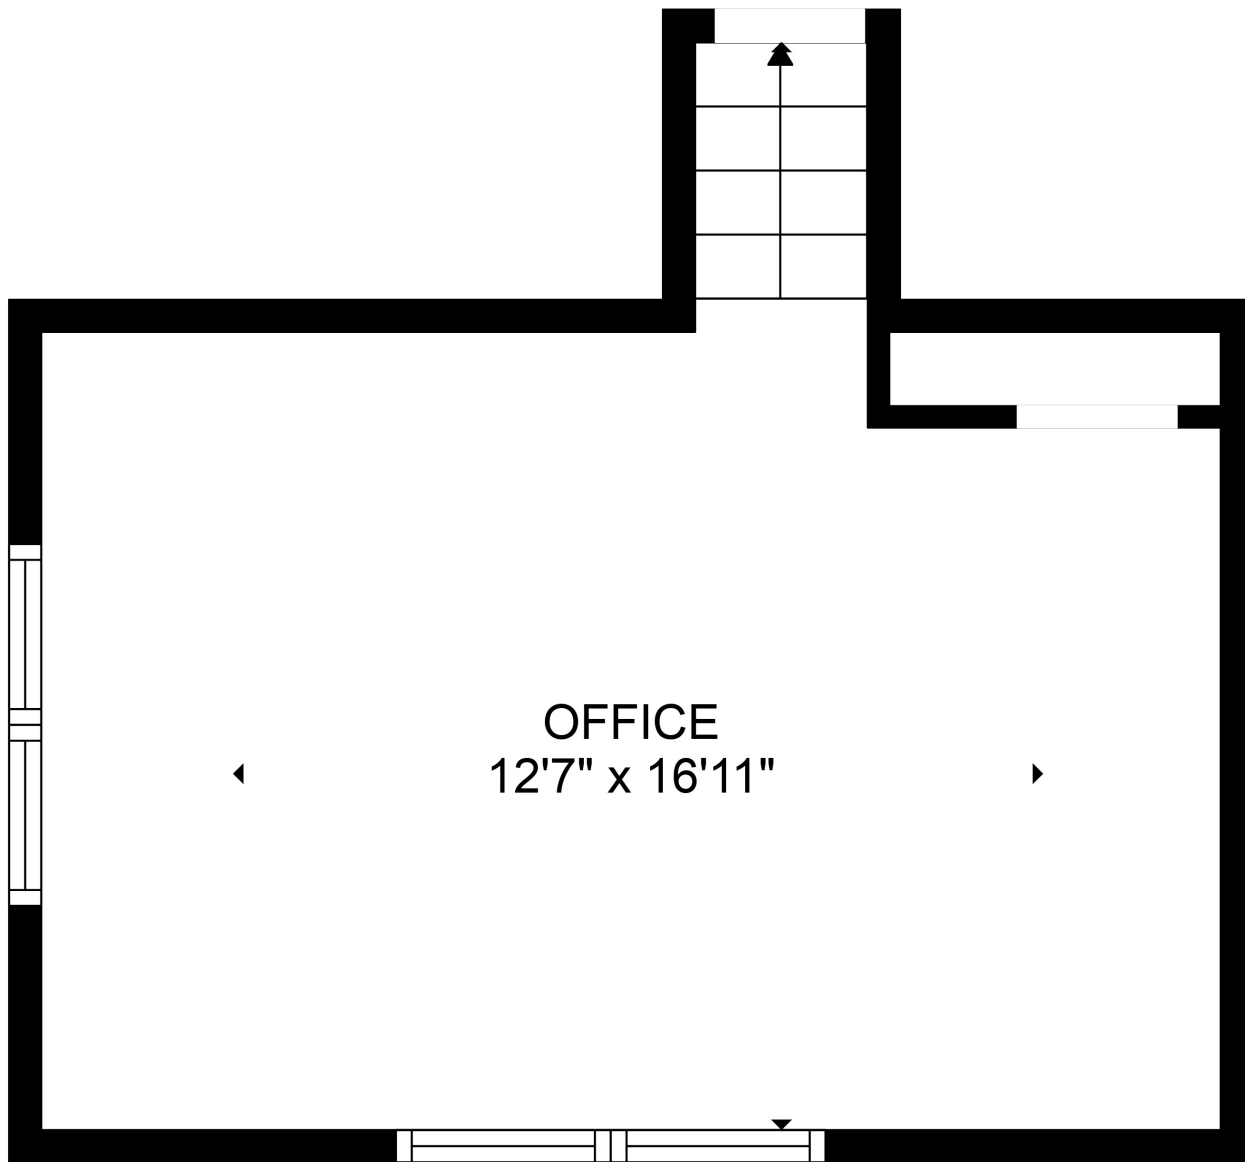

FLOOR 3

FLOOR 2

FLOOR 1

Total scanned area: 3153 sq. ft

SIZES AND DIMENSIONS ARE APPROXIMATE. ACTUAL MAY VARY.

Total scanned area: 3153 sq. ft

SIZES AND DIMENSIONS ARE APPROXIMATE. ACTUAL MAY VARY.

Total scanned area: 3153 sq. ft

SIZES AND DIMENSIONS ARE APPROXIMATE. ACTUAL MAY VARY.

Total scanned area: 3153 sq. ft

SIZES AND DIMENSIONS ARE APPROXIMATE. ACTUAL MAY VARY.