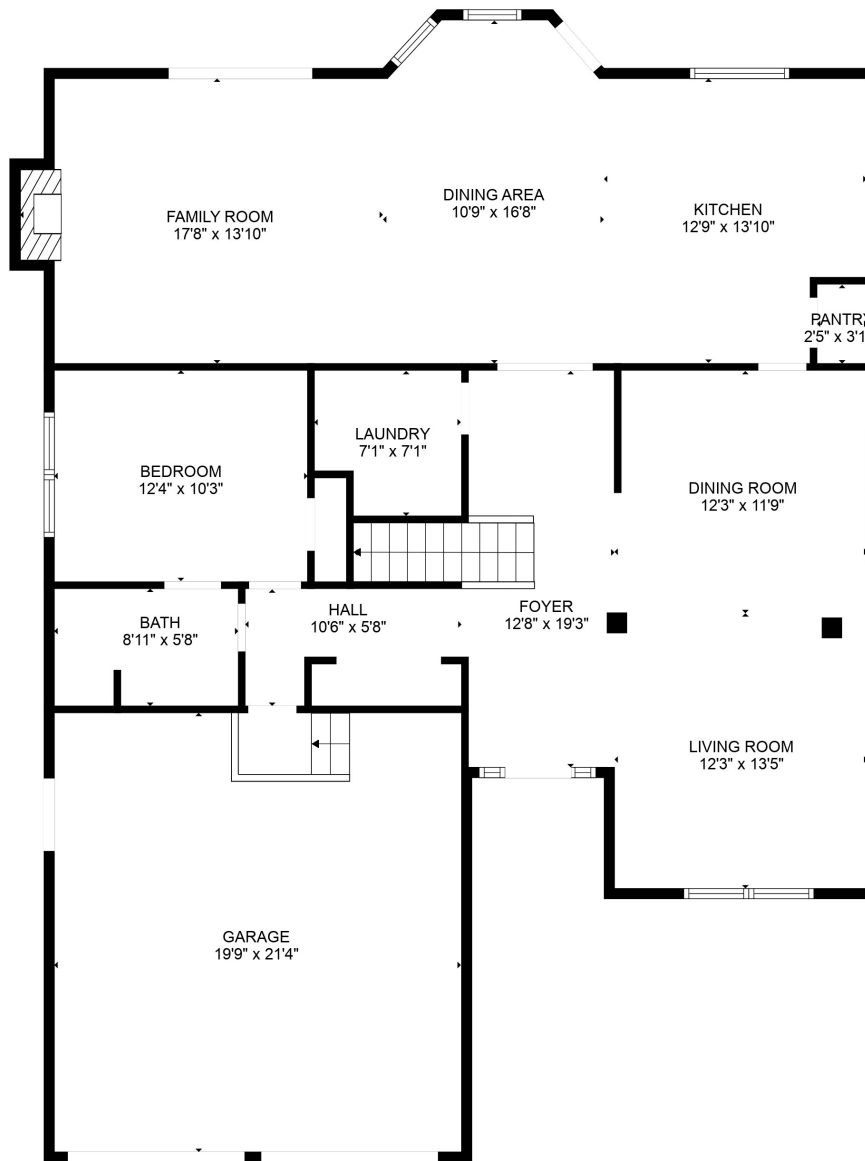

FLOOR 3

FLOOR 2

FLOOR 1

Total scanned area: 3153 sq. ft

SIZES AND DIMENSIONS ARE APPROXIMATE. ACTUAL MAY VARY.

Total scanned area: 3153 sq. ft

SIZES AND DIMENSIONS ARE APPROXIMATE. ACTUAL MAY VARY.

Total scanned area: 3153 sq. ft

SIZES AND DIMENSIONS ARE APPROXIMATE. ACTUAL MAY VARY.

Total scanned area: 3153 sq. ft

SIZES AND DIMENSIONS ARE APPROXIMATE. ACTUAL MAY VARY.