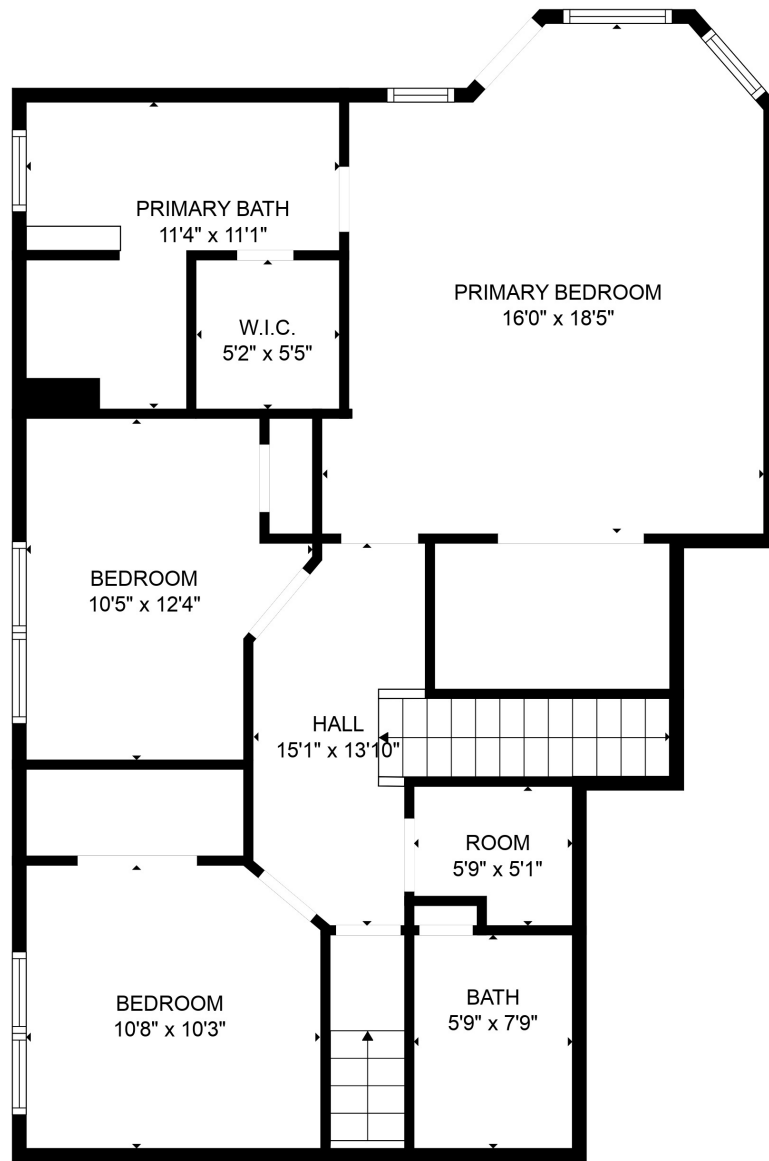

FLOOR 3

FLOOR 2

FLOOR 1

Total scanned area: 3153 sq. ft

SIZES AND DIMENSIONS ARE APPROXIMATE. ACTUAL MAY VARY.

Total scanned area: 3153 sq. ft

SIZES AND DIMENSIONS ARE APPROXIMATE. ACTUAL MAY VARY.

Total scanned area: 3153 sq. ft

SIZES AND DIMENSIONS ARE APPROXIMATE. ACTUAL MAY VARY.

Total scanned area: 3153 sq. ft

SIZES AND DIMENSIONS ARE APPROXIMATE. ACTUAL MAY VARY.