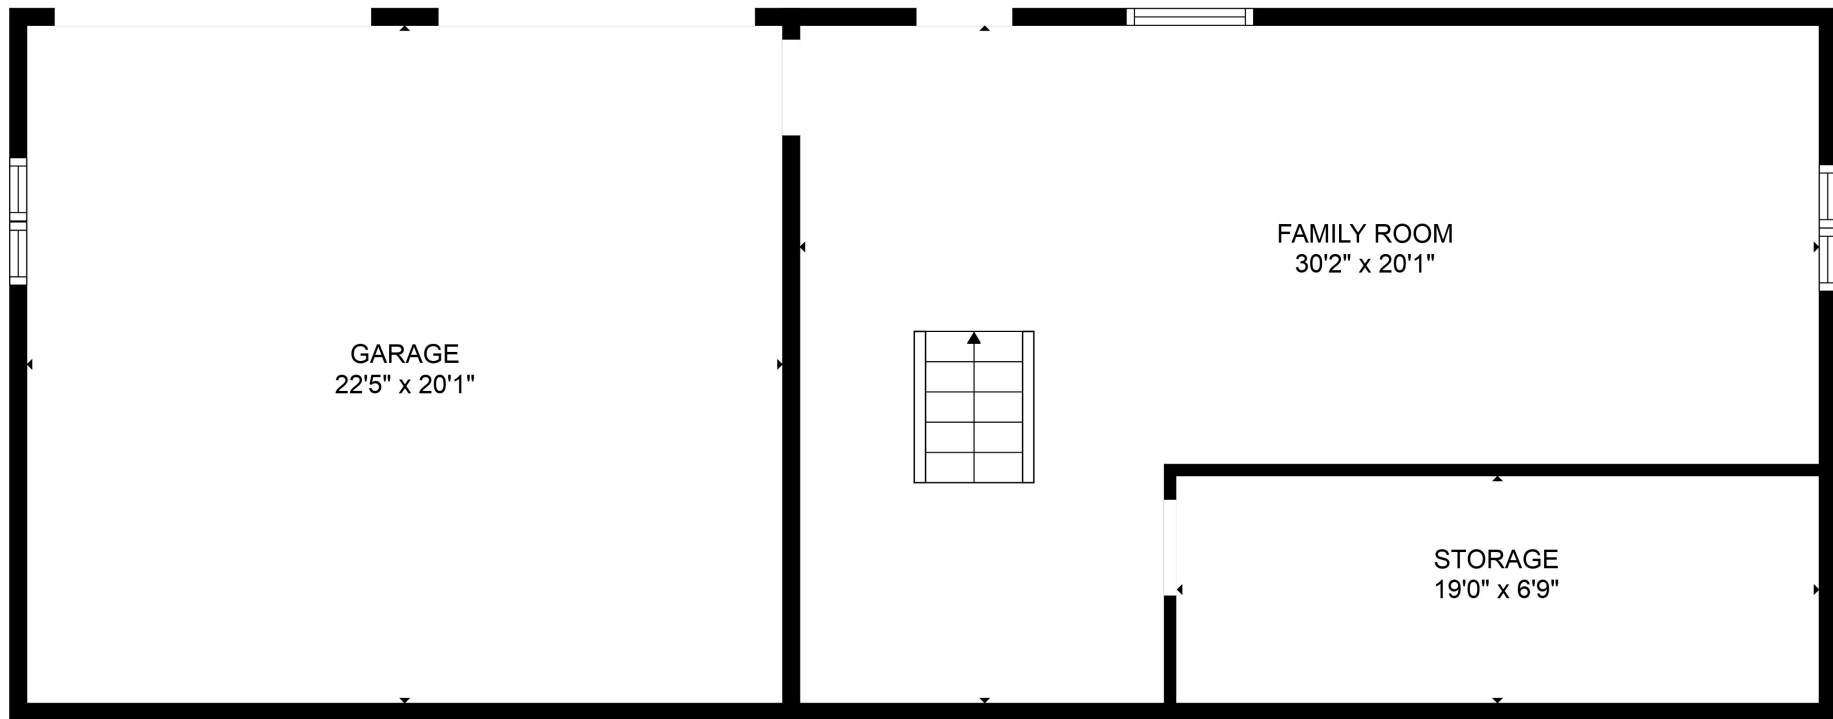

FLOOR 2

FLOOR 1

TOTAL: 1465 sq. ft

Below Ground: 0 sq. ft, FLOOR 2: 1465 sq. ft

EXCLUDED AREAS: STORAGE: 137 sq. ft, FAMILY ROOM: 469 sq. ft, GARAGE: 449 sq. ft

MEASUREMENTS ARE CALCULATED BY CUBICASA TECHNOLOGY. DEEMED HIGHLY RELIABLE BUT NOT GUARANTEED.

TOTAL: 1465 sq. ft

Below Ground: 0 sq. ft, FLOOR 2: 1465 sq. ft

EXCLUDED AREAS: STORAGE: 137 sq. ft, FAMILY ROOM: 469 sq. ft, GARAGE: 449 sq. ft

MEASUREMENTS ARE CALCULATED BY CUBICASA TECHNOLOGY. DEEMED HIGHLY RELIABLE BUT NOT GUARANTEED.