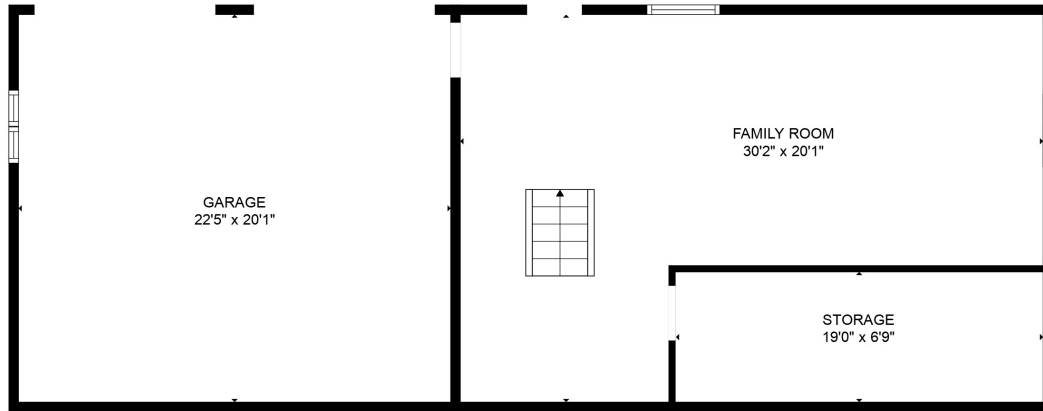

FLOOR 2

FLOOR 1

TOTAL: 1465 sq. ft

Below Ground: 0 sq. ft, FLOOR 2: 1465 sq. ft

EXCLUDED AREAS: STORAGE: 137 sq. ft, FAMILY ROOM: 469 sq. ft, GARAGE: 449 sq. ft

MEASUREMENTS ARE CALCULATED BY CUBICASA TECHNOLOGY. DEEMED HIGHLY RELIABLE BUT NOT GUARANTEED.

TOTAL: 1465 sq. ft

Below Ground: 0 sq. ft, FLOOR 2: 1465 sq. ft

EXCLUDED AREAS: STORAGE: 137 sq. ft, FAMILY ROOM: 469 sq. ft, GARAGE: 449 sq. ft

MEASUREMENTS ARE CALCULATED BY CUBICASA TECHNOLOGY. DEEMED HIGHLY RELIABLE BUT NOT GUARANTEED.