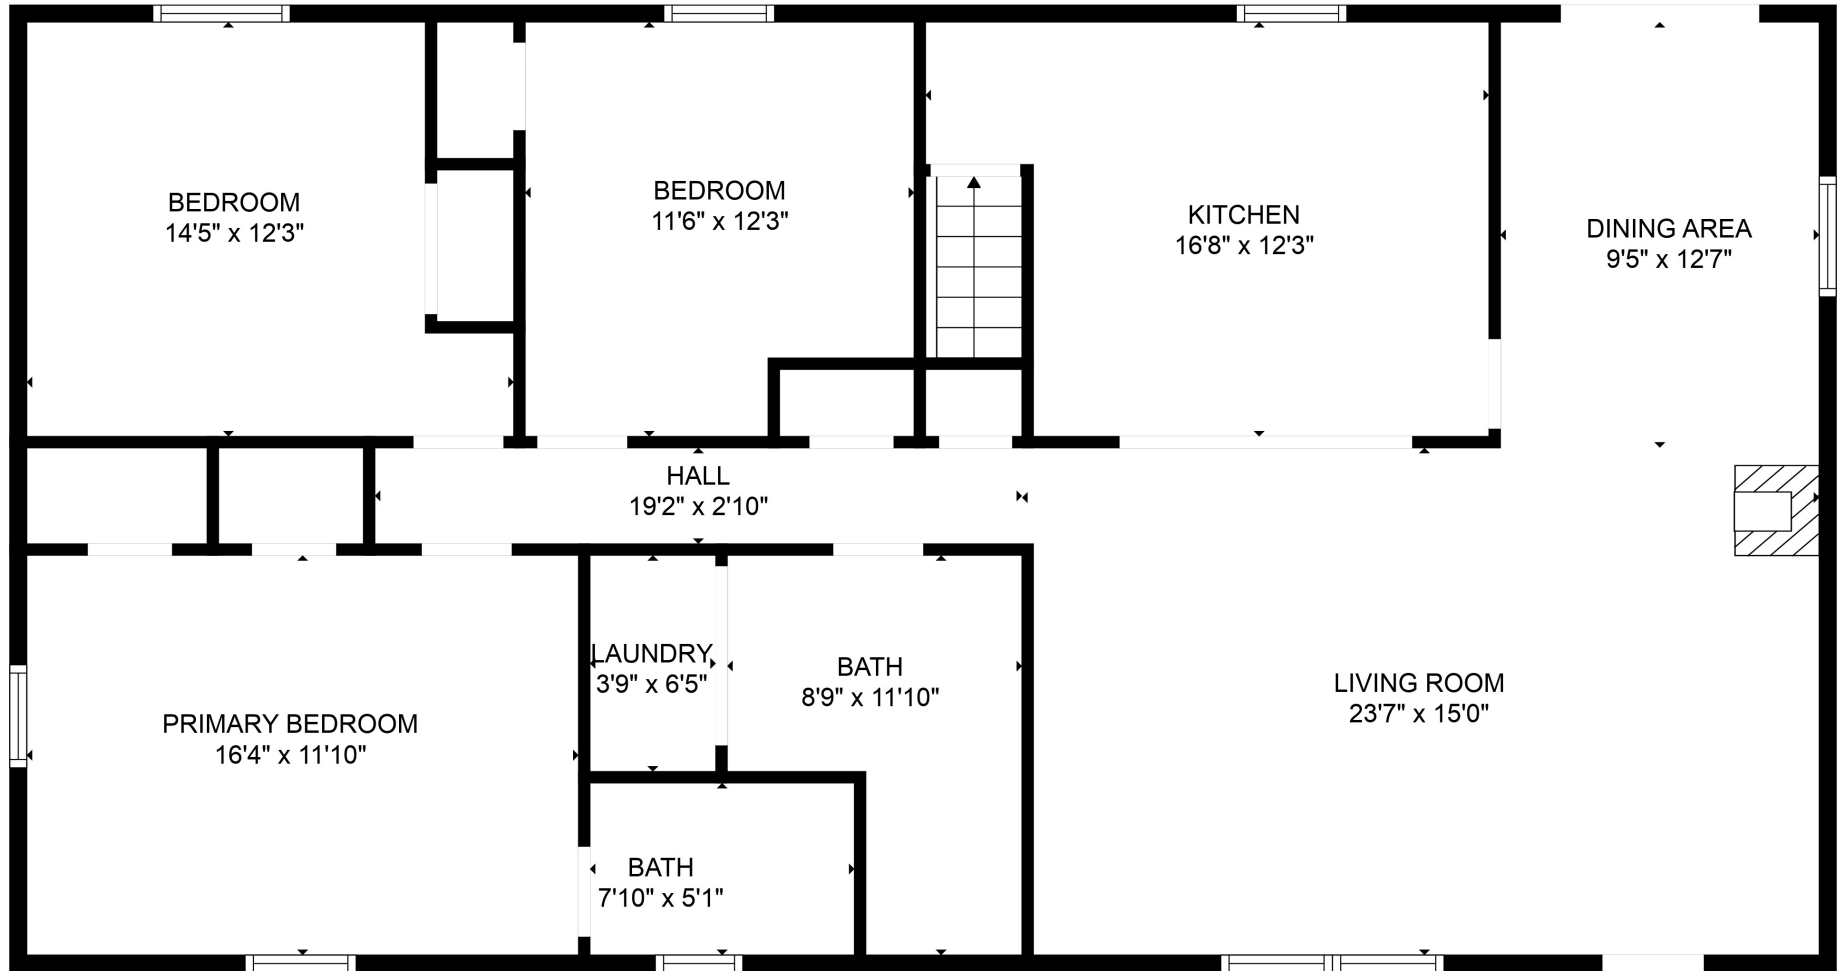

FLOOR 2

FLOOR 1

TOTAL: 1465 sq. ft

Below Ground: 0 sq. ft, FLOOR 2: 1465 sq. ft

EXCLUDED AREAS: STORAGE: 137 sq. ft, FAMILY ROOM: 469 sq. ft, GARAGE: 449 sq. ft

MEASUREMENTS ARE CALCULATED BY CUBICASA TECHNOLOGY. DEEMED HIGHLY RELIABLE BUT NOT GUARANTEED.

TOTAL: 1465 sq. ft

Below Ground: 0 sq. ft, FLOOR 2: 1465 sq. ft

EXCLUDED AREAS: STORAGE: 137 sq. ft, FAMILY ROOM: 469 sq. ft, GARAGE: 449 sq. ft

MEASUREMENTS ARE CALCULATED BY CUBICASA TECHNOLOGY. DEEMED HIGHLY RELIABLE BUT NOT GUARANTEED.