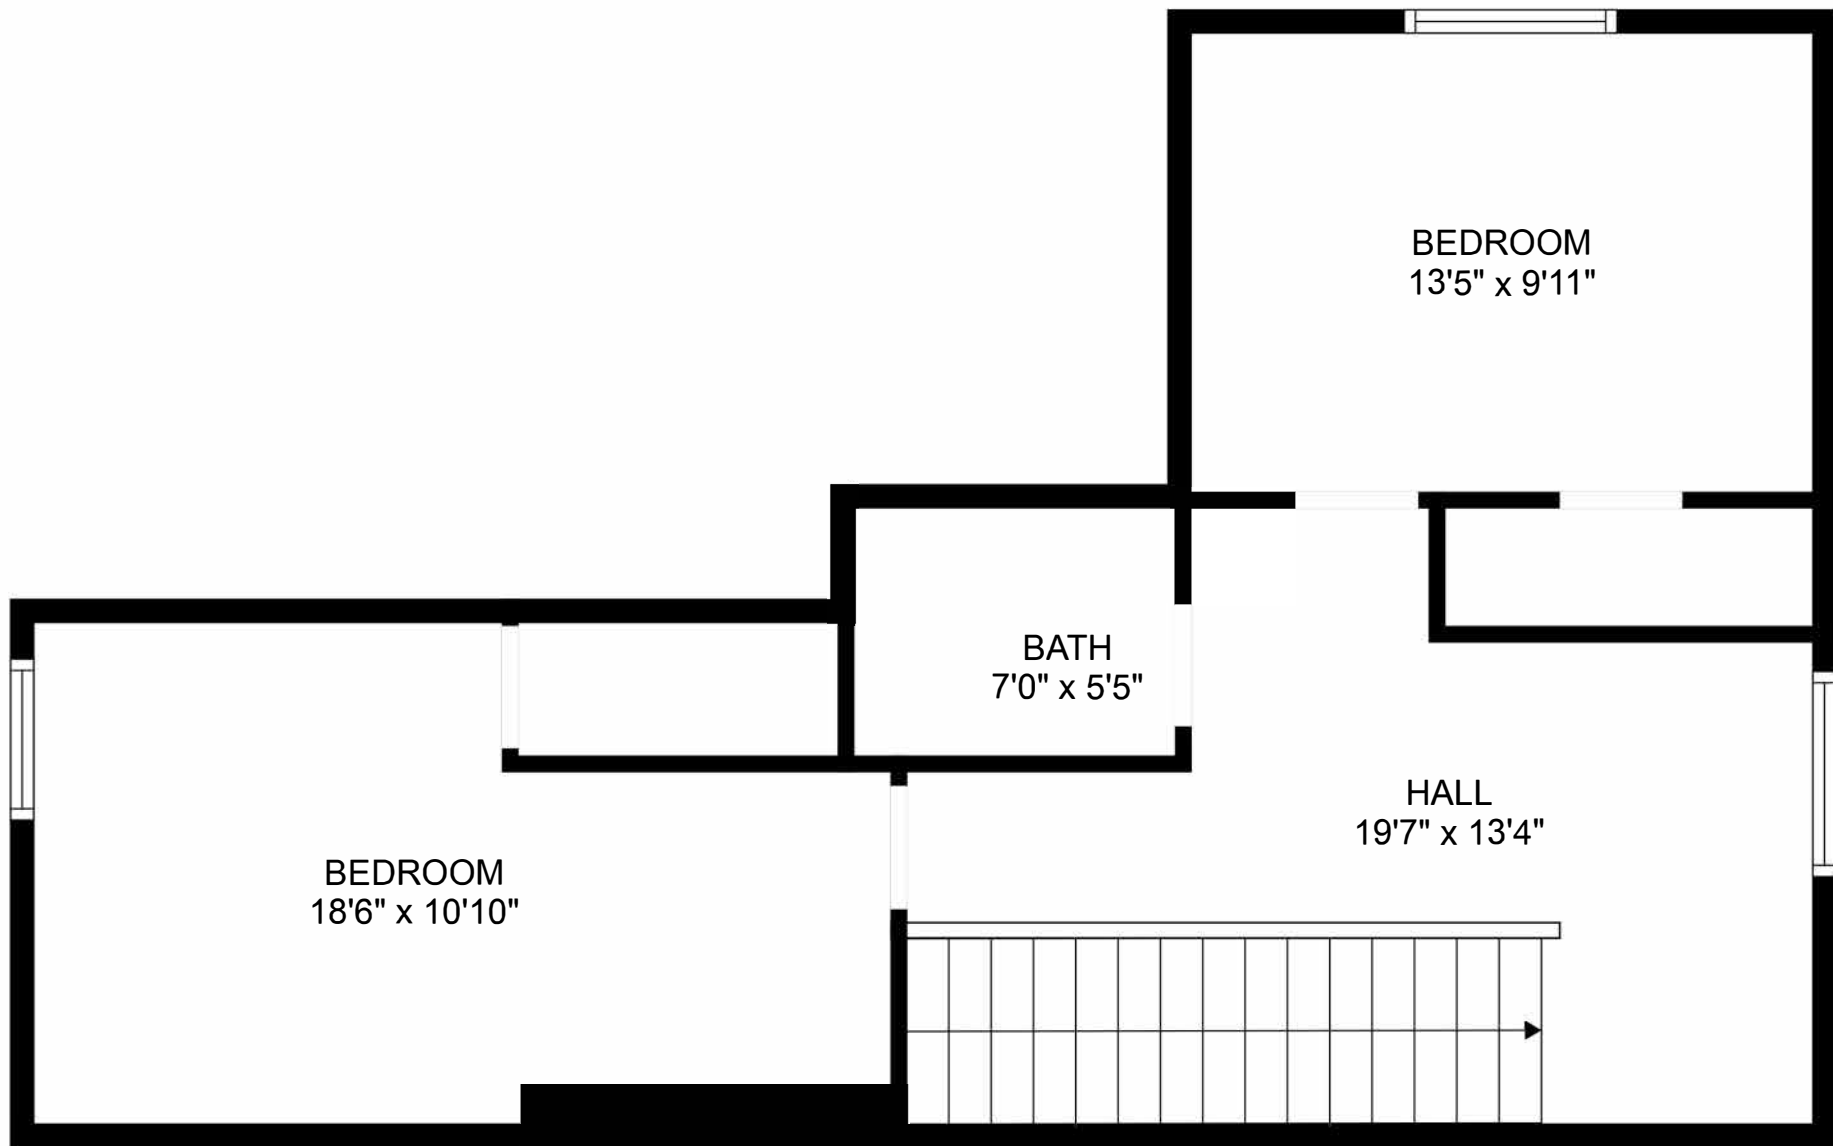

Estimated areas

FLOOR 1: 1651 sq. ft

FLOOR 2: 1908 sq. ft

FLOOR 3: 671 sq. ft

TOTAL: 4230 sq. ft

Sizes and dimensions may have a slight variation from actual sizes. E&O Insured.

BEDROOM
18'6" x 10'10"

BATH
7'0" x 5'5"

HALL
19'7" x 13'4"

BEDROOM
13'5" x 9'11"

Estimated areas
FLOOR 1: 1651 sq. ft
FLOOR 2: 1908 sq. ft
FLOOR 3: 671 sq. ft
TOTAL: 4230 sq. ft

Sizes and dimensions may have a slight variation from actual sizes. E&O Insured.

Estimated areas

FLOOR 1: 1651 sq. ft

FLOOR 2: 1908 sq. ft

FLOOR 3: 671 sq. ft

TOTAL: 4230 sq. ft

Sizes and dimensions may have a slight variation from actual sizes. E&O Insured.

Estimated areas

FLOOR 1: 1651 sq. ft

FLOOR 2: 1908 sq. ft

FLOOR 3: 671 sq. ft

TOTAL: 4230 sq. ft

Sizes and dimensions may have a slight variation from actual sizes. E&O Insured.