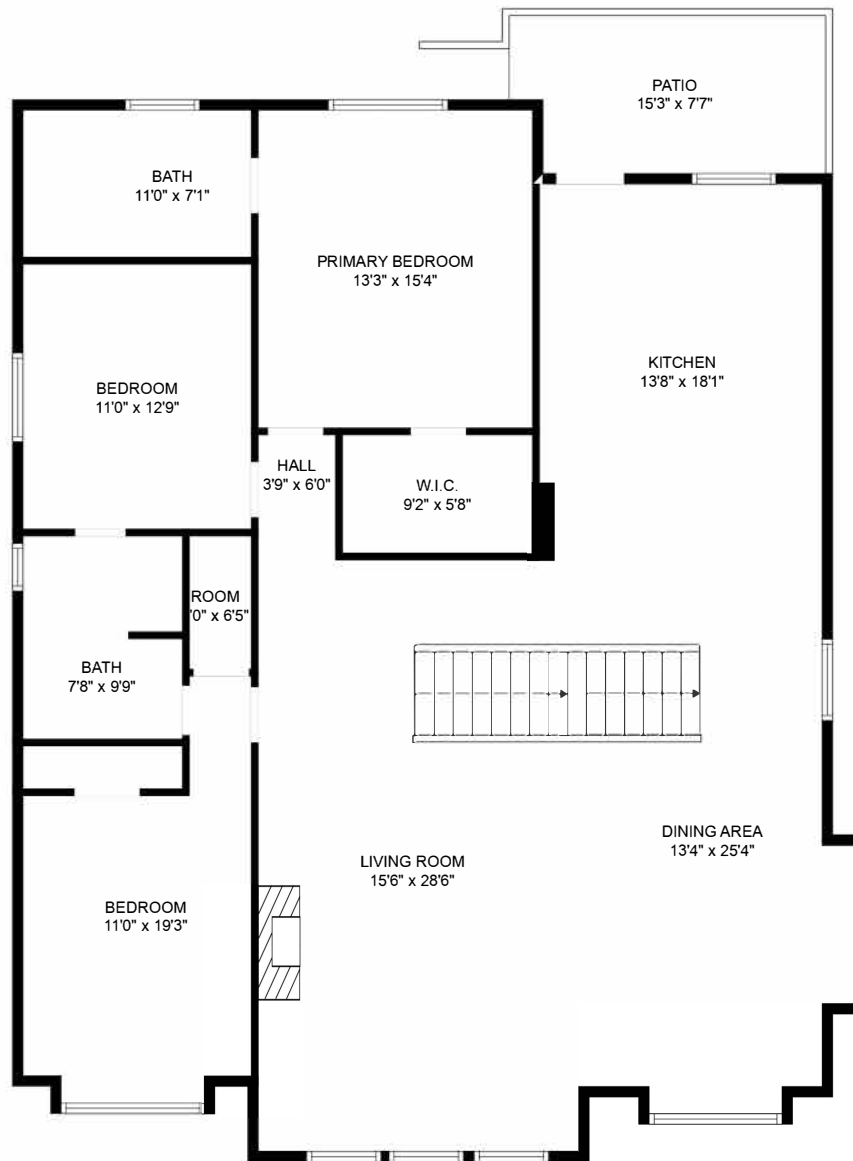

Estimated areas

FLOOR 1: 1651 sq. ft

FLOOR 2: 1908 sq. ft

FLOOR 3: 671 sq. ft

TOTAL: 4230 sq. ft

Sizes and dimensions may have a slight variation from actual sizes. E&O Insured.

BEDROOM
18'6" x 10'10"

BATH
7'0" x 5'5"

HALL
19'7" x 13'4"

BEDROOM
13'5" x 9'11"

Estimated areas
FLOOR 1: 1651 sq. ft
FLOOR 2: 1908 sq. ft
FLOOR 3: 671 sq. ft
TOTAL: 4230 sq. ft

Sizes and dimensions may have a slight variation from actual sizes. E&O Insured.

Estimated areas

FLOOR 1: 1651 sq. ft

FLOOR 2: 1908 sq. ft

FLOOR 3: 671 sq. ft

TOTAL: 4230 sq. ft

Sizes and dimensions may have a slight variation from actual sizes. E&O Insured.

Estimated areas

FLOOR 1: 1651 sq. ft

FLOOR 2: 1908 sq. ft

FLOOR 3: 671 sq. ft

TOTAL: 4230 sq. ft

Sizes and dimensions may have a slight variation from actual sizes. E&O Insured.