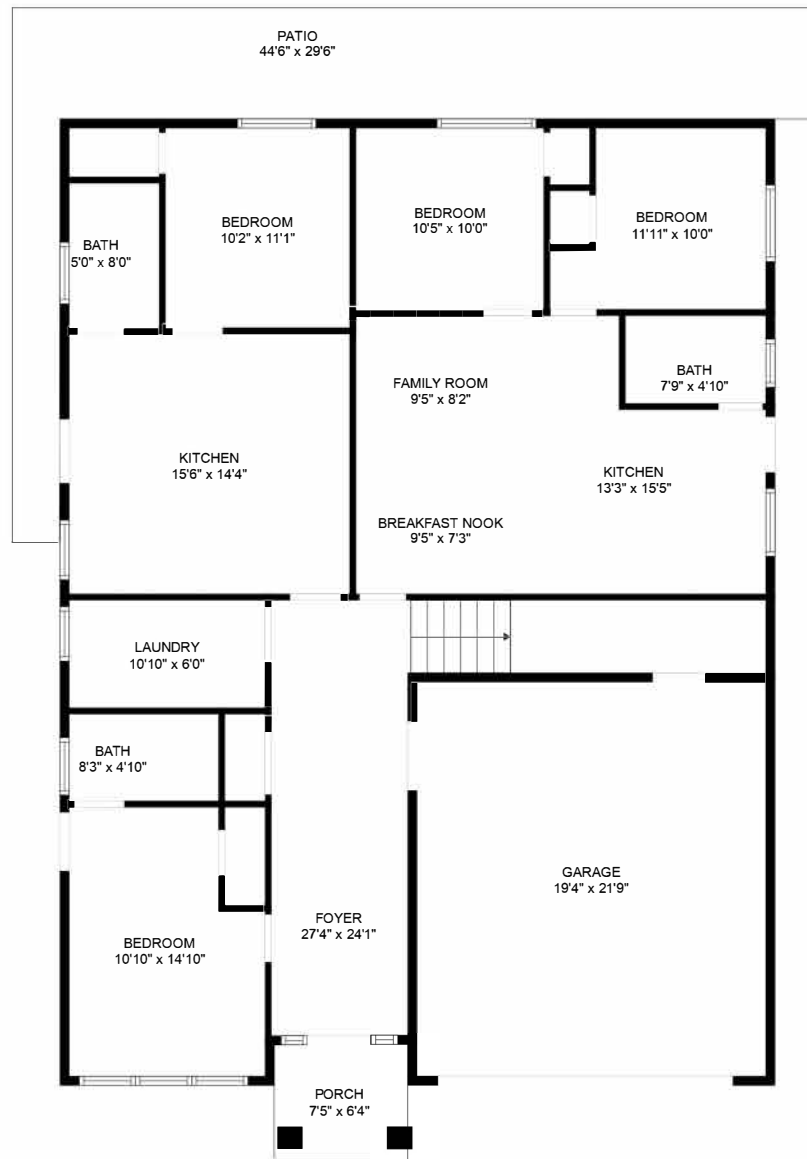

Estimated areas

FLOOR 1: 1651 sq. ft

FLOOR 2: 1908 sq. ft

FLOOR 3: 671 sq. ft

TOTAL: 4230 sq. ft

Sizes and dimensions may have a slight variation from actual sizes. E&O Insured.

BEDROOM
18'6" x 10'10"

BATH
7'0" x 5'5"

HALL
19'7" x 13'4"

BEDROOM
13'5" x 9'11"

Estimated areas
FLOOR 1: 1651 sq. ft
FLOOR 2: 1908 sq. ft
FLOOR 3: 671 sq. ft
TOTAL: 4230 sq. ft

Sizes and dimensions may have a slight variation from actual sizes. E&O Insured.

Estimated areas

FLOOR 1: 1651 sq. ft

FLOOR 2: 1908 sq. ft

FLOOR 3: 671 sq. ft

TOTAL: 4230 sq. ft

Sizes and dimensions may have a slight variation from actual sizes. E&O Insured.

Estimated areas

FLOOR 1: 1651 sq. ft

FLOOR 2: 1908 sq. ft

FLOOR 3: 671 sq. ft

TOTAL: 4230 sq. ft

Sizes and dimensions may have a slight variation from actual sizes. E&O Insured.