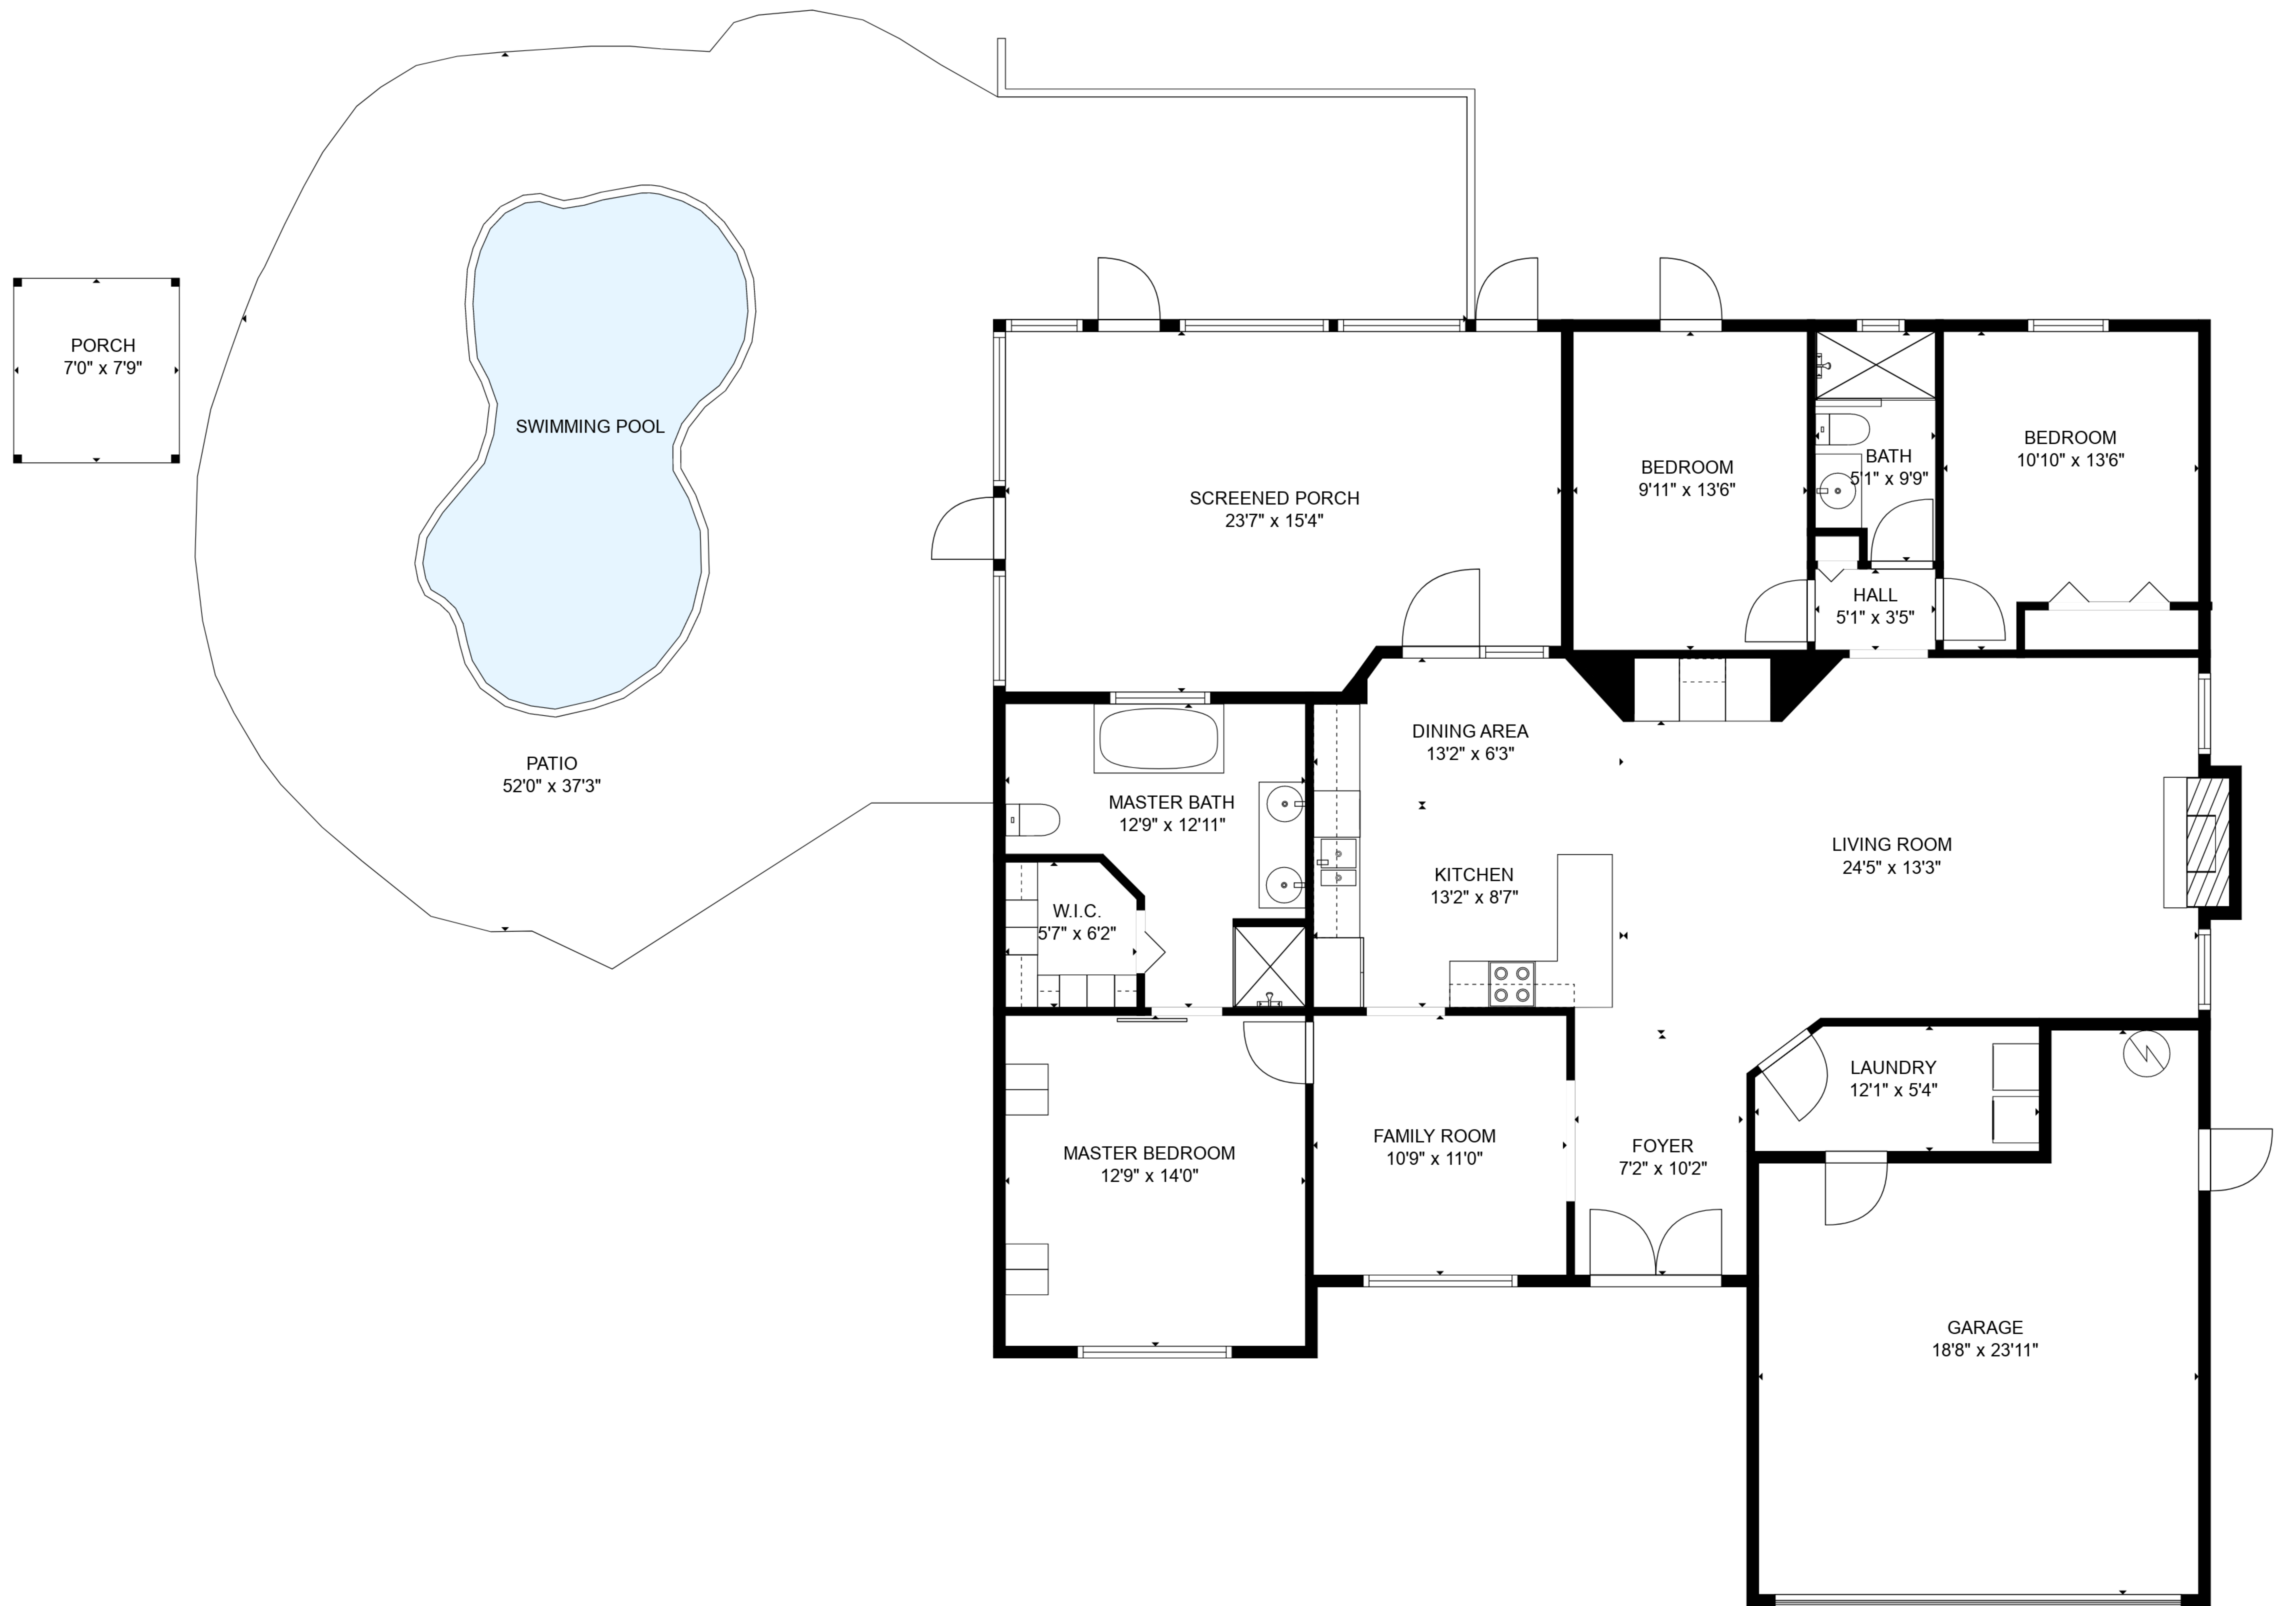

**TOTAL: 1553 sq. ft**

FLOOR 1: 1553 sq. ft

EXCLUDED AREAS: GARAGE: 377 sq. ft, SCREENED PORCH: 344 sq. ft, PORCH: 55 sq. ft,  
 PATIO: 1089 sq. ft, UNDEFINED: 14 sq. ft, FIREPLACE: 9 sq. ft

SIZES AND DIMENSIONS ARE APPROXIMATE, DEEMED HIGHLY RELIABLE BUT NOT GUARANTEED.