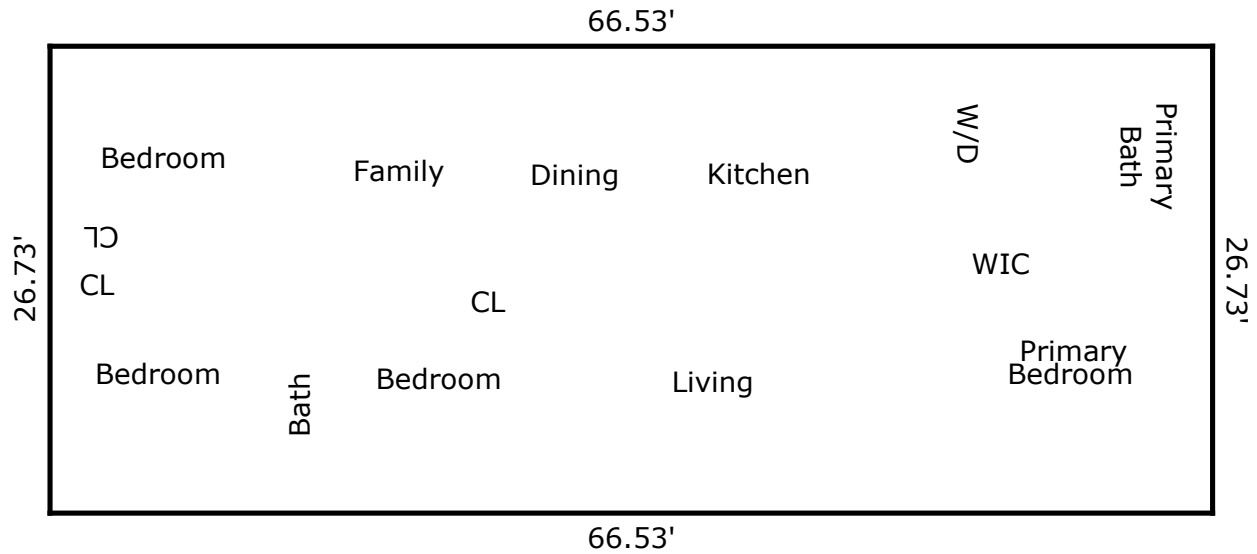

Building Sketch

Borrower/Client				
Property Address 11515 US-52				
City	Wadsboro	County	State NC	Zip Code 28170
Lender				

TOTAL Sketch by a la mode

Area Calculations Summary

Living Area

Main Level	1778.35 Sq ft
Total Living Area (Rounded):	1778 Sq ft