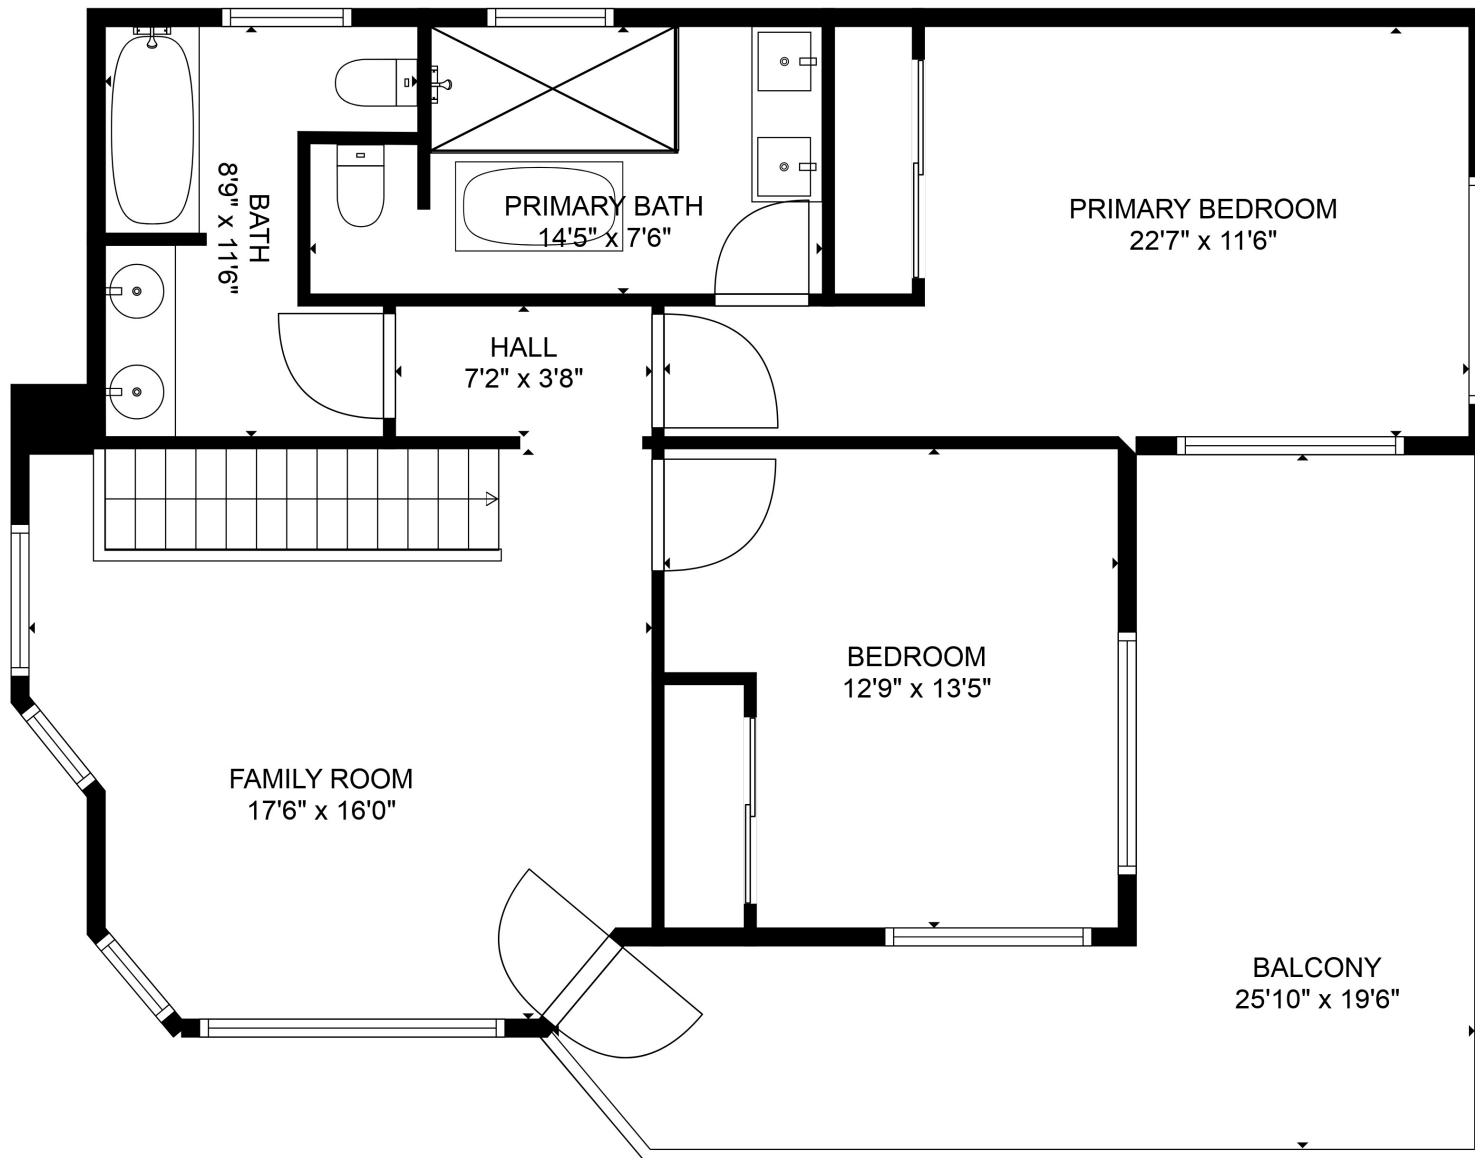

TOTAL: 2008 sq. ft

MAIN LEVEL: 1124 sq. ft, UPPER LEVEL: 884 sq. ft
 EXCLUDED AREAS: GARAGE: 542 sq. ft, DECK: 358 sq. ft, PORCH: 179 sq. ft,
 EMBEDDED WINDOW: 5 sq. ft, BALCONY: 288 sq. ft

SIZES AND DIMENSIONS ARE APPROXIMATE, ACTUAL MAY VARY.

TOTAL: 2007 sq. ft
 MAIN LEVEL: 1123 sq. ft, UPPER LEVEL: 884 sq. ft
 EXCLUDED AREAS: GARAGE: 542 sq. ft, DECK: 358 sq. ft, PORCH: 179 sq. ft,
 EMBEDDED WINDOW: 5 sq. ft, BALCONY: 288 sq. ft

SIZES AND DIMENSIONS ARE APPROXIMATE, ACTUAL MAY VARY.