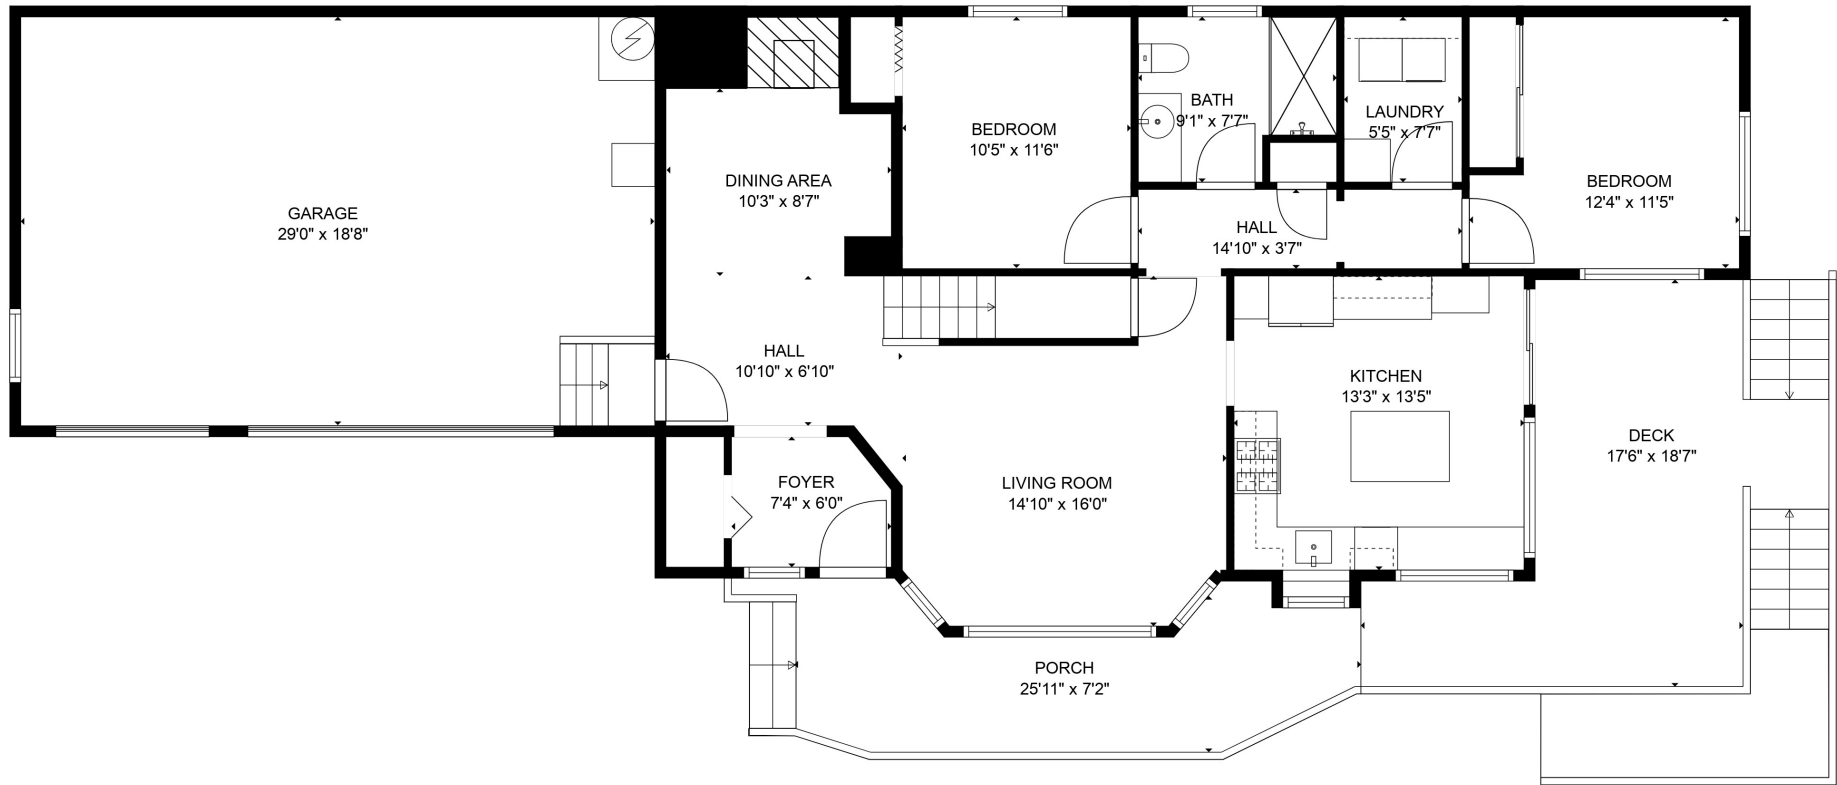

TOTAL: 2008 sq. ft

MAIN LEVEL: 1124 sq. ft, UPPER LEVEL: 884 sq. ft
 EXCLUDED AREAS: GARAGE: 542 sq. ft, DECK: 358 sq. ft, PORCH: 179 sq. ft,
 EMBEDDED WINDOW: 5 sq. ft, BALCONY: 288 sq. ft

SIZES AND DIMENSIONS ARE APPROXIMATE, ACTUAL MAY VARY.

TOTAL: 2007 sq. ft
 MAIN LEVEL: 1123 sq. ft, UPPER LEVEL: 884 sq. ft
 EXCLUDED AREAS: GARAGE: 542 sq. ft, DECK: 358 sq. ft, PORCH: 179 sq. ft,
 EMBEDDED WINDOW: 5 sq. ft, BALCONY: 288 sq. ft

SIZES AND DIMENSIONS ARE APPROXIMATE, ACTUAL MAY VARY.