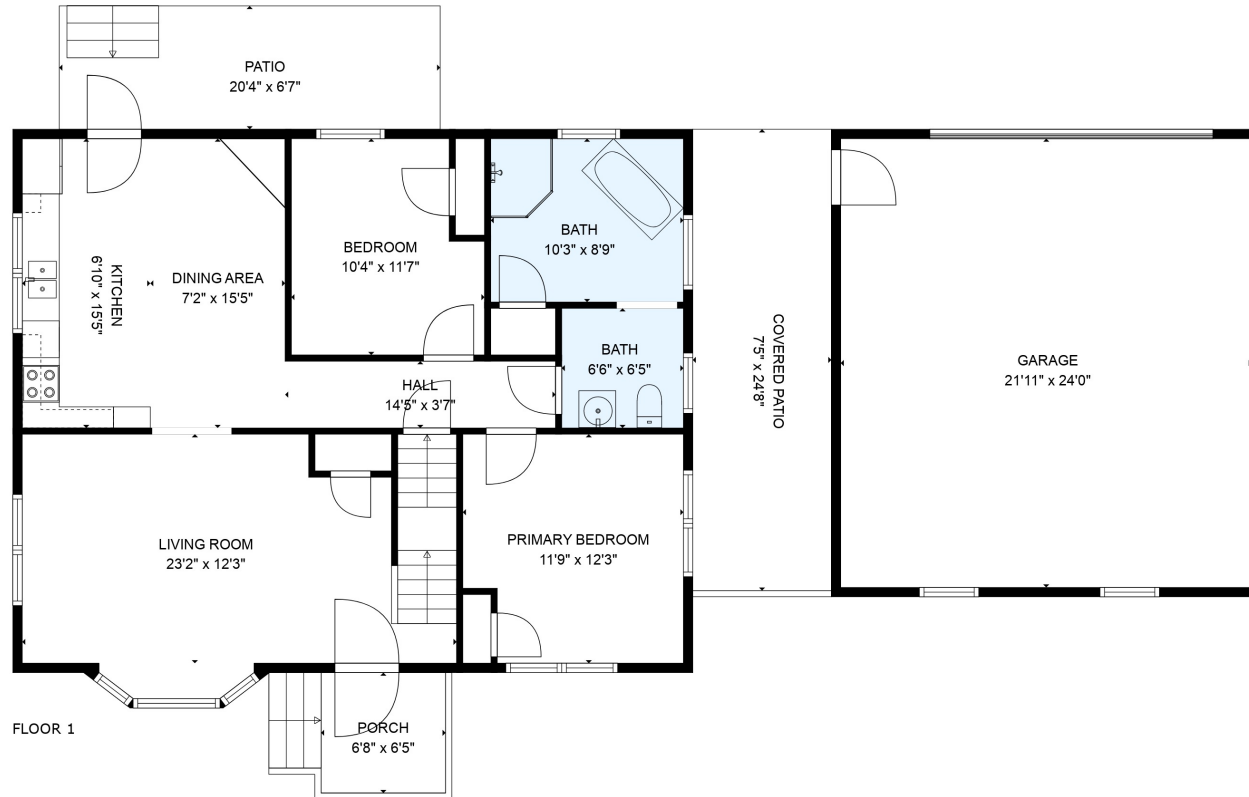

FLOOR 2

FLOOR 1

TOTAL: 1400 sq. ft

FLOOR 1: 989 sq. ft, FLOOR 2: 411 sq. ft

EXCLUDED AREAS: PATIO: 134 sq. ft, COVERED PATIO: 182 sq. ft, PORCH: 43 sq. ft,
GARAGE: 526 sq. ft, EMBEDDED WINDOW: 14 sq. ft, LOW CEILING: 57 sq. ft

MEASUREMENTS ARE DEEMED RELIABLE BUT ARE NOT GUARANTEED.

TOTAL: 1400 sq. ft

FLOOR 1: 989 sq. ft, FLOOR 2: 411 sq. ft

EXCLUDED AREAS: PATIO: 134 sq. ft, COVERED PATIO: 182 sq. ft, PORCH: 43 sq. ft,
GARAGE: 526 sq. ft, EMBEDDEDWINDOW: 14 sq. ft, LOW CEILING: 57 sq. ft