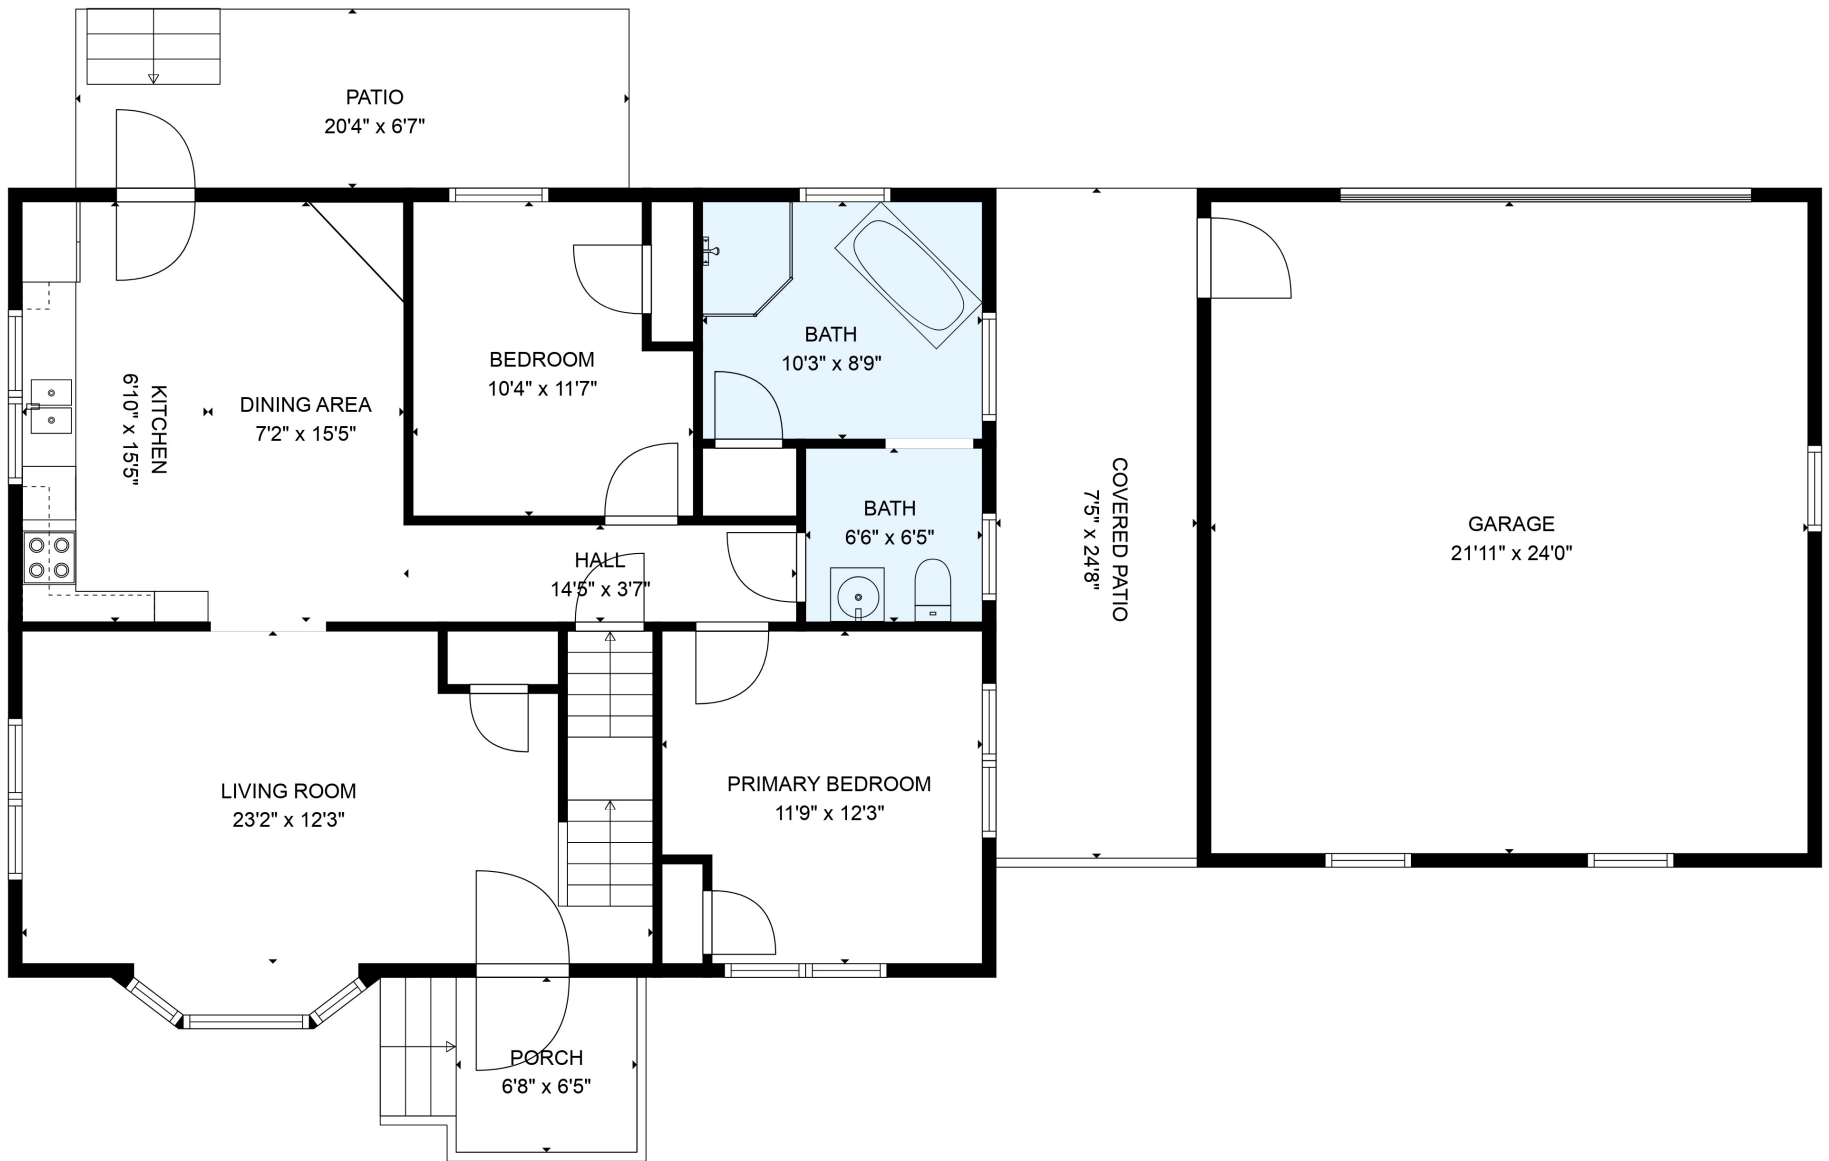

FLOOR 2

FLOOR 1

TOTAL: 1400 sq. ft

FLOOR 1: 989 sq. ft, FLOOR 2: 411 sq. ft

EXCLUDED AREAS: PATIO: 134 sq. ft, COVERED PATIO: 182 sq. ft, PORCH: 43 sq. ft,
GARAGE: 526 sq. ft, EMBEDDED WINDOW: 14 sq. ft, LOW CEILING: 57 sq. ft

MEASUREMENTS ARE DEEMED RELIABLE BUT ARE NOT GUARANTEED.

TOTAL: 1400 sq. ft

FLOOR 1: 989 sq. ft, FLOOR 2: 411 sq. ft

EXCLUDED AREAS: PATIO: 134 sq. ft, COVERED PATIO: 182 sq. ft, PORCH: 43 sq. ft,
GARAGE: 526 sq. ft, EMBEDDEDWINDOW: 14 sq. ft, LOW CEILING: 57 sq. ft