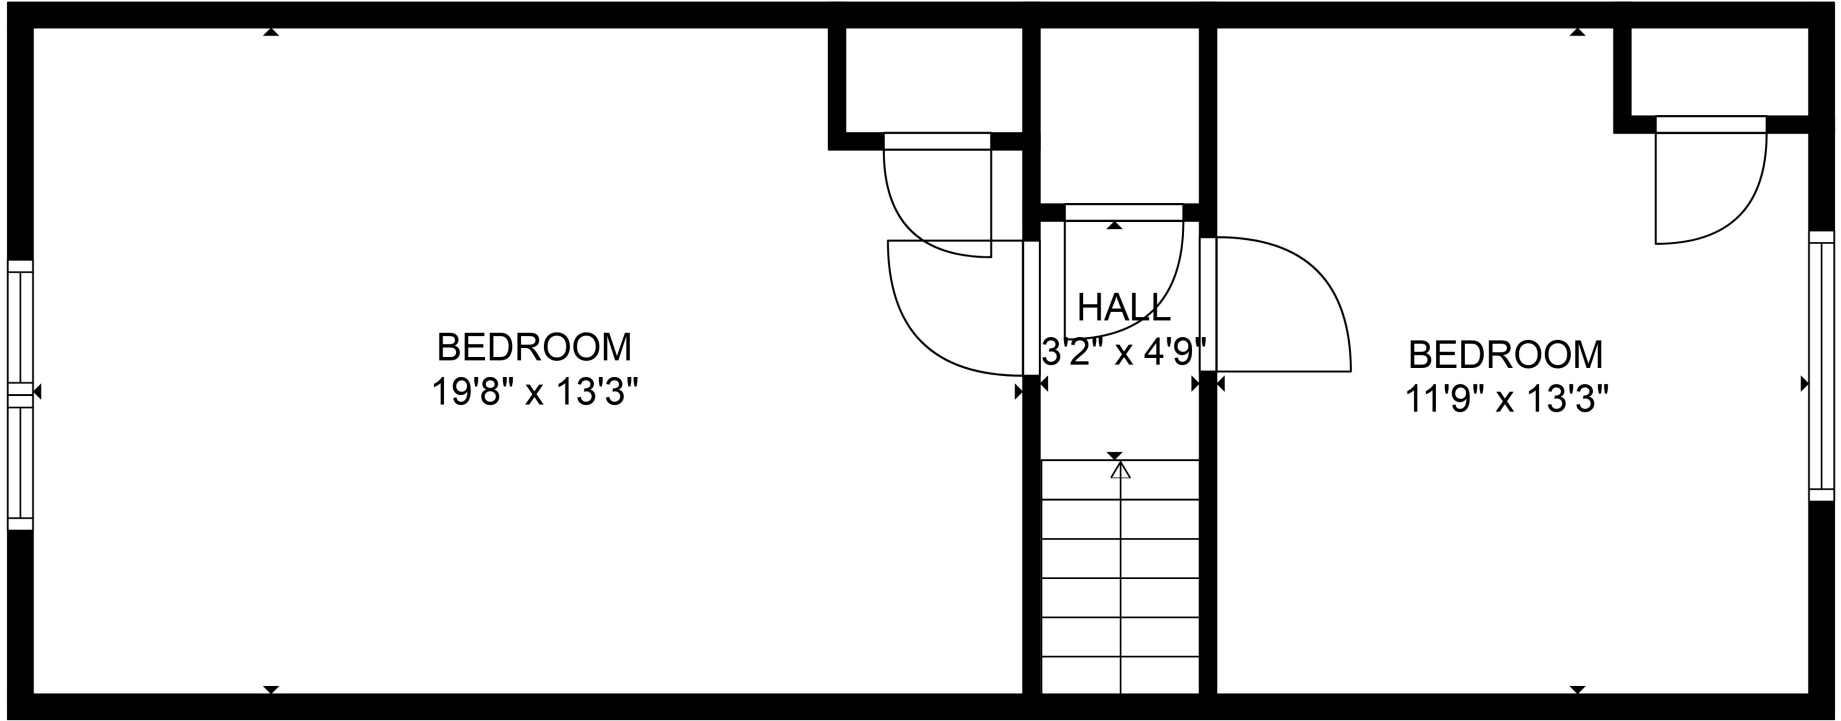

FLOOR 2

FLOOR 1

TOTAL: 1400 sq. ft

FLOOR 1: 989 sq. ft, FLOOR 2: 411 sq. ft

EXCLUDED AREAS: PATIO: 134 sq. ft, COVERED PATIO: 182 sq. ft, PORCH: 43 sq. ft,
GARAGE: 526 sq. ft, EMBEDDED WINDOW: 14 sq. ft, LOW CEILING: 57 sq. ft

MEASUREMENTS ARE DEEMED RELIABLE BUT ARE NOT GUARANTEED.

TOTAL: 1400 sq. ft

FLOOR 1: 989 sq. ft, FLOOR 2: 411 sq. ft

EXCLUDED AREAS: PATIO: 134 sq. ft, COVERED PATIO: 182 sq. ft, PORCH: 43 sq. ft,
GARAGE: 526 sq. ft, EMBEDDEDWINDOW: 14 sq. ft, LOW CEILING: 57 sq. ft