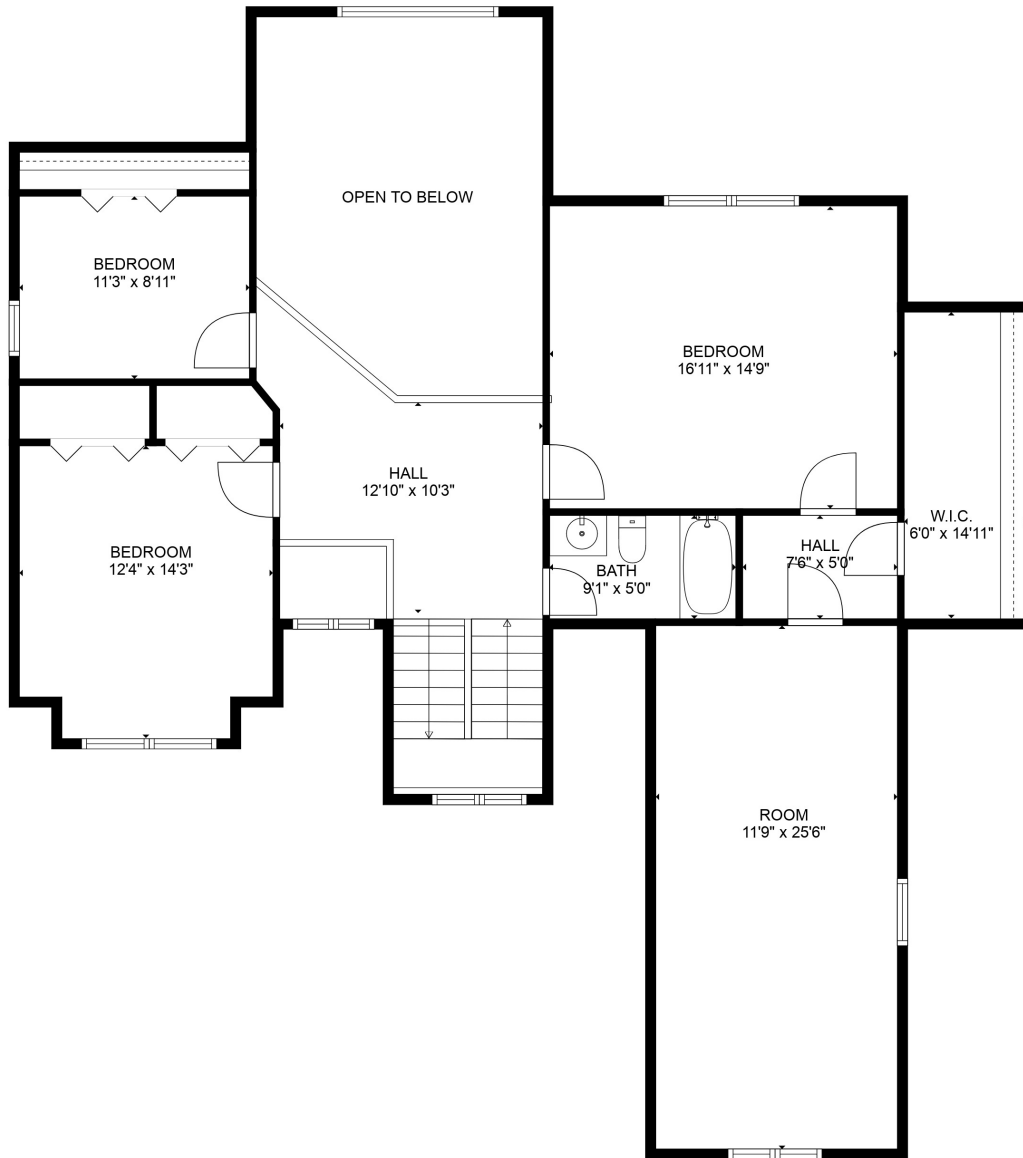

FLOOR 1

FLOOR 2

Total scanned area: 3034 sq. ft

MEASUREMENTS ARE CALCULATED BY CUBICASA TECHNOLOGY. DEEMED HIGHLY RELIABLE BUT NOT GUARANTEED.

Total scanned area: 3034 sq. ft

MEASUREMENTS ARE CALCULATED BY CUBICASA TECHNOLOGY. DEEMED HIGHLY RELIABLE BUT NOT GUARANTEED.

Total scanned area: 3034 sq. ft

MEASUREMENTS ARE CALCULATED BY CUBICASA TECHNOLOGY. DEEMED HIGHLY RELIABLE BUT NOT GUARANTEED.