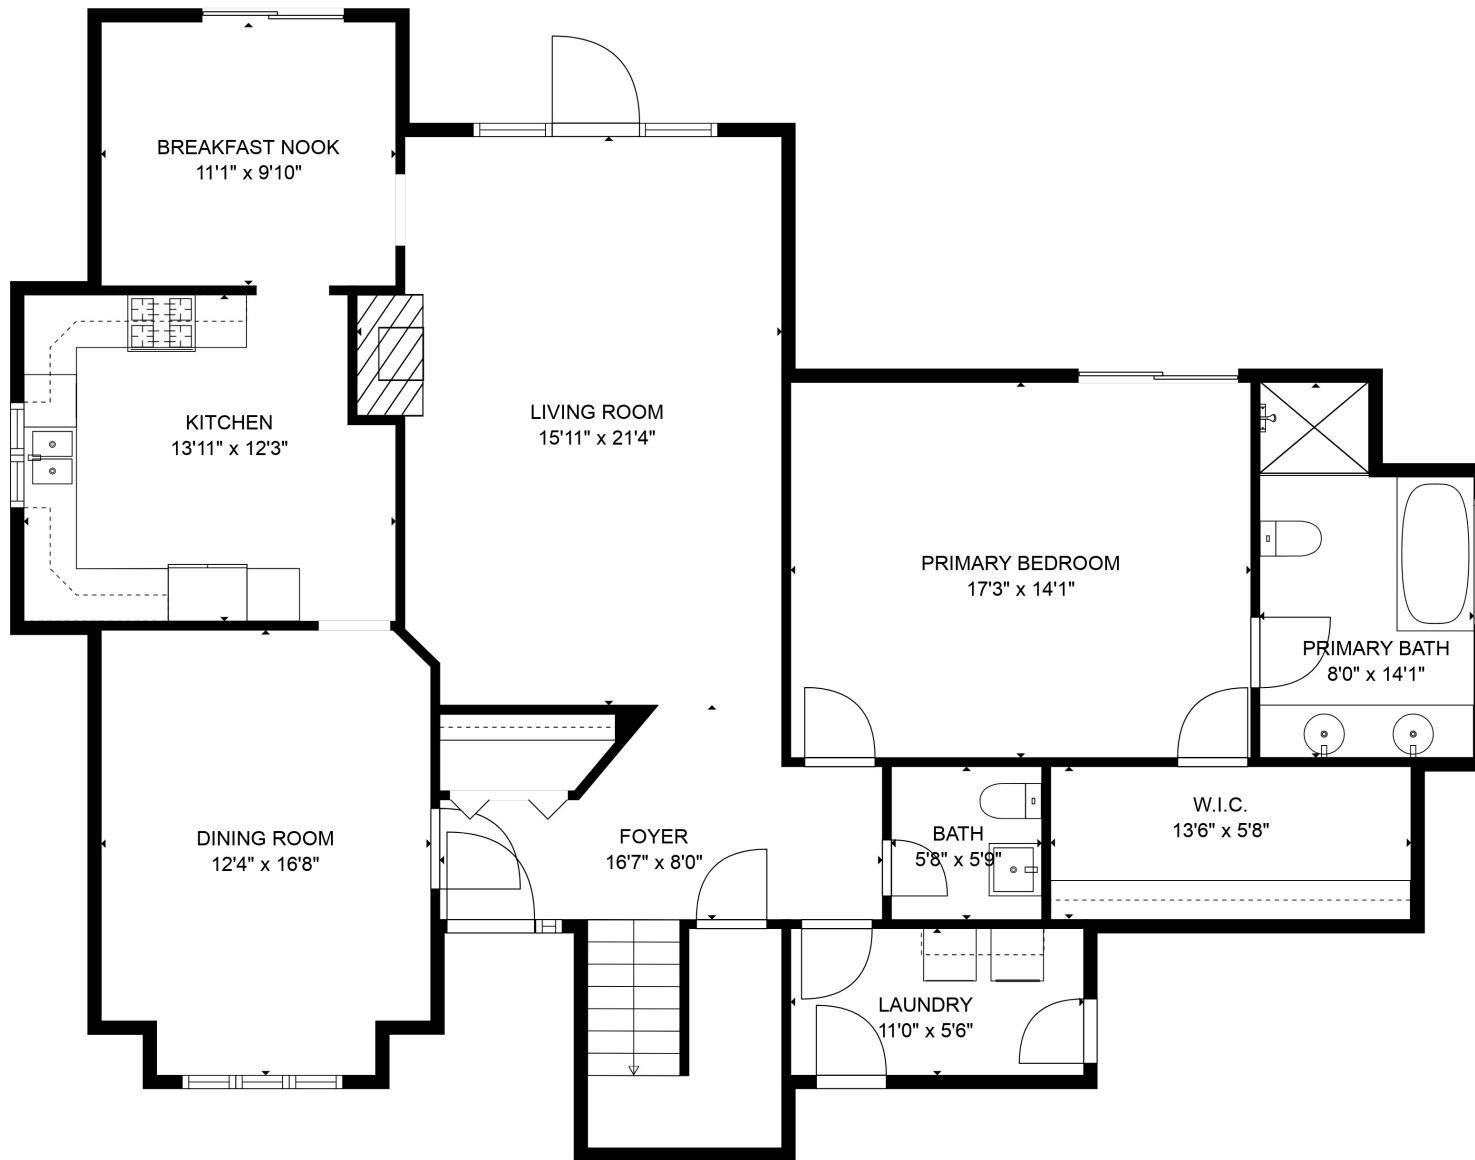

FLOOR 1

FLOOR 2

Total scanned area: 3034 sq. ft

MEASUREMENTS ARE CALCULATED BY CUBICASA TECHNOLOGY. DEEMED HIGHLY RELIABLE BUT NOT GUARANTEED.

Total scanned area: 3034 sq. ft

MEASUREMENTS ARE CALCULATED BY CUBICASA TECHNOLOGY. DEEMED HIGHLY RELIABLE BUT NOT GUARANTEED.

Total scanned area: 3034 sq. ft

MEASUREMENTS ARE CALCULATED BY CUBICASA TECHNOLOGY. DEEMED HIGHLY RELIABLE BUT NOT GUARANTEED.