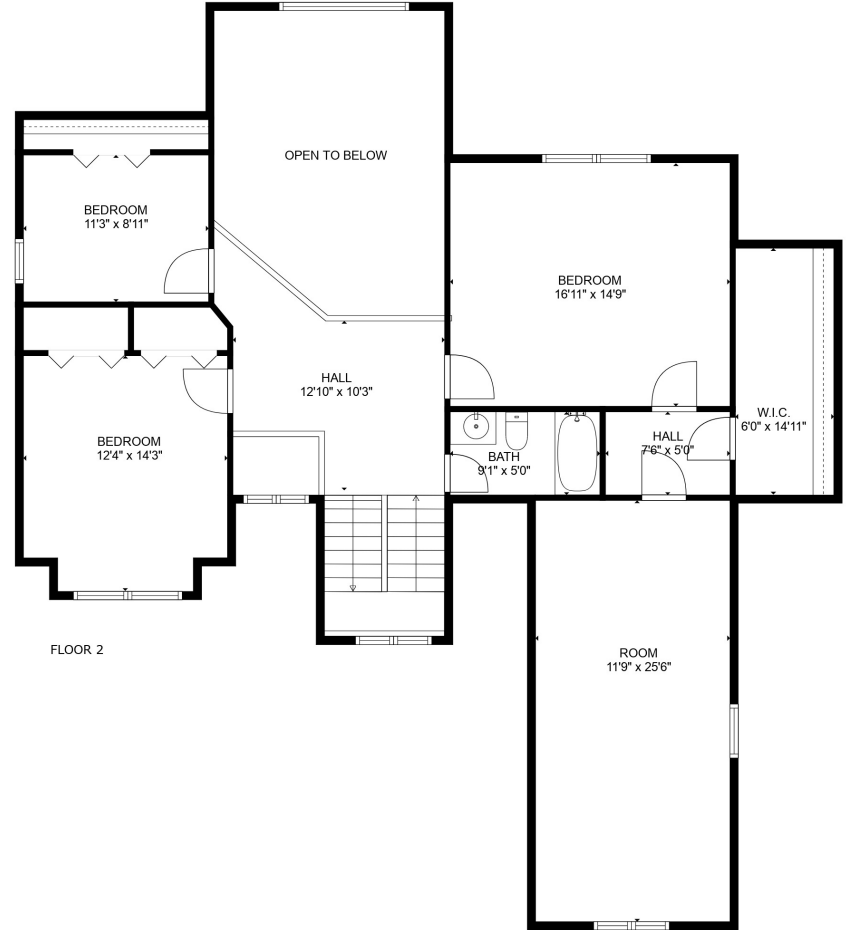

FLOOR 1

FLOOR 2

Total scanned area: 3034 sq. ft

MEASUREMENTS ARE CALCULATED BY CUBICASA TECHNOLOGY. DEEMED HIGHLY RELIABLE BUT NOT GUARANTEED.

Total scanned area: 3034 sq. ft

MEASUREMENTS ARE CALCULATED BY CUBICASA TECHNOLOGY. DEEMED HIGHLY RELIABLE BUT NOT GUARANTEED.

Total scanned area: 3034 sq. ft

MEASUREMENTS ARE CALCULATED BY CUBICASA TECHNOLOGY. DEEMED HIGHLY RELIABLE BUT NOT GUARANTEED.