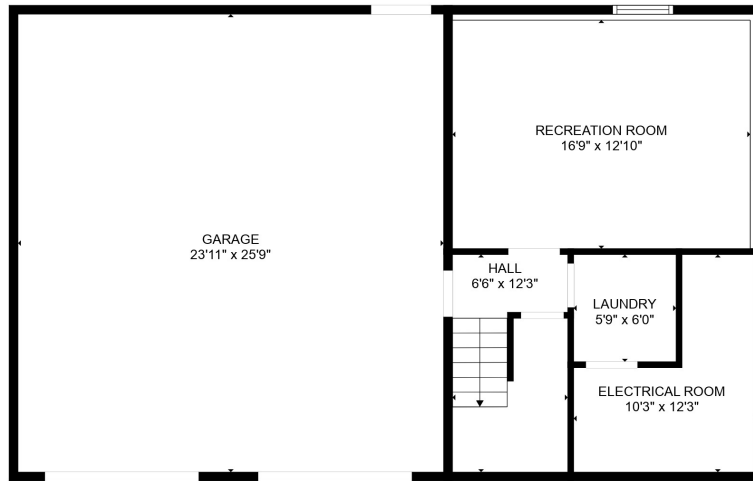

FLOOR 2

FLOOR 1

Total scanned area: 2335 sq. ft

Total scanned area: 2335 sq. ft

MEASUREMENTS ARE CALCULATED BY CUBICASA TECHNOLOGY. DEEMED HIGHLY RELIABLE BUT NOT GUARANTEED.

GARAGE
23'11" x 25'9"

RECREATION ROOM
16'9" x 12'10"

HALL
6'6" x 12'3"

LAUNDRY
5'9" x 6'0"

ELECTRICAL ROOM
10'3" x 12'3"

Total scanned area: 2335 sq. ft

MEASUREMENTS ARE CALCULATED BY CUBICASA TECHNOLOGY. DEEMED HIGHLY RELIABLE BUT NOT GUARANTEED.