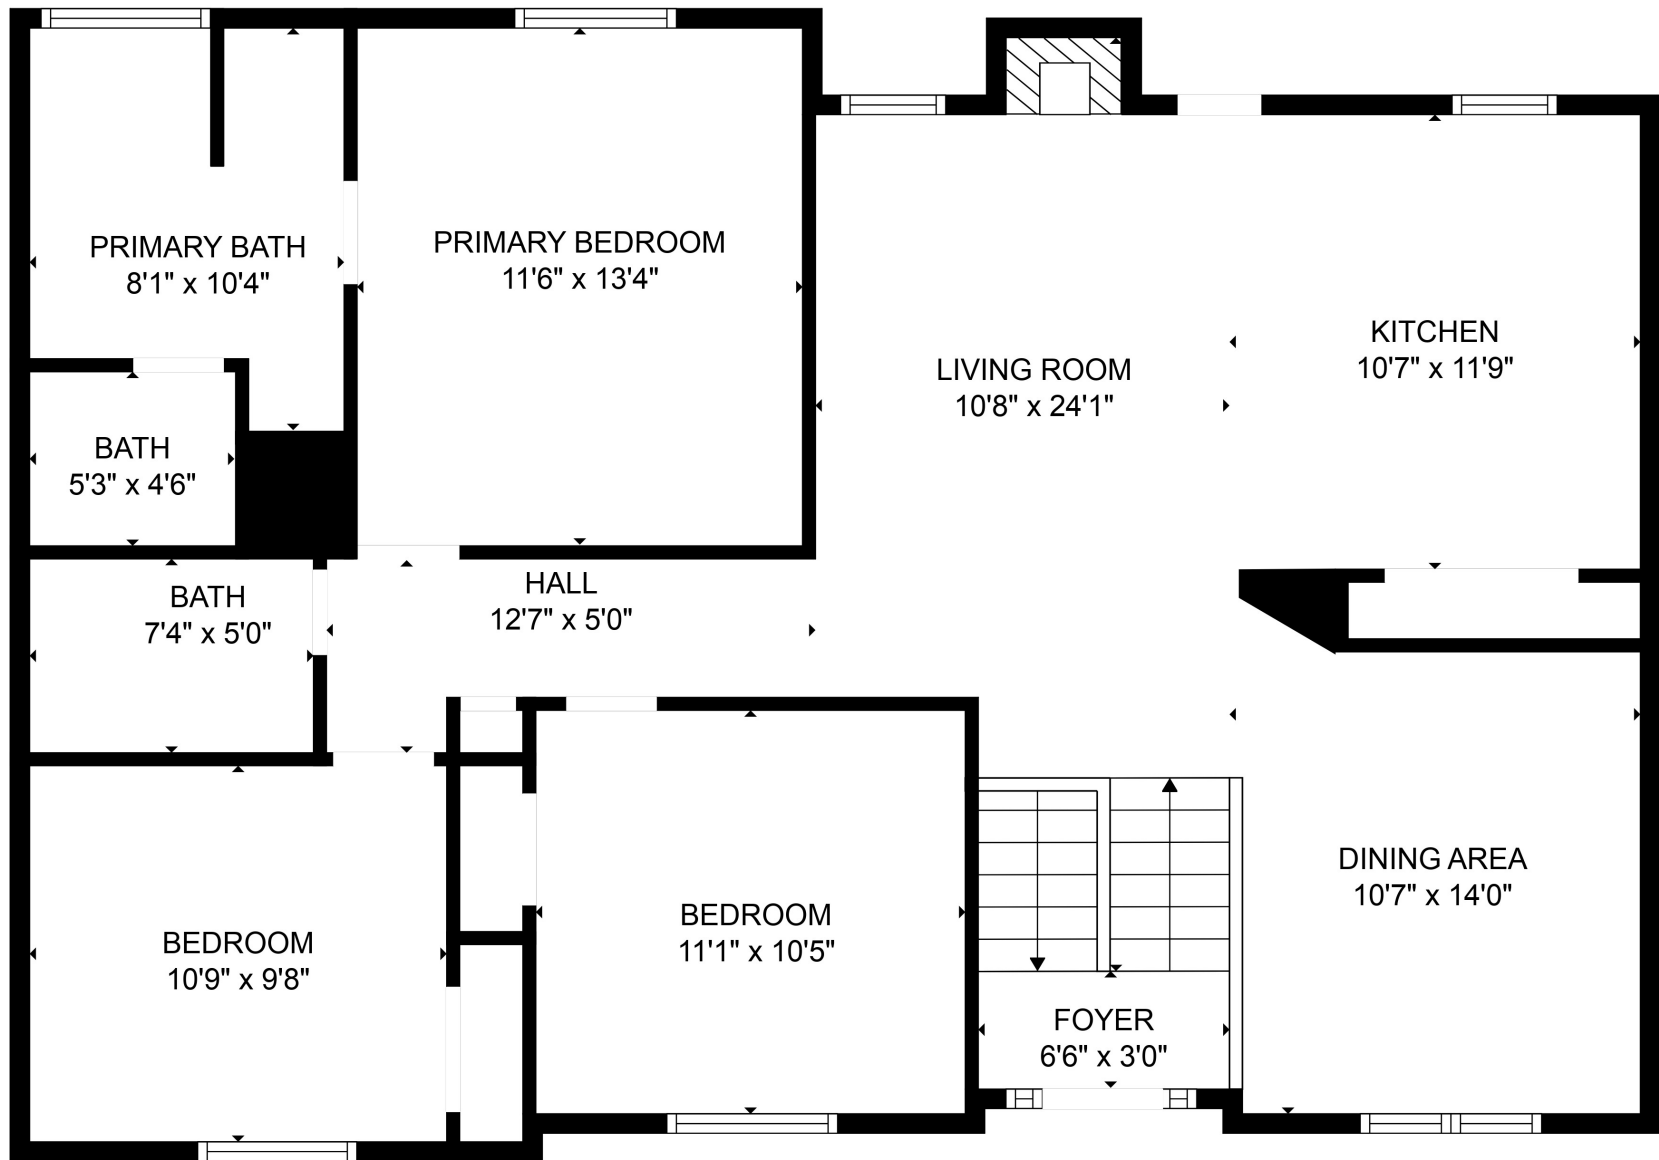

FLOOR 2

FLOOR 1

Total scanned area: 2335 sq. ft

Total scanned area: 2335 sq. ft

MEASUREMENTS ARE CALCULATED BY CUBICASA TECHNOLOGY. DEEMED HIGHLY RELIABLE BUT NOT GUARANTEED.

GARAGE
23'11" x 25'9"

RECREATION ROOM
16'9" x 12'10"

HALL
6'6" x 12'3"

LAUNDRY
5'9" x 6'0"

ELECTRICAL ROOM
10'3" x 12'3"

Total scanned area: 2335 sq. ft

MEASUREMENTS ARE CALCULATED BY CUBICASA TECHNOLOGY. DEEMED HIGHLY RELIABLE BUT NOT GUARANTEED.