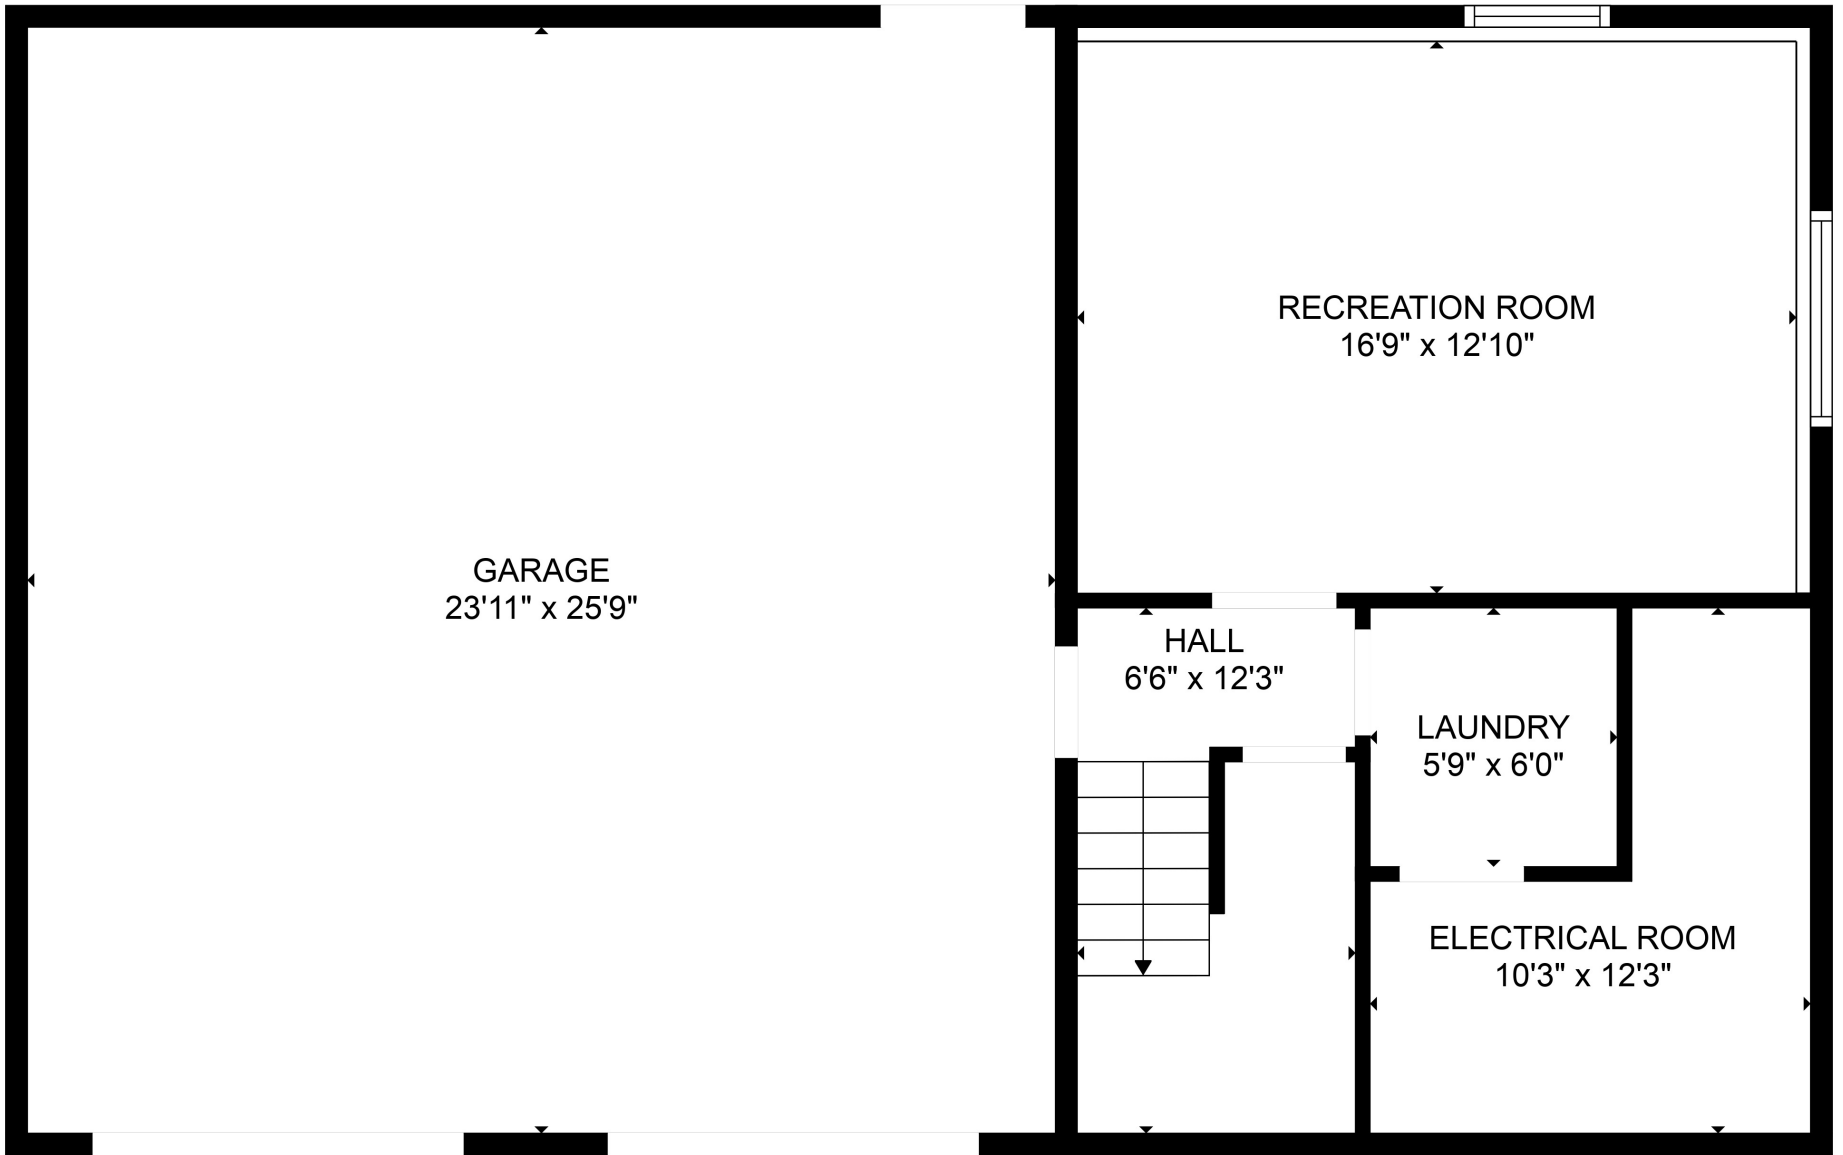

FLOOR 2

FLOOR 1

Total scanned area: 2335 sq. ft

Total scanned area: 2335 sq. ft

MEASUREMENTS ARE CALCULATED BY CUBICASA TECHNOLOGY. DEEMED HIGHLY RELIABLE BUT NOT GUARANTEED.

GARAGE
23'11" x 25'9"

RECREATION ROOM
16'9" x 12'10"

HALL
6'6" x 12'3"

LAUNDRY
5'9" x 6'0"

ELECTRICAL ROOM
10'3" x 12'3"

Total scanned area: 2335 sq. ft

MEASUREMENTS ARE CALCULATED BY CUBICASA TECHNOLOGY. DEEMED HIGHLY RELIABLE BUT NOT GUARANTEED.