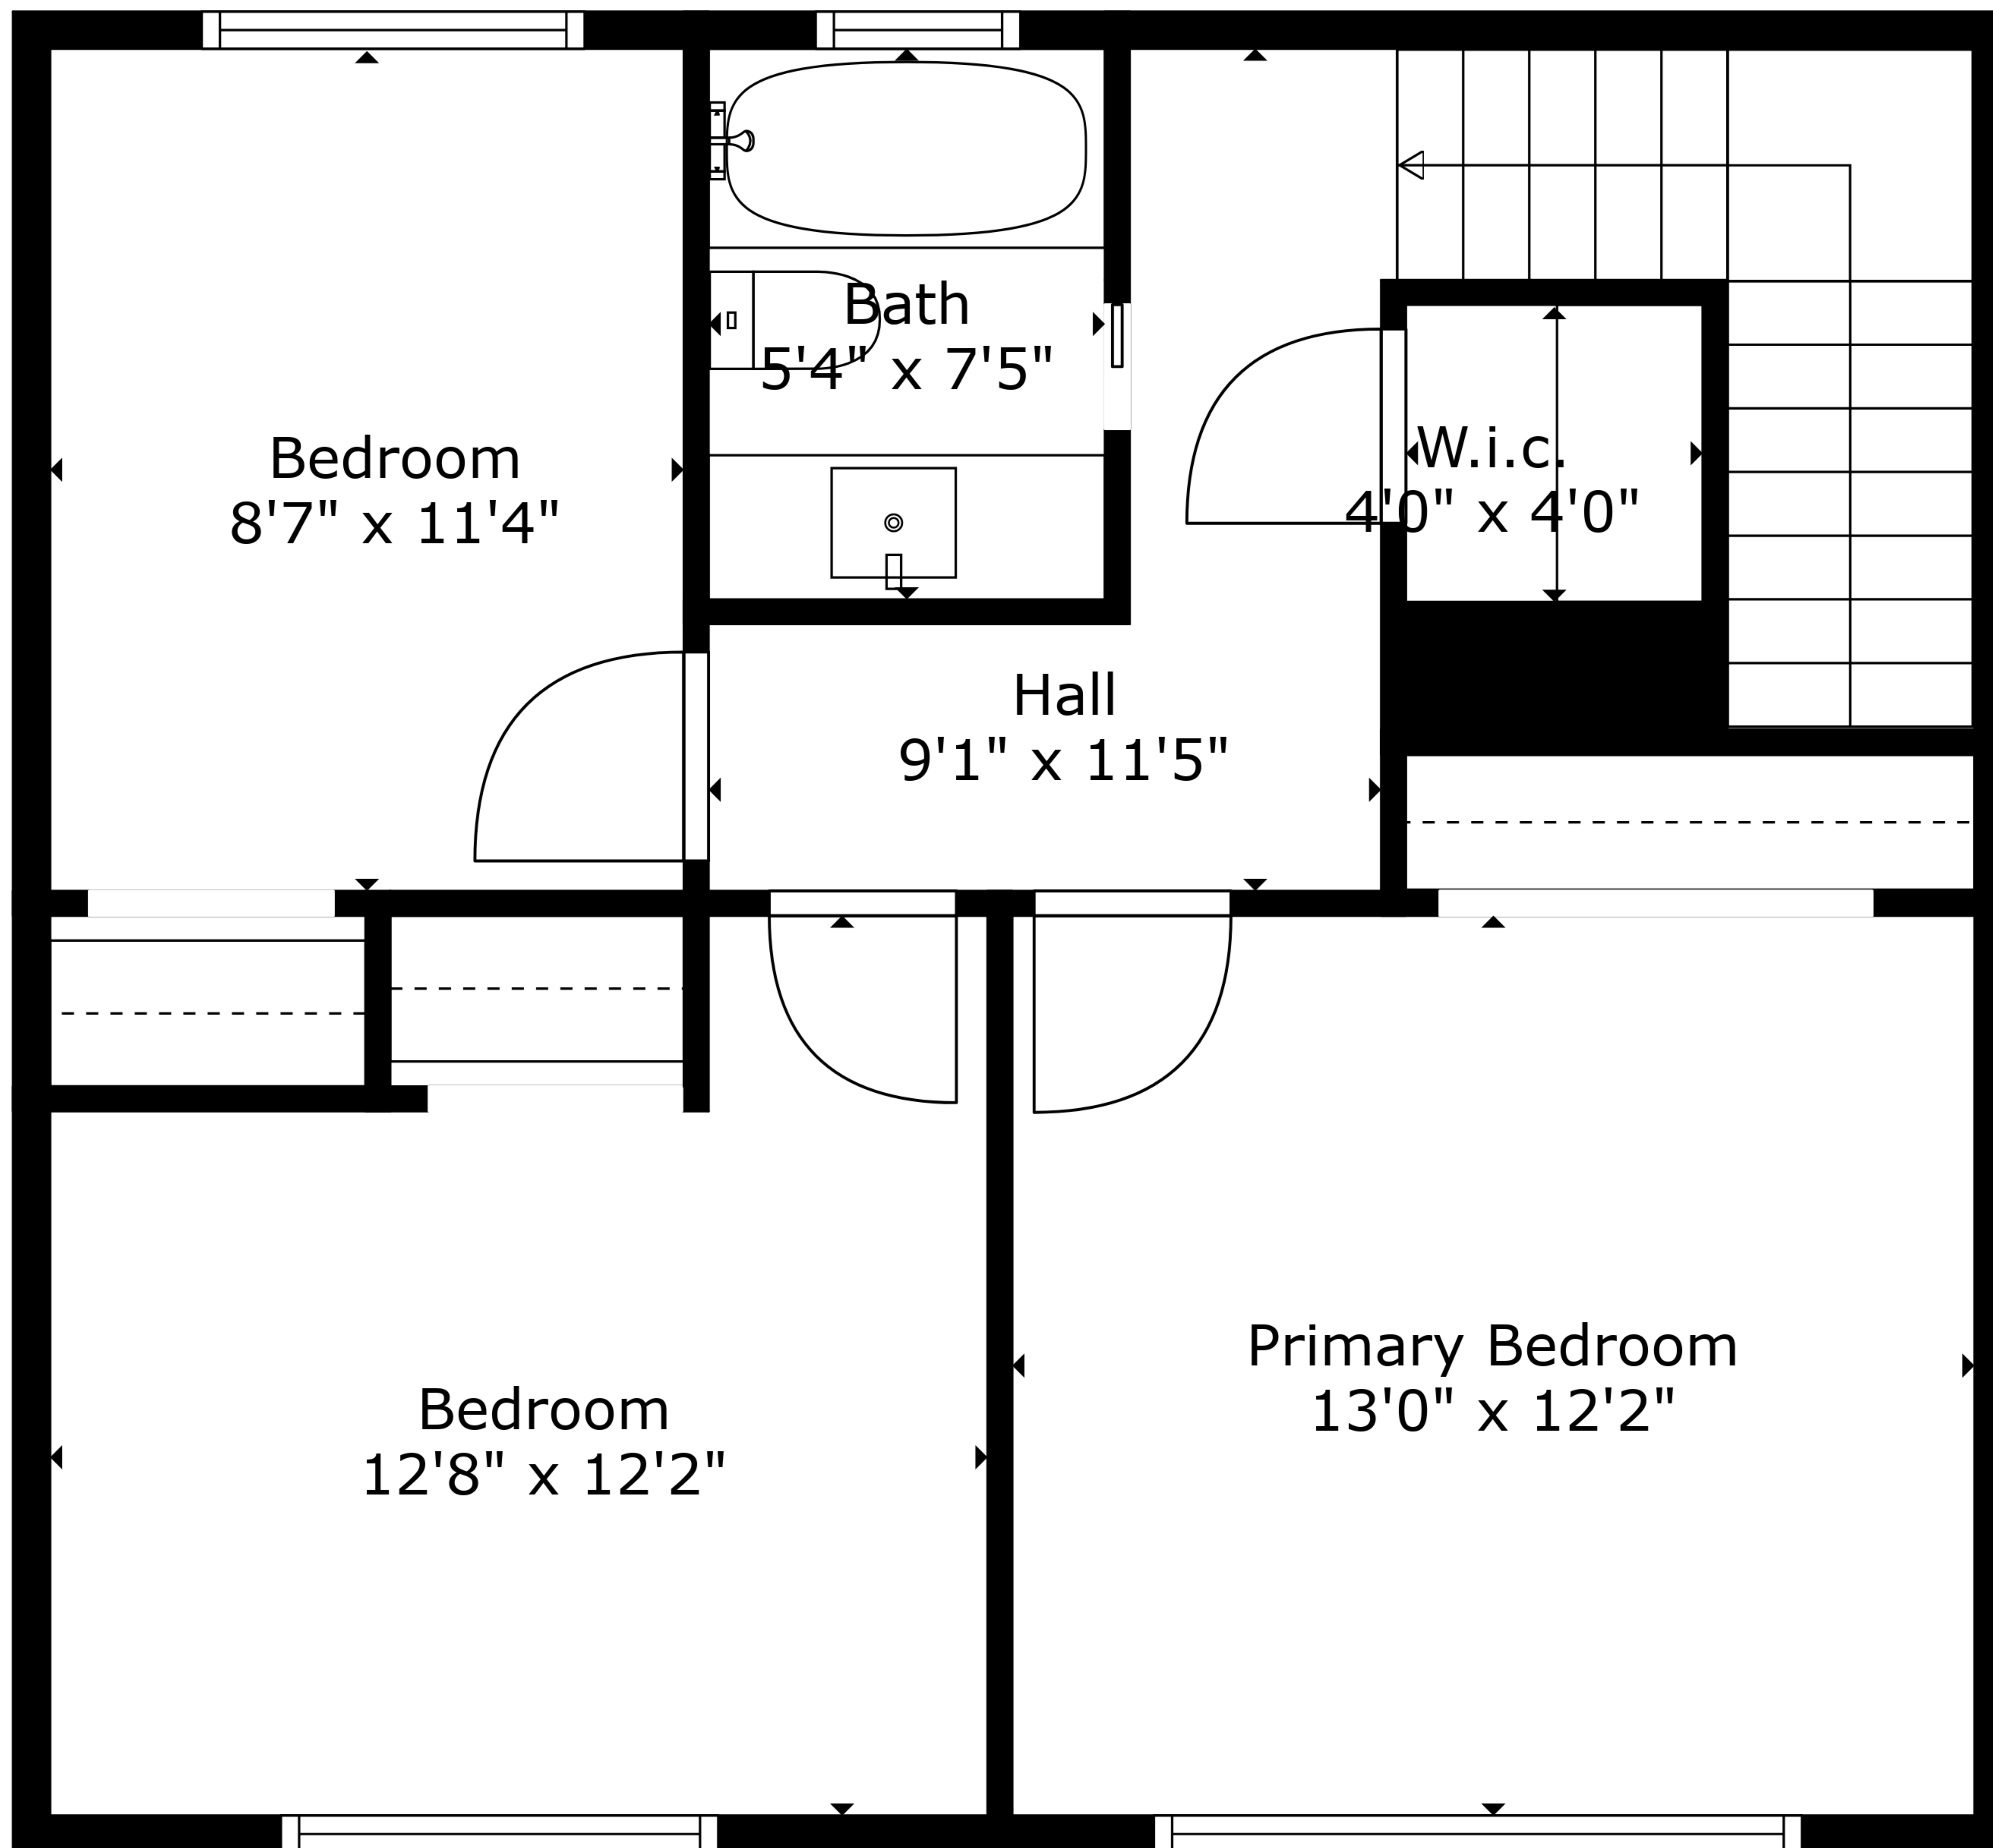

TOTAL: 1198 sq. ft

FLOOR 1: 577 sq. ft, FLOOR 2: 621 sq. ft

EXCLUDED AREAS: GARAGE: 243 sq. ft

TOTAL: 1198 sq. ft

FLOOR 1: 577 sq. ft, FLOOR 2: 621 sq. ft

EXCLUDED AREAS: GARAGE: 243 sq. ft

Floor 1

Floor 2

TOTAL: 1198 sq. ft
 FLOOR 1: 577 sq. ft, FLOOR 2: 621 sq. ft
 EXCLUDED AREAS: GARAGE: 243 sq. ft