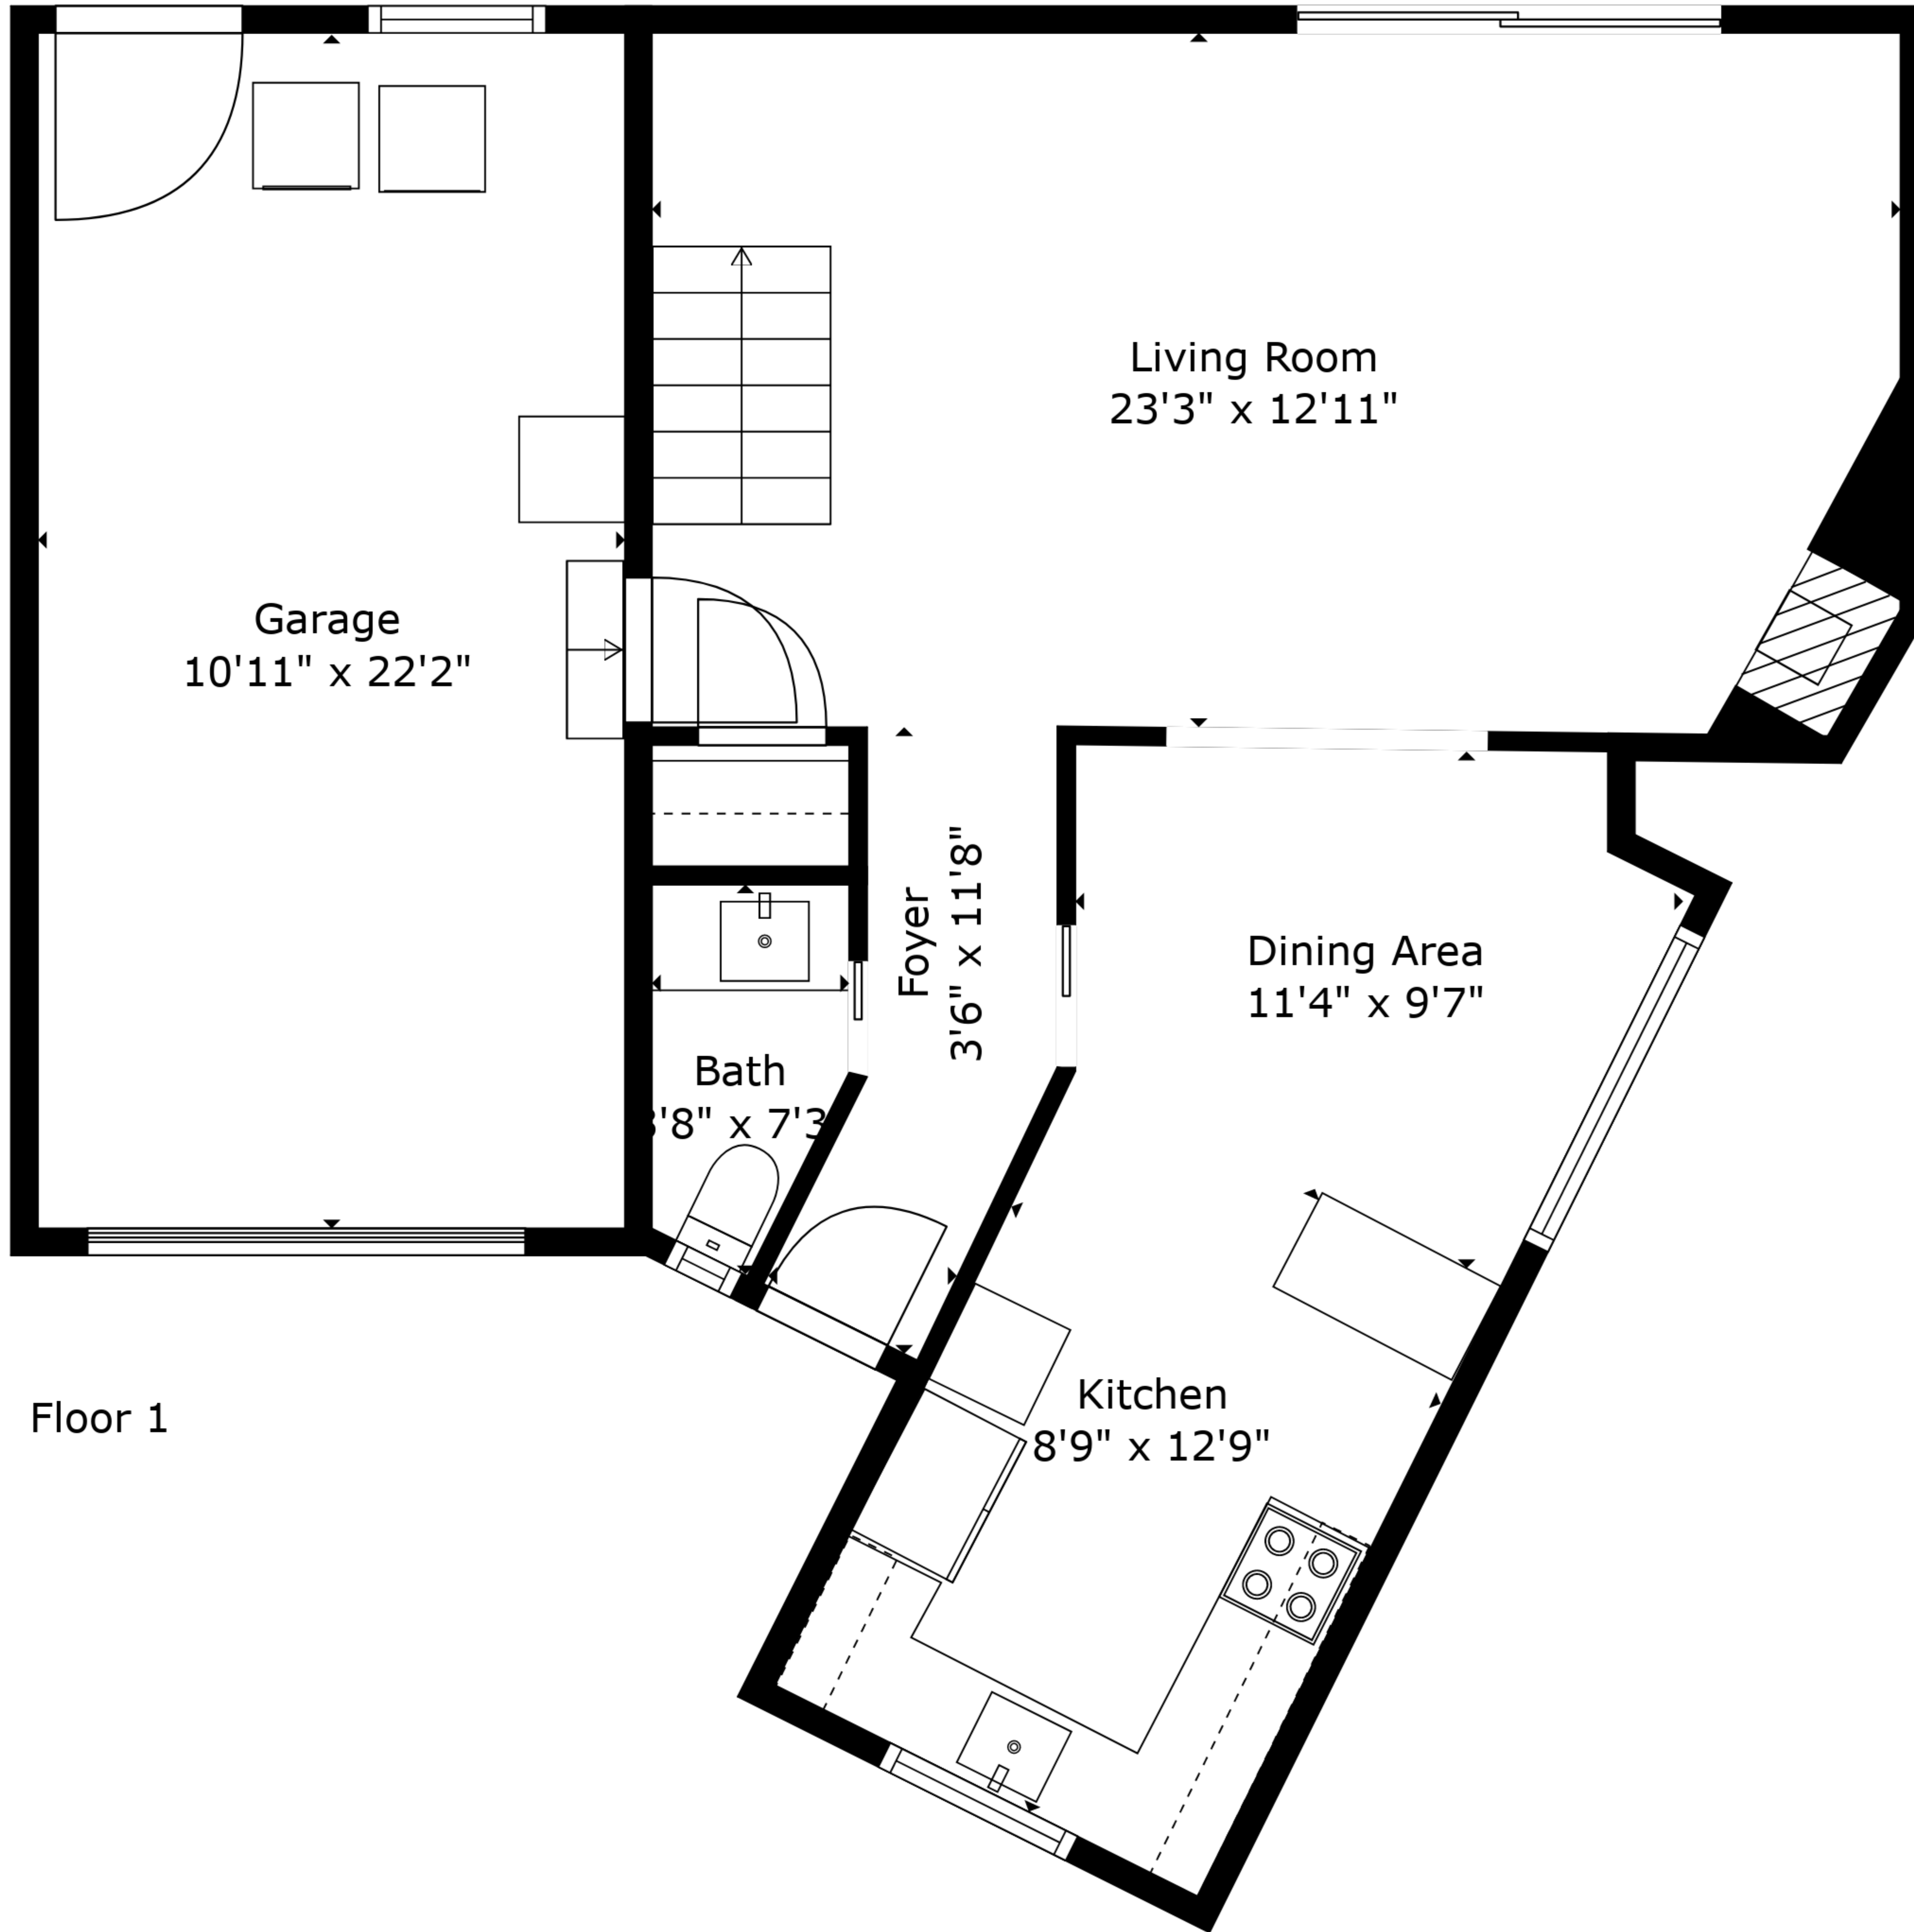

TOTAL: 1198 sq. ft

FLOOR 1: 577 sq. ft, FLOOR 2: 621 sq. ft

EXCLUDED AREAS: GARAGE: 243 sq. ft

TOTAL: 1198 sq. ft

FLOOR 1: 577 sq. ft, FLOOR 2: 621 sq. ft

EXCLUDED AREAS: GARAGE: 243 sq. ft

Floor 1

Floor 2

TOTAL: 1198 sq. ft
 FLOOR 1: 577 sq. ft, FLOOR 2: 621 sq. ft
 EXCLUDED AREAS: GARAGE: 243 sq. ft