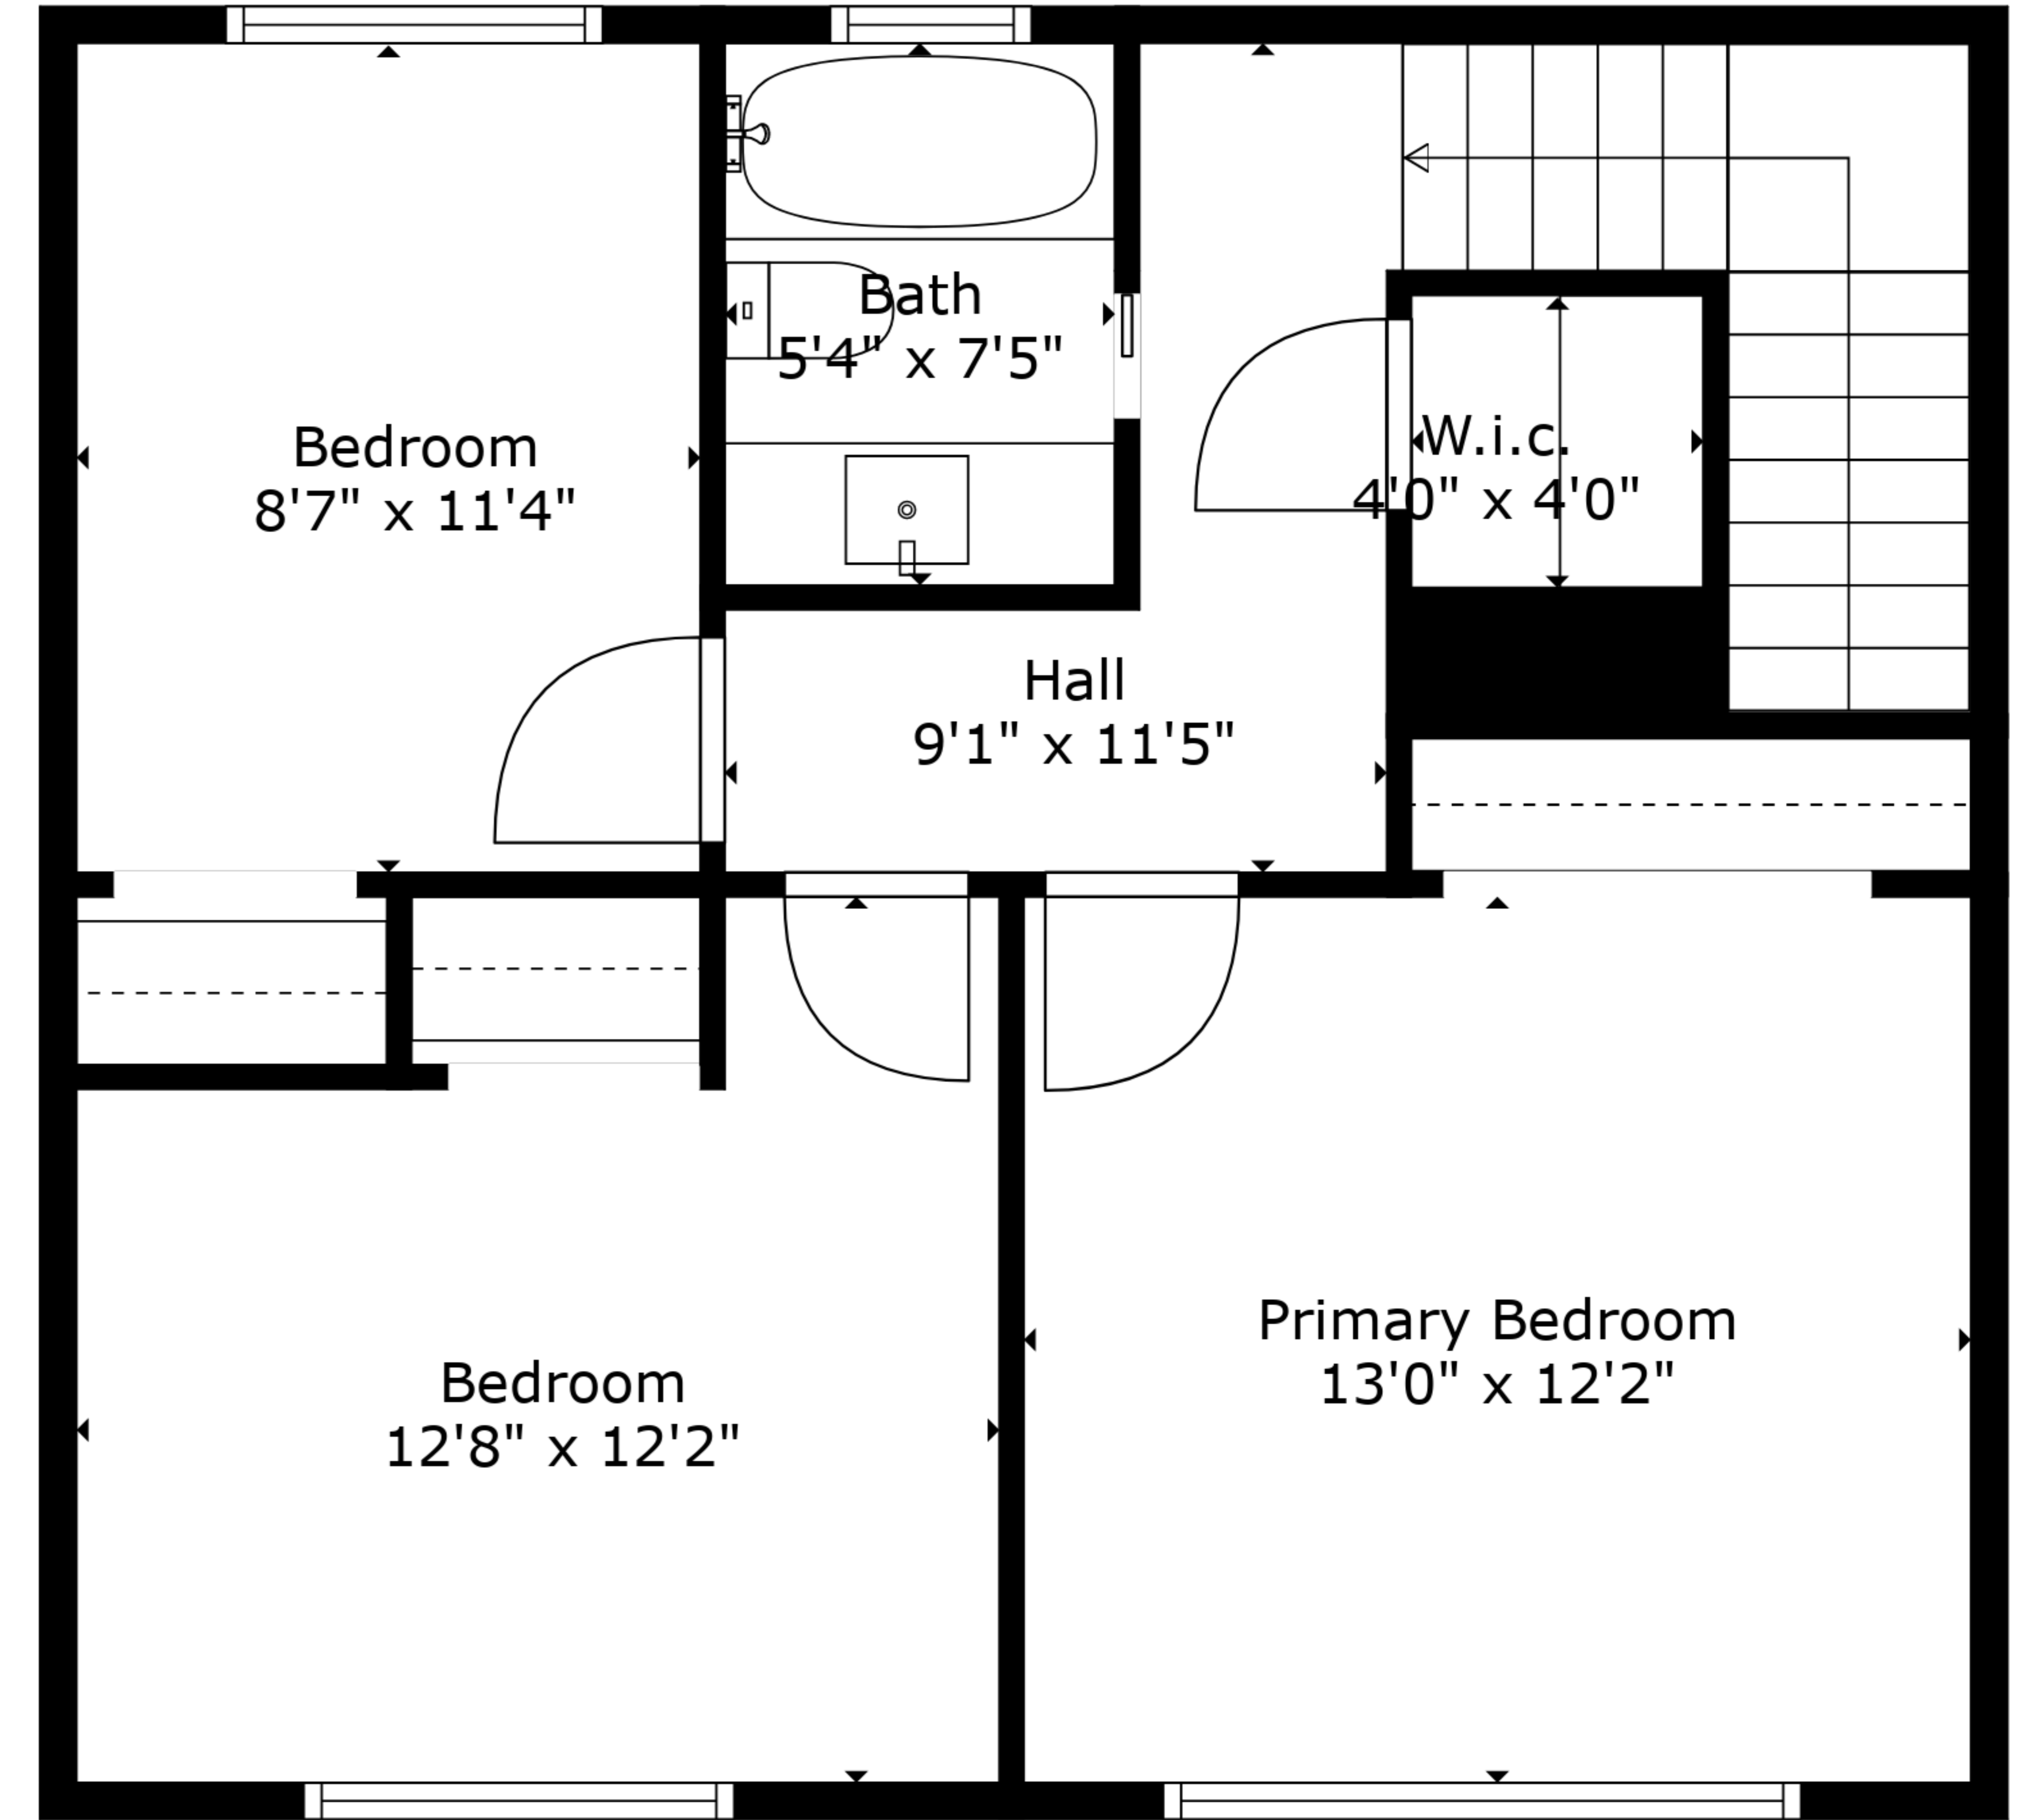

TOTAL: 1198 sq. ft

FLOOR 1: 577 sq. ft, FLOOR 2: 621 sq. ft

EXCLUDED AREAS: GARAGE: 243 sq. ft

TOTAL: 1198 sq. ft

FLOOR 1: 577 sq. ft, FLOOR 2: 621 sq. ft

EXCLUDED AREAS: GARAGE: 243 sq. ft

Floor 1

Floor 2

TOTAL: 1198 sq. ft
 FLOOR 1: 577 sq. ft, FLOOR 2: 621 sq. ft
 EXCLUDED AREAS: GARAGE: 243 sq. ft