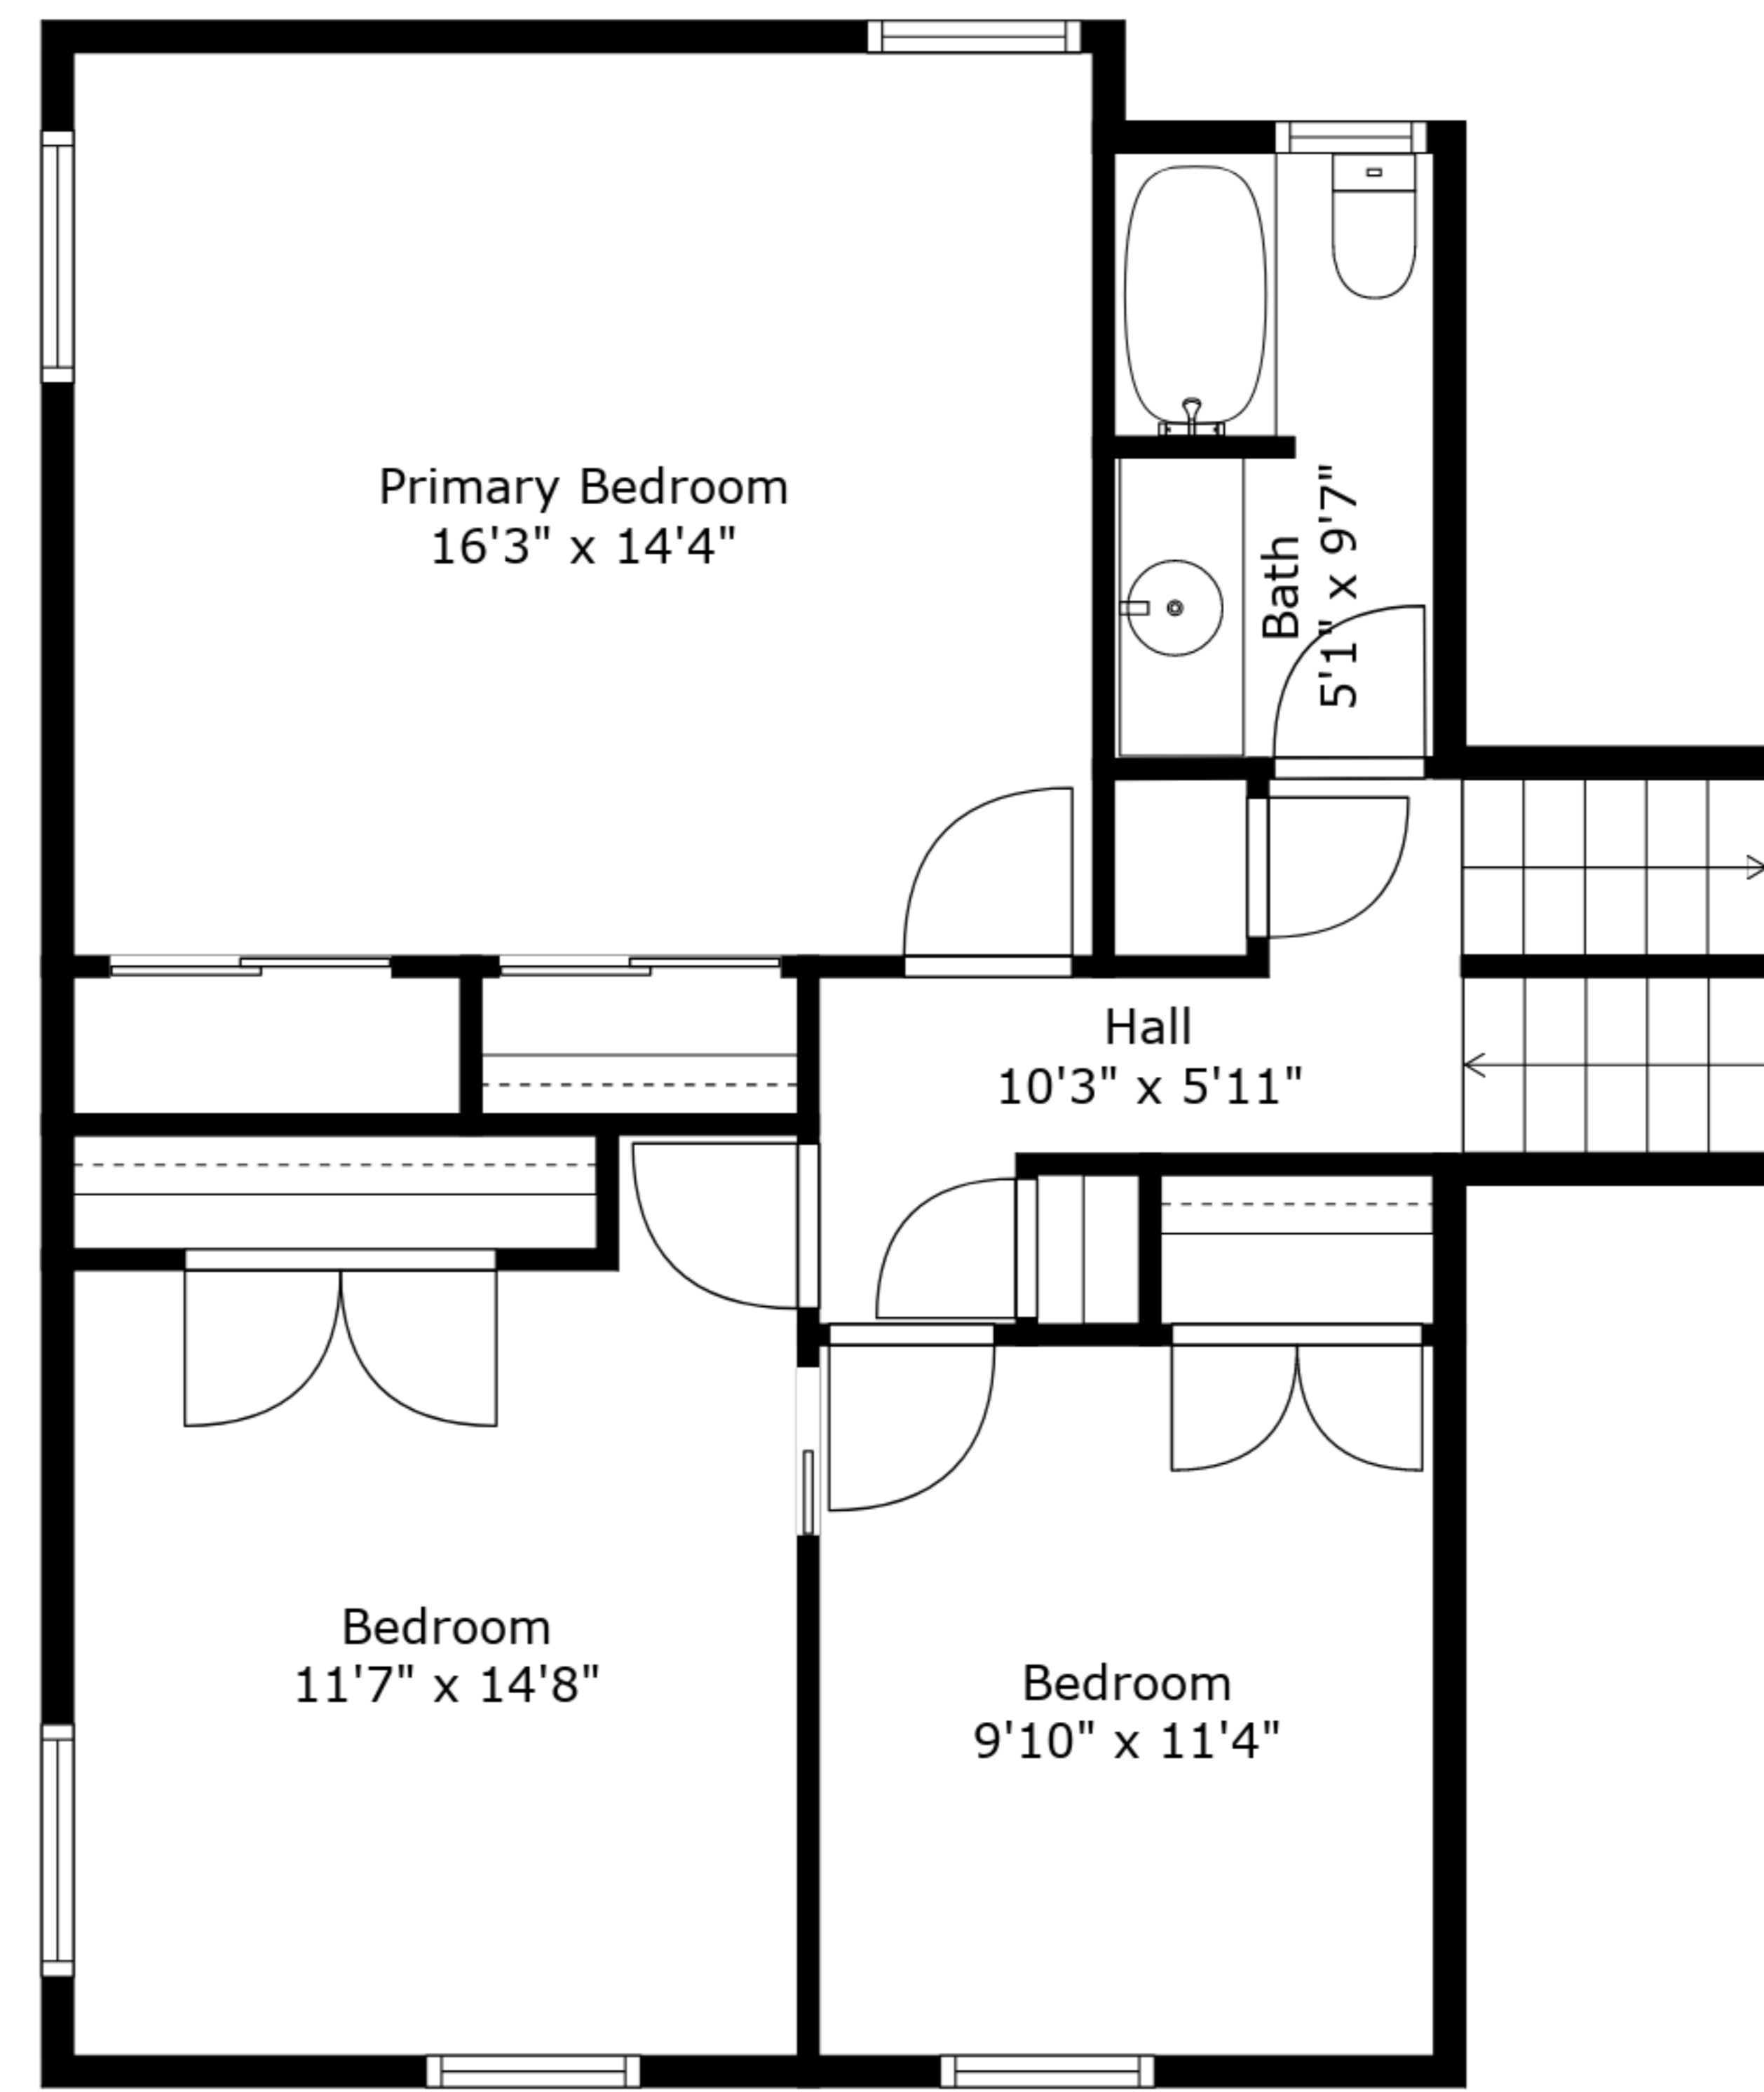

Floor 4

TOTAL: 2788 sq. ft
BELOW GROUND: 423 sq. ft, FLOOR 2: 460 sq. ft, FLOOR 3: 688 sq. ft, FLOOR 4: 717 sq. ft, FLOOR 5: 500 sq. ft
EXCLUDED AREAS: UTILITY: 107 sq. ft, STORAGE: 213 sq. ft, GARAGE: 446 sq. ft,
FIREPLACE: 16 sq. ft