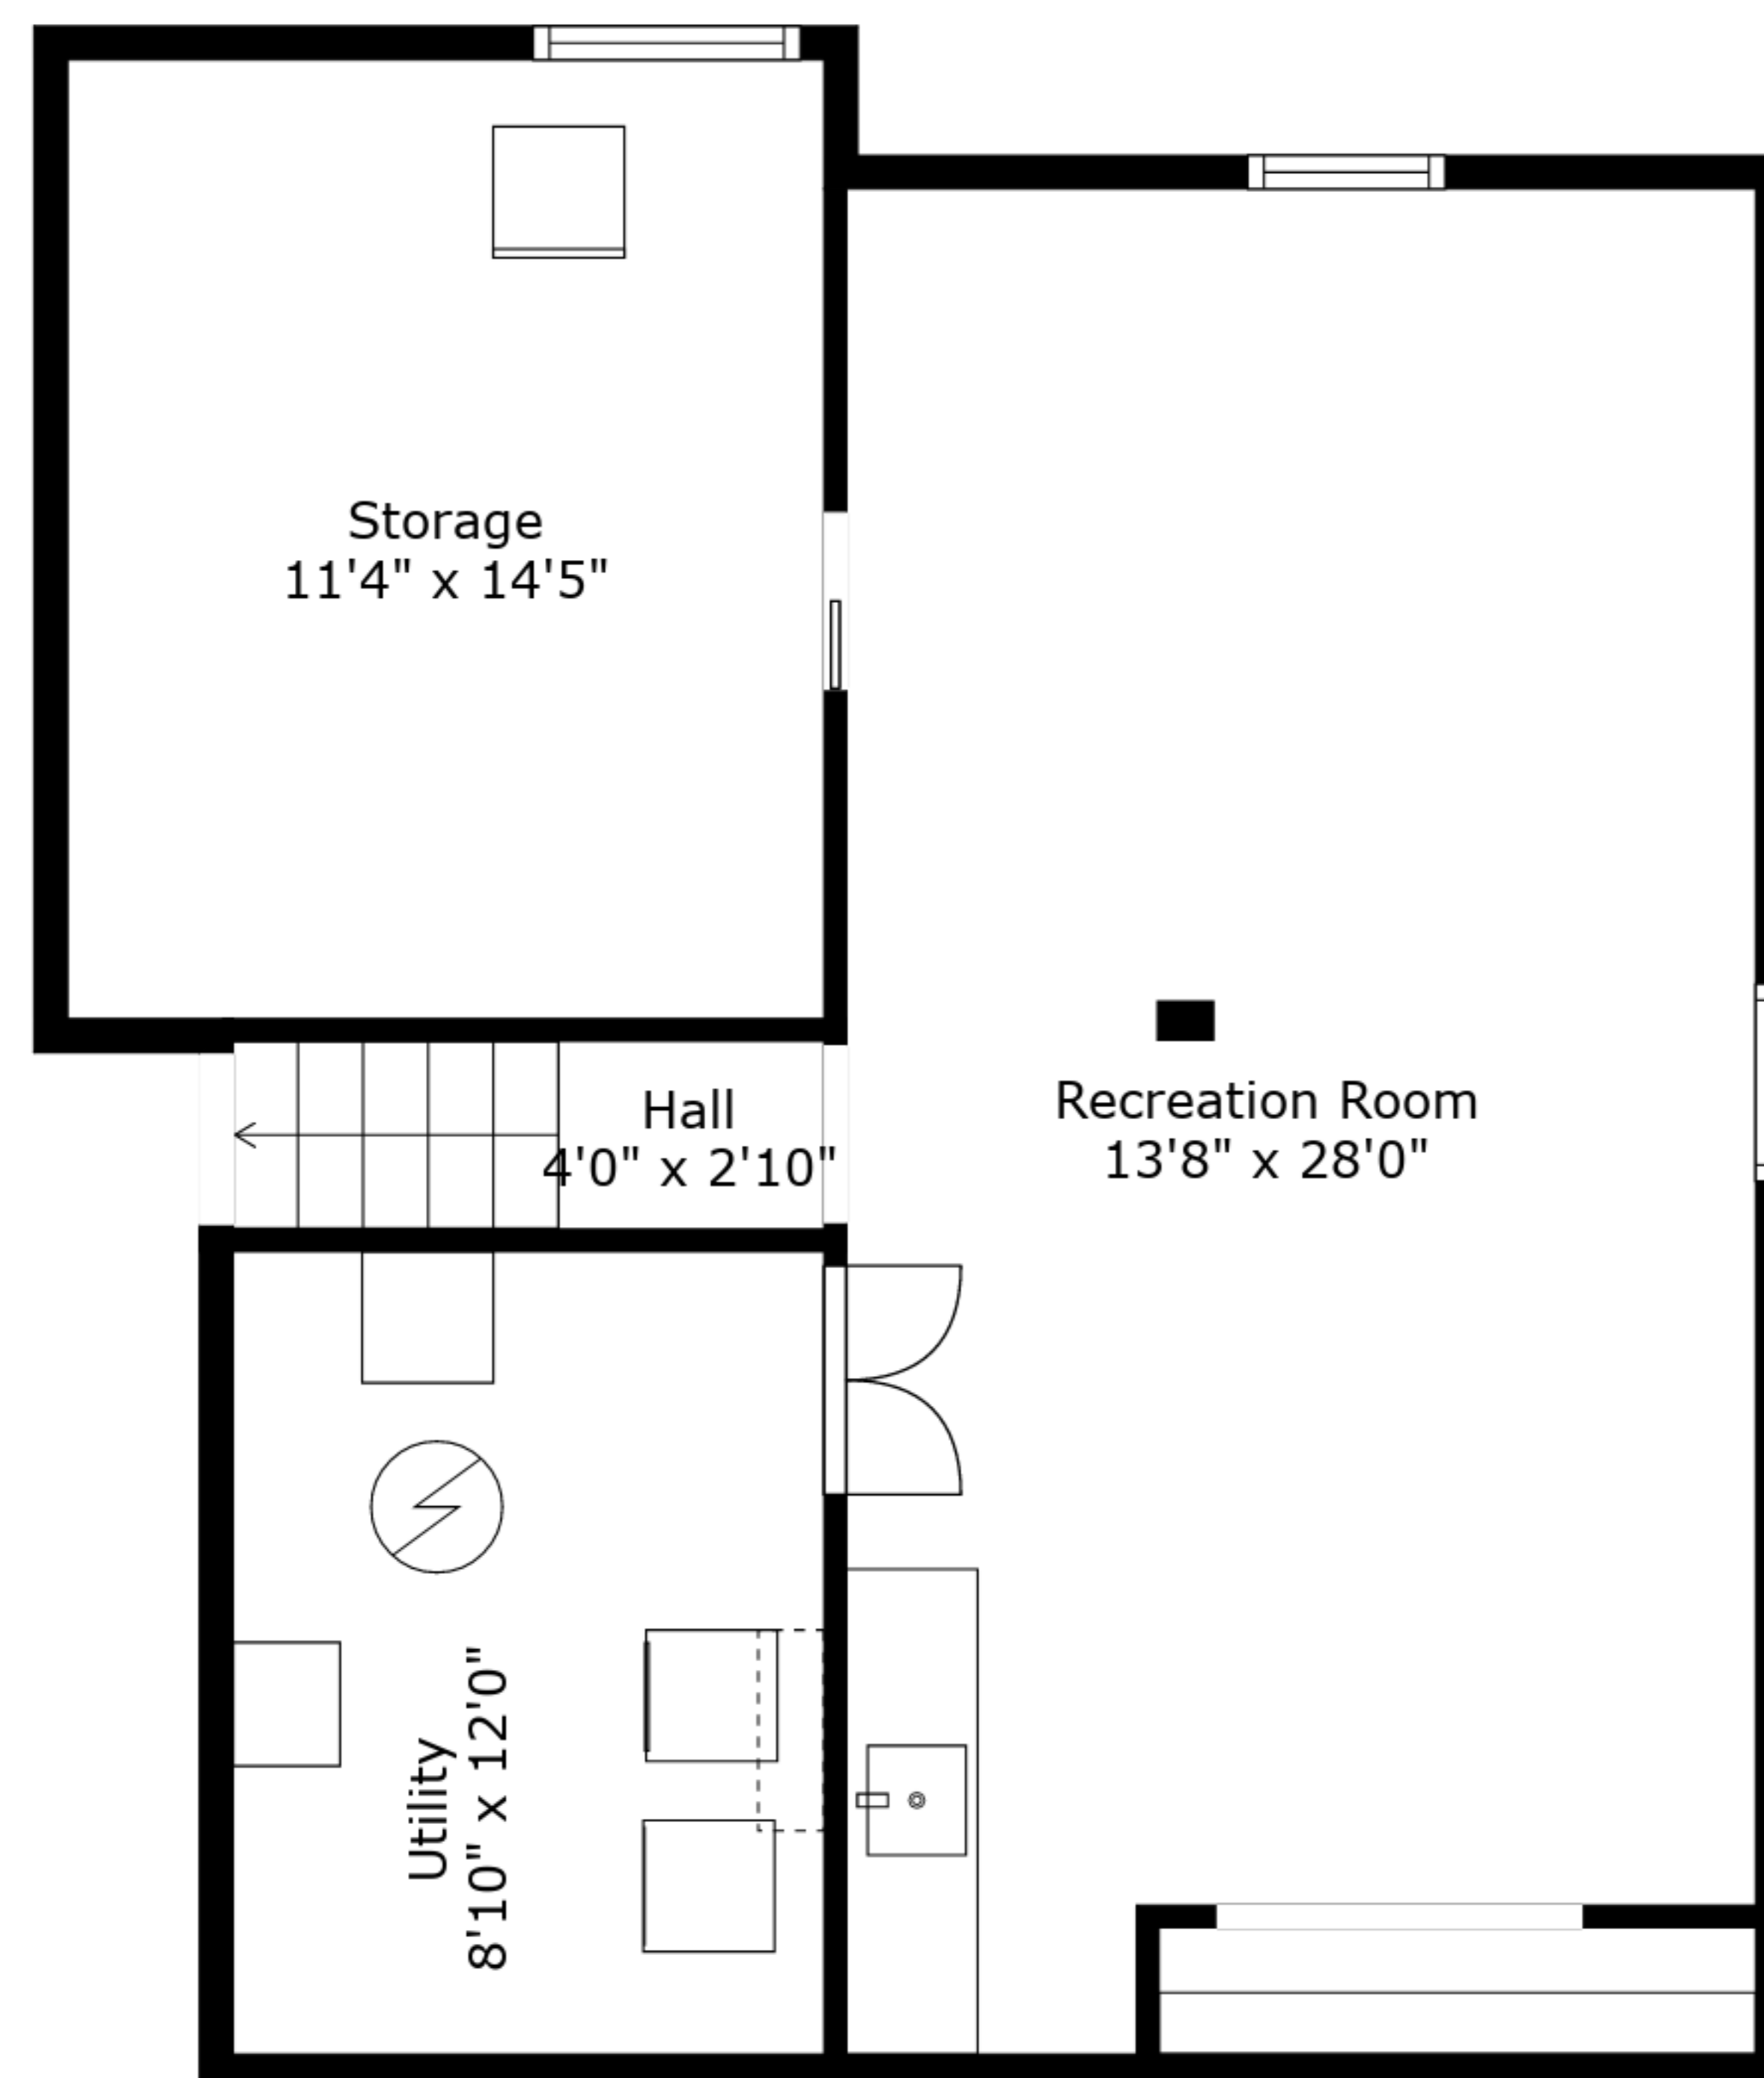

Measurements Are Approximate - Deemed Highly Reliable But Not Guaranteed

**TOTAL: 2788 sq. ft**

BELOW GROUND: 423 sq. ft, FLOOR 2: 460 sq. ft, FLOOR 3: 688 sq. ft, FLOOR 4: 717 sq. ft, FLOOR 5: 500 sq. ft  
EXCLUDED AREAS: UTILITY: 107 sq. ft, STORAGE: 213 sq. ft, GARAGE: 446 sq. ft,  
FIREPLACE: 16 sq. ft

Measurements Are Approximate - Deemed Highly Reliable But Not Guaranteed

**TOTAL: 2788 sq. ft**

BELOW GROUND: 423 sq. ft, FLOOR 2: 460 sq. ft, FLOOR 3: 688 sq. ft, FLOOR 4: 717 sq. ft, FLOOR 5: 500 sq. ft

EXCLUDED AREAS: UTILITY: 107 sq. ft, STORAGE: 213 sq. ft, GARAGE: 446 sq. ft,

FIREPLACE: 16 sq. ft

Measurements Are Approximate - Deemed Highly Reliable But Not Guaranteed

Floor 2

Floor 4

Floor 1

Floor 3

Floor 5

**TOTAL: 2788 sq. ft**  
 BELOW GROUND: 423 sq. ft, FLOOR 2: 460 sq. ft, FLOOR 3: 688 sq. ft, FLOOR 4: 717 sq. ft, FLOOR 5: 500 sq. ft  
 EXCLUDED AREAS: UTILITY: 107 sq. ft, STORAGE: 213 sq. ft, GARAGE: 446 sq. ft,  
 FIREPLACE: 16 sq. ft