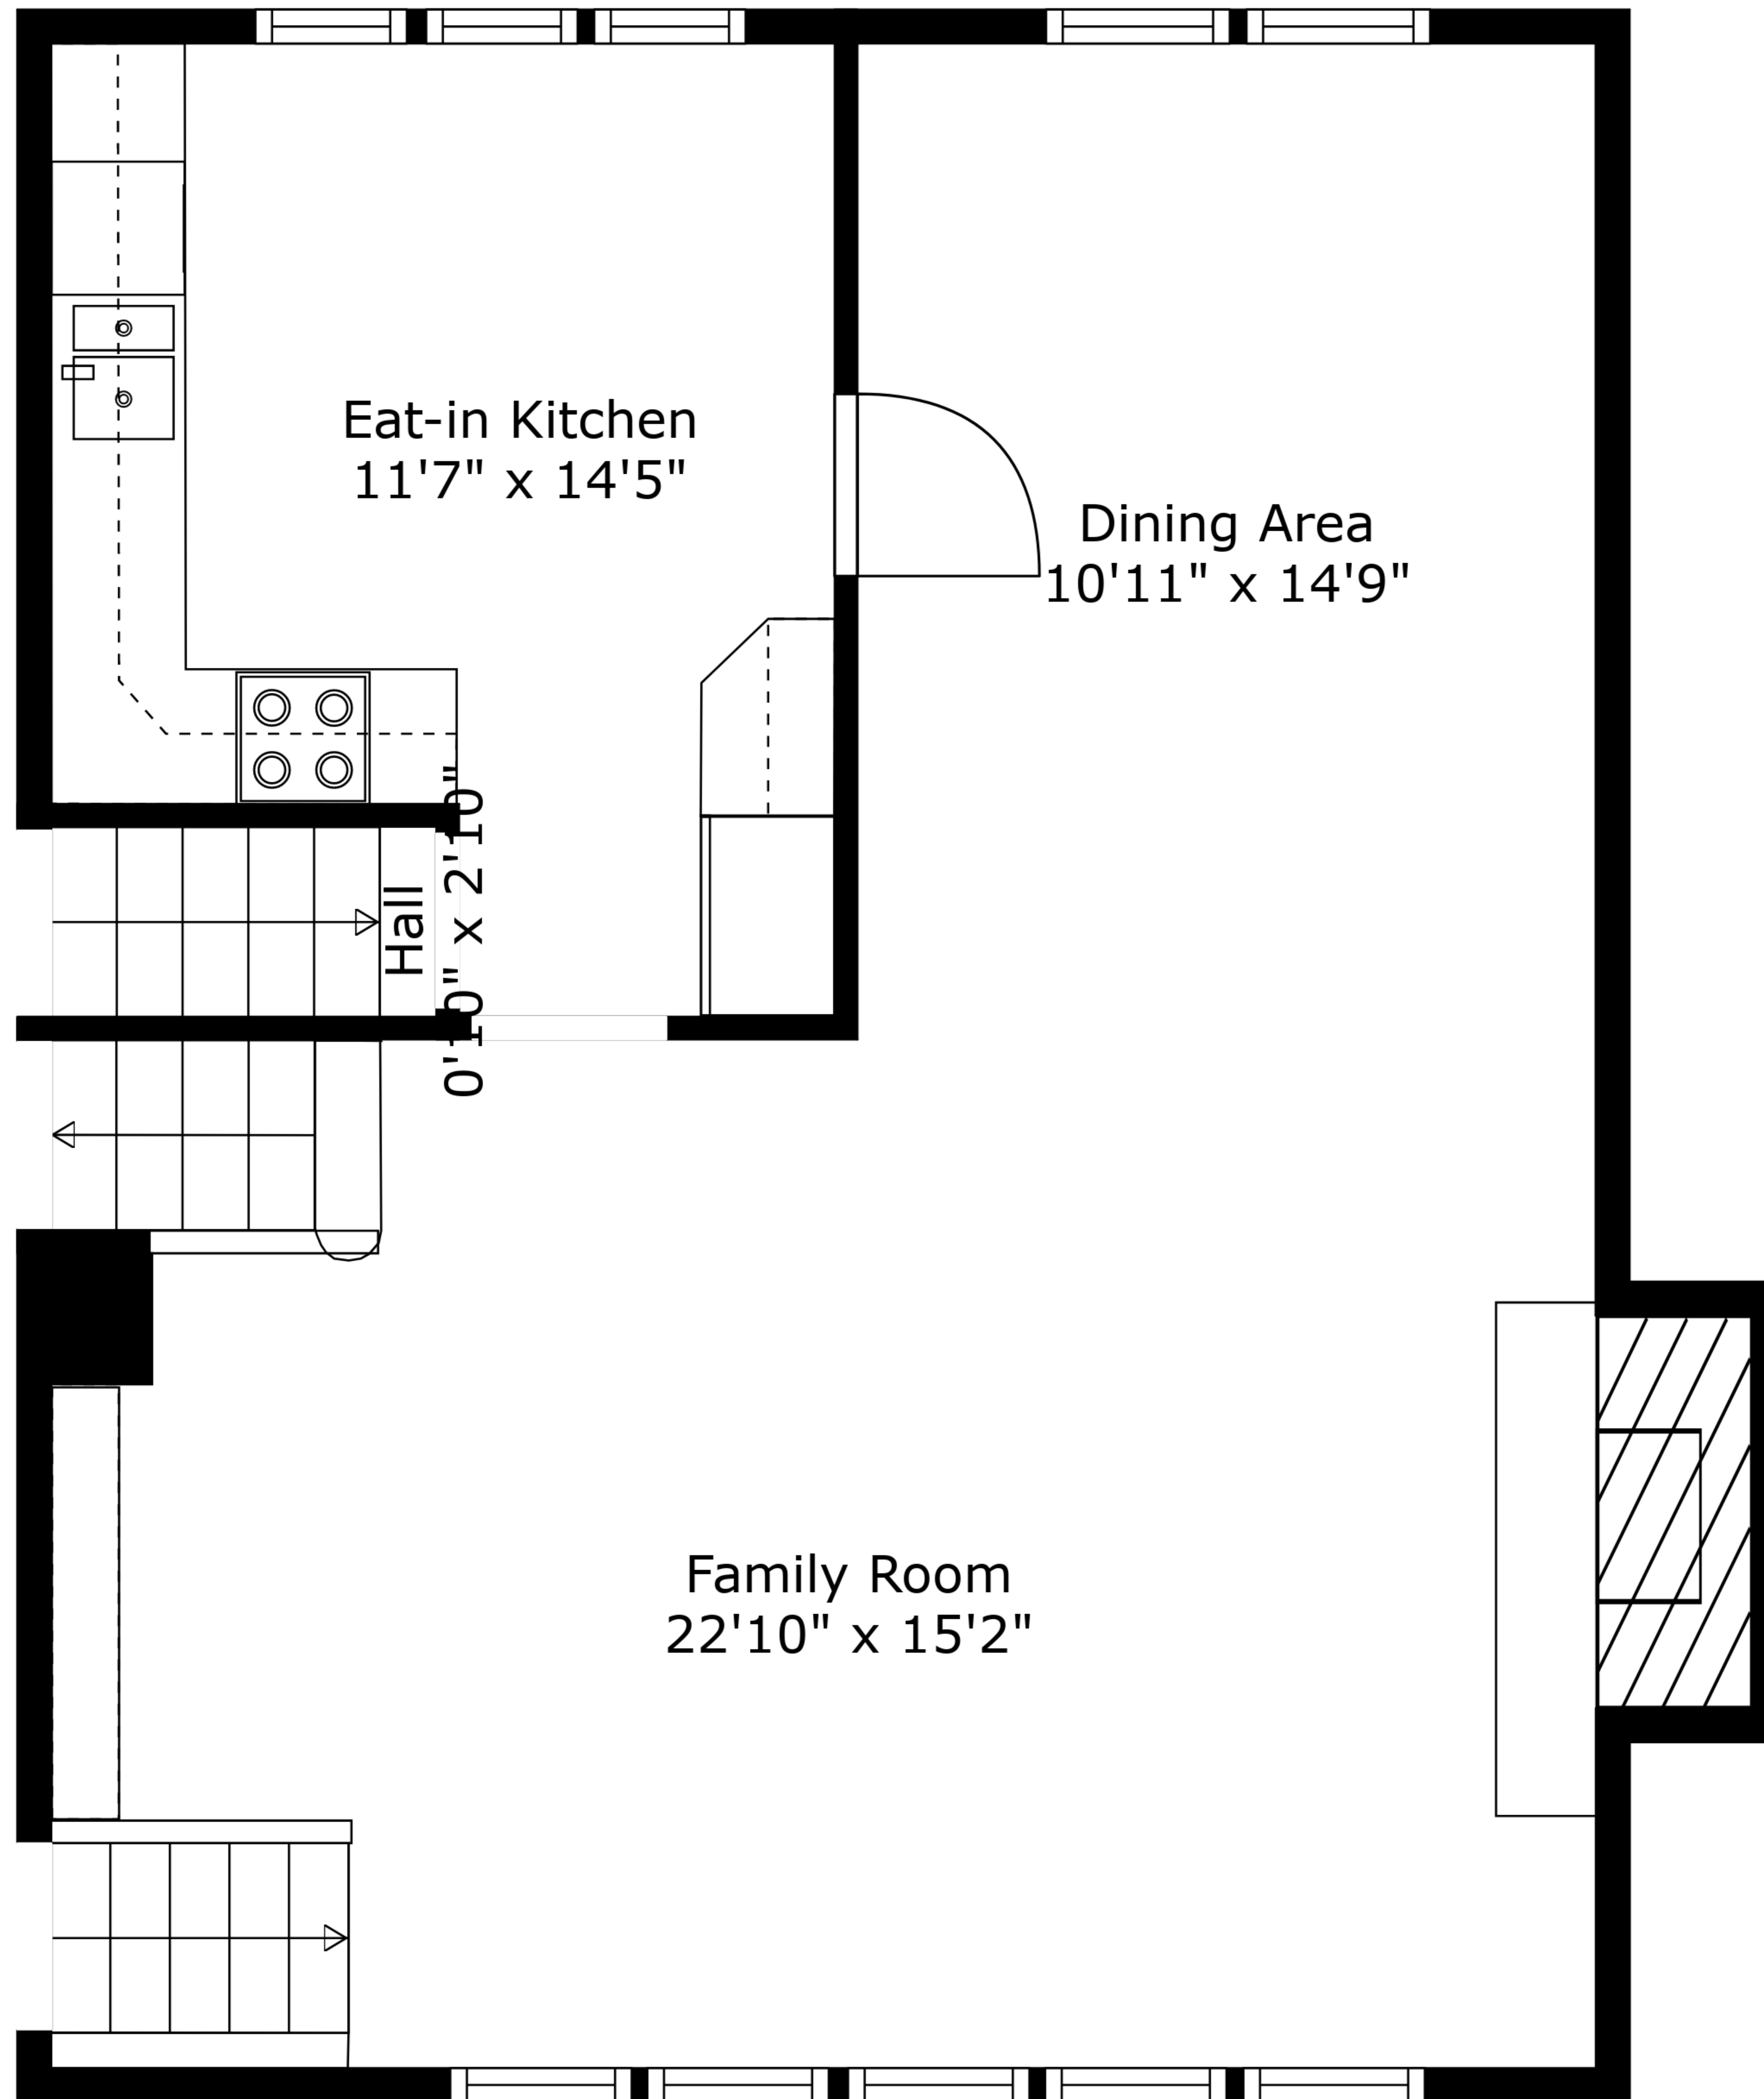

**TOTAL: 2788 sq. ft**

BELOW GROUND: 423 sq. ft, FLOOR 2: 460 sq. ft, FLOOR 3: 688 sq. ft, FLOOR 4: 717 sq. ft, FLOOR 5: 500 sq. ft  
 EXCLUDED AREAS: UTILITY: 107 sq. ft, STORAGE: 213 sq. ft, GARAGE: 446 sq. ft,  
 FIREPLACE: 16 sq. ft

Measurements Are Approximate - Deemed Highly Reliable But Not Guaranteed

**TOTAL: 2788 sq. ft**  
 BELOW GROUND: 423 sq. ft, FLOOR 2: 460 sq. ft, FLOOR 3: 688 sq. ft, FLOOR 4: 717 sq. ft, FLOOR 5: 500 sq. ft  
 EXCLUDED AREAS: UTILITY: 107 sq. ft, STORAGE: 213 sq. ft, GARAGE: 446 sq. ft,  
 FIREPLACE: 16 sq. ft