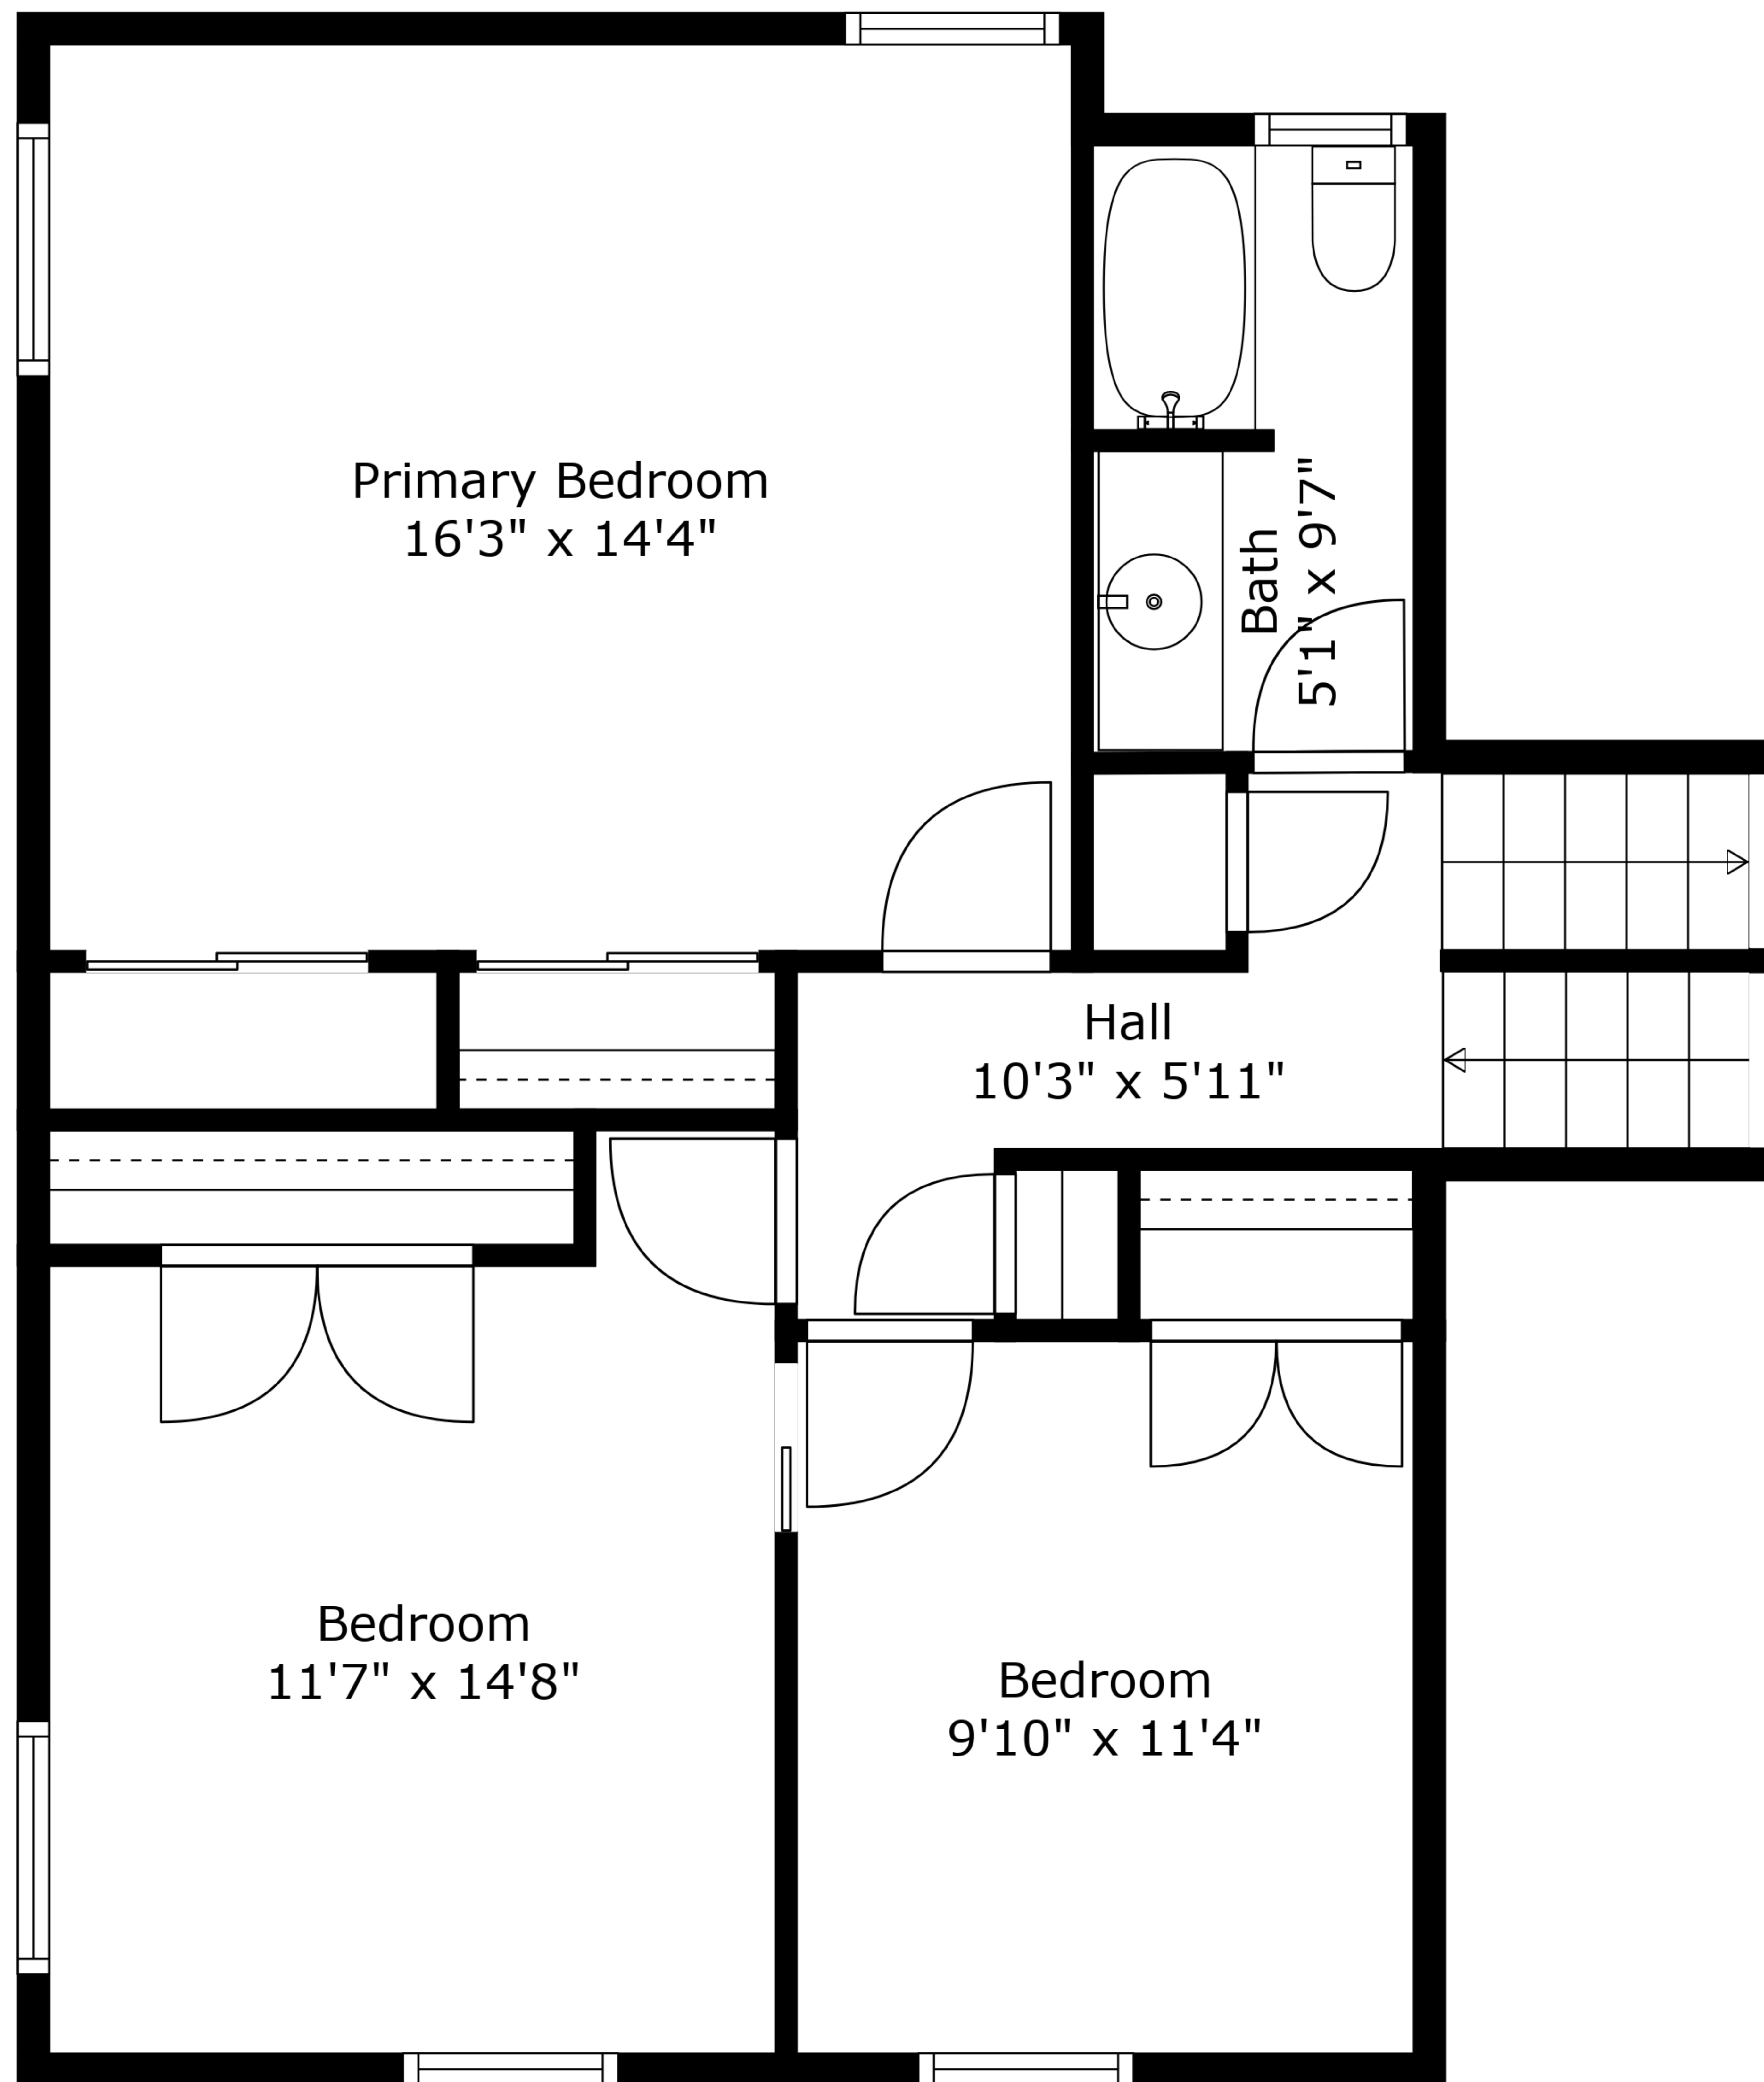

TOTAL: 2788 sq. ft

BELOW GROUND: 423 sq. ft, FLOOR 2: 460 sq. ft, FLOOR 3: 688 sq. ft, FLOOR 4: 717 sq. ft, FLOOR 5: 500 sq. ft
EXCLUDED AREAS: UTILITY: 107 sq. ft, STORAGE: 213 sq. ft, GARAGE: 446 sq. ft,
FIREPLACE: 16 sq. ft

Measurements Are Approximate - Deemed Highly Reliable But Not Guaranteed