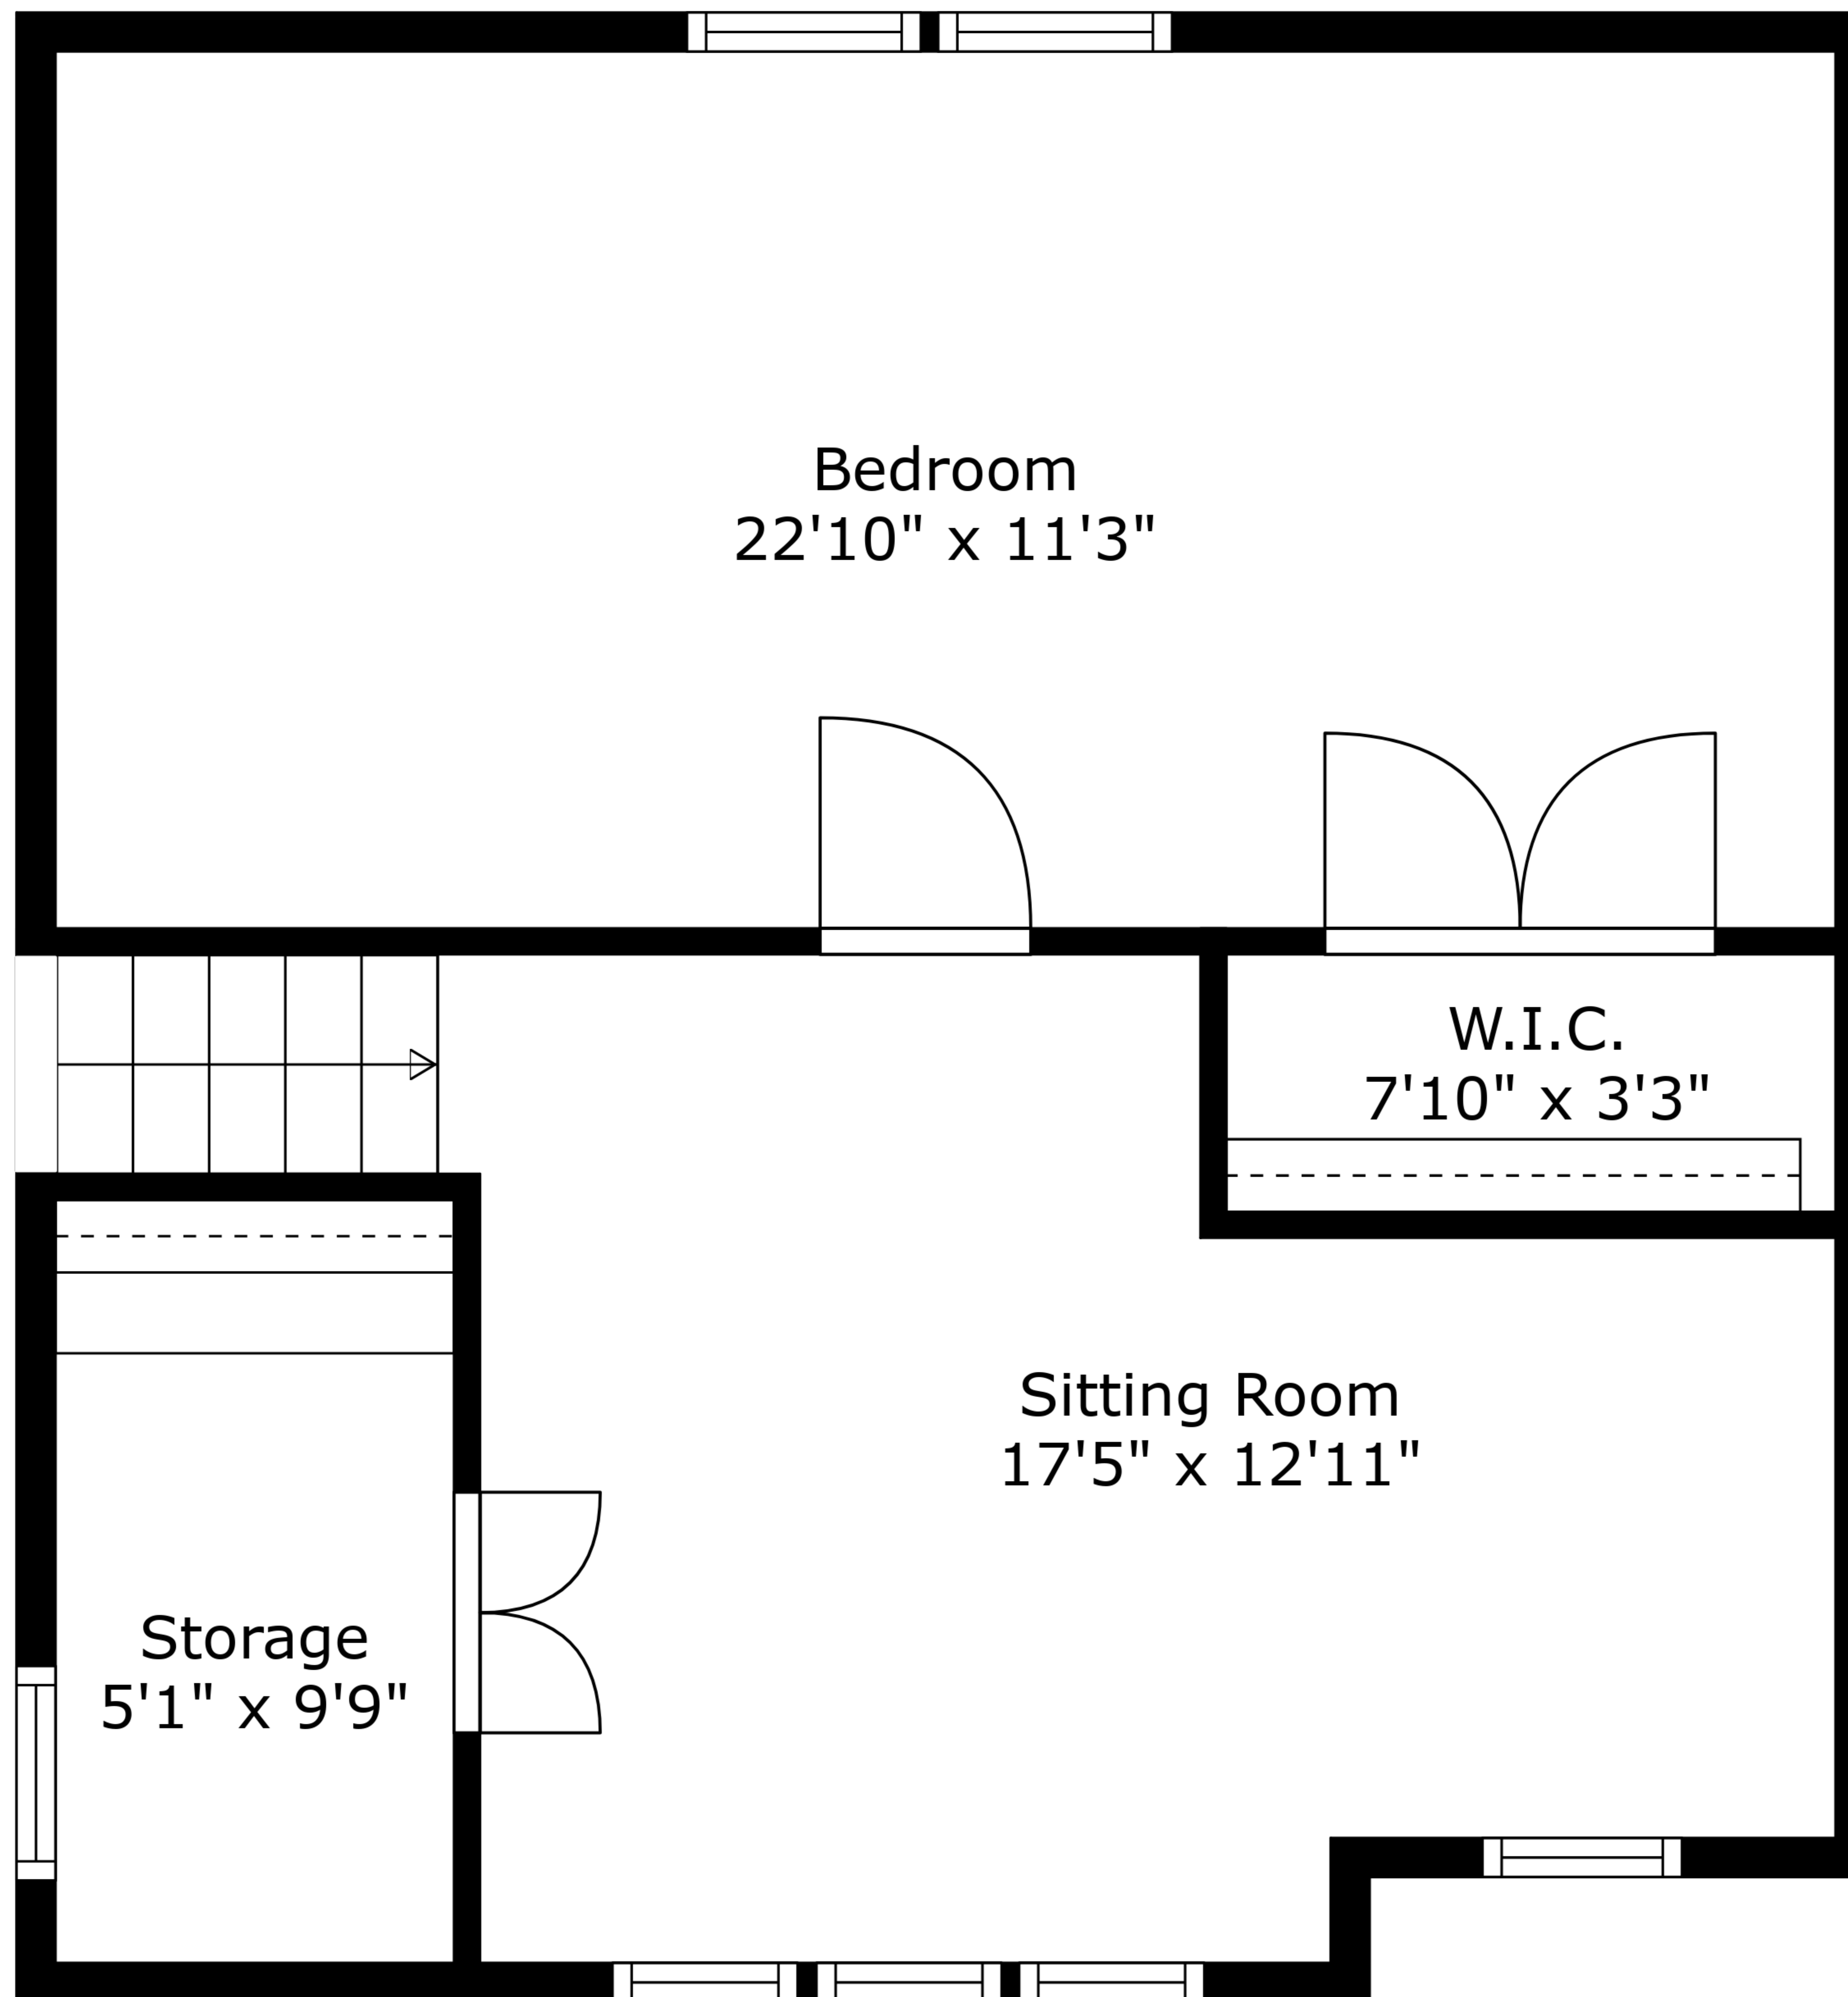

Measurements Are Approximate - Deemed Highly Reliable But Not Guaranteed

**TOTAL: 2788 sq. ft**  
 BELOW GROUND: 423 sq. ft, FLOOR 2: 460 sq. ft, FLOOR 3: 688 sq. ft, FLOOR 4: 717 sq. ft, FLOOR 5: 500 sq. ft  
 EXCLUDED AREAS: UTILITY: 107 sq. ft, STORAGE: 213 sq. ft, GARAGE: 446 sq. ft,  
 FIREPLACE: 16 sq. ft

Measurements Are Approximate - Deemed Highly Reliable But Not Guaranteed

**TOTAL: 2788 sq. ft**

BELOW GROUND: 423 sq. ft, FLOOR 2: 460 sq. ft, FLOOR 3: 688 sq. ft, FLOOR 4: 717 sq. ft, FLOOR 5: 500 sq. ft