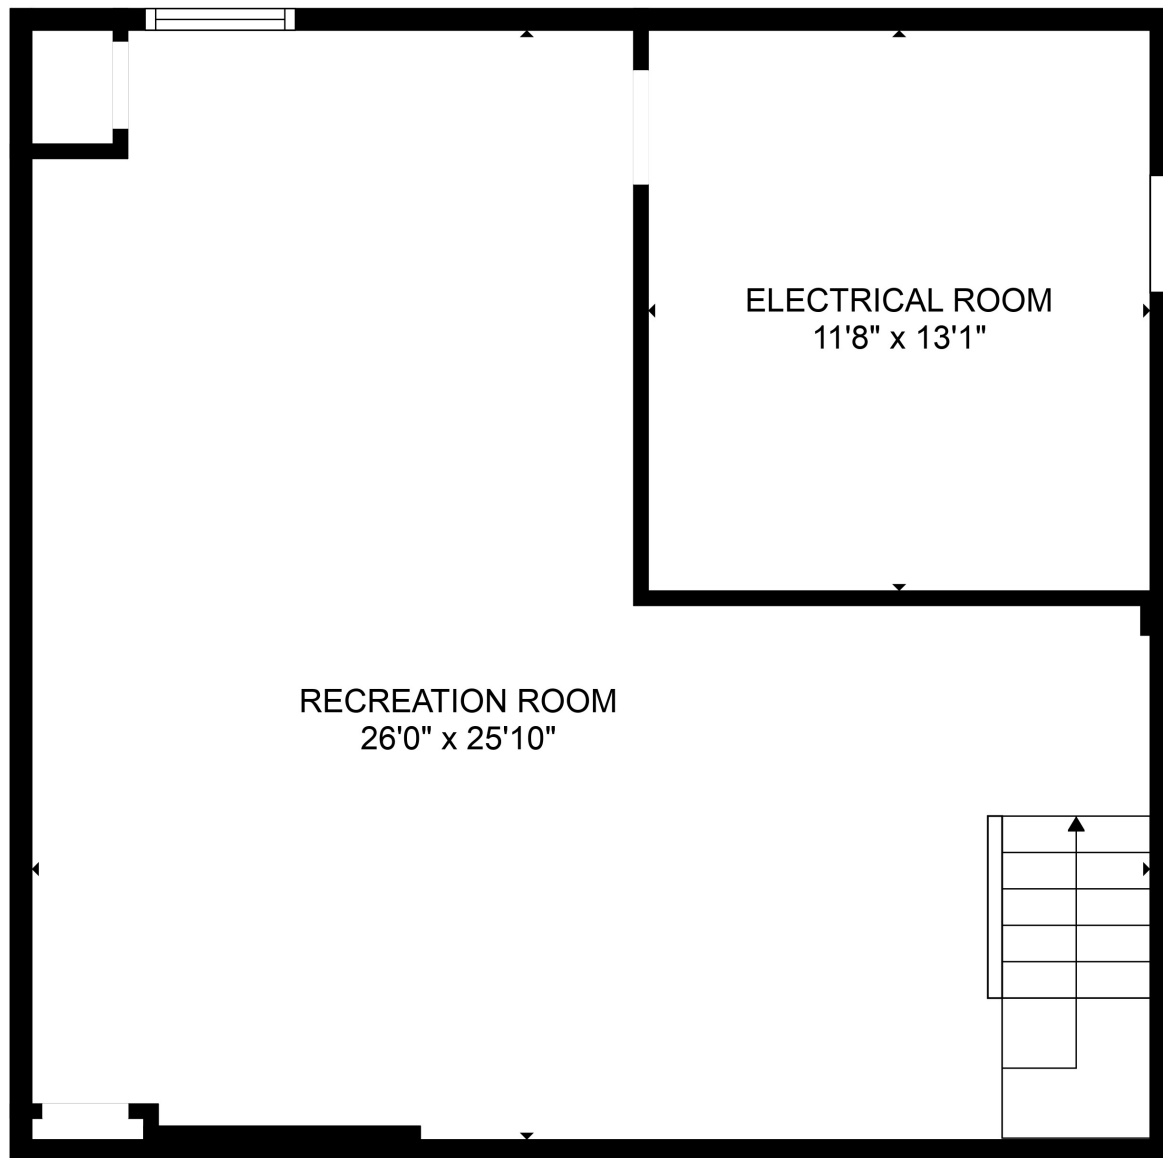

Total scanned area: 3978 sq. ft

MEASUREMENTS ARE CALCULATED BY CUBICASA TECHNOLOGY. DEEMED HIGHLY RELIABLE BUT NOT GUARANTEED.

Total scanned area: 3978 sq. ft

MEASUREMENTS ARE CALCULATED BY CUBICASA TECHNOLOGY. DEEMED HIGHLY RELIABLE BUT NOT GUARANTEED.