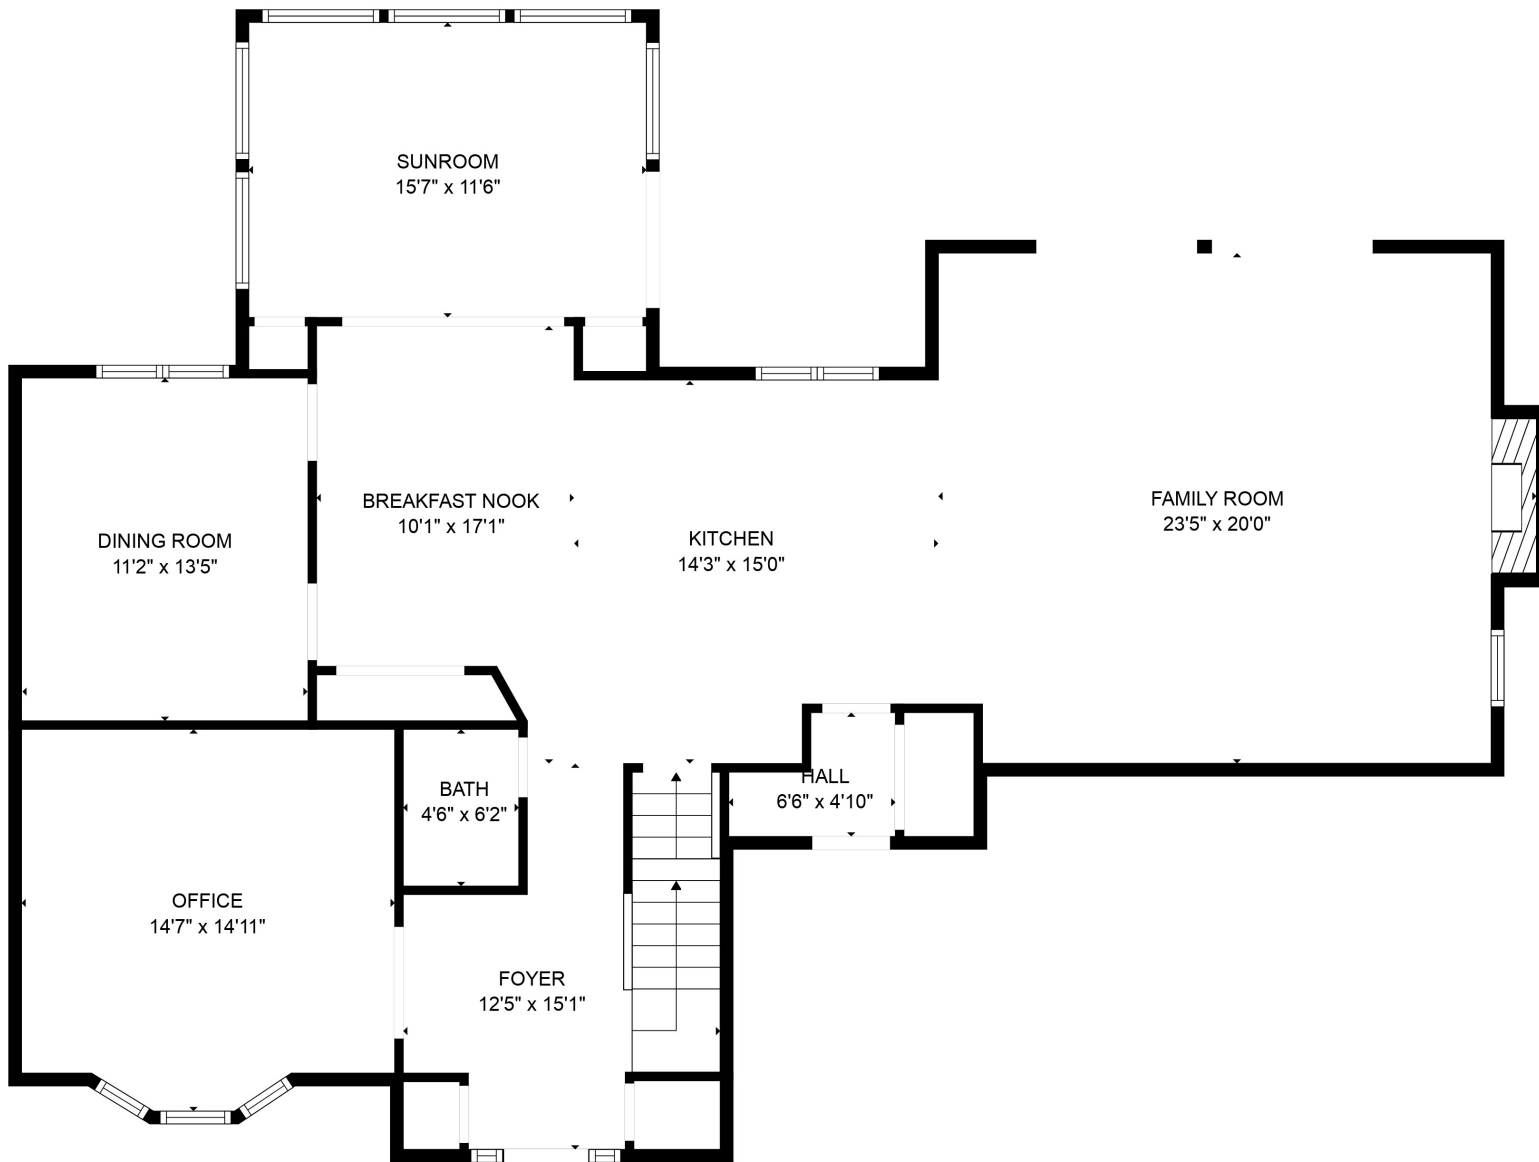

Total scanned area: 3978 sq. ft

MEASUREMENTS ARE CALCULATED BY CUBICASA TECHNOLOGY. DEEMED HIGHLY RELIABLE BUT NOT GUARANTEED.

Total scanned area: 3978 sq. ft

MEASUREMENTS ARE CALCULATED BY CUBICASA TECHNOLOGY. DEEMED HIGHLY RELIABLE BUT NOT GUARANTEED.