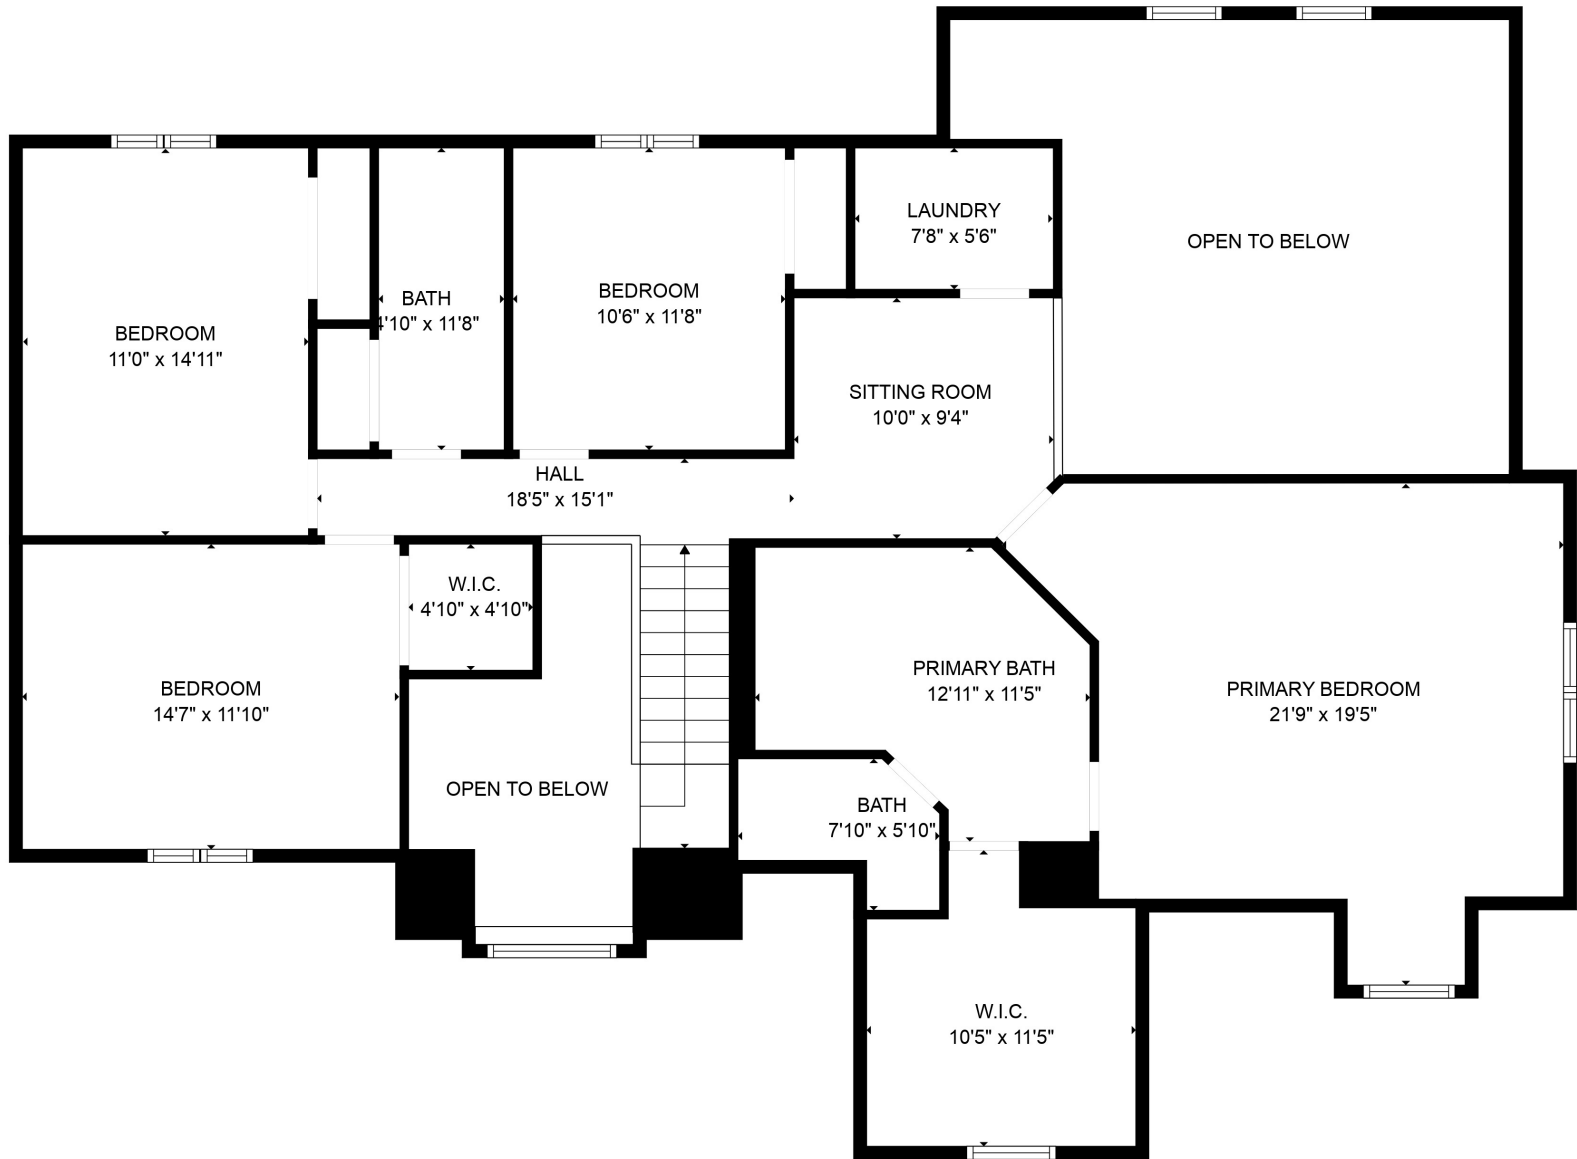

Total scanned area: 3978 sq. ft

MEASUREMENTS ARE CALCULATED BY CUBICASA TECHNOLOGY. DEEMED HIGHLY RELIABLE BUT NOT GUARANTEED.

Total scanned area: 3978 sq. ft

MEASUREMENTS ARE CALCULATED BY CUBICASA TECHNOLOGY. DEEMED HIGHLY RELIABLE BUT NOT GUARANTEED.