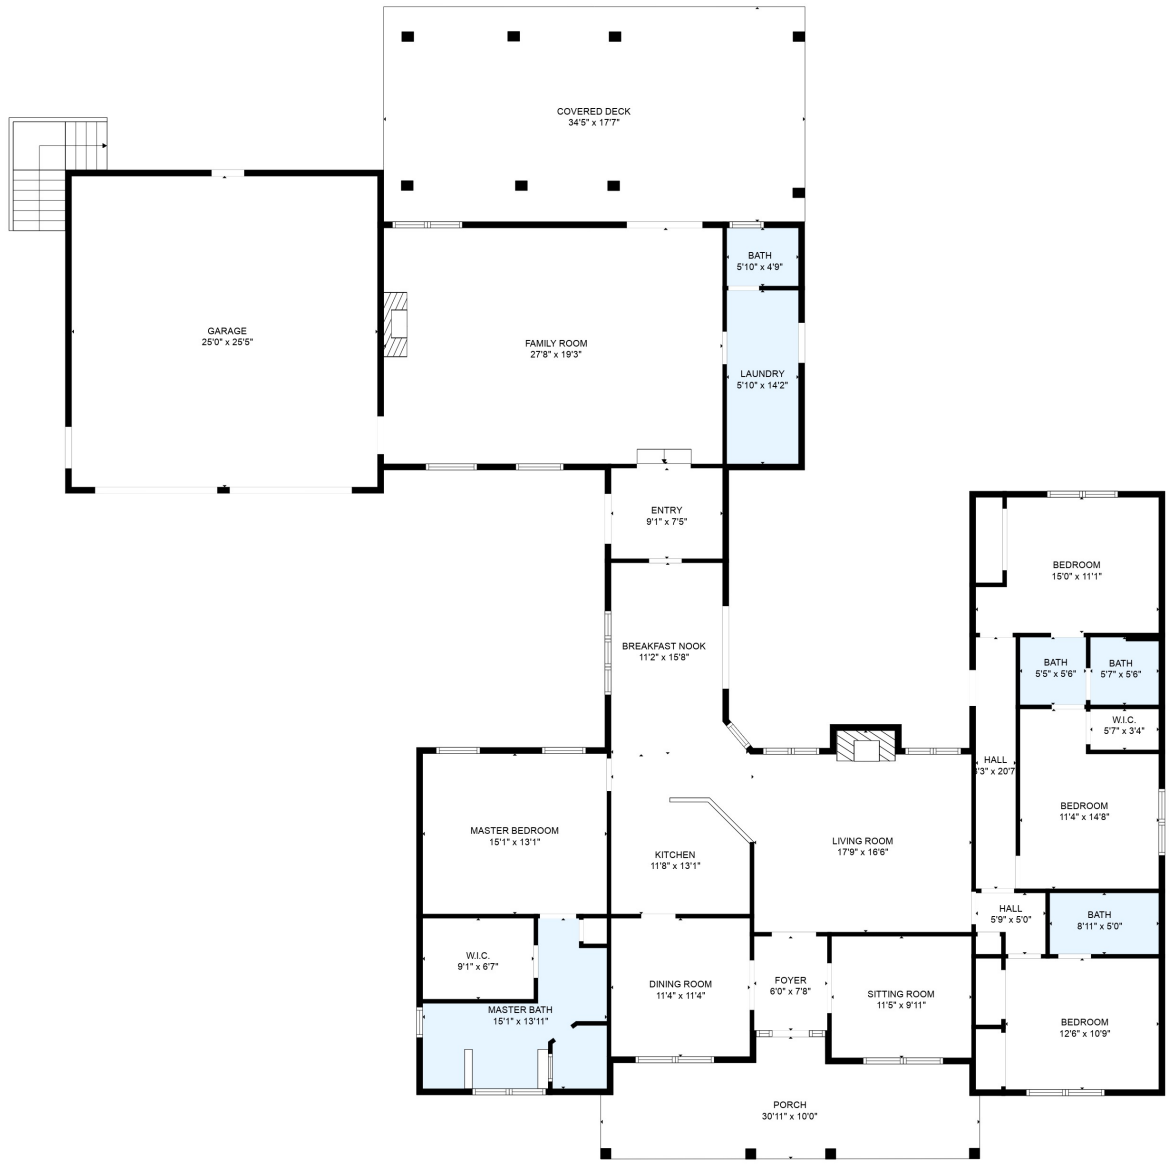

FLOOR 2

FLOOR 1

Total scanned area: 4953 sq. ft

MEASUREMENTS ARE CALCULATED BY CUBICASA TECHNOLOGY. DEEMED HIGHLY RELIABLE BUT NOT GUARANTEED.

Total scanned area: 4953 sq. ft

MEASUREMENTS ARE CALCULATED BY CUBICASA TECHNOLOGY. DEEMED HIGHLY RELIABLE BUT NOT GUARANTEED.

Total scanned area: 4953 sq. ft

MEASUREMENTS ARE CALCULATED BY CUBICASA TECHNOLOGY. DEEMED HIGHLY RELIABLE BUT NOT GUARANTEED.