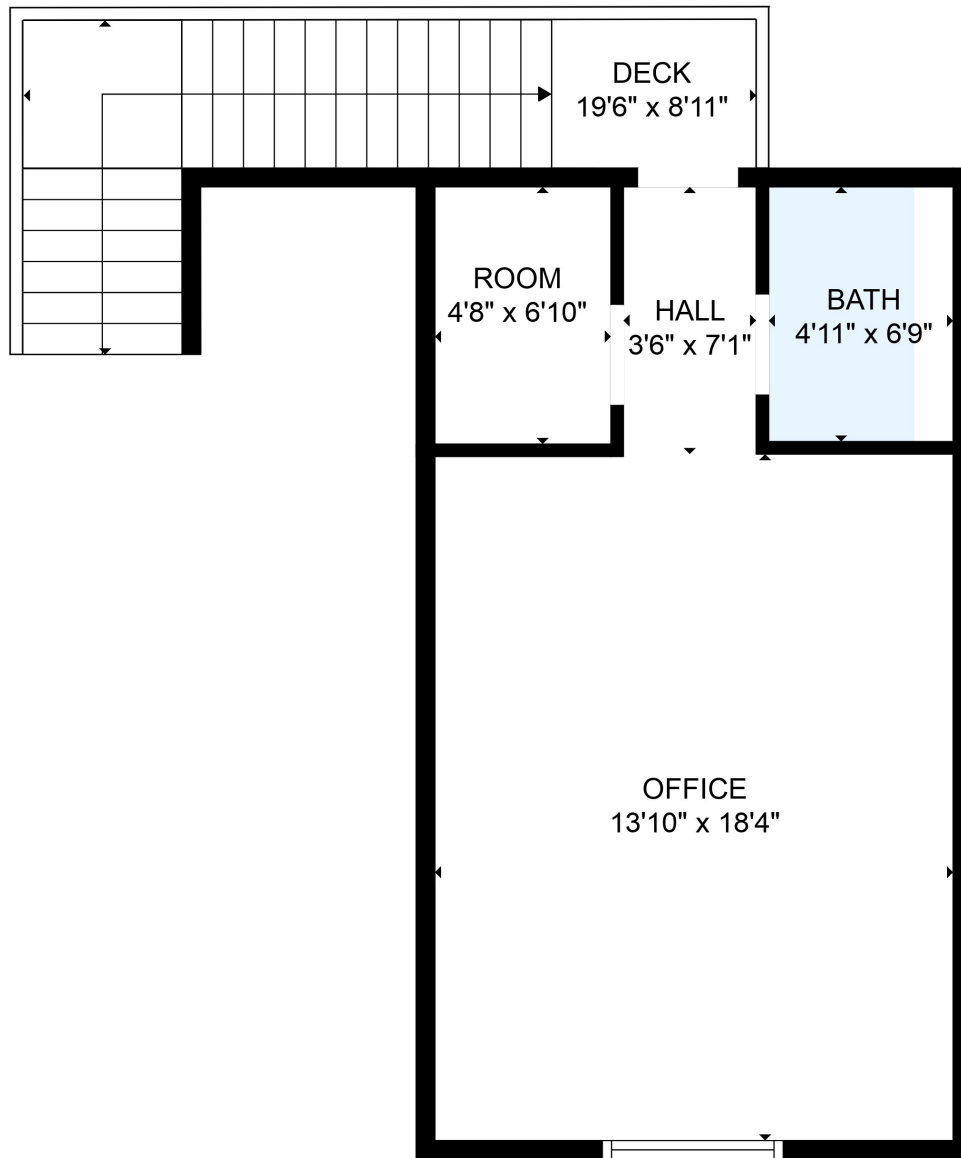

FLOOR 2

FLOOR 1

Total scanned area: 4953 sq. ft

MEASUREMENTS ARE CALCULATED BY CUBICASA TECHNOLOGY. DEEMED HIGHLY RELIABLE BUT NOT GUARANTEED.

Total scanned area: 4953 sq. ft

MEASUREMENTS ARE CALCULATED BY CUBICASA TECHNOLOGY. DEEMED HIGHLY RELIABLE BUT NOT GUARANTEED.

Total scanned area: 4953 sq. ft

MEASUREMENTS ARE CALCULATED BY CUBICASA TECHNOLOGY. DEEMED HIGHLY RELIABLE BUT NOT GUARANTEED.